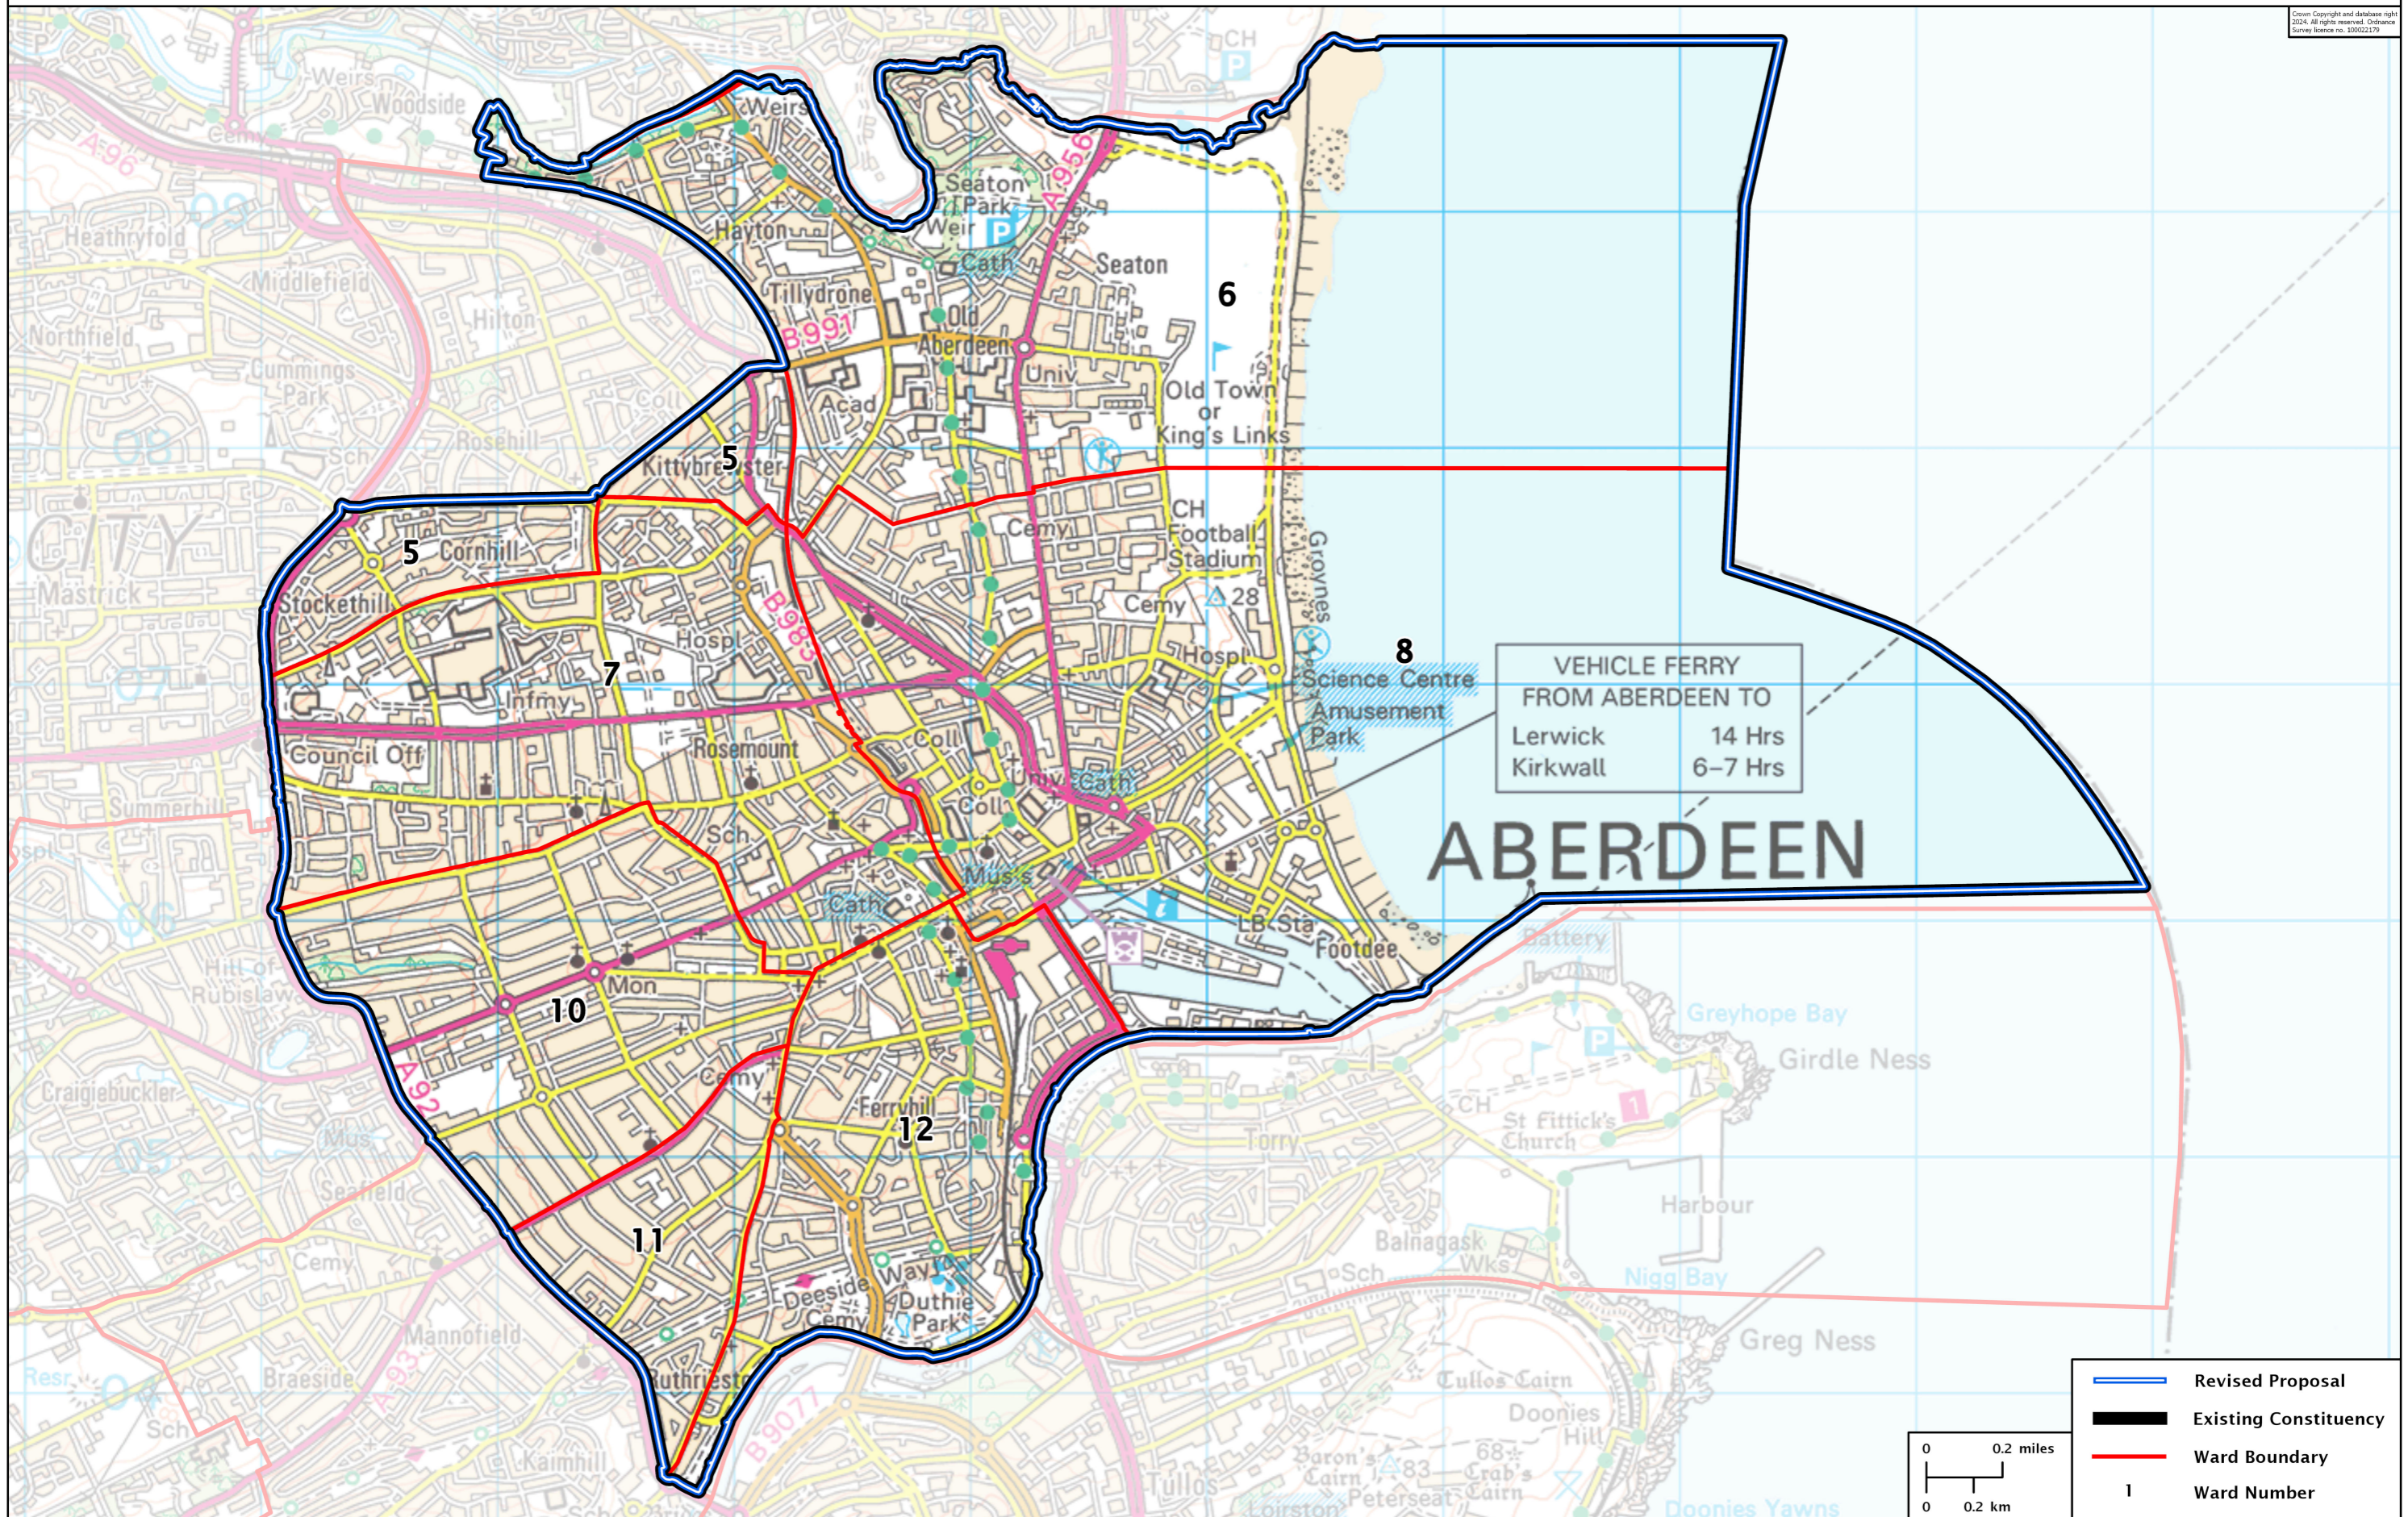

Second Review of Scottish Parliament Boundaries - Revised Proposals

Aberdeen Central Burgh Constituency - Electorate 55,994

VEHICLE FERRY
FROM ABERDEEN TO
Lerwick 14 Hrs
Kirkwall 6-7 Hrs

ABERDEEN

- Revised Proposal
- Existing Constituency
- Ward Boundary
- 1 Ward Number