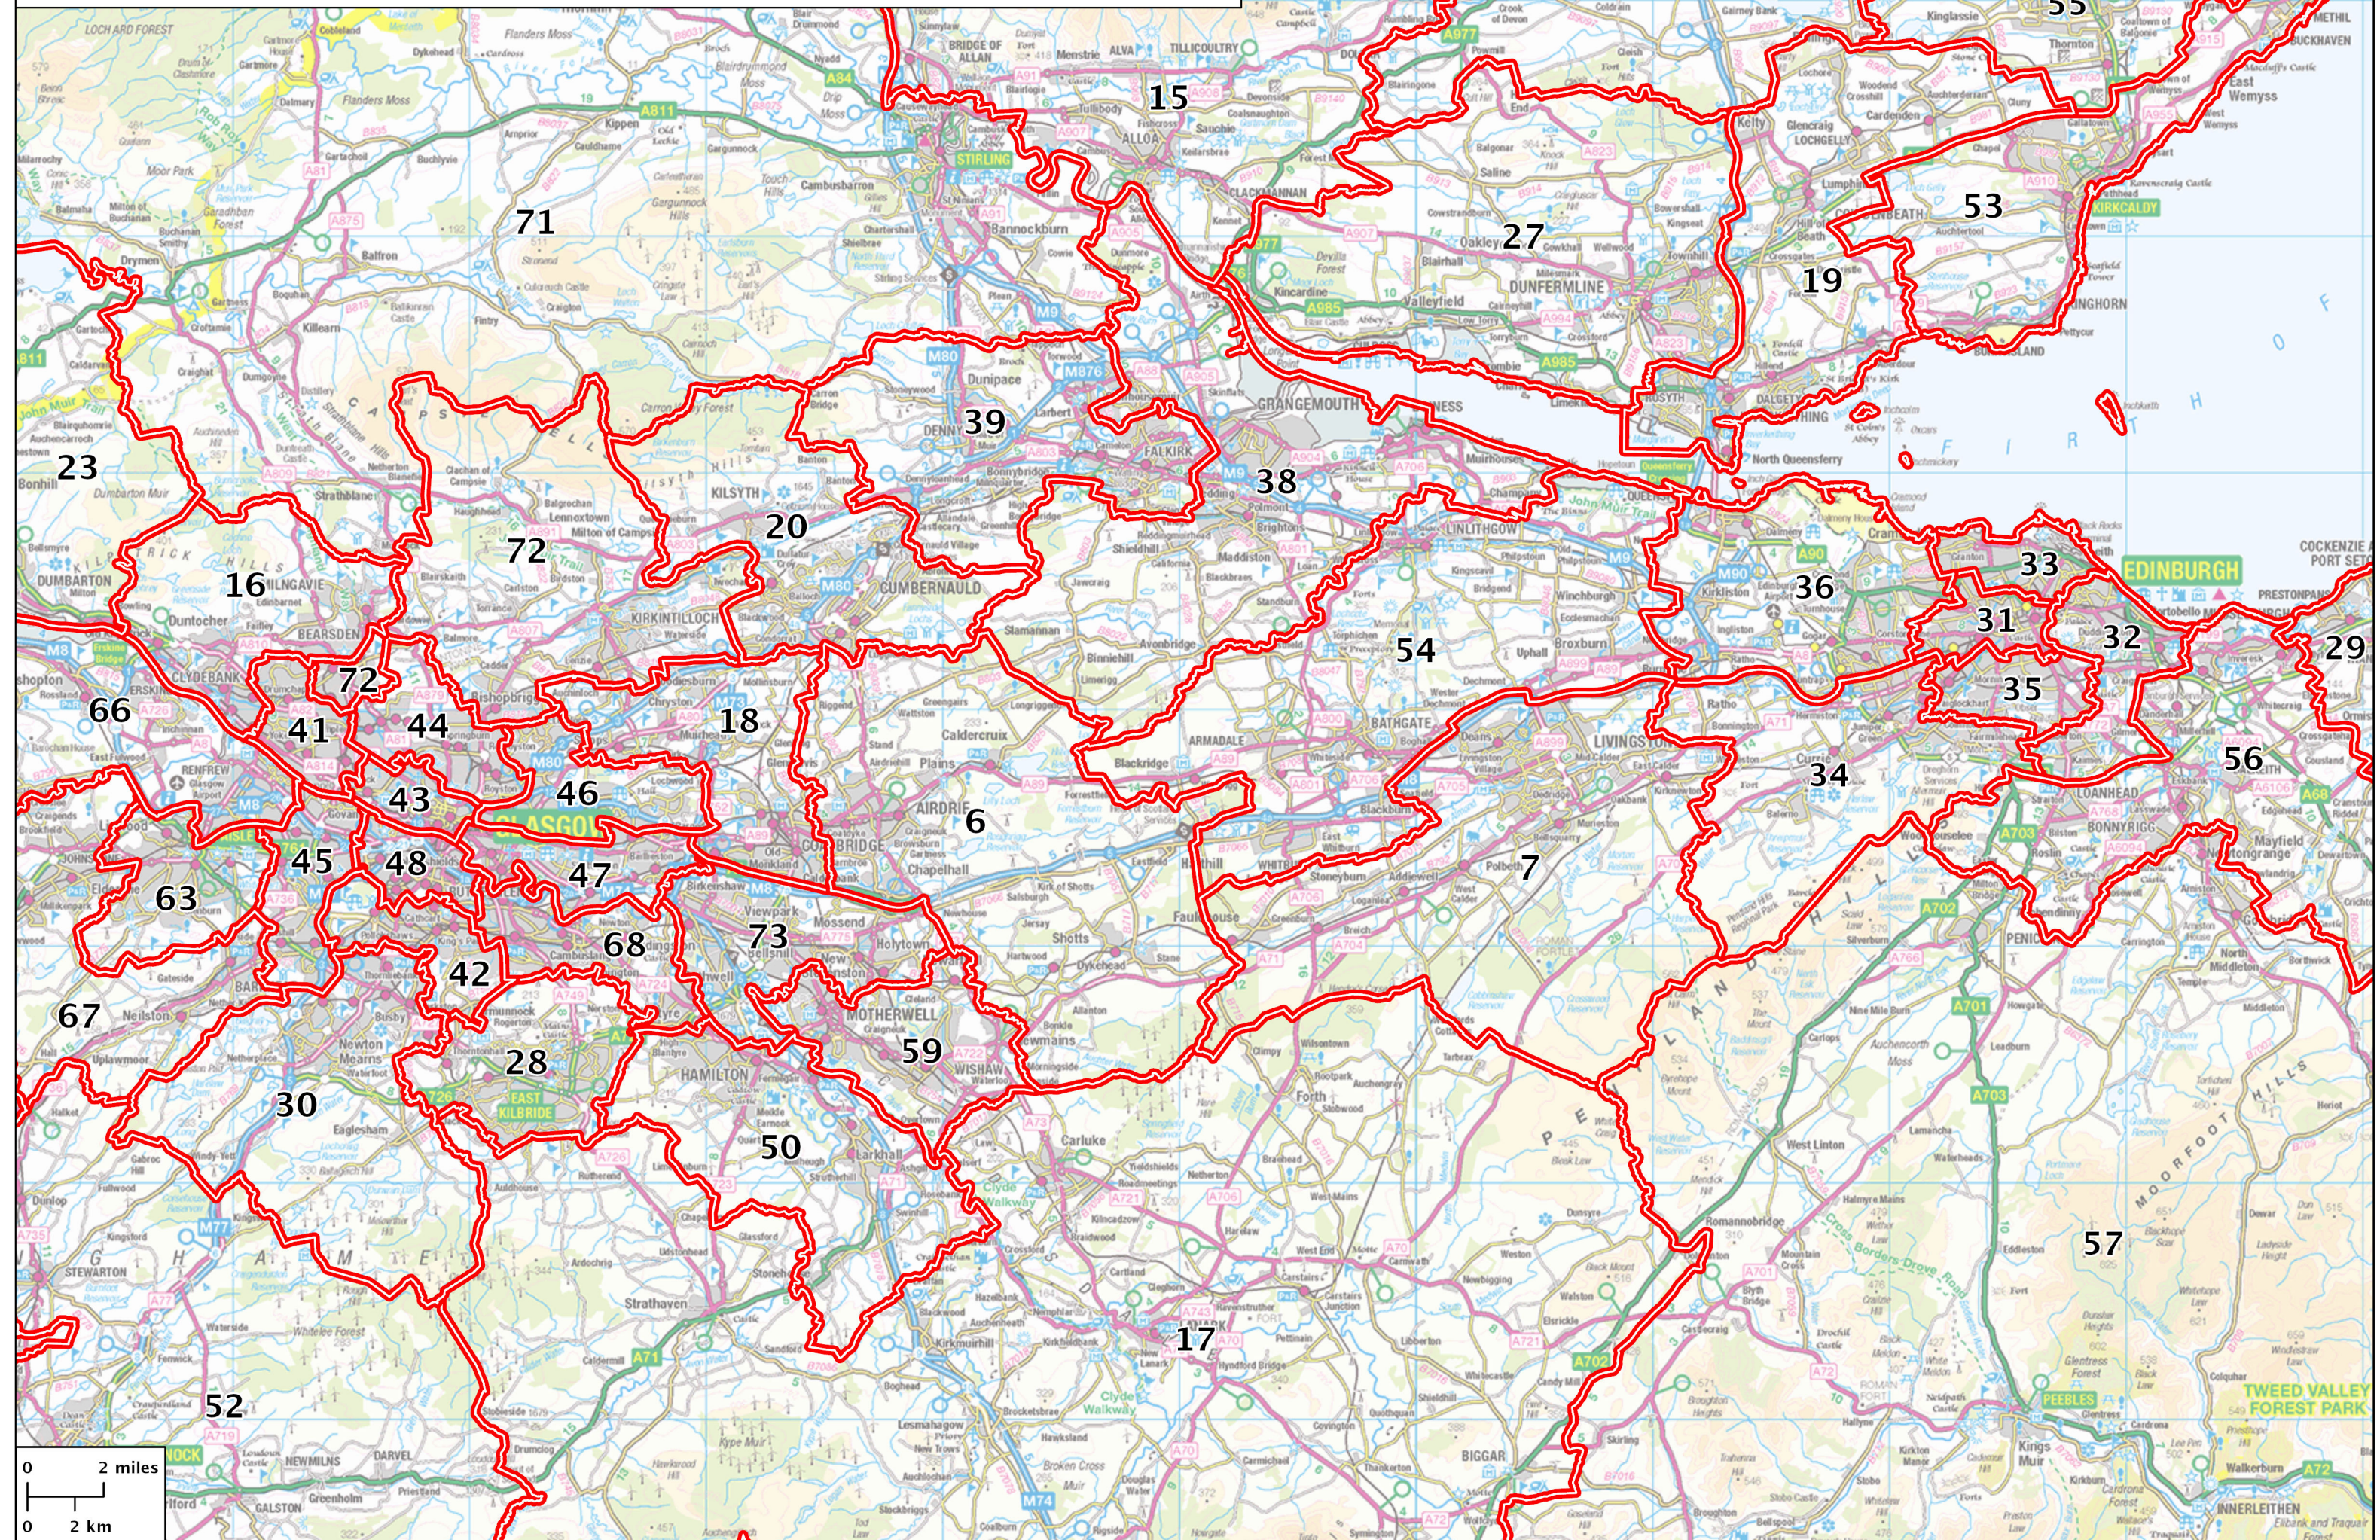

Second Review of Scottish Parliament Boundaries Existing Constituencies - Central Belt of Scotland

0 2 miles
0 2 km