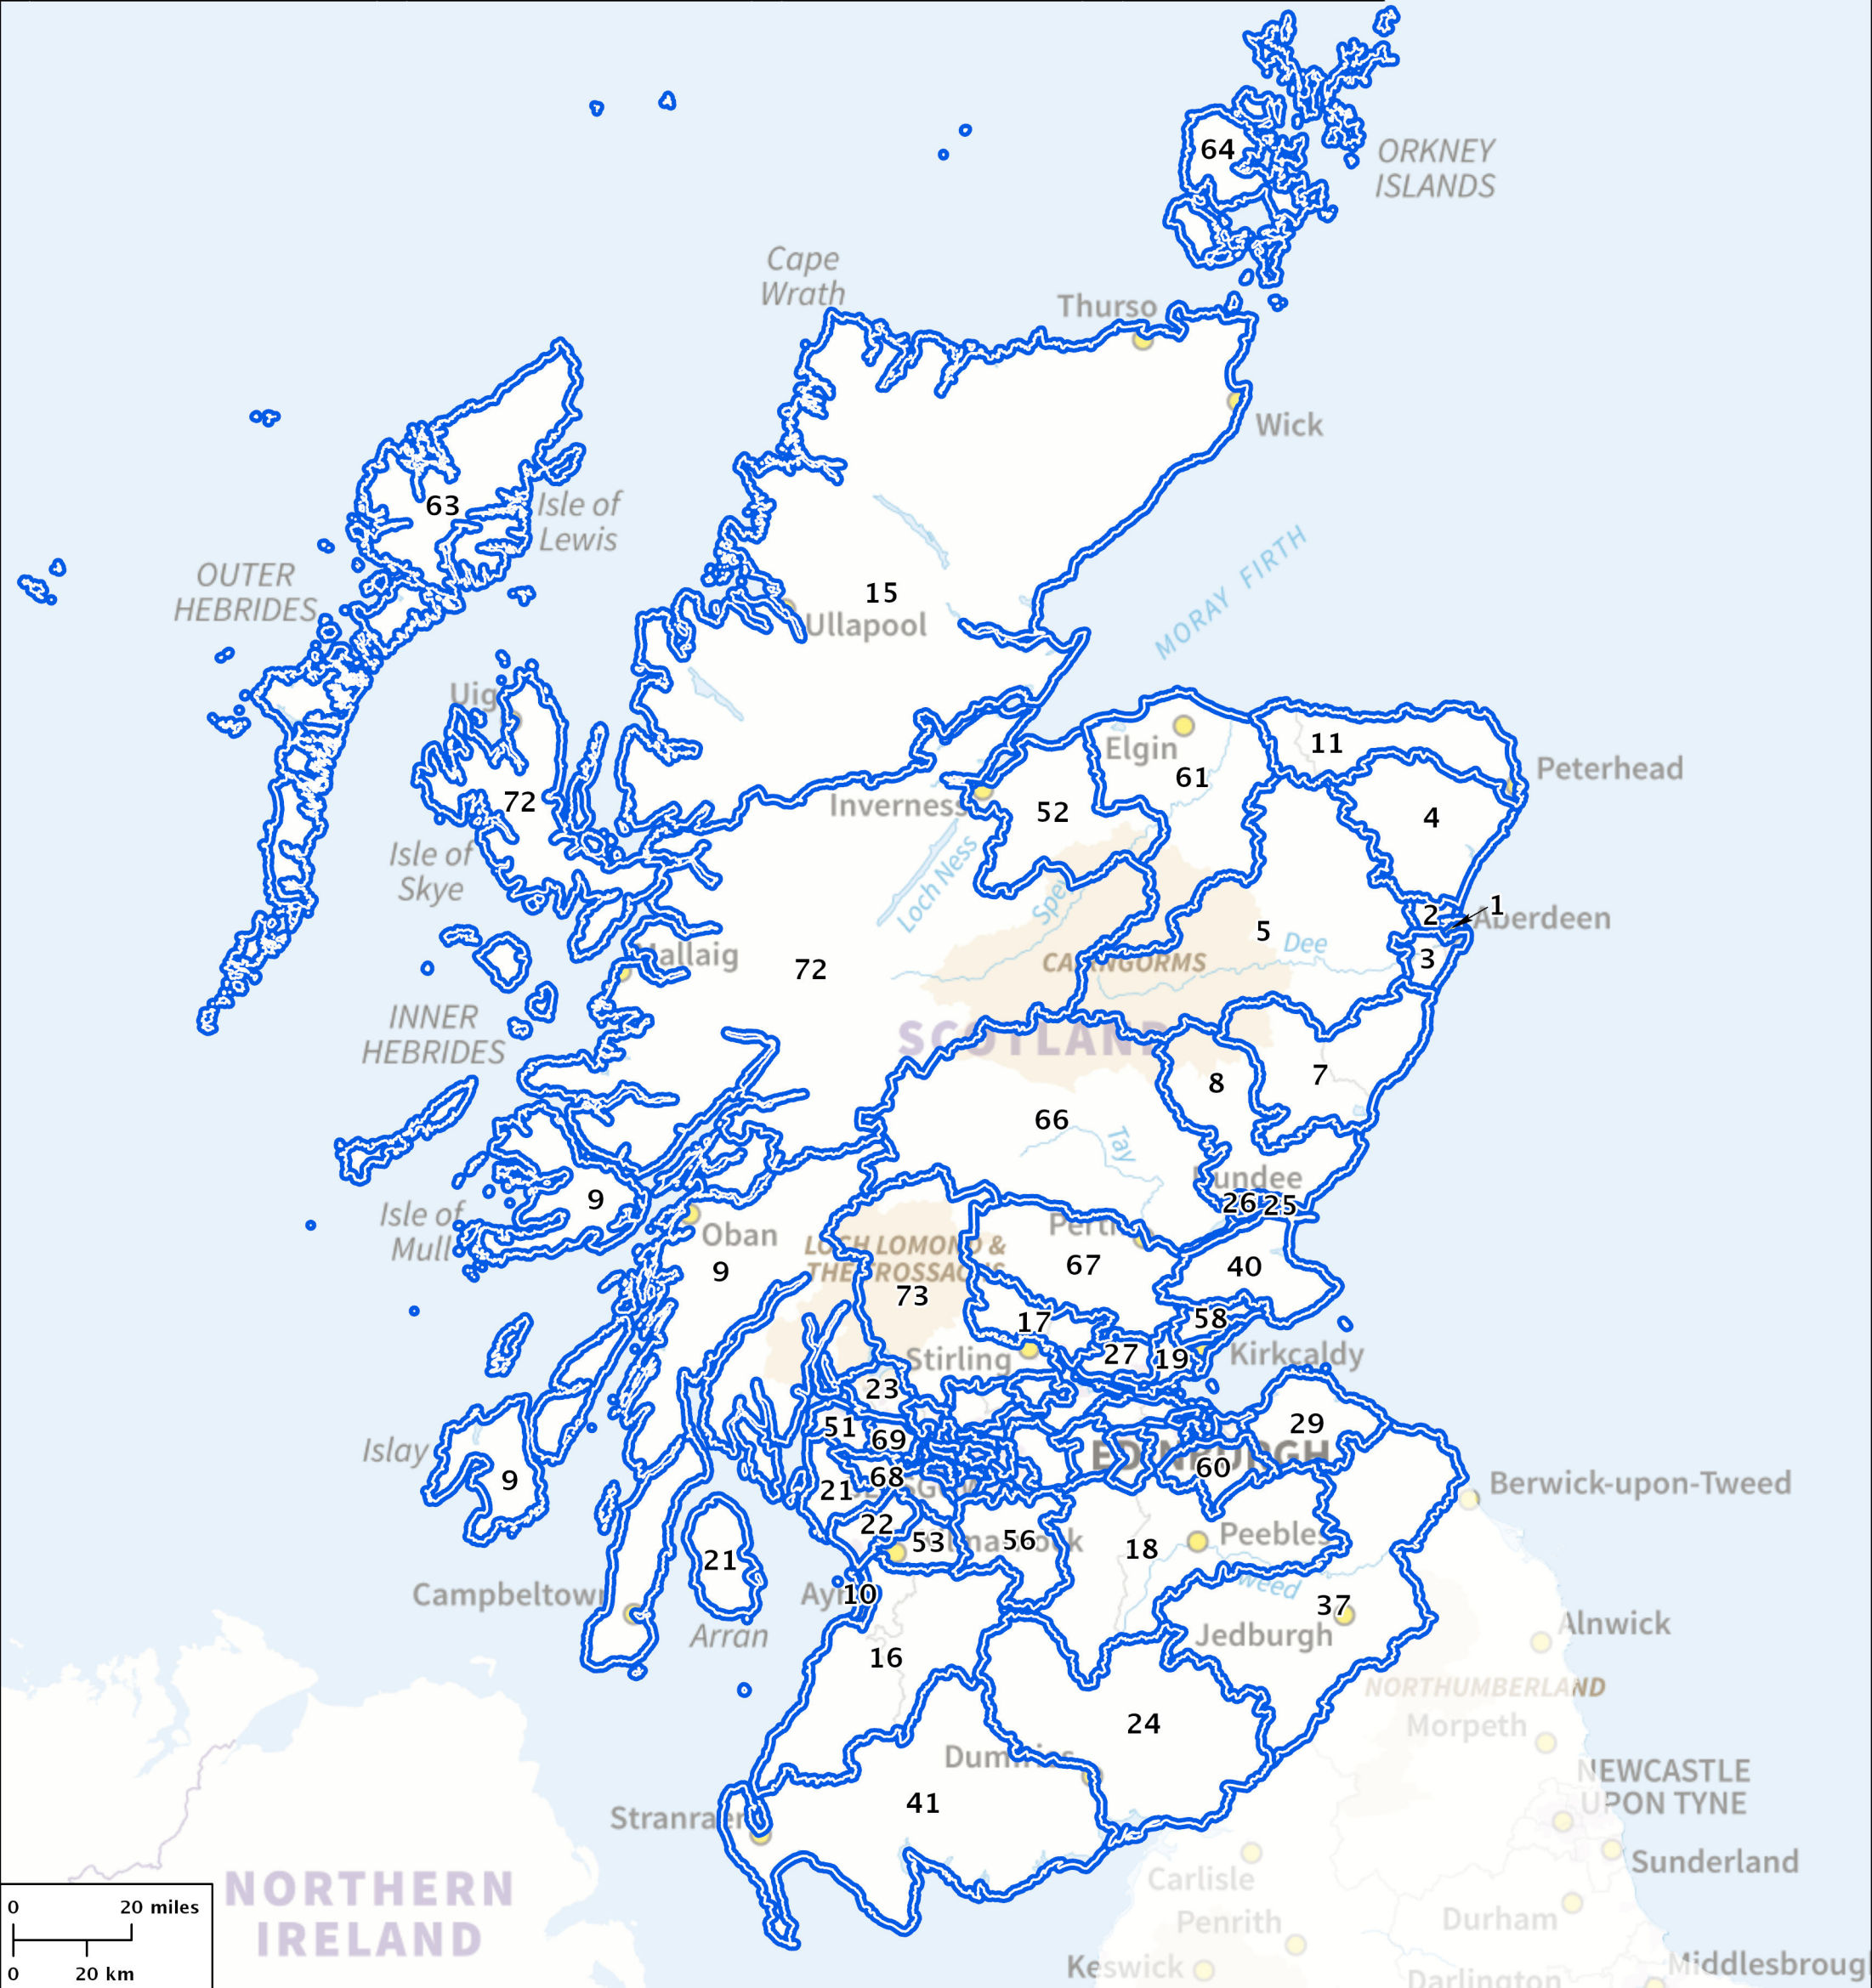

Constituency		Constituency		Constituency			
1	Aberdeen Central	20	Cumbernauld and Chryston	39	Falkirk West	58	Mid Fife and Glenrothes
2	Aberdeen Donside	21	Cunninghame North	40	Fife North East	59	Midlothian North and Musselburgh
3	Aberdeen South and North Kincardine	22	Cunninghame South	41	Galloway and West Dumfries	60	Midlothian South
4	Aberdeenshire East	23	Dumbarton and Helensburgh	42	Glasgow Anniesland	61	Moray
5	Aberdeenshire West	24	Dumfriesshire	43	Glasgow Cardonald and Pollok	62	Motherwell
6	Airdrie, Newmains and Shotts	25	Dundee City East	44	Glasgow Central and Govan	63	Na h-Eileanan an Iar
7	Angus North and Mearns	26	Dundee City West	45	Glasgow Kelvin and Maryhill	64	Orkney Islands
8	Angus South	27	Dunfermline	46	Glasgow Priesthill and Giffnock	65	Paisley and Renfrew
9	Argyll and Bute	28	East Kilbride	47	Glasgow Shettleston and Baillieston	66	Perthshire North
10	Ayr	29	East Lothian	48	Glasgow Southside and Cathcart	67	Perthshire South and Kinross-shire
11	Banff and Buchan Coast	30	Edinburgh Central	49	Glasgow Springburn and Provan	68	Renfrewshire South
12	Bathgate and Almond Valley	31	Edinburgh Eastern	50	Hamilton and Uddingston	69	Renfrewshire West
13	Bearsden, Milngavie and Clydebank North	32	Edinburgh Forth and Linlithgow	51	Inverclyde	70	Rutherglen
14	Bellshill and Coatbridge	33	Edinburgh Northern and Leith	52	Inverness and Nairn	71	Shetland Islands
15	Caithness, Sutherland and Ross	34	Edinburgh Pentlands	53	Kilmarnock and Irvine Valley	72	Skye, Lochaber and Badenoch
16	Carrick, Cumnock and Doon Valley	35	Edinburgh Southern	54	Kirkcaldy	73	Stirling
17	Clackmannanshire and Dunblane	36	Edinburgh Western	55	Kirkintilloch and Kilsyth		
18	Clyde Valley and Tweeddale	37	Ettrick, Roxburgh and Berwickshire	56	Larkhall and Clydesdale		
19	Cowdenbeath	38	Falkirk East	57	Livingston