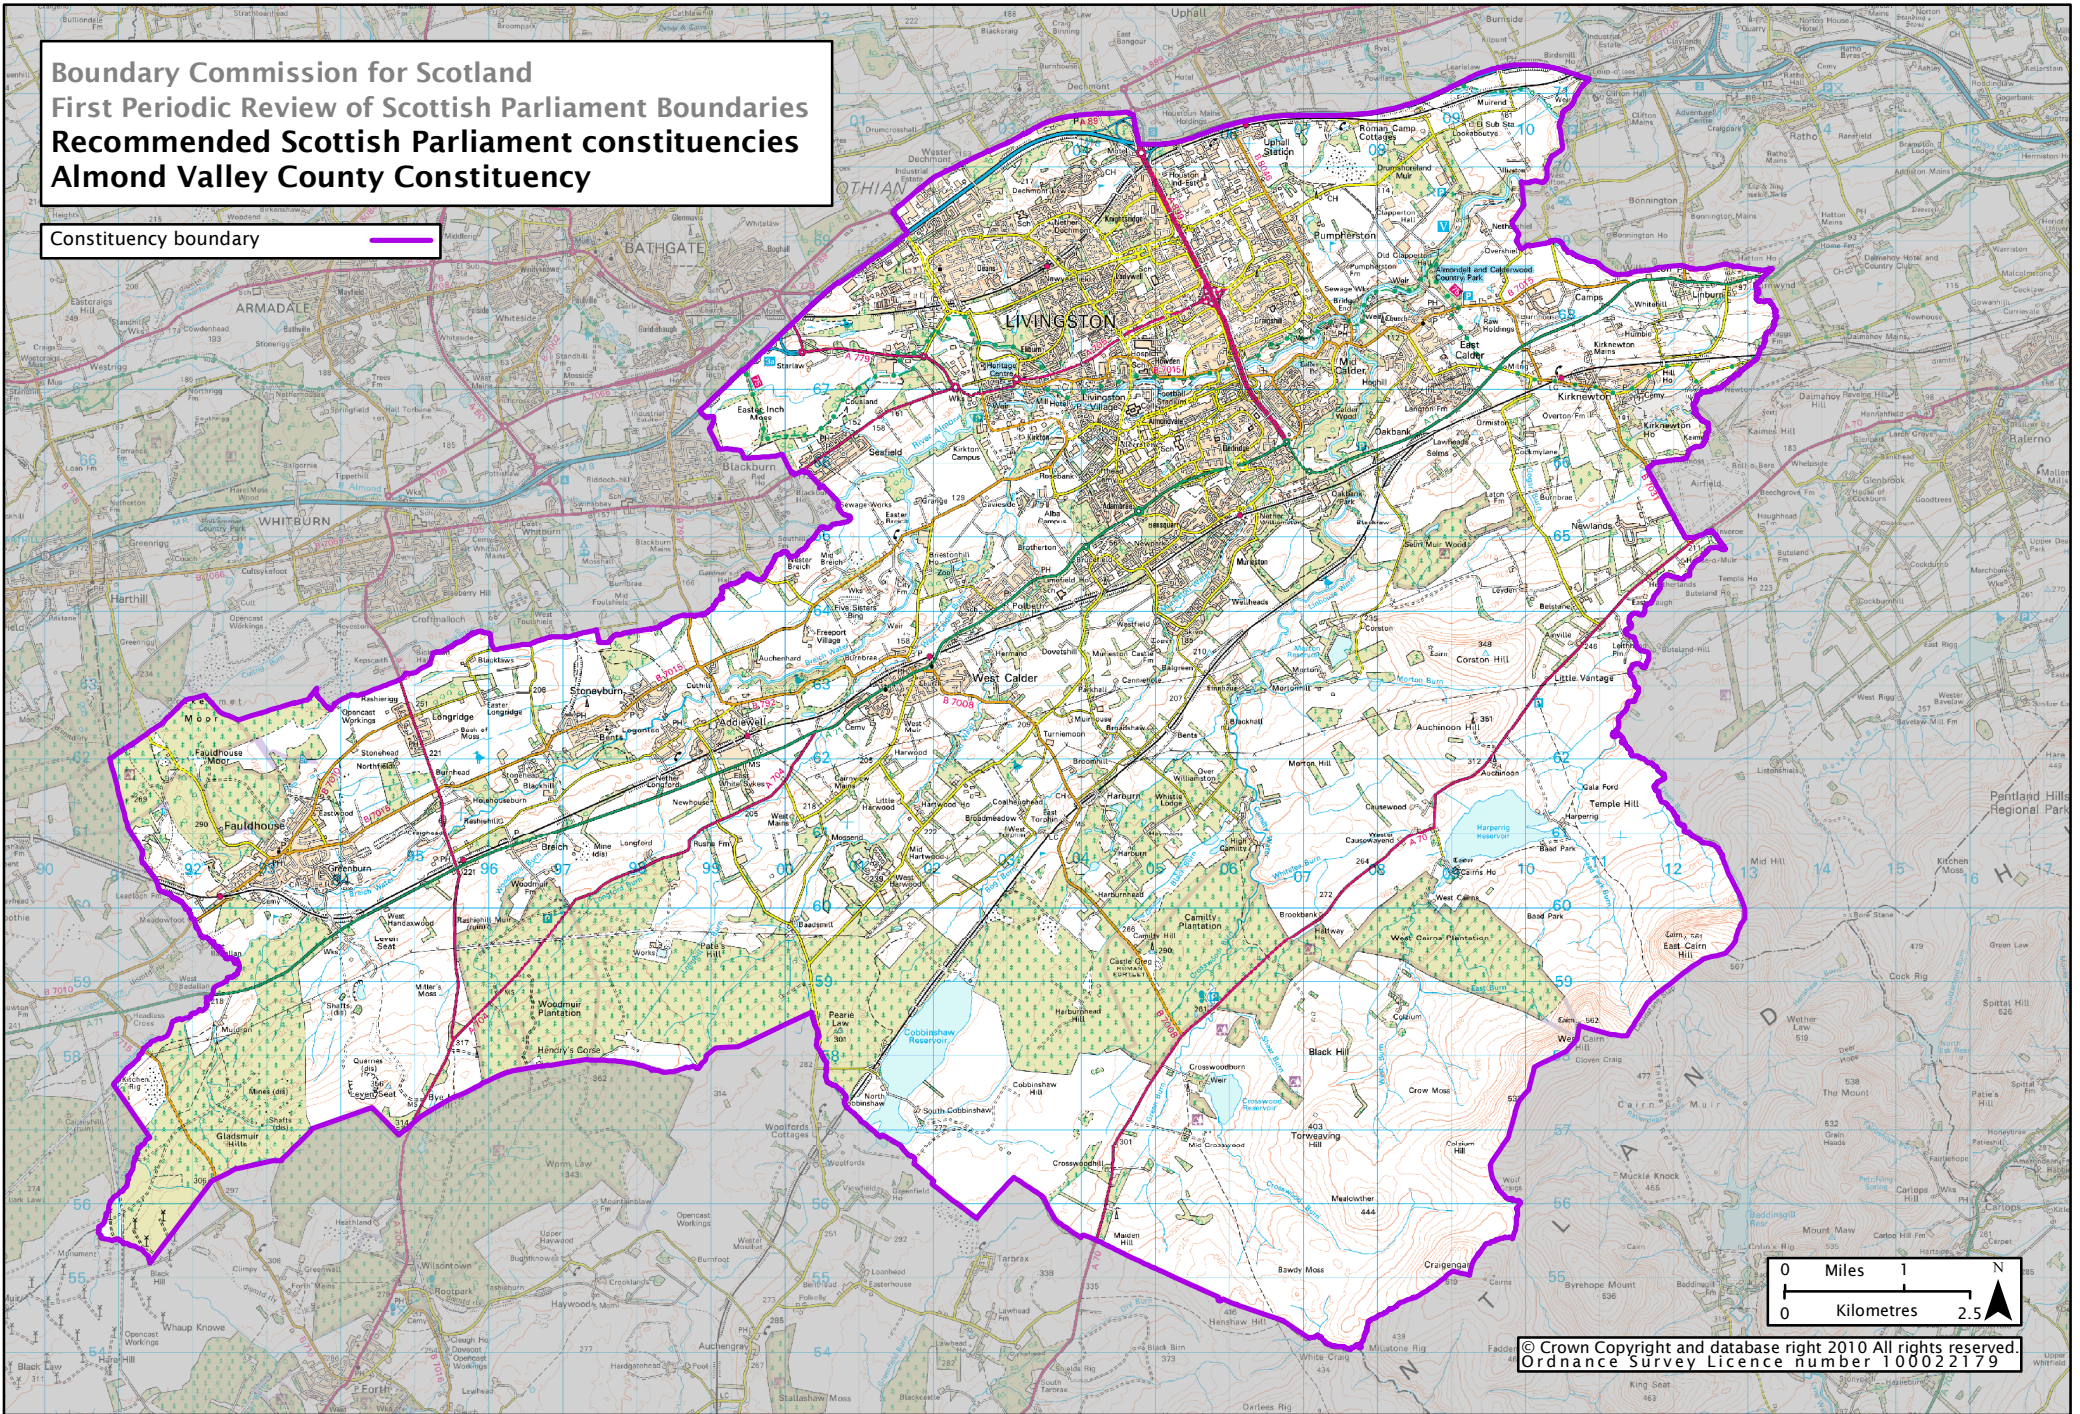

**Boundary Commission for Scotland
First Periodic Review of Scottish Parliament Boundaries
Recommended Scottish Parliament constituencies
Almond Valley County Constituency**

Constituency boundary

© Crown Copyright and database right 2010 All rights reserved.
Ordnance Survey Licence number 10002179