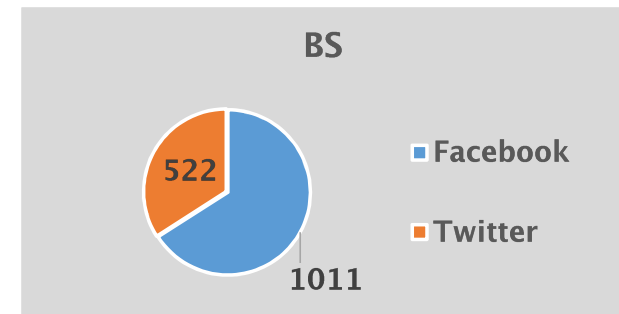

2021	Searches	2021	Searches
January	172	July	1,568
February	920	August	2,153
March	968	September	1,400
April	6,743	October	2,016
May	83,166	November	1,506
June	2,643	December	1,013
		Total	104,268

8. The Secretariat will continue to monitor website traffic over the next 12 months and provide further updates.

Secretariat
February 2021

Web Stats January - December 2021

Appendix A

BCS – Browsers

BS – Browsers

BCS – Technology

BS – Technology

Direct: when users manually type the web address, or use a saved favourite to connect to the site

Organic Search: when users perform a search on e.g. google, then follow the suggested link.

Referral: when users click on a link to our website whilst browsing another site.

Social: when users click on a link from social media sites.