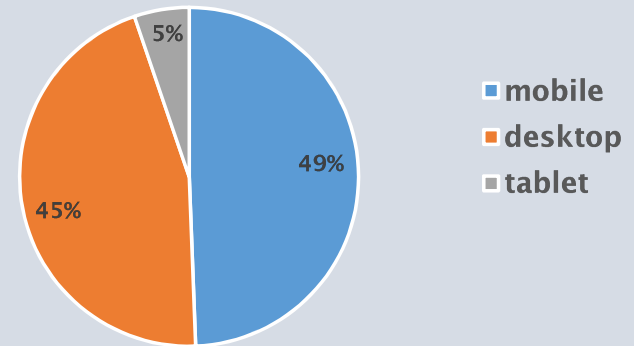

Secretariat
February 2021

Web Stats January - December 2021

Appendix A

BCS – Browsers

BS – Browsers

BCS – Technology

BS – Technology

Direct: when users manually type the web address, or use a saved favourite to connect to the site

Organic Search: when users perform a search on e.g. google, then follow the suggested link.

Referral: when users click on a link to our website whilst browsing another site.

Social: when users click on a link from social media sites.