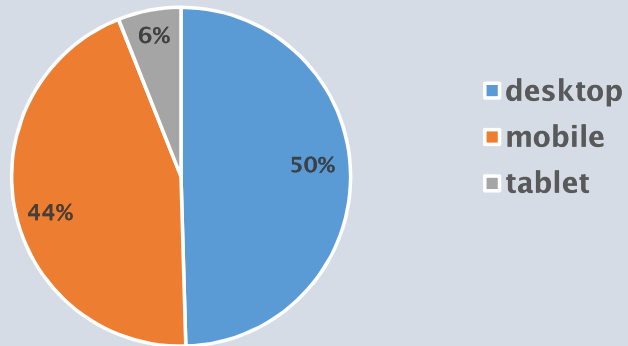

Secretariat
February 2021

Web Stats January - December 2021

Appendix A

BCS – Browsers

BS – Browsers

BCS – Technology

BS – Technology

Direct: when users manually type the web address, or use a saved favourite to connect to the site

Organic Search: when users perform a search on e.g. google, then follow the suggested link.

Referral: when users click on a link to our website whilst browsing another site.

Social: when users click on a link from social media sites.