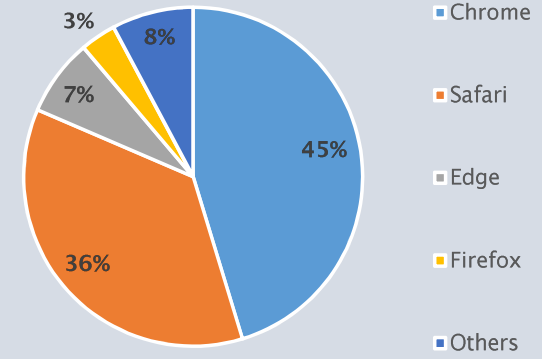

2021	Searches	2021	Searches
January	172	July	1,568
February	920	August	2,153
March	968	September	1,400
April	6,743	October	2,016
May	83,166	November	1,506
June	2,643	December	1,013
		Total	104,268

8. The Secretariat will continue to monitor website traffic over the next 12 months and provide further updates.

Secretariat
February 2021

Web Stats January - December 2021

Appendix A

BCS – Browsers

BS – Browsers

BCS – Technology

BS – Technology

Direct: when users manually type the web address, or use a saved favourite to connect to the site

Organic Search: when users perform a search on e.g. google, then follow the suggested link.

Referral: when users click on a link to our website whilst browsing another site.

Social: when users click on a link from social media sites.