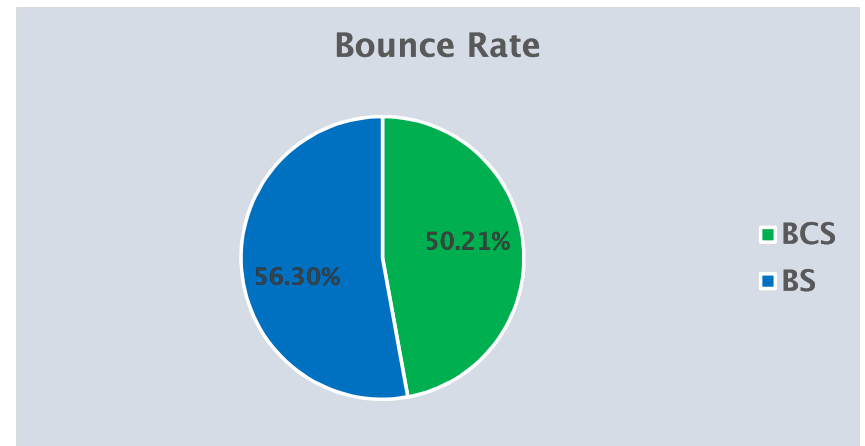

BS – Browsers

Web Stats January - December 2021

Appendix A