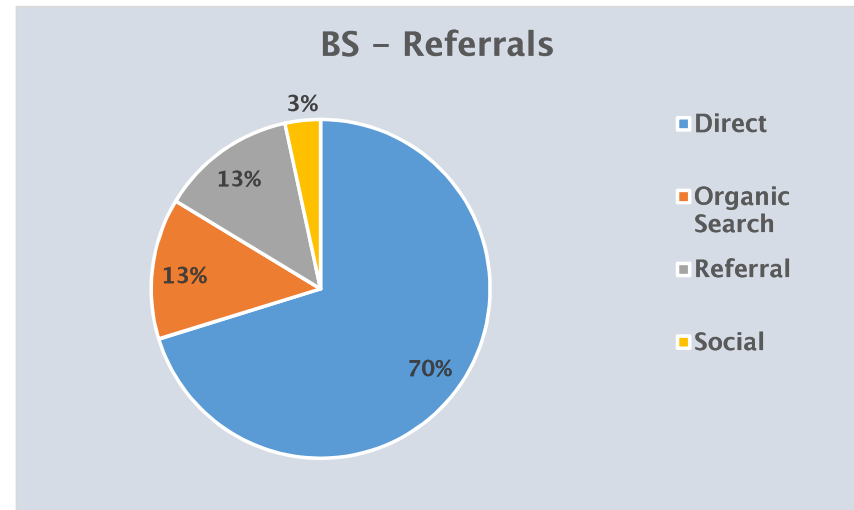

2021	Searches	2021	Searches
January	172	July	1,568
February	920	August	2,153
March	968	September	1,400
April	6,743	October	2,016
May	83,166	November	1,506
June	2,643	December	1,013
		Total	104,268

8. The Secretariat will continue to monitor website traffic over the next 12 months and provide further updates.

Secretariat
February 2021

Web Stats January - December 2021

Appendix A

BCS – Browsers

BS – Browsers

BCS – Technology

BS – Technology

Direct: when users manually type the web address, or use a saved favourite to connect to the site

Organic Search: when users perform a search on e.g. google, then follow the suggested link.

Referral: when users click on a link to our website whilst browsing another site.

Social: when users click on a link from social media sites.