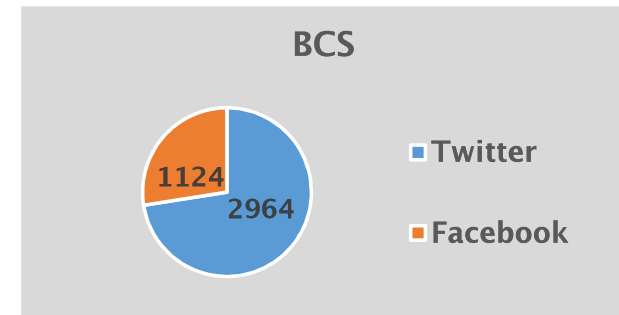

2021	Searches	2021	Searches
January	172	July	1,568
February	920	August	2,153
March	968	September	1,400
April	6,743	October	2,016
May	83,166	November	1,506
June	2,643	December	1,013
		Total	104,268

8. The Secretariat will continue to monitor website traffic over the next 12 months and provide further updates.

Secretariat
February 2021

Web Stats January - December 2021

Appendix A

BCS – Browsers

BS – Browsers

BCS – Technology

BS – Technology

Direct: when users manually type the web address, or use a saved favourite to connect to the site

Organic Search: when users perform a search on e.g. google, then follow the suggested link.

Referral: when users click on a link to our website whilst browsing another site.

Social: when users click on a link from social media sites.