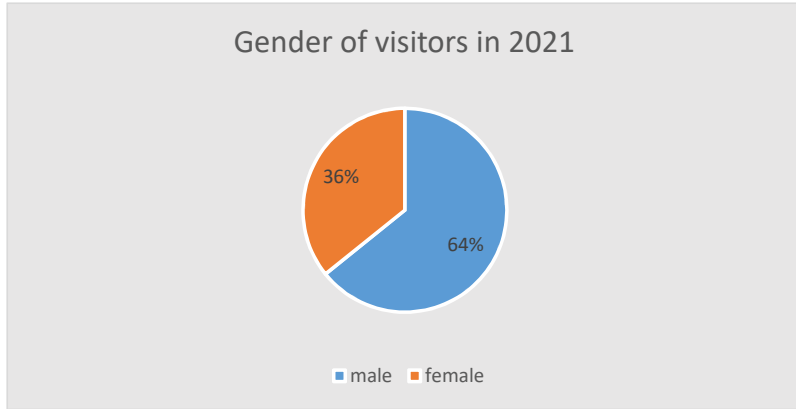

Top 10 Landing Pages

BCS		Sessions	BS		Sessions
1	/ home page	21878	1	/index.asp	31726
2	/reviews/2023-review-uk-parliament-constituencies	7087	2	/boundary-maps/maps	8226
3	/boundary-maps/constituency-maps	1880	3	/scottish-parliament-boundary-maps-2011	6601
4	?q=boundary-maps/constituency-maps	1163	4	/boundary-maps	2845
5	/resources/news	441	5	/2019-reviews-electoral-arrangements	1686
6	?q=reviews/2023-review-uk-parliament-constituencies	158	6	/5th-reviews-ward-maps	1058
7	/maps/westminster/2005/	54	7	/maps/index.asp	433
8	?q=boundary-maps	53	8	/3rd-reviews-ward-maps	217
9	/boundary-maps/data-files	33	9	/about-us/commission	141
10	/maps/	33	10	/formation-electoral-arrangements-ward-maps-1995-1999	131

Top 10 Exit Pages

BCS		Exits	BS		Exits
1	/ home page	20829	1	/index.asp	22103
2	/reviews/2023-review-uk-parliament-constituencies	7817	2	/scottish-parliament-boundary-maps-2011	9059
3	/boundary-maps/constituency-maps	1249	3	/boundary-maps	6832
4	?q=boundary-maps/constituency-maps	938	4	/boundary-maps/maps	6482
5	?q=5th-review-constituency-maps-2005	472	5	/5th-reviews-ward-maps	3513
6	?q=reviews/2023-review-uk-parliament-constituencies	439	6	/2019-reviews-electoral-arrangements	2459
7	/resources/news	407	7	/maps/index.asp	355
8	?q=boundary-maps	204	8	/3rd-reviews-ward-maps	271
9	/sites/default/files/Aidrie_and_Shotts.pdf	76	9	/boundary-maps/data-files	270
10	?q=reviews/2018-review	66	10	/resources/news	230

Demographics

Information on demographics has only been collated for the BCS site.