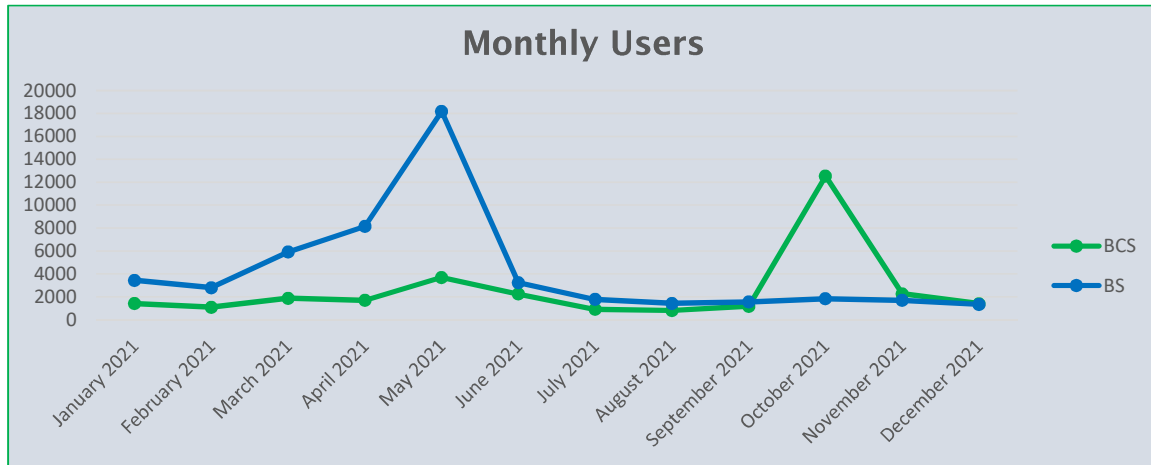

Analysis of website traffic

For information

1. The Commission is invited to note analysis of traffic to its website during 2021, see Appendix A.
2. The information has been collated from Google Analytics.
3. The summary shows website traffic for both the Boundaries Scotland and Boundary Commission for Scotland websites.
4. Boundaries Scotland continues to be the more popular website.
5. The maps pages prove to be the most popular pages for both websites.
6. The analysis highlights interest in the Boundaries Scotland website in May 2021. This was when Boundaries Scotland submitted its Island Review reports to Scottish Government. Visits to Boundary Commission for Scotland peaked in October 2021 when consultation on its initial proposals began.
7. Both websites provide a postcode search function where users can identify their ward, council area, UK Parliament constituency or Scottish Parliament constituency. The number of searches are limited to 10,000 per month. In May 2021, probably due to the May Scottish Parliament election, the number of searches exceeded the limit but are included in the table below.

2021	Searches	2021	Searches
January	172	July	1,568
February	920	August	2,153
March	968	September	1,400
April	6,743	October	2,016
May	83,166	November	1,506
June	2,643	December	1,013
		Total	104,268

8. The Secretariat will continue to monitor website traffic over the next 12 months and provide further updates.

Secretariat
February 2021

Web Stats January - December 2021

Appendix A

BCS – Browsers

BS – Browsers

BCS – Technology

BS – Technology

Direct: when users manually type the web address, or use a saved favourite to connect to the site