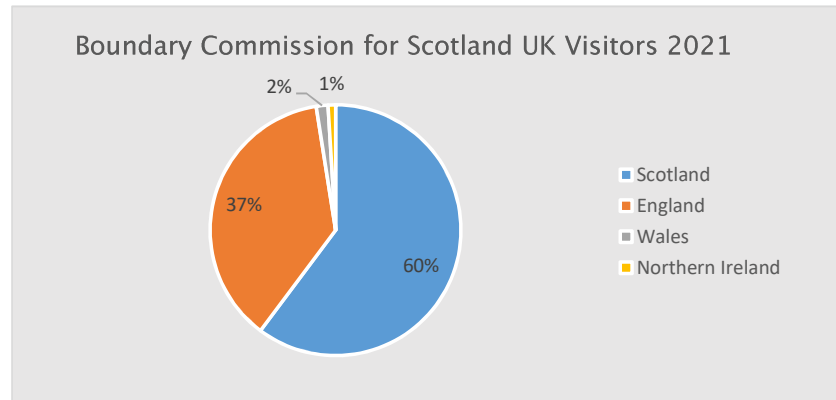

Top 10 Exit Pages

BCS		Exits	BS		Exits
1	/ home page	20829	1	/index.asp	22103
2	/reviews/2023-review-uk-parliament-constituencies	7817	2	/scottish-parliament-boundary-maps-2011	9059
3	/boundary-maps/constituency-maps	1249	3	/boundary-maps	6832
4	?q=boundary-maps/constituency-maps	938	4	/boundary-maps/maps	6482
5	?q=5th-review-constituency-maps-2005	472	5	/5th-reviews-ward-maps	3513
6	?q=reviews/2023-review-uk-parliament-constituencies	439	6	/2019-reviews-electoral-arrangements	2459
7	/resources/news	407	7	/maps/index.asp	355
8	?q=boundary-maps	204	8	/3rd-reviews-ward-maps	271
9	/sites/default/files/Aidrie_and_Shotts.pdf	76	9	/boundary-maps/data-files	270
10	?q=reviews/2018-review	66	10	/resources/news	230

Demographics

Information on demographics has only been collated for the BCS site.

Geographic Locations - UK

91% of visitors to the BCS site are from the UK

90% of visitors to the BS site are from the UK

Top 10 World Visitors 2021