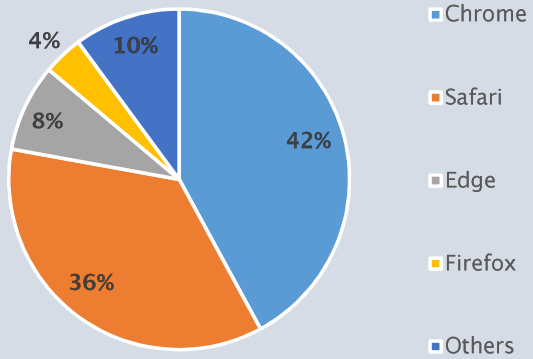

BCS – Browsers