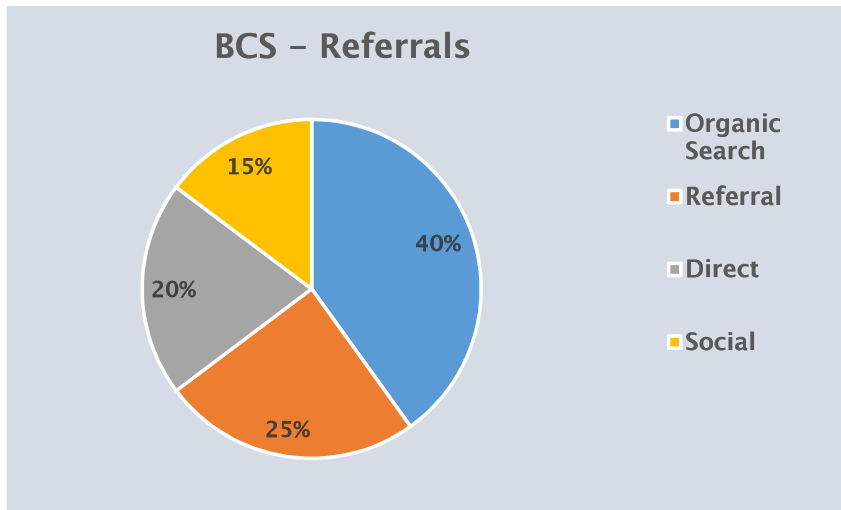

2021	Searches	2021	Searches
January	172	July	1,568
February	920	August	2,153
March	968	September	1,400
April	6,743	October	2,016
May	83,166	November	1,506
June	2,643	December	1,013
		Total	104,268

8. The Secretariat will continue to monitor website traffic over the next 12 months and provide further updates.

Secretariat
February 2021

Web Stats January - December 2021

Appendix A

BCS – Browsers

BS – Browsers

BCS – Technology

BS – Technology

Direct: when users manually type the web address, or use a saved favourite to connect to the site

Organic Search: when users perform a search on e.g. google, then follow the suggested link.

Referral: when users click on a link to our website whilst browsing another site.

Social: when users click on a link from social media sites.