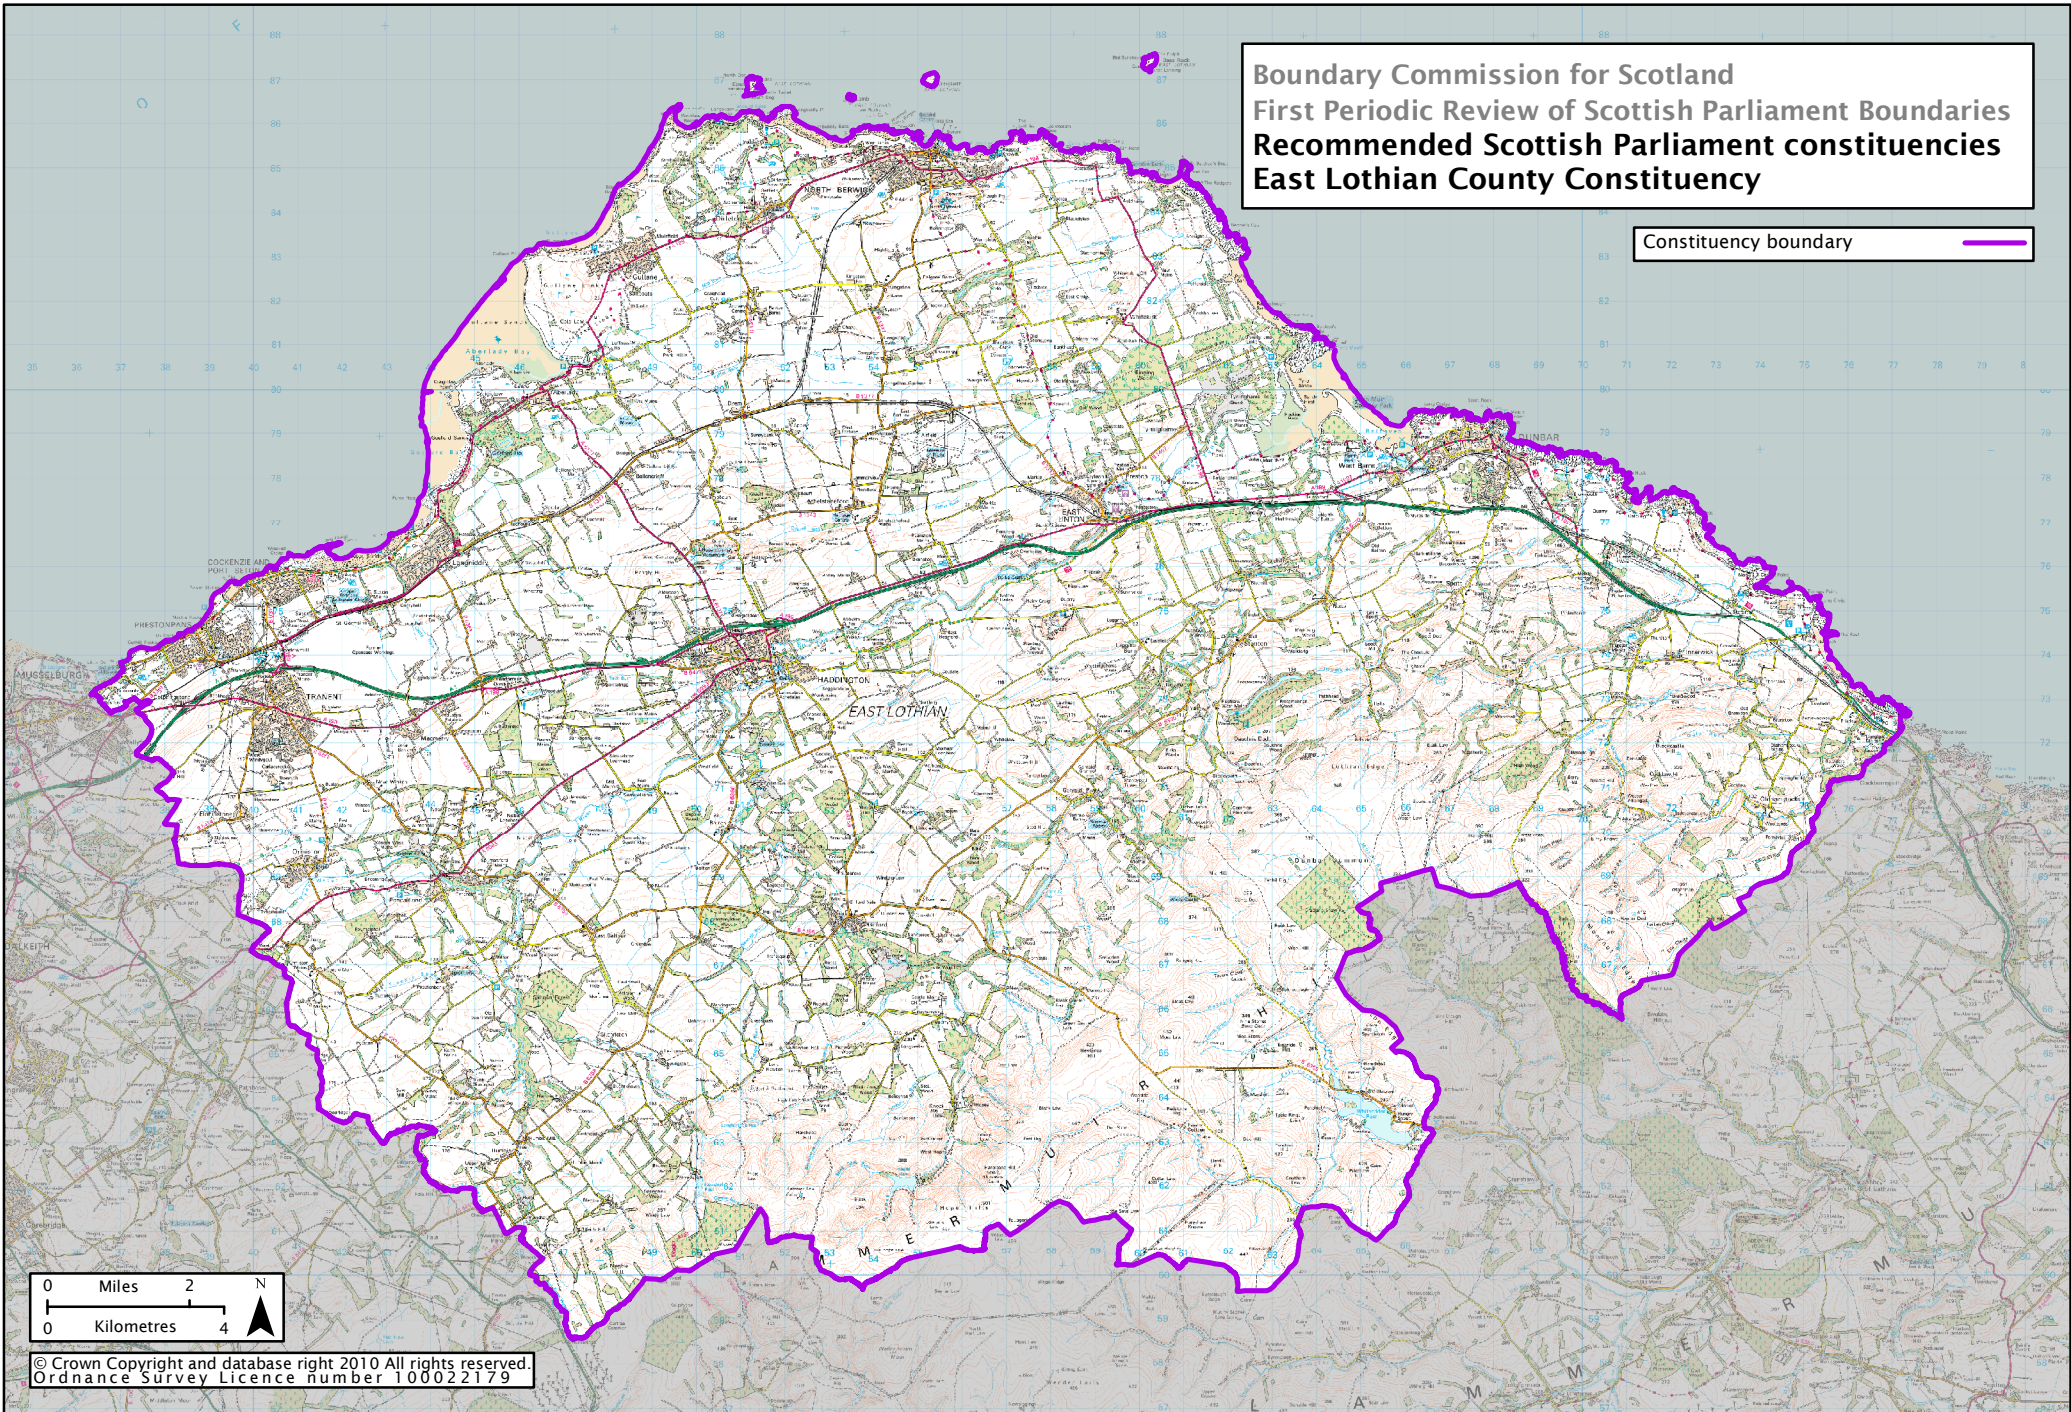

Boundary Commission for Scotland  
First Periodic Review of Scottish Parliament Boundaries  
Recommended Scottish Parliament constituencies  
East Lothian County Constituency

Constituency boundary 

0 Miles 2 N  
0 Kilometres 4

© Crown Copyright and database right 2010 All rights reserved.  
Ordnance Survey Licence number 100022179