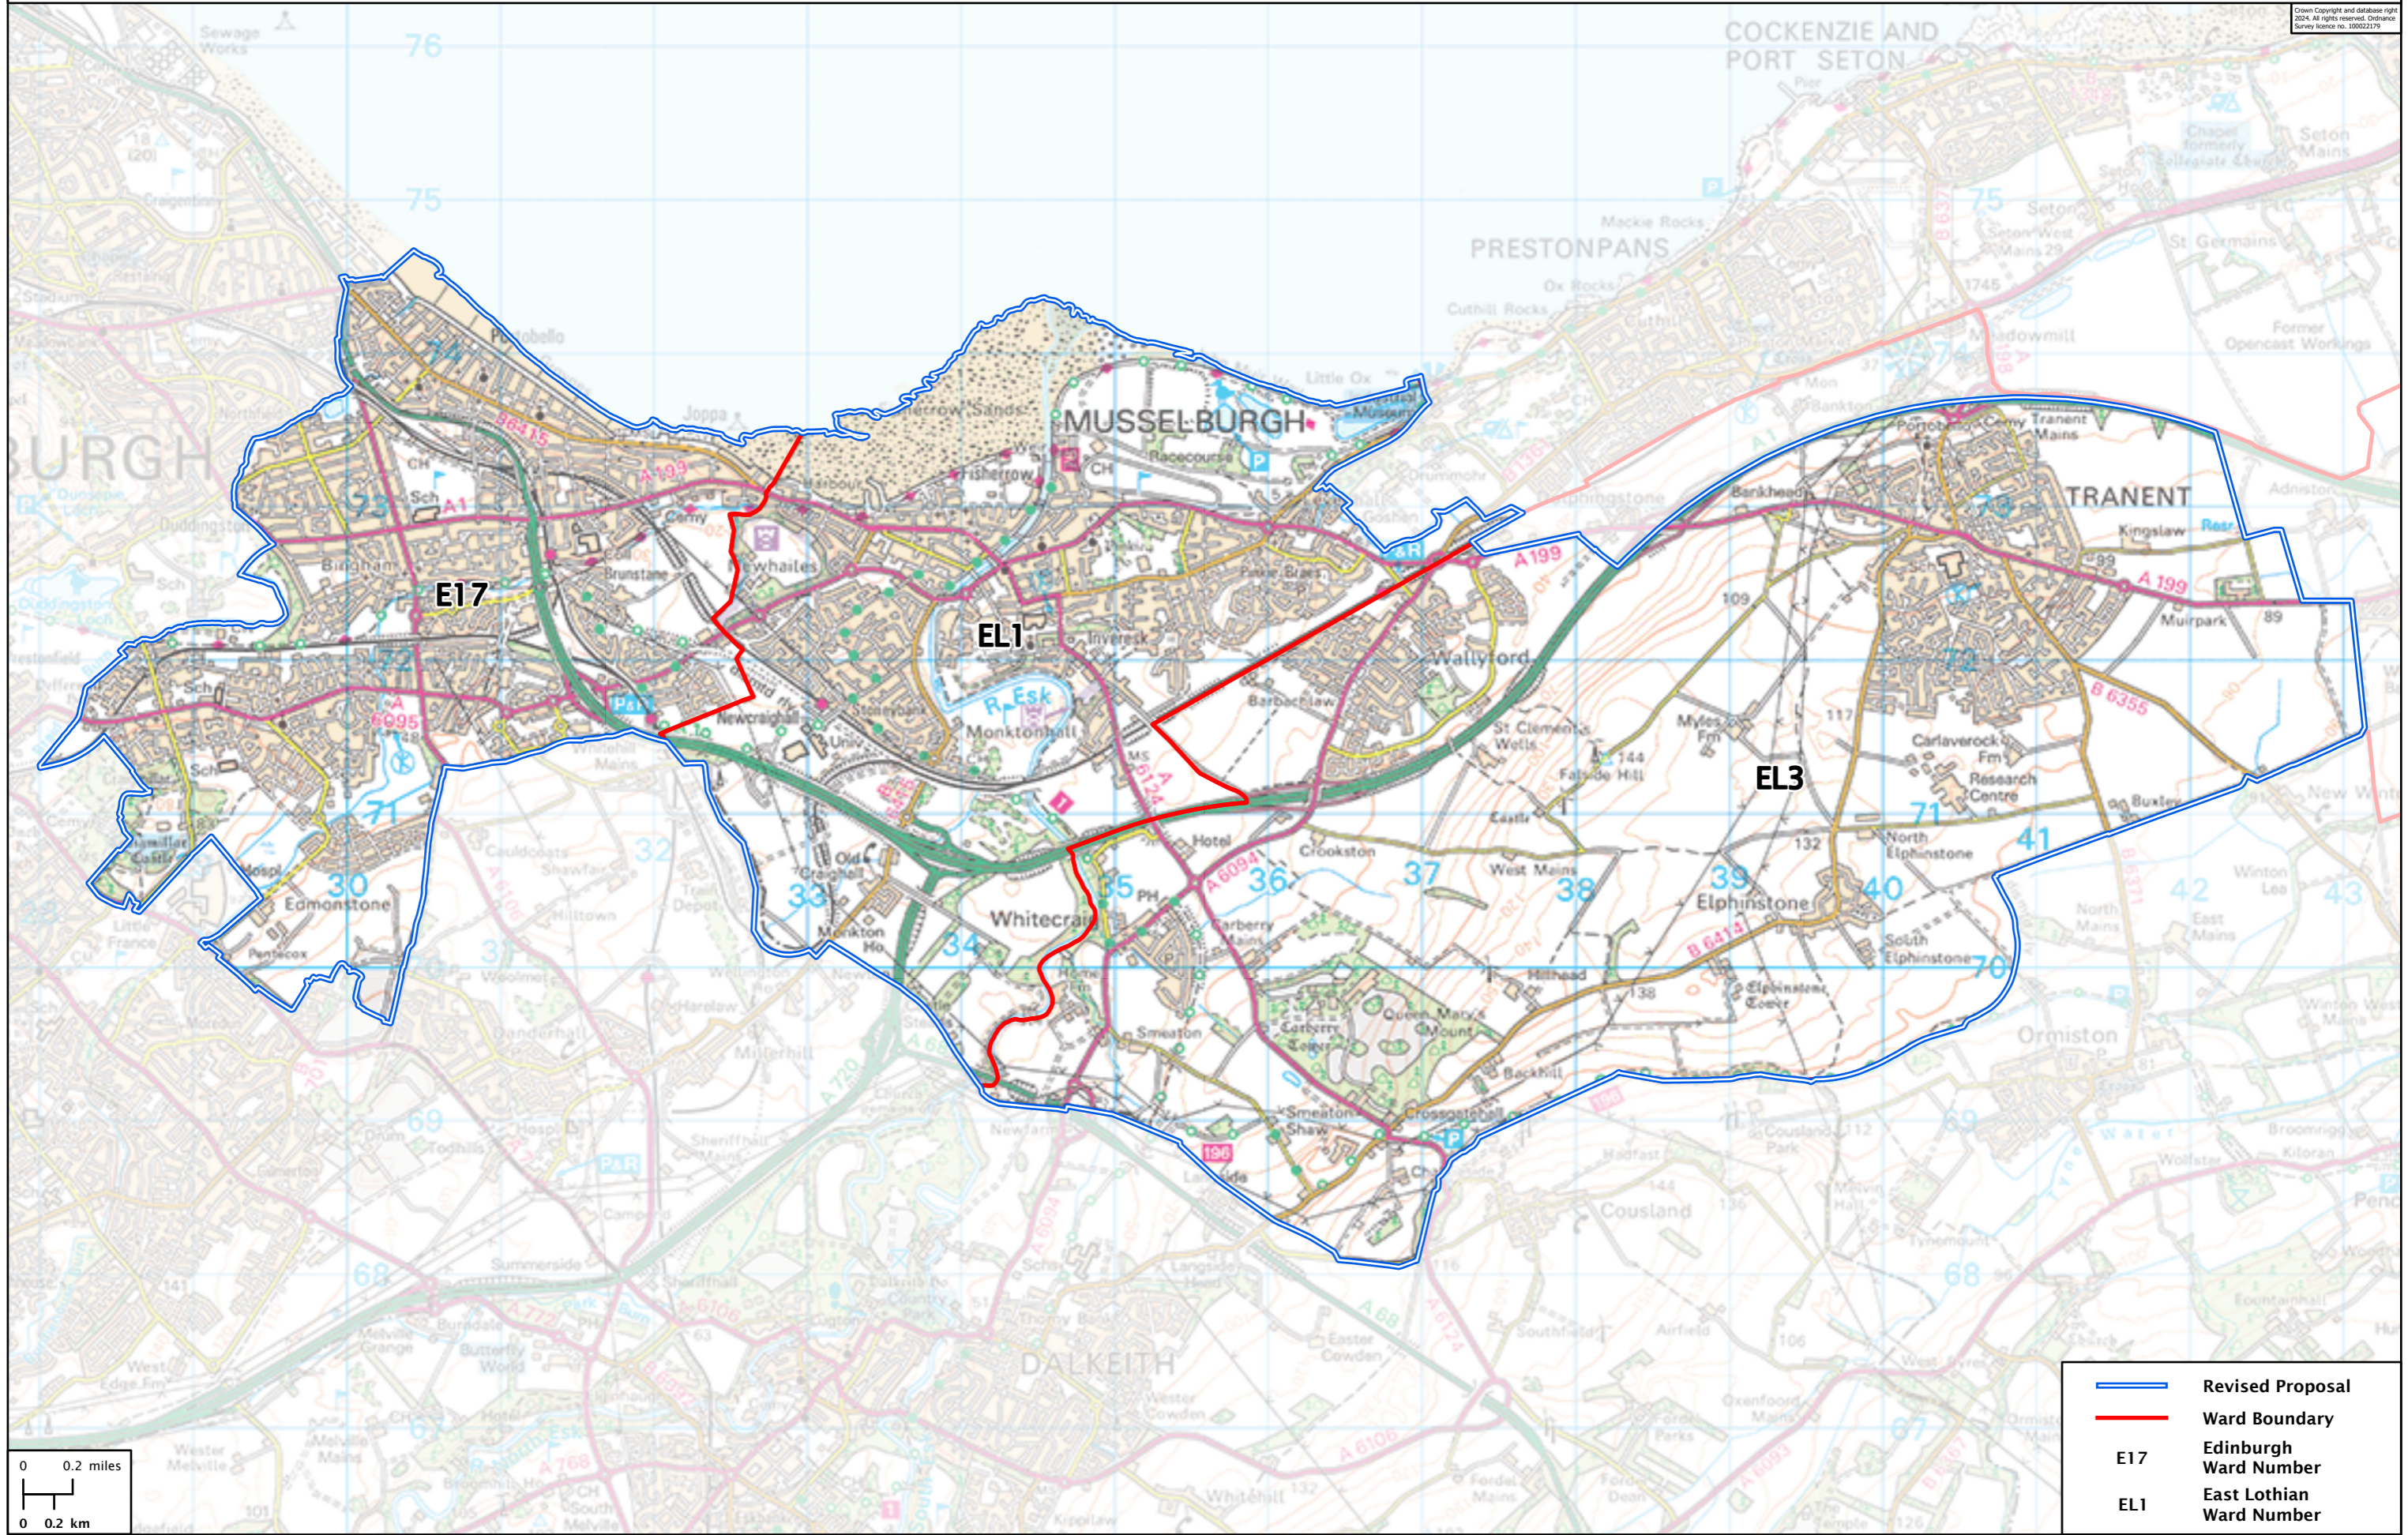

Second Review of Scottish Parliament Boundaries - Revised Proposals

Edinburgh Eastern, Musselburgh and Tranent Burgh Constituency - Electorate 57,320

	Revised Proposal
	Ward Boundary
E17	Edinburgh Ward Number
EL1	East Lothian Ward Number