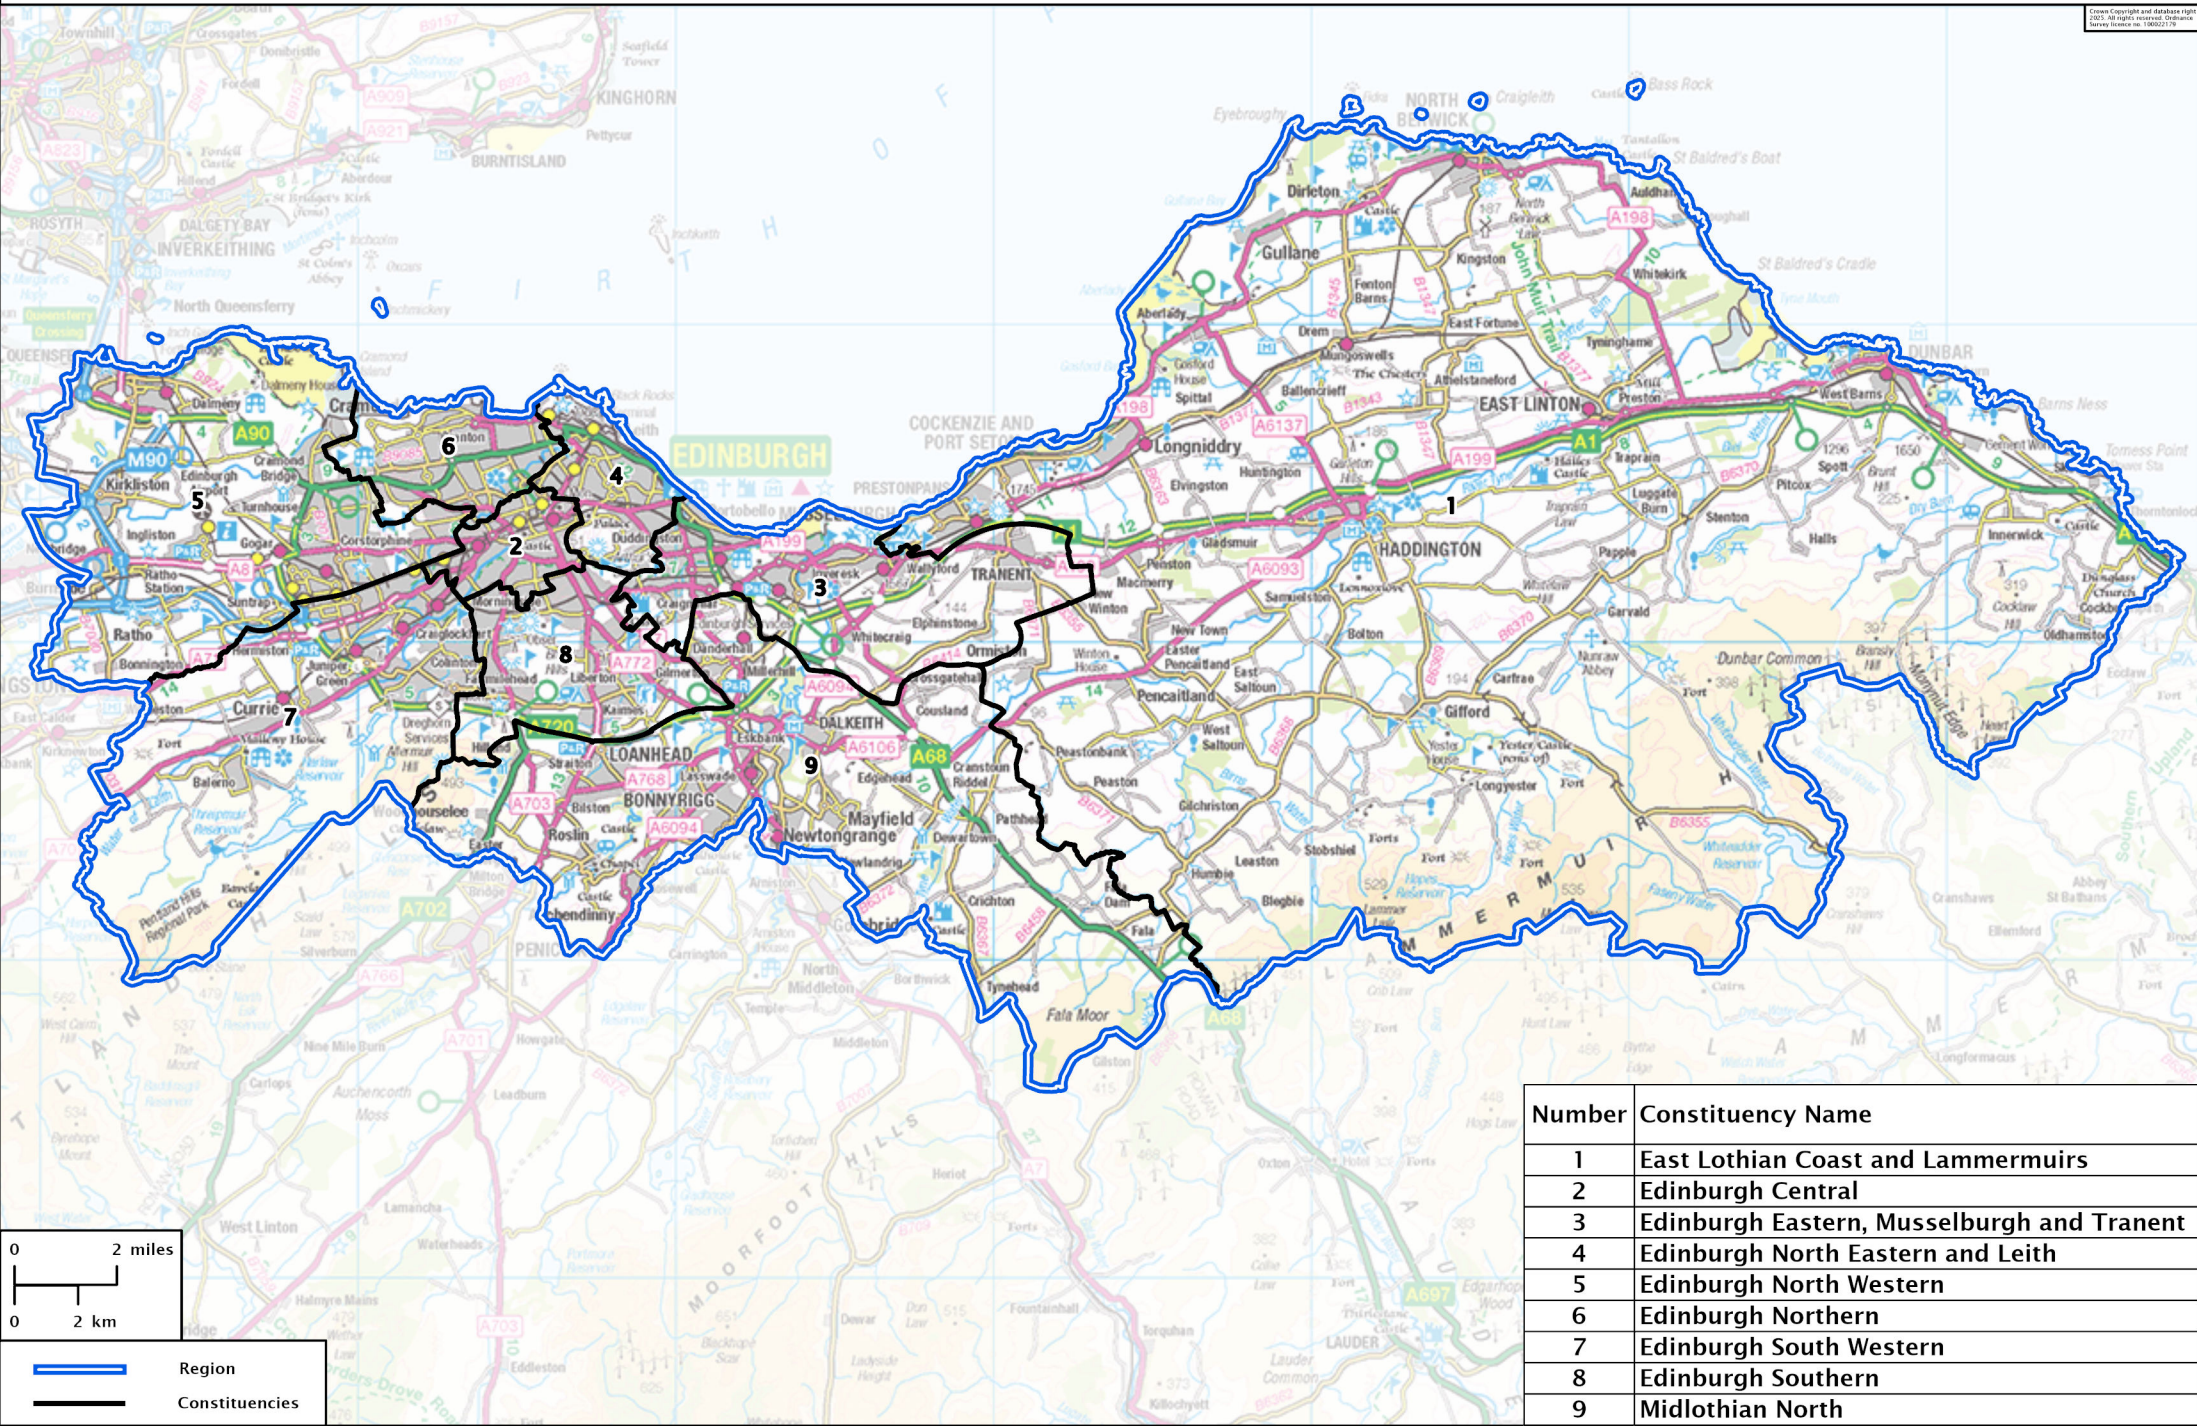

Second Review of Scottish Parliament Boundaries

Edinburgh and Lothians East Region and Constituencies - 543,001 Electors

Number	Constituency Name
1	East Lothian Coast and Lammermuirs
2	Edinburgh Central
3	Edinburgh Eastern, Musselburgh and Tranent
4	Edinburgh North Eastern and Leith
5	Edinburgh North Western
6	Edinburgh Northern
7	Edinburgh South Western
8	Edinburgh Southern
9	Midlothian North