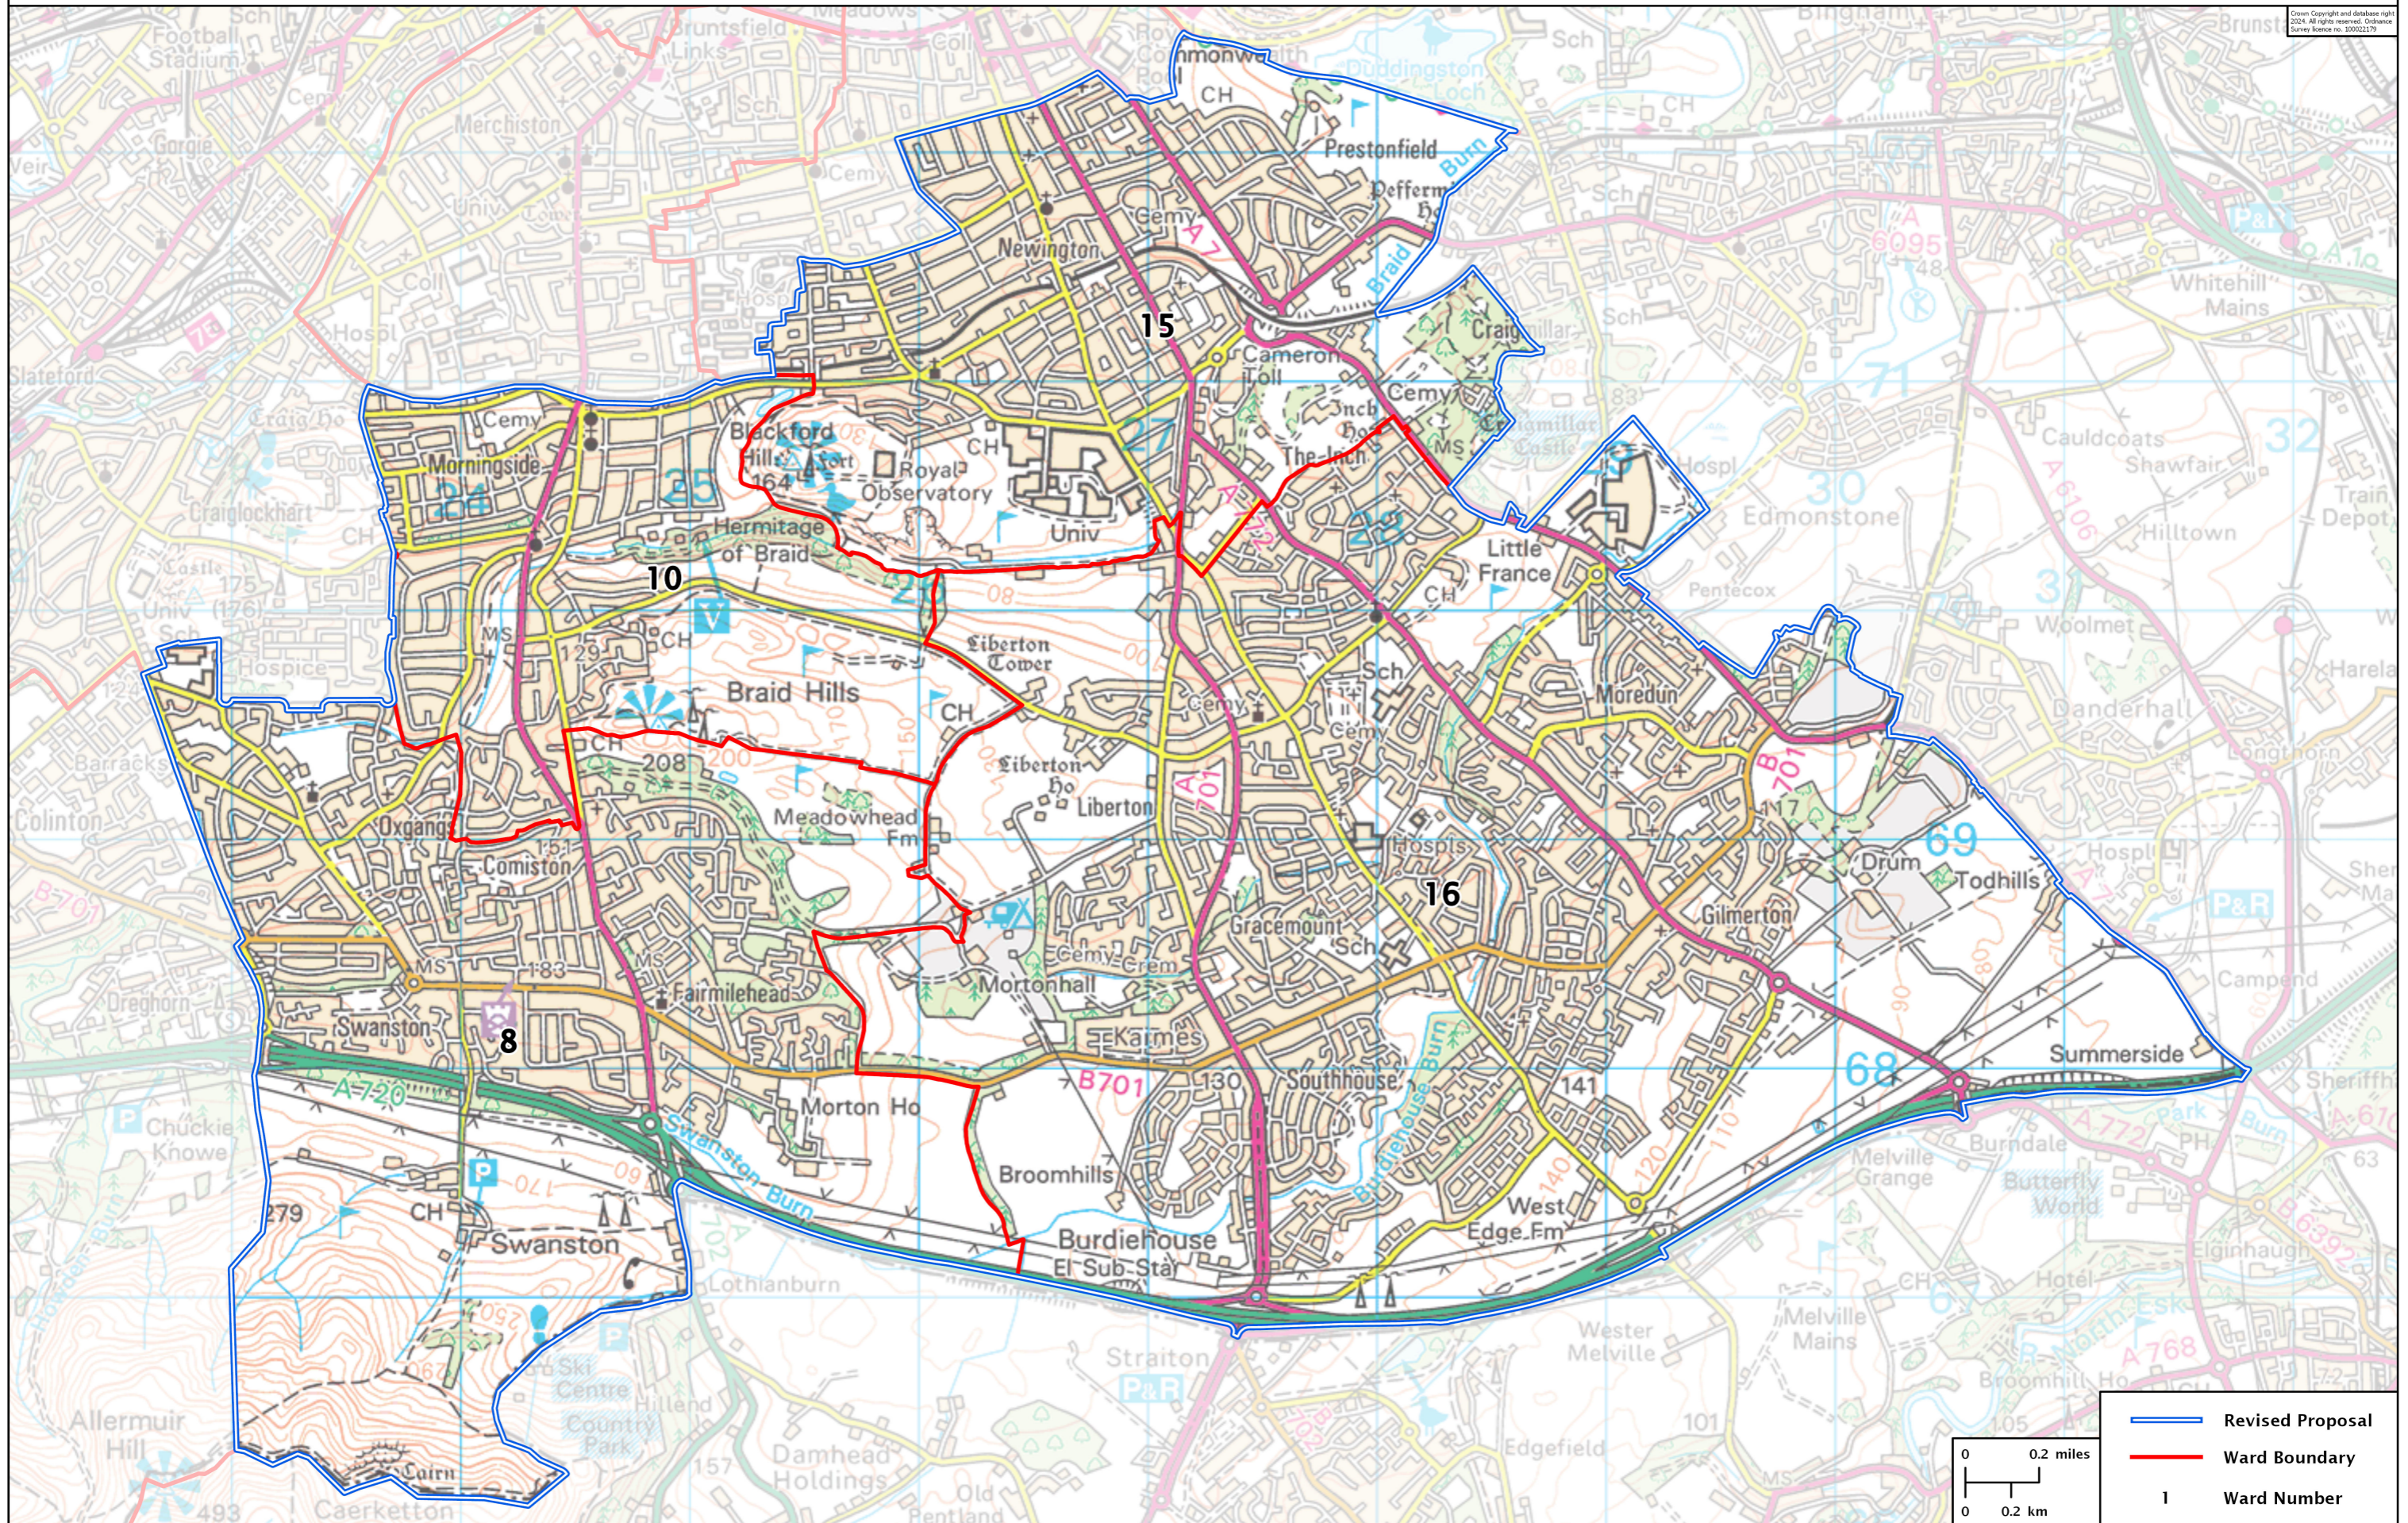

Second Review of Scottish Parliament Boundaries - Revised Proposals

Edinburgh Southern Burgh Constituency - Electorate 63,665