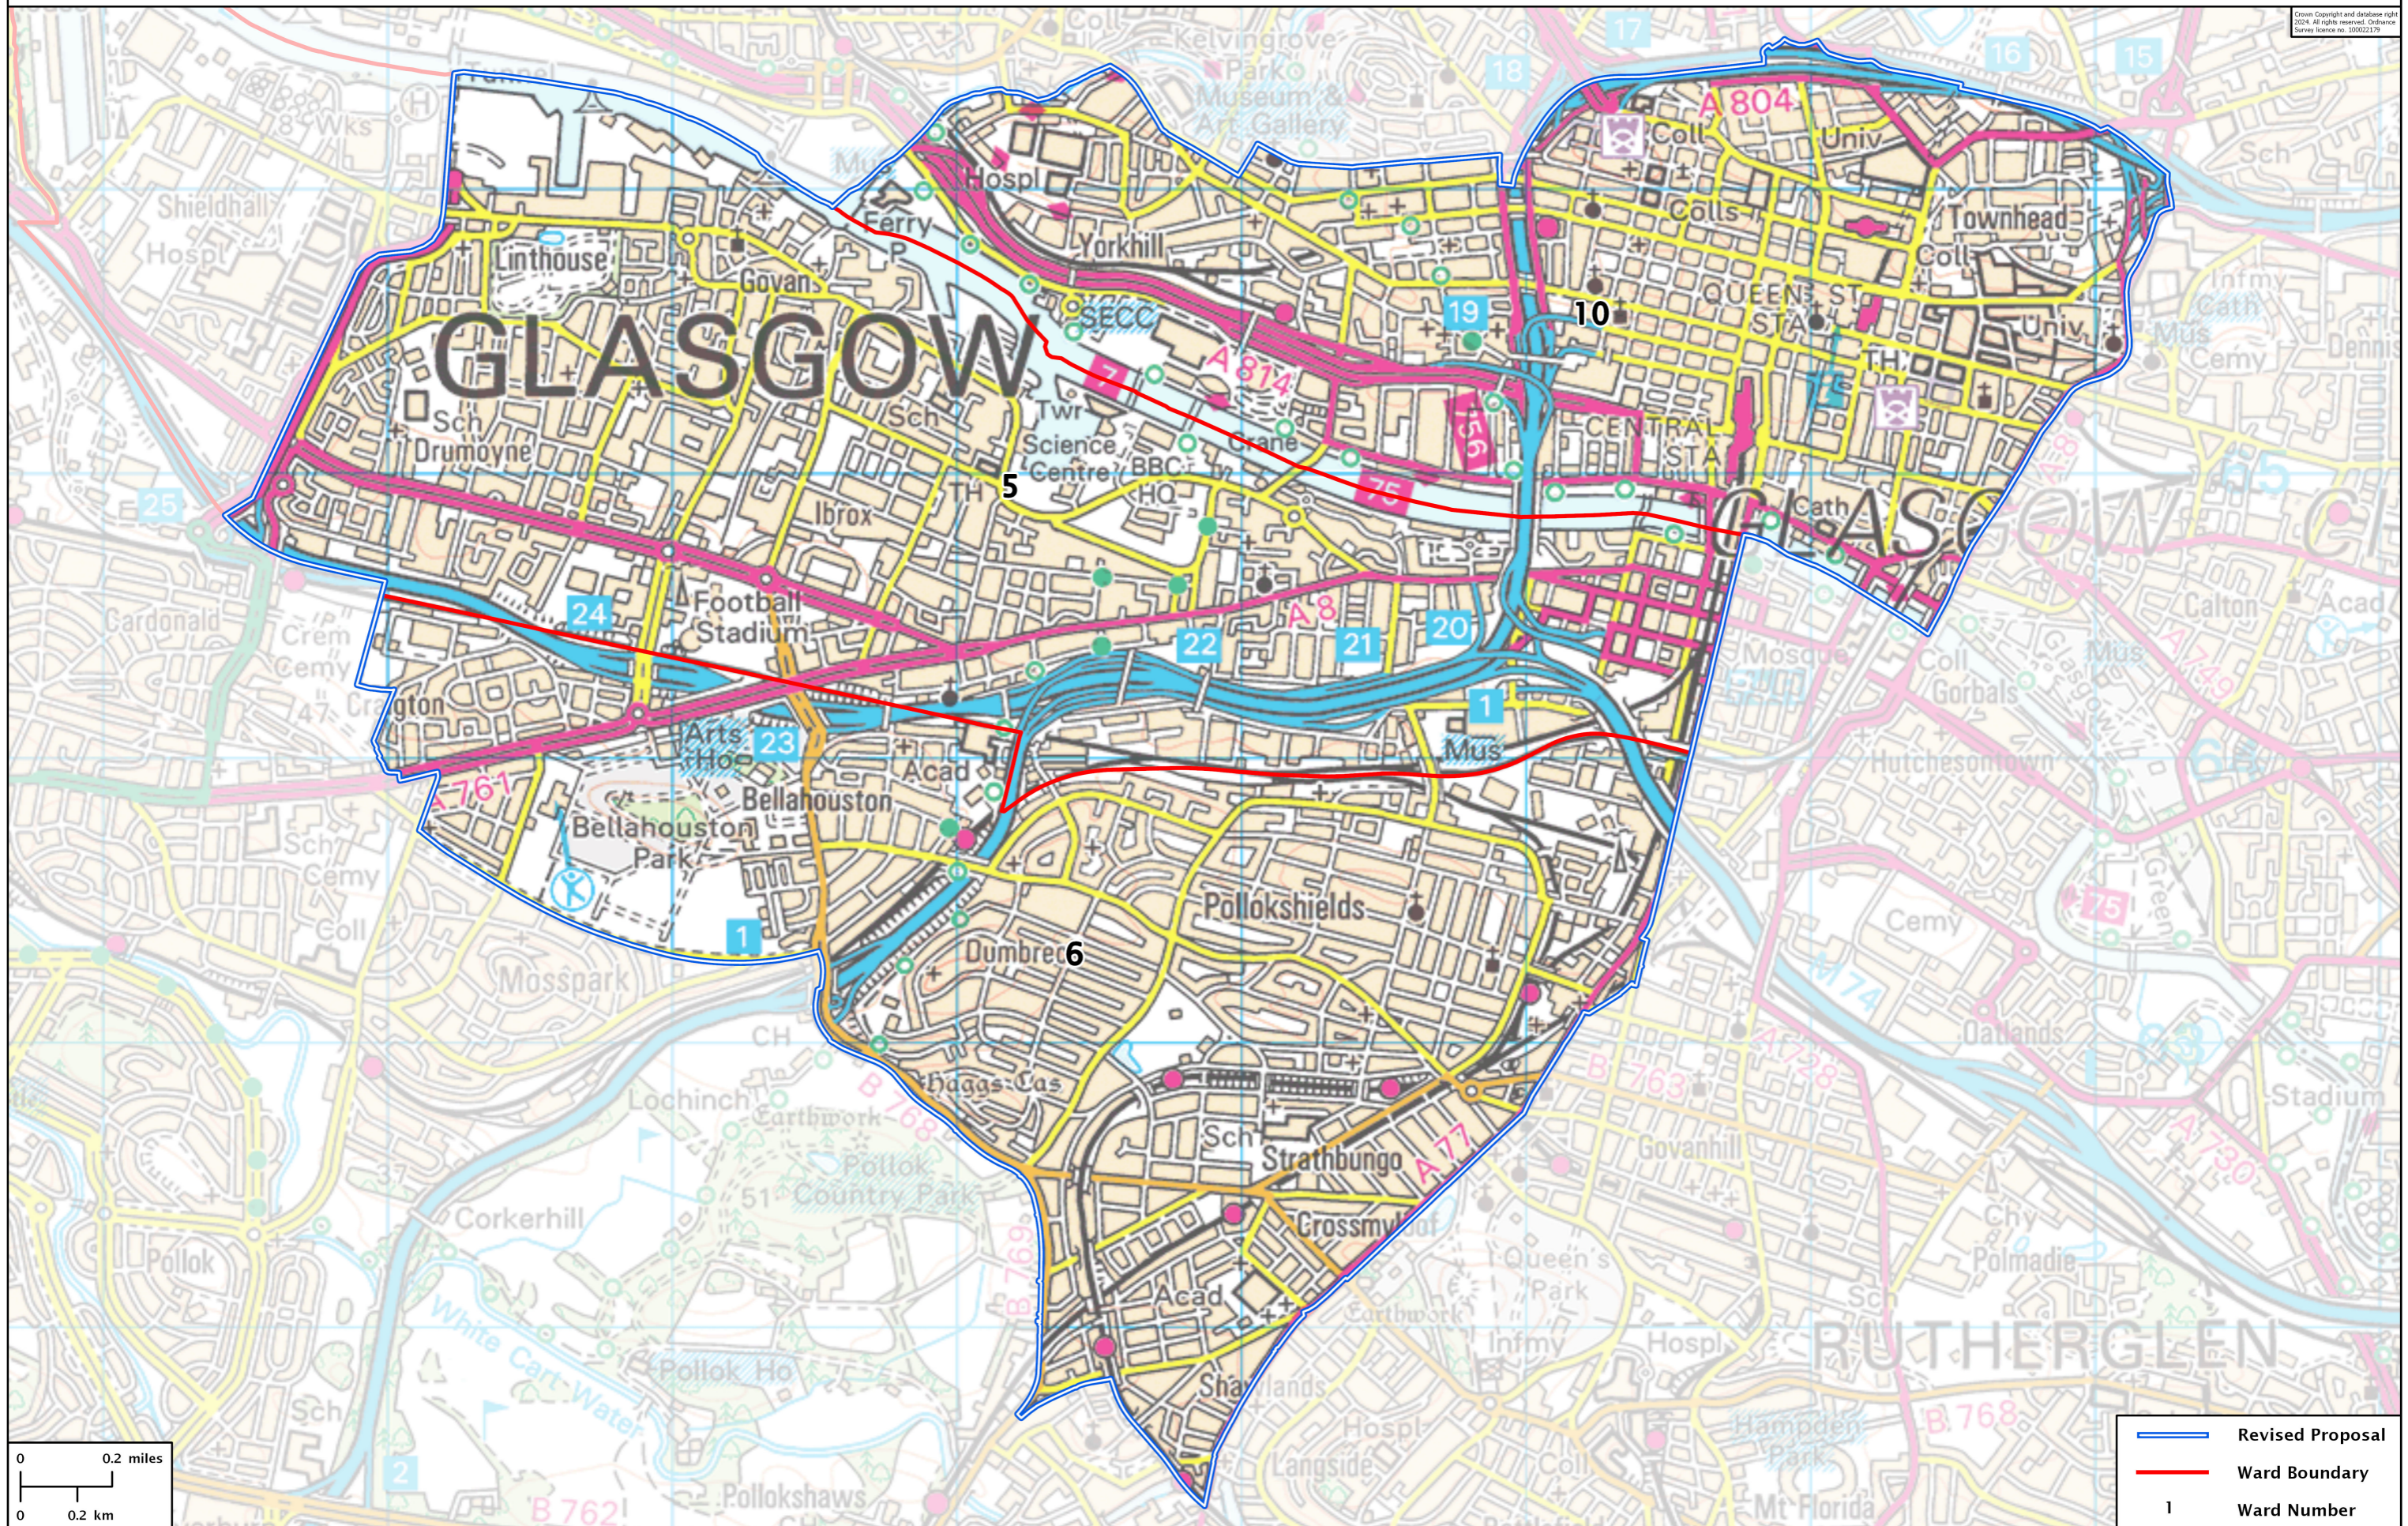

Second Review of Scottish Parliament Boundaries - Revised Proposals

Glasgow Central Burgh Constituency - Electorate 61,779