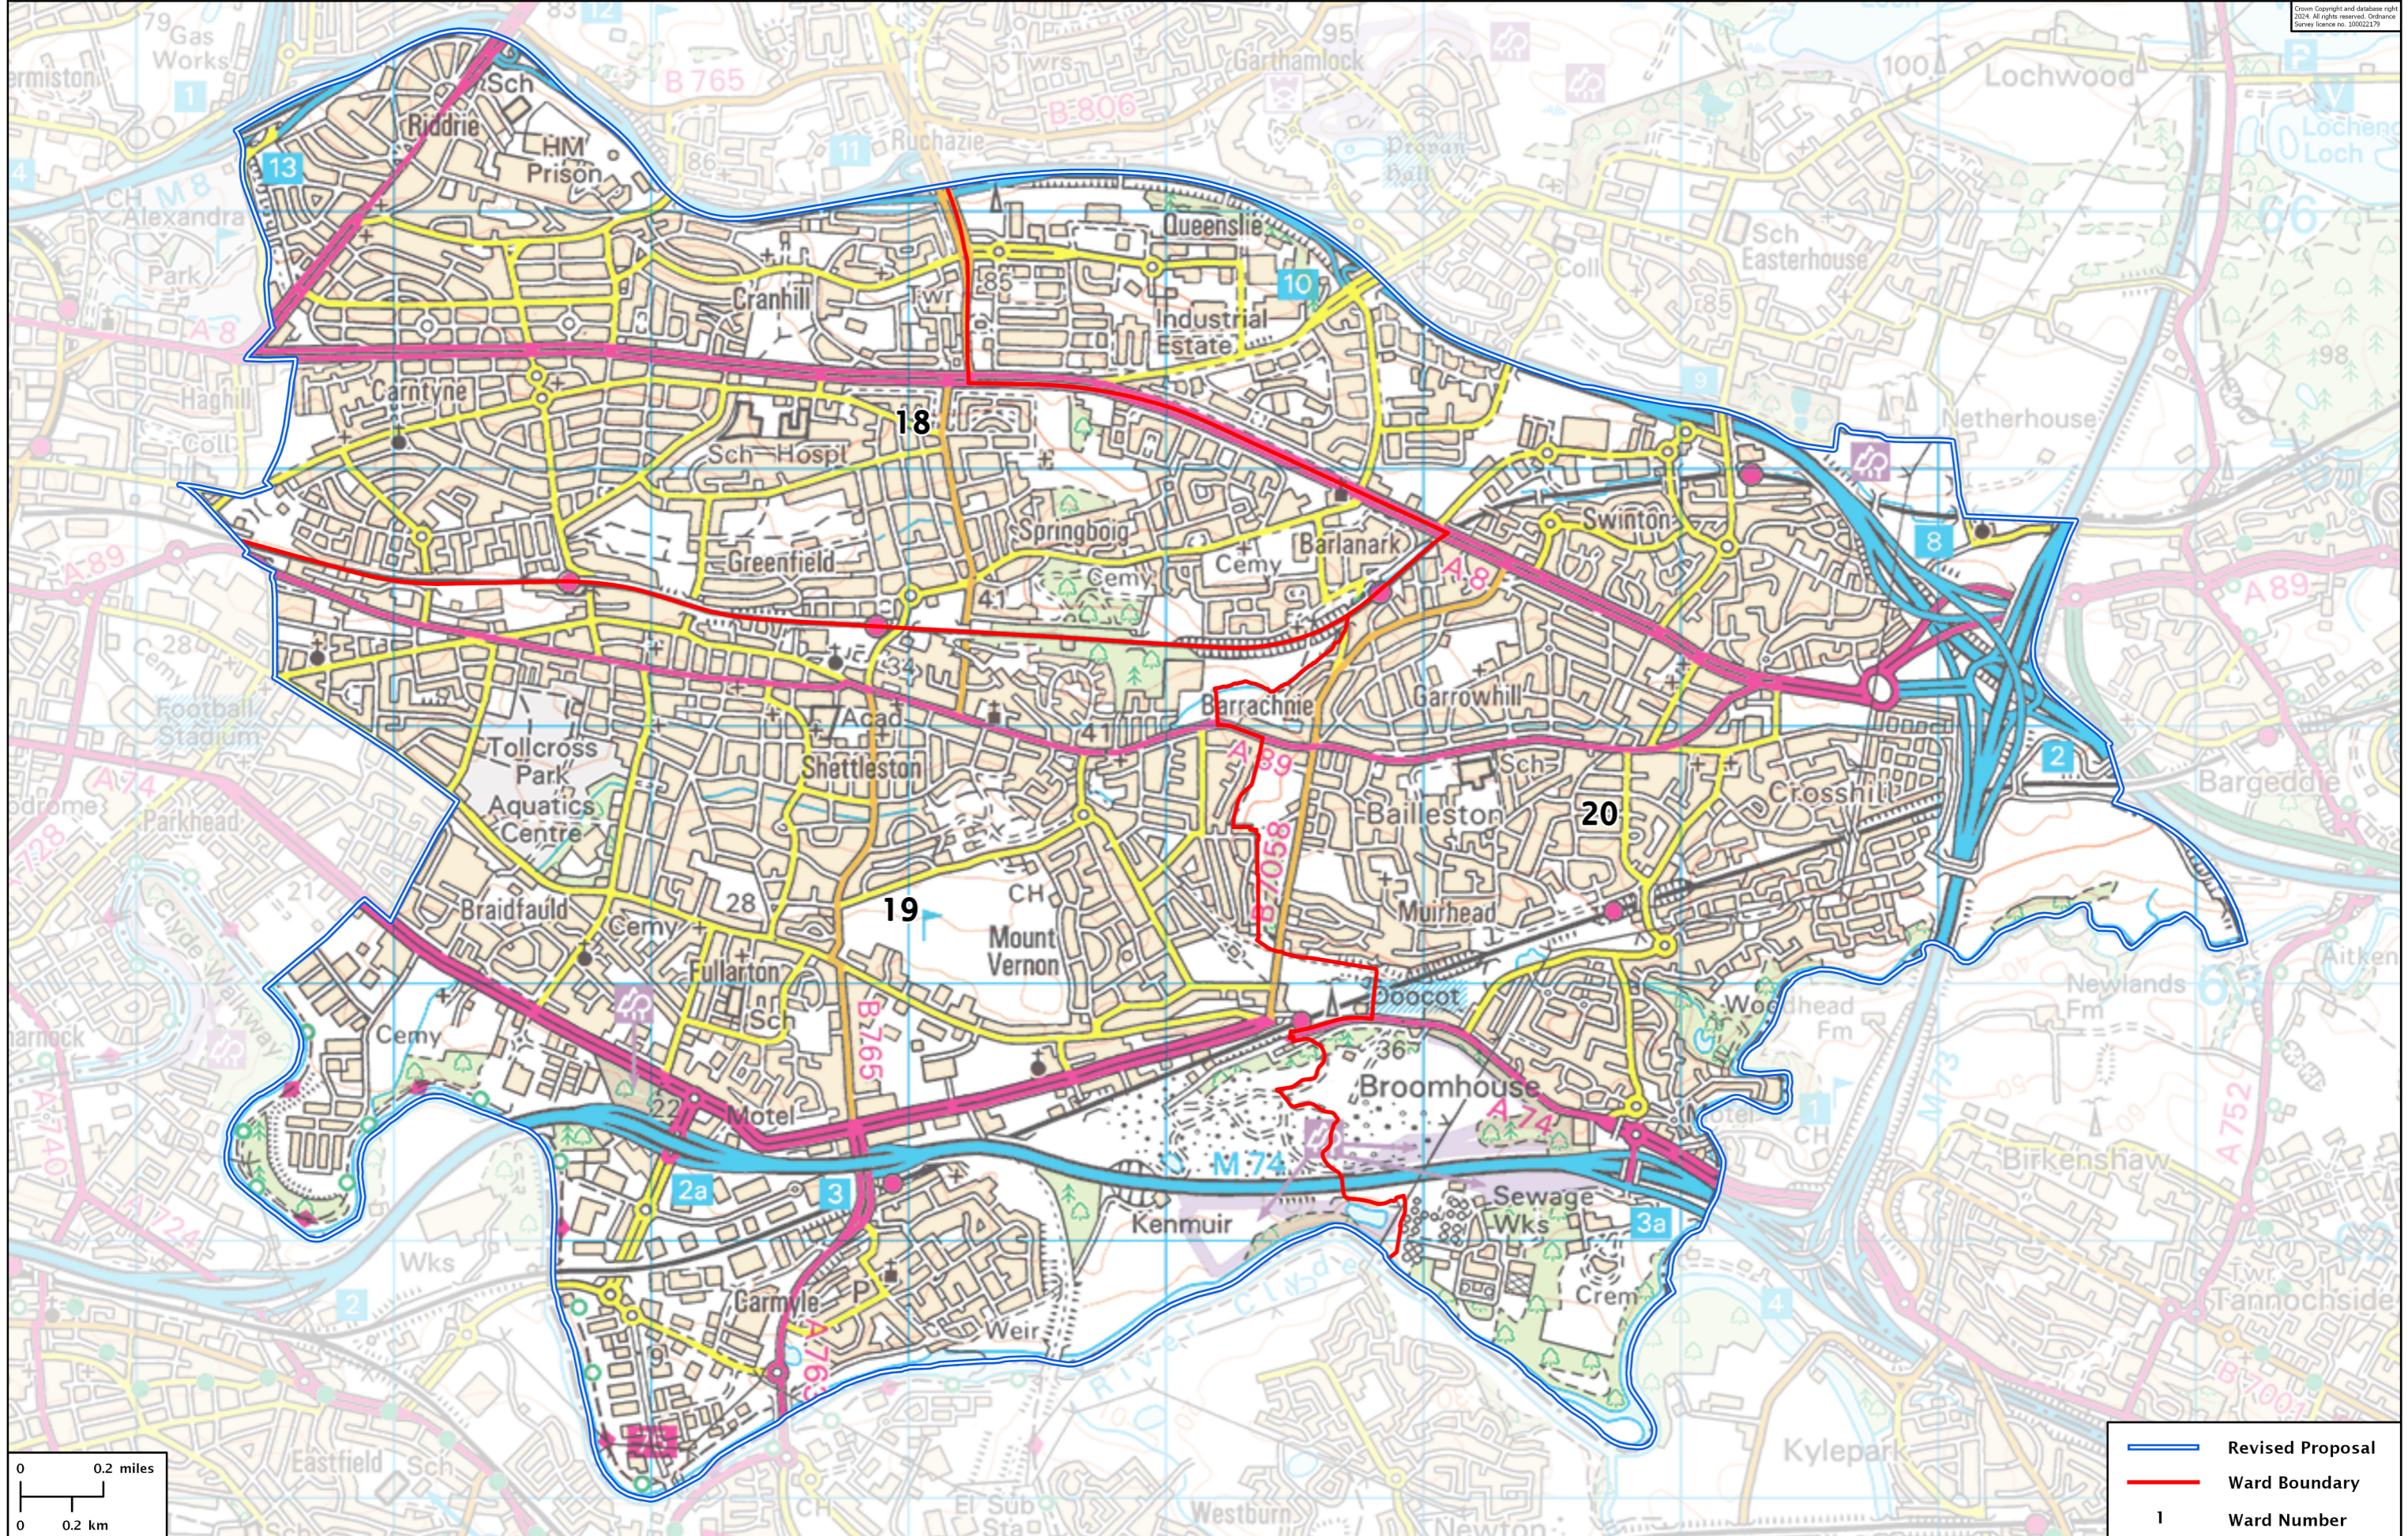

Second Review of Scottish Parliament Boundaries - Revised Proposals

Glasgow Eastern Burgh Constituency - Electorate 58,936

- Revised Proposal
- Ward Boundary
- **1** Ward Number