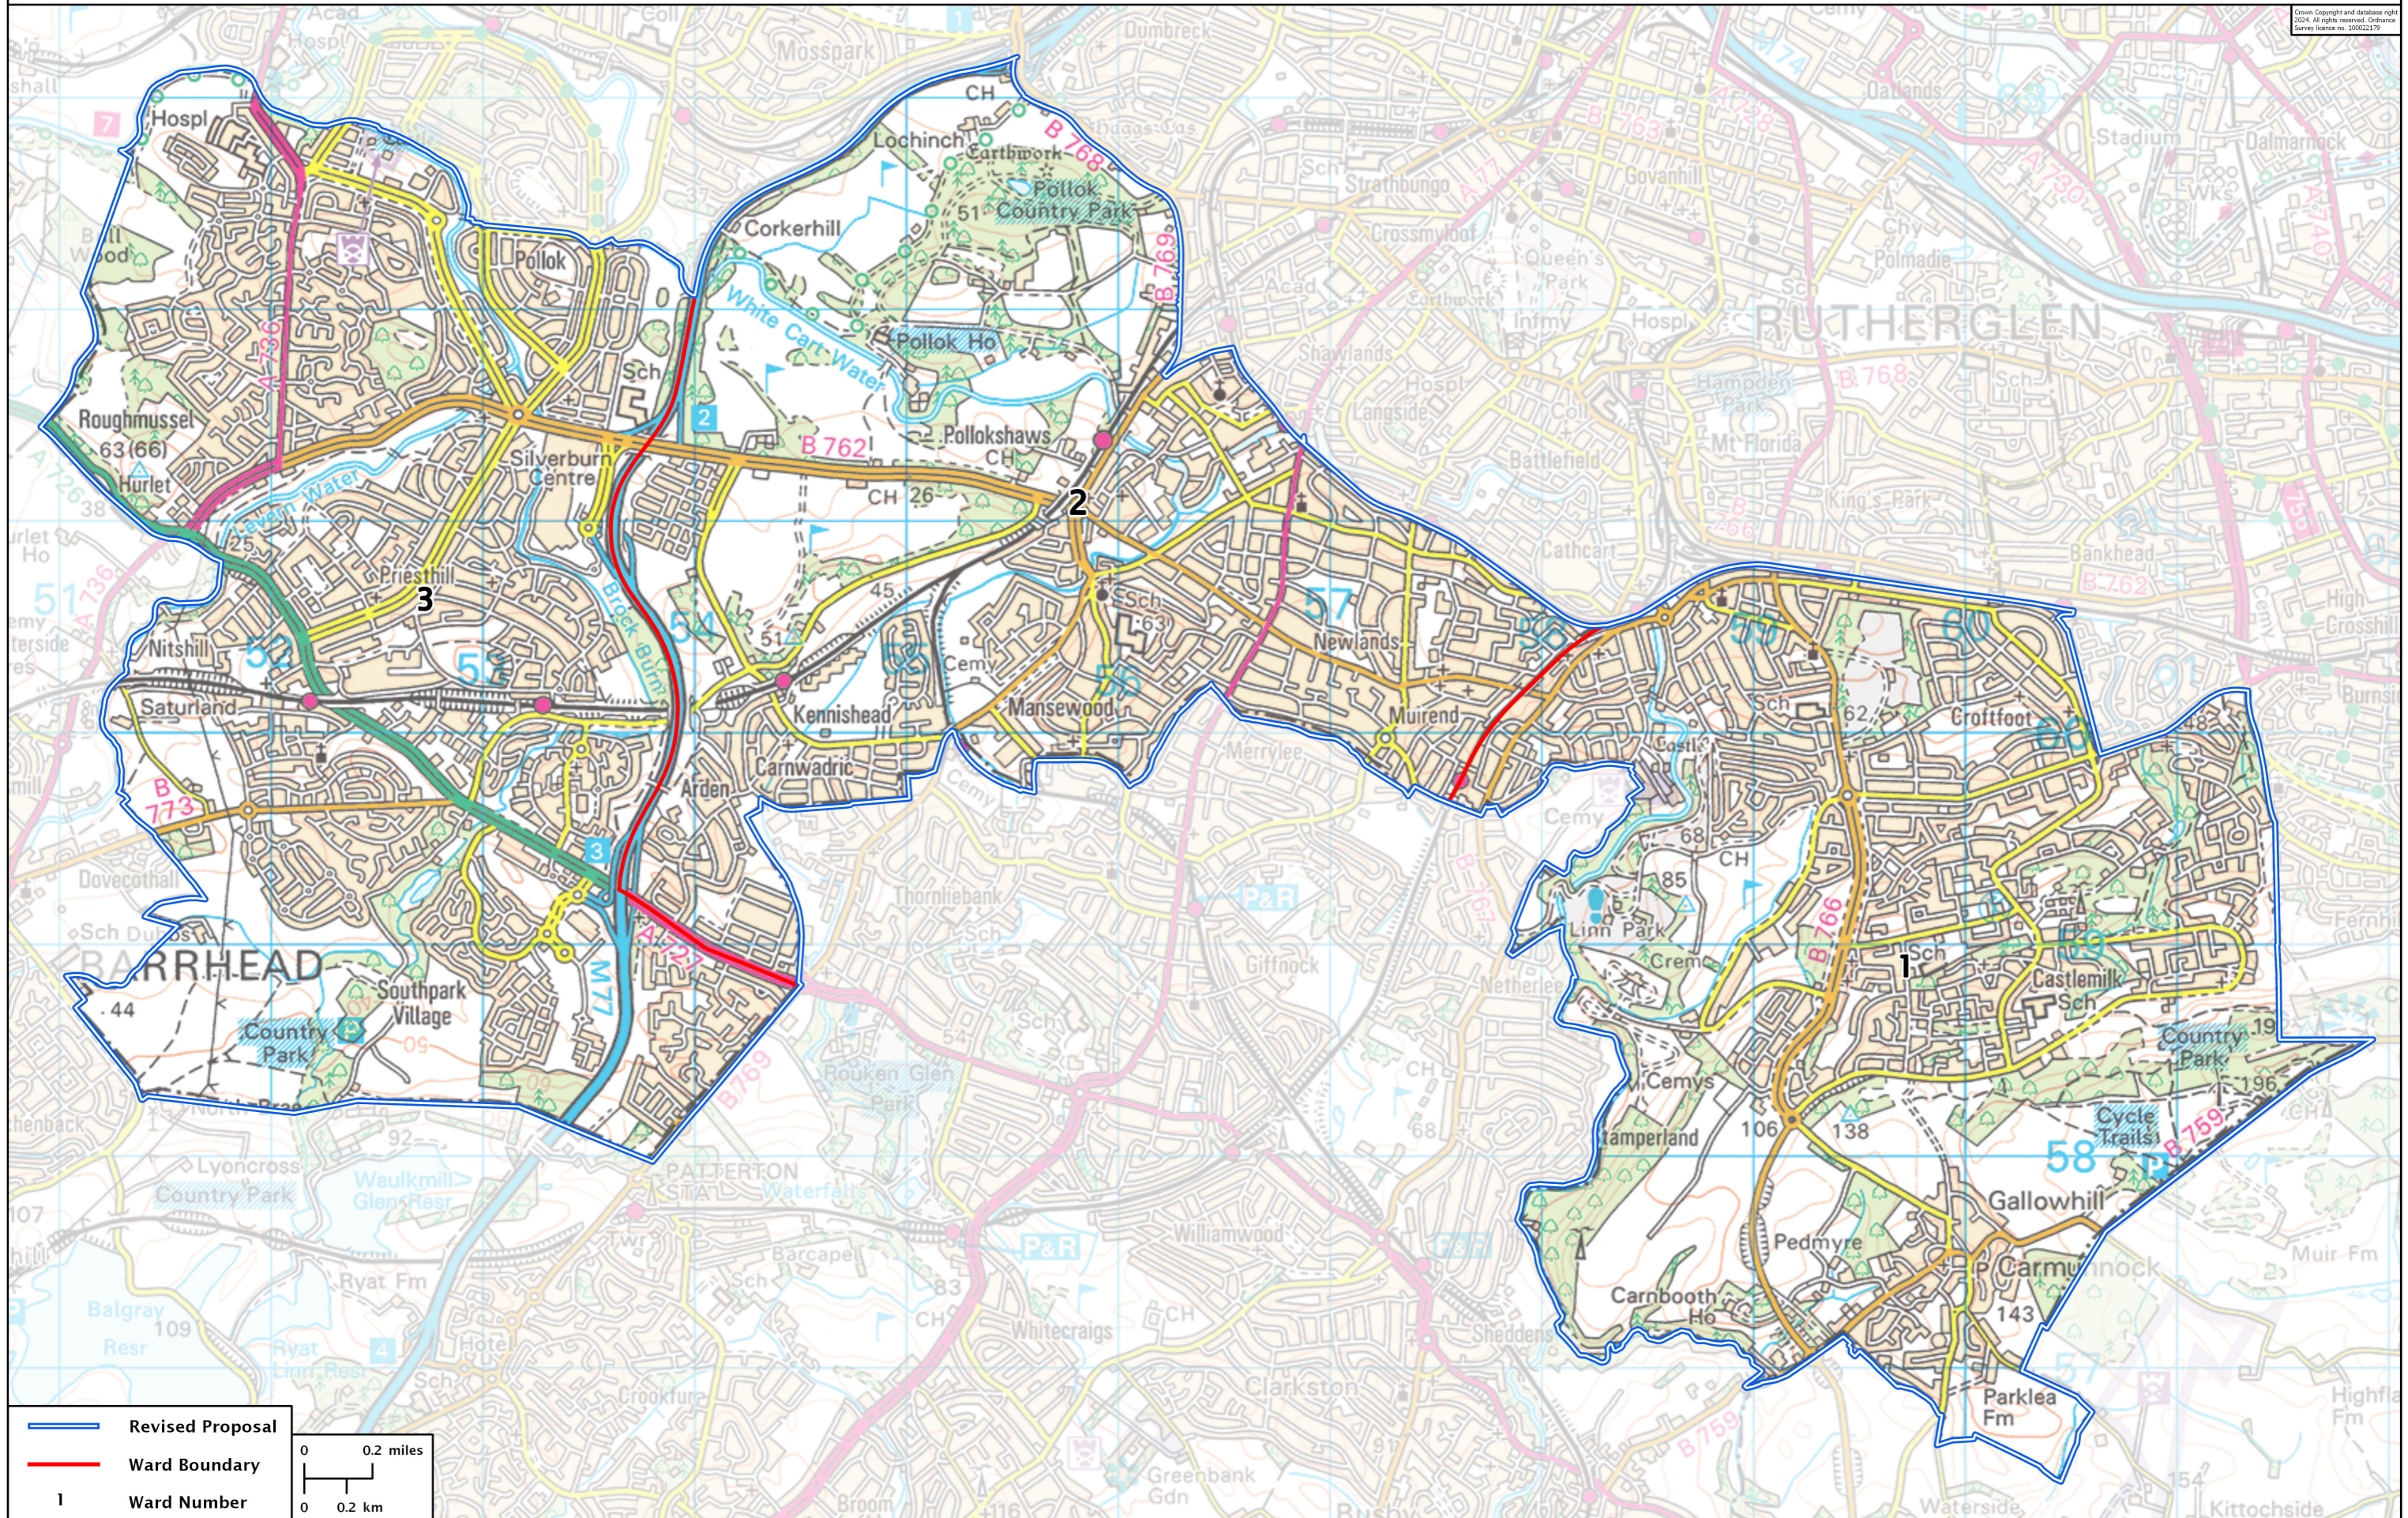

Second Review of Scottish Parliament Boundaries - Revised Proposals

Glasgow Southern Burgh Constituency - Electorate 66,213

	Revised Proposal	
	Ward Boundary	
1	Ward Number