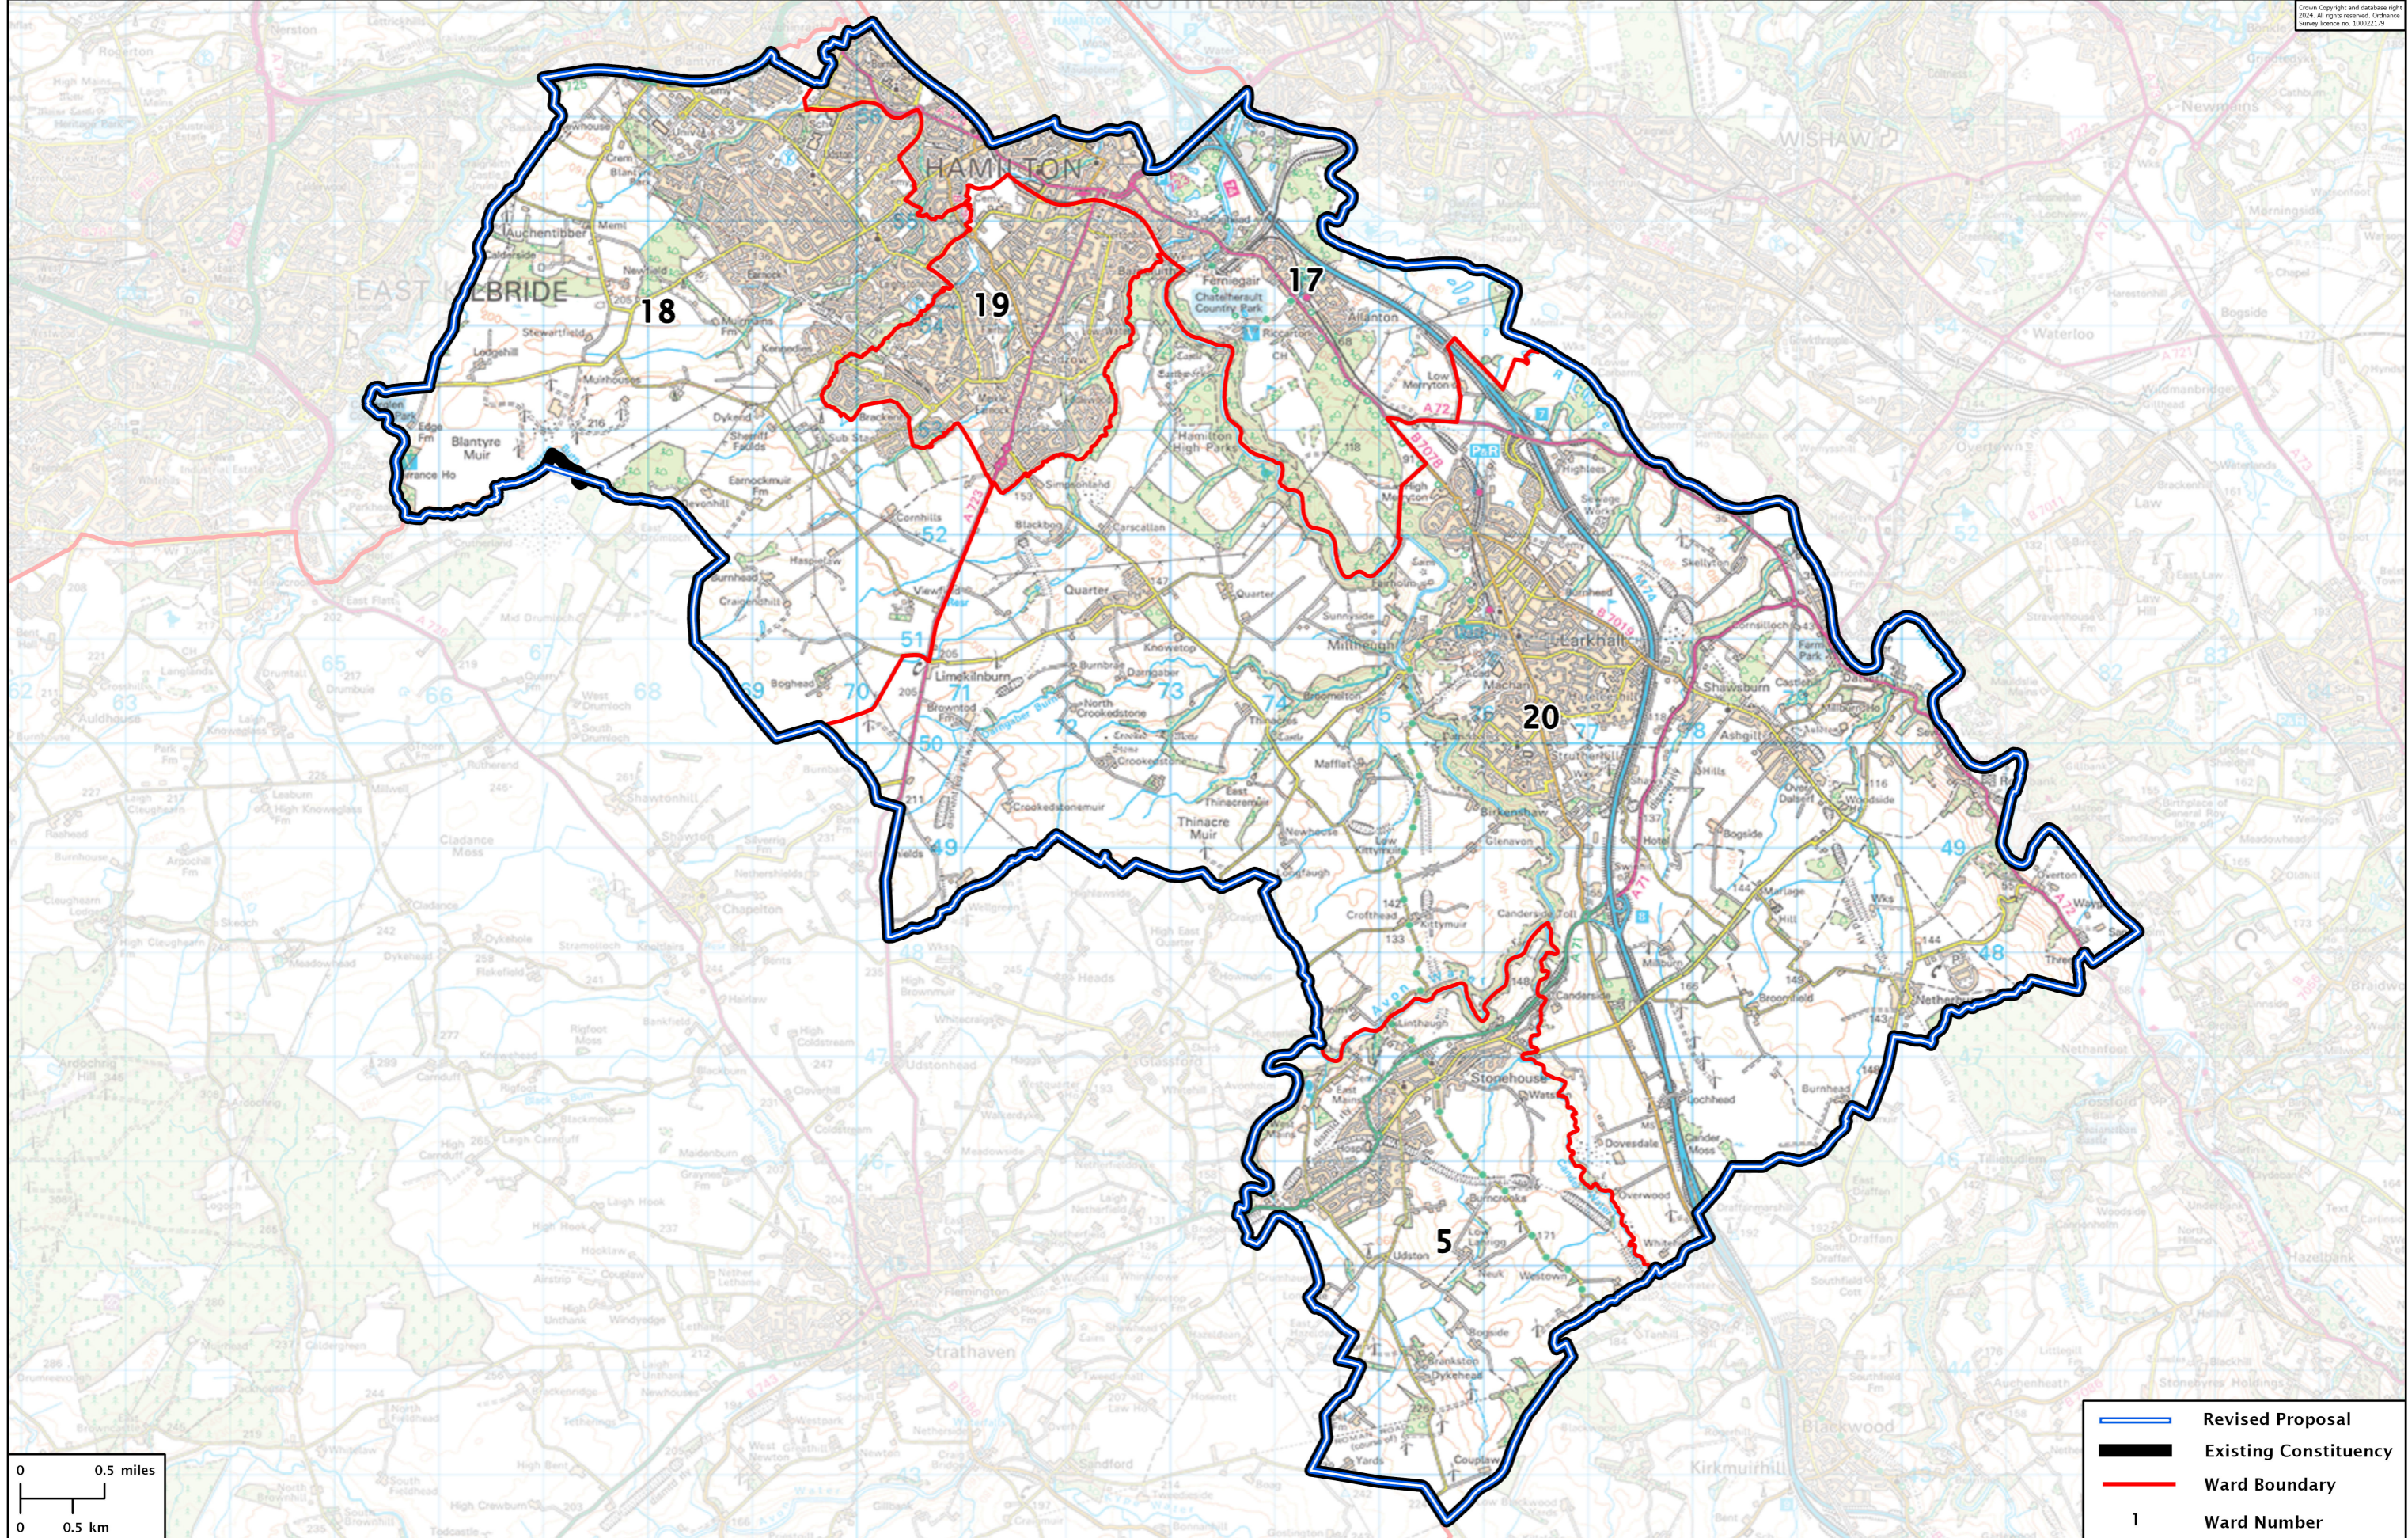

Second Review of Scottish Parliament Boundaries - Revised Proposals

Hamilton, Larkhall and Stonehouse Burgh Constituency - Electorate 59,596

- Revised Proposal
- Existing Constituency
- Ward Boundary
- 1 Ward Number