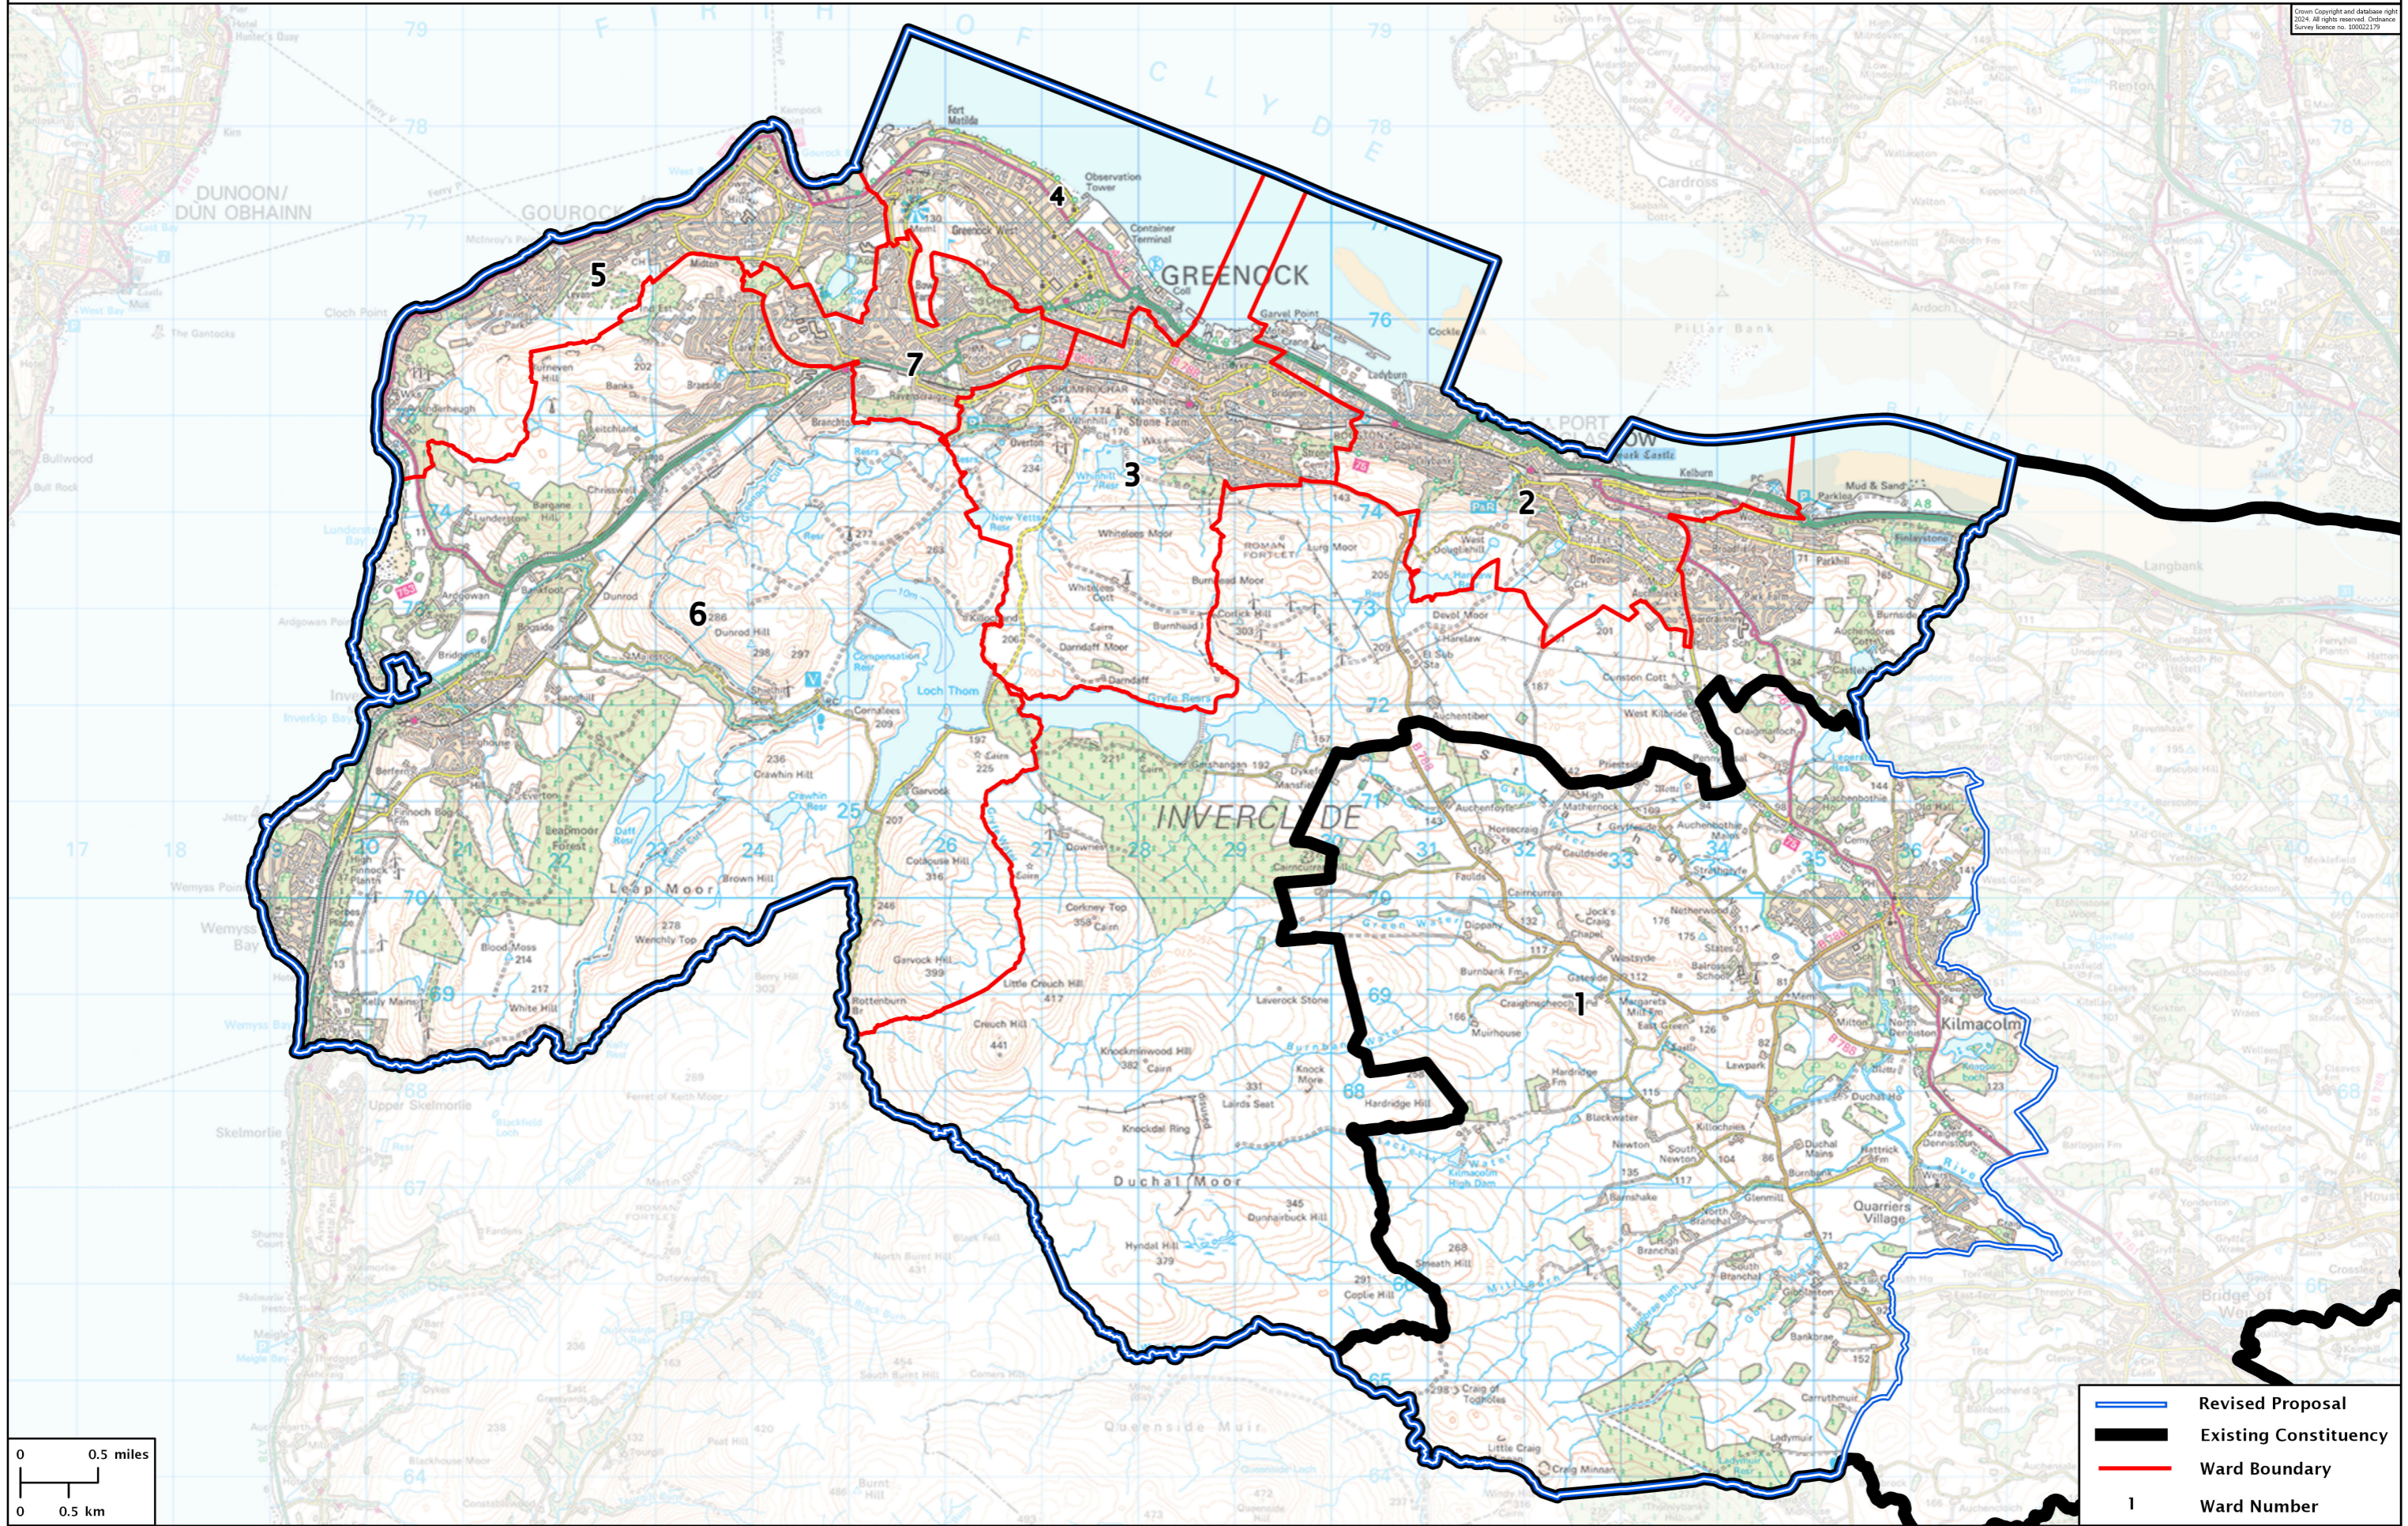

Second Review of Scottish Parliament Boundaries - Revised Proposals

Inverclyde County Constituency - Electorate 60,794