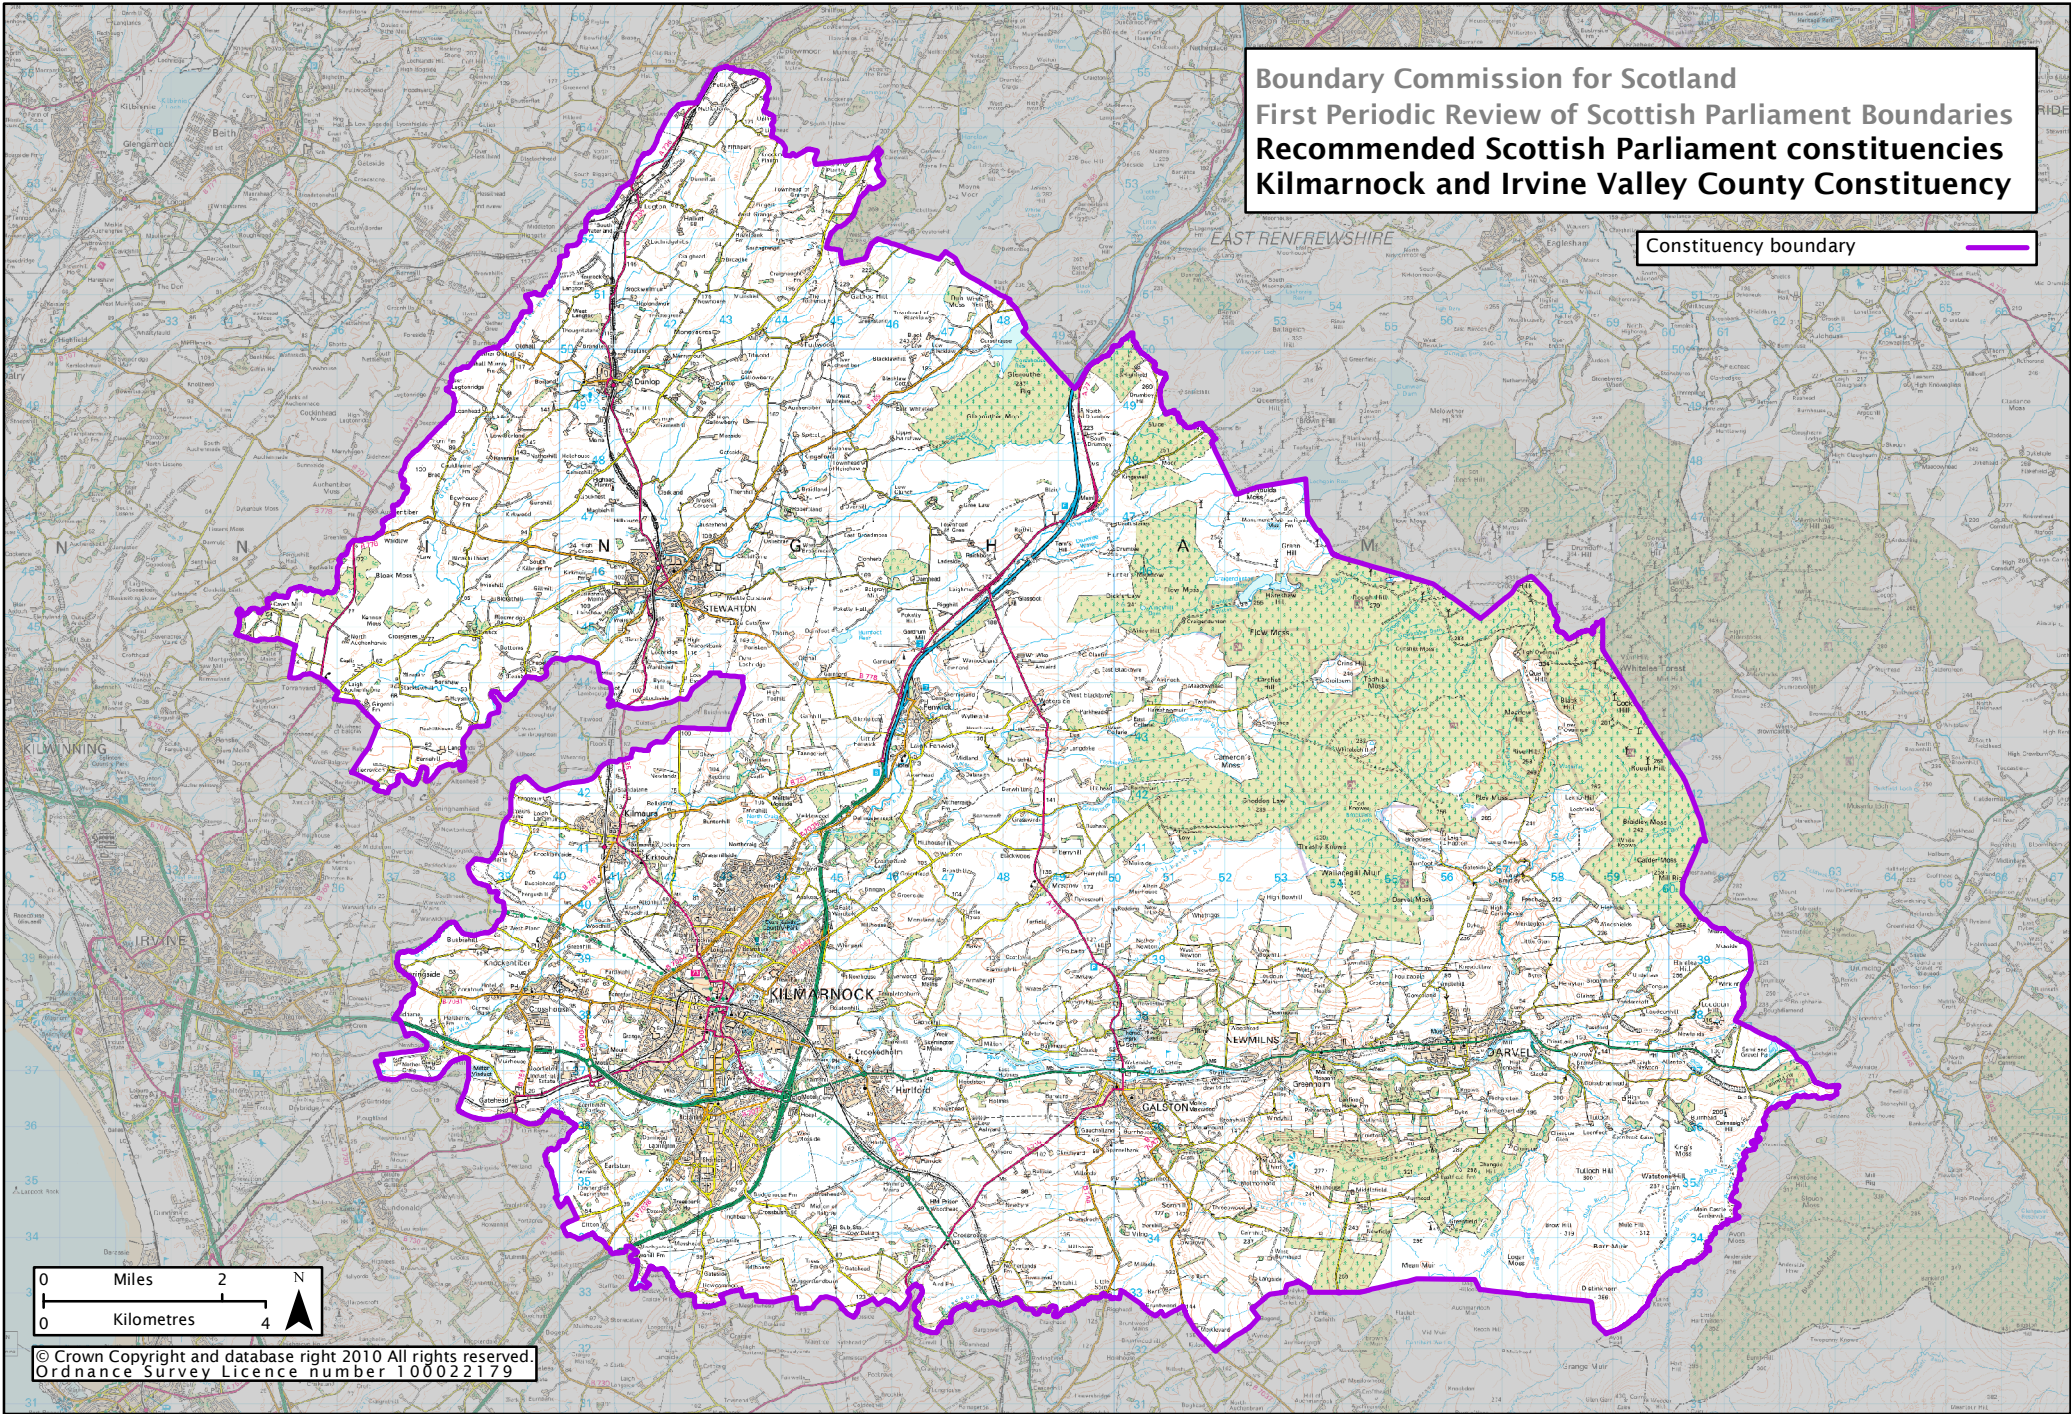

**Boundary Commission for Scotland
First Periodic Review of Scottish Parliament Boundaries
Recommended Scottish Parliament constituencies
Kilmarnock and Irvine Valley County Constituency**

Constituency boundary 

© Crown Copyright and database right 2010 All rights reserved.
Ordnance Survey Licence number 100022179