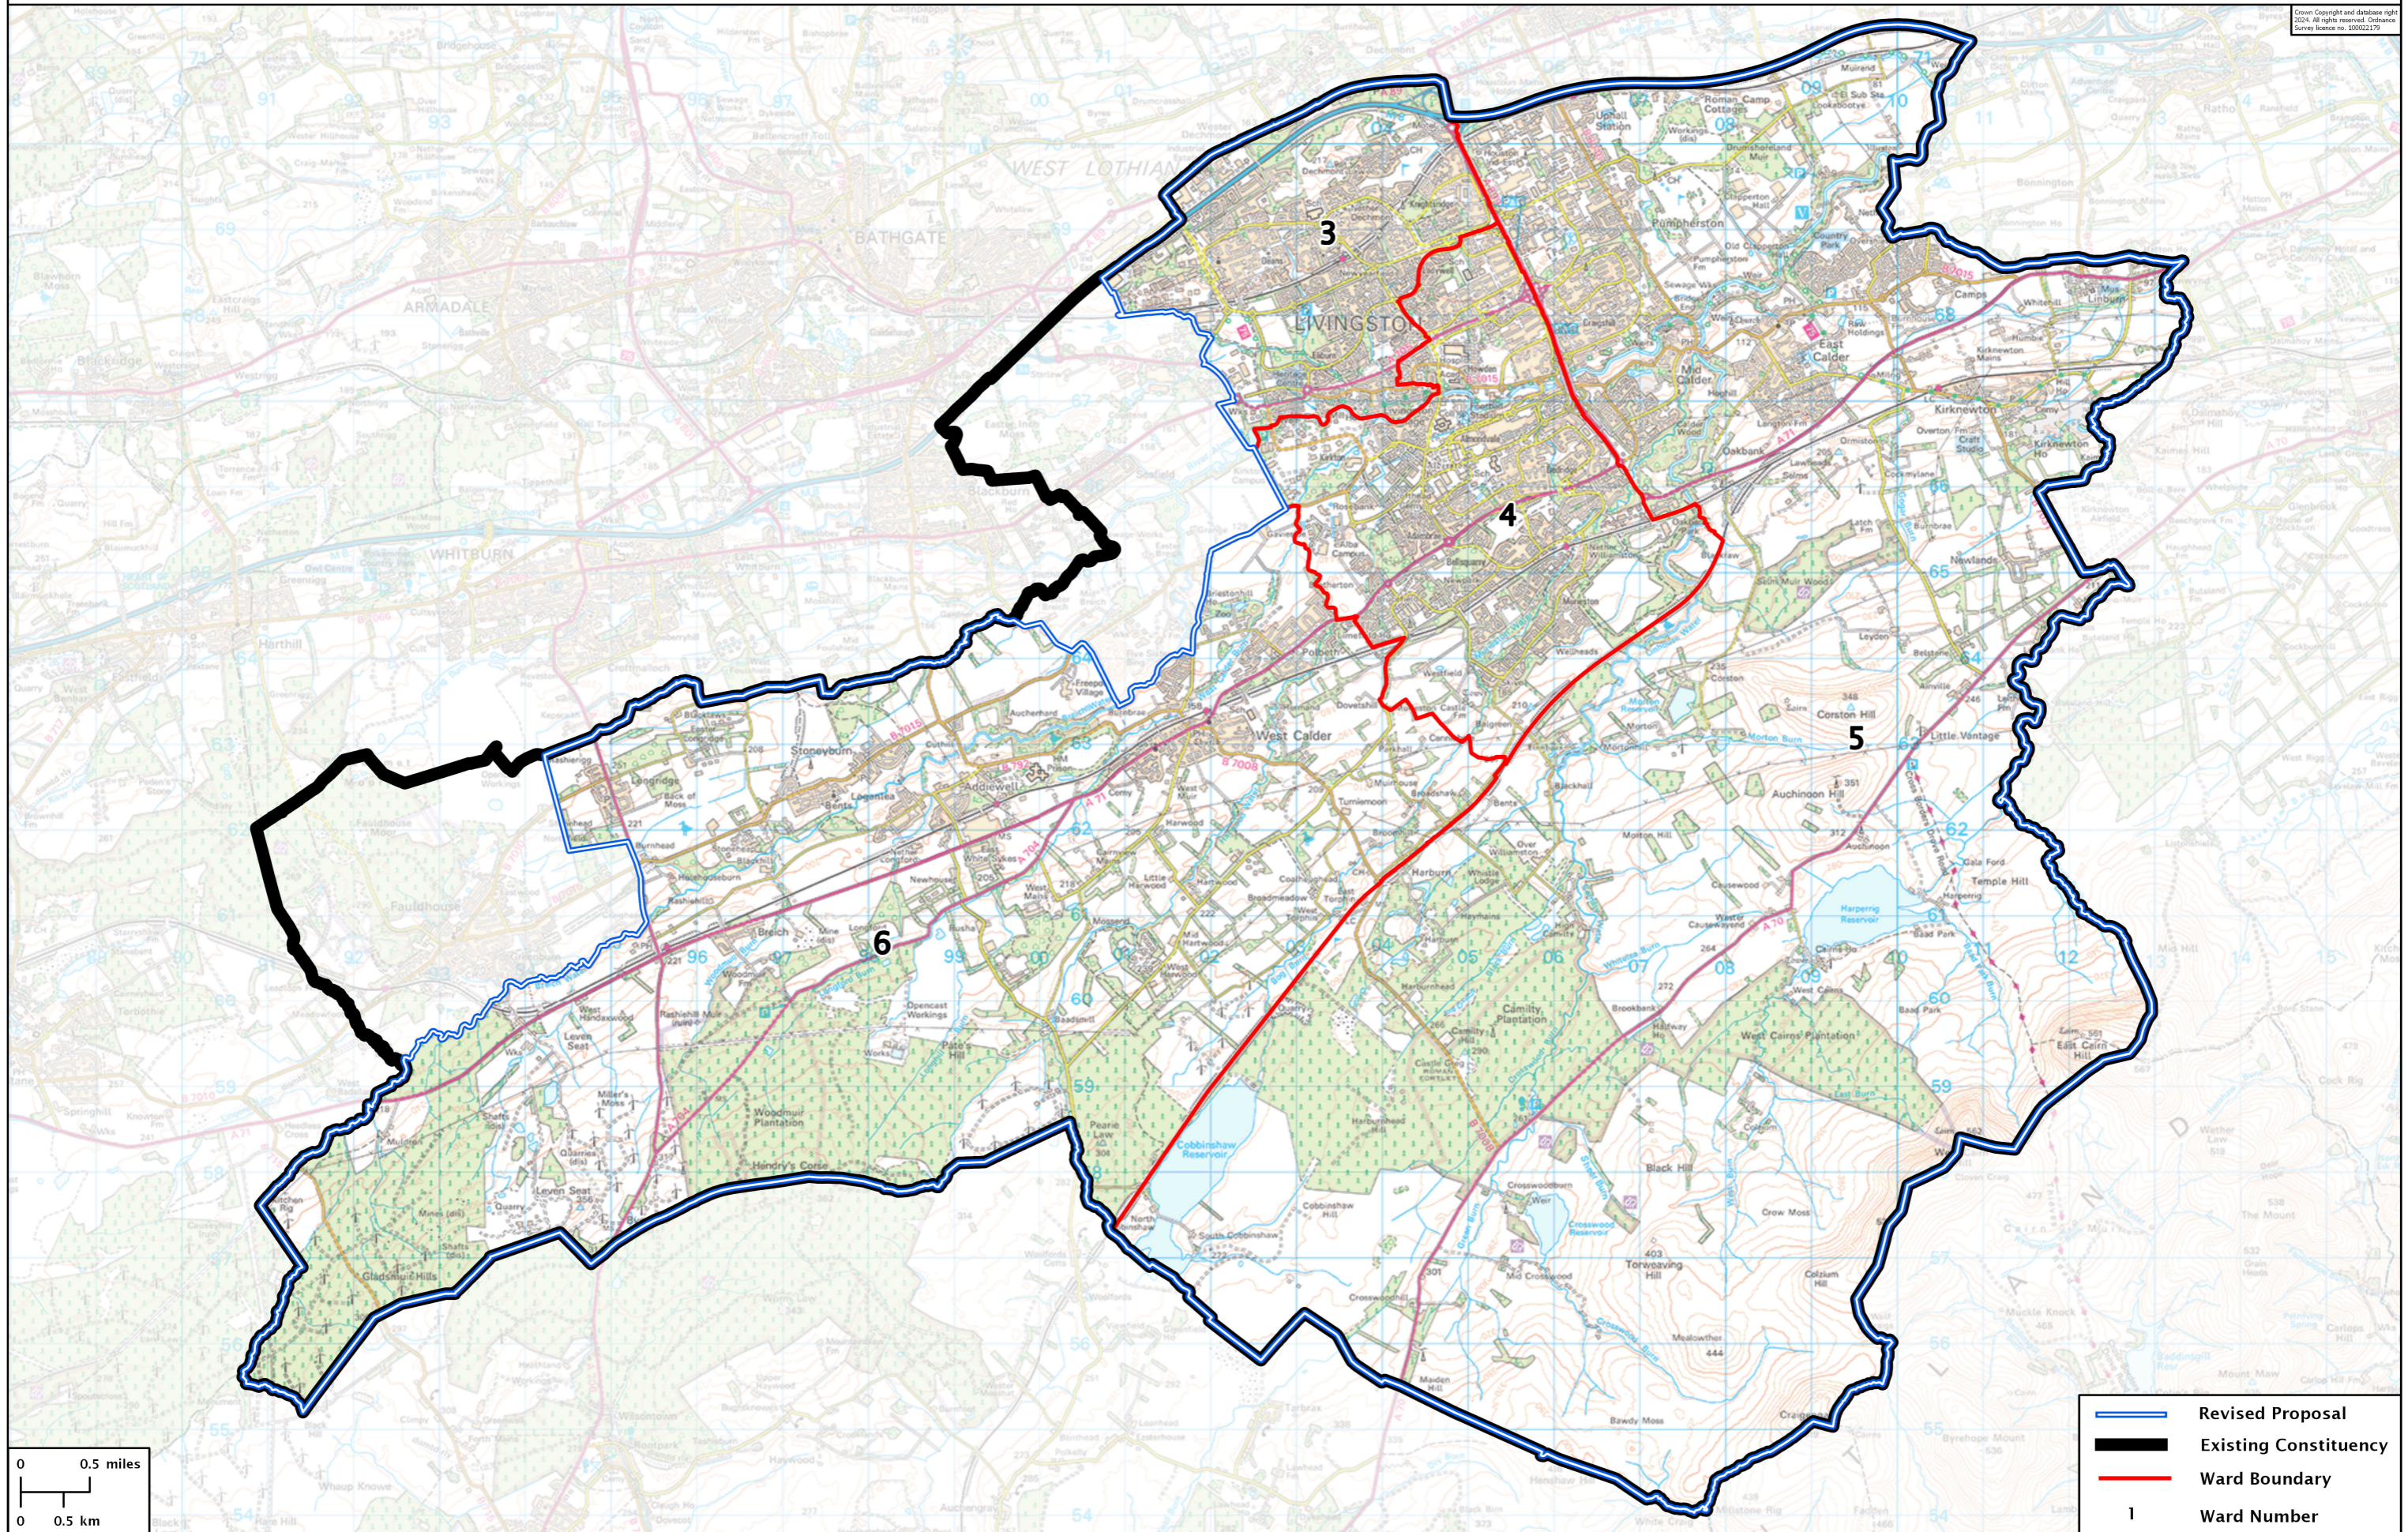

Second Review of Scottish Parliament Boundaries - Revised Proposals

Livingston and Breich Valley Constituency - Electorate 65,050

	Revised Proposal
	Existing Constituency
	Ward Boundary
1	Ward Number