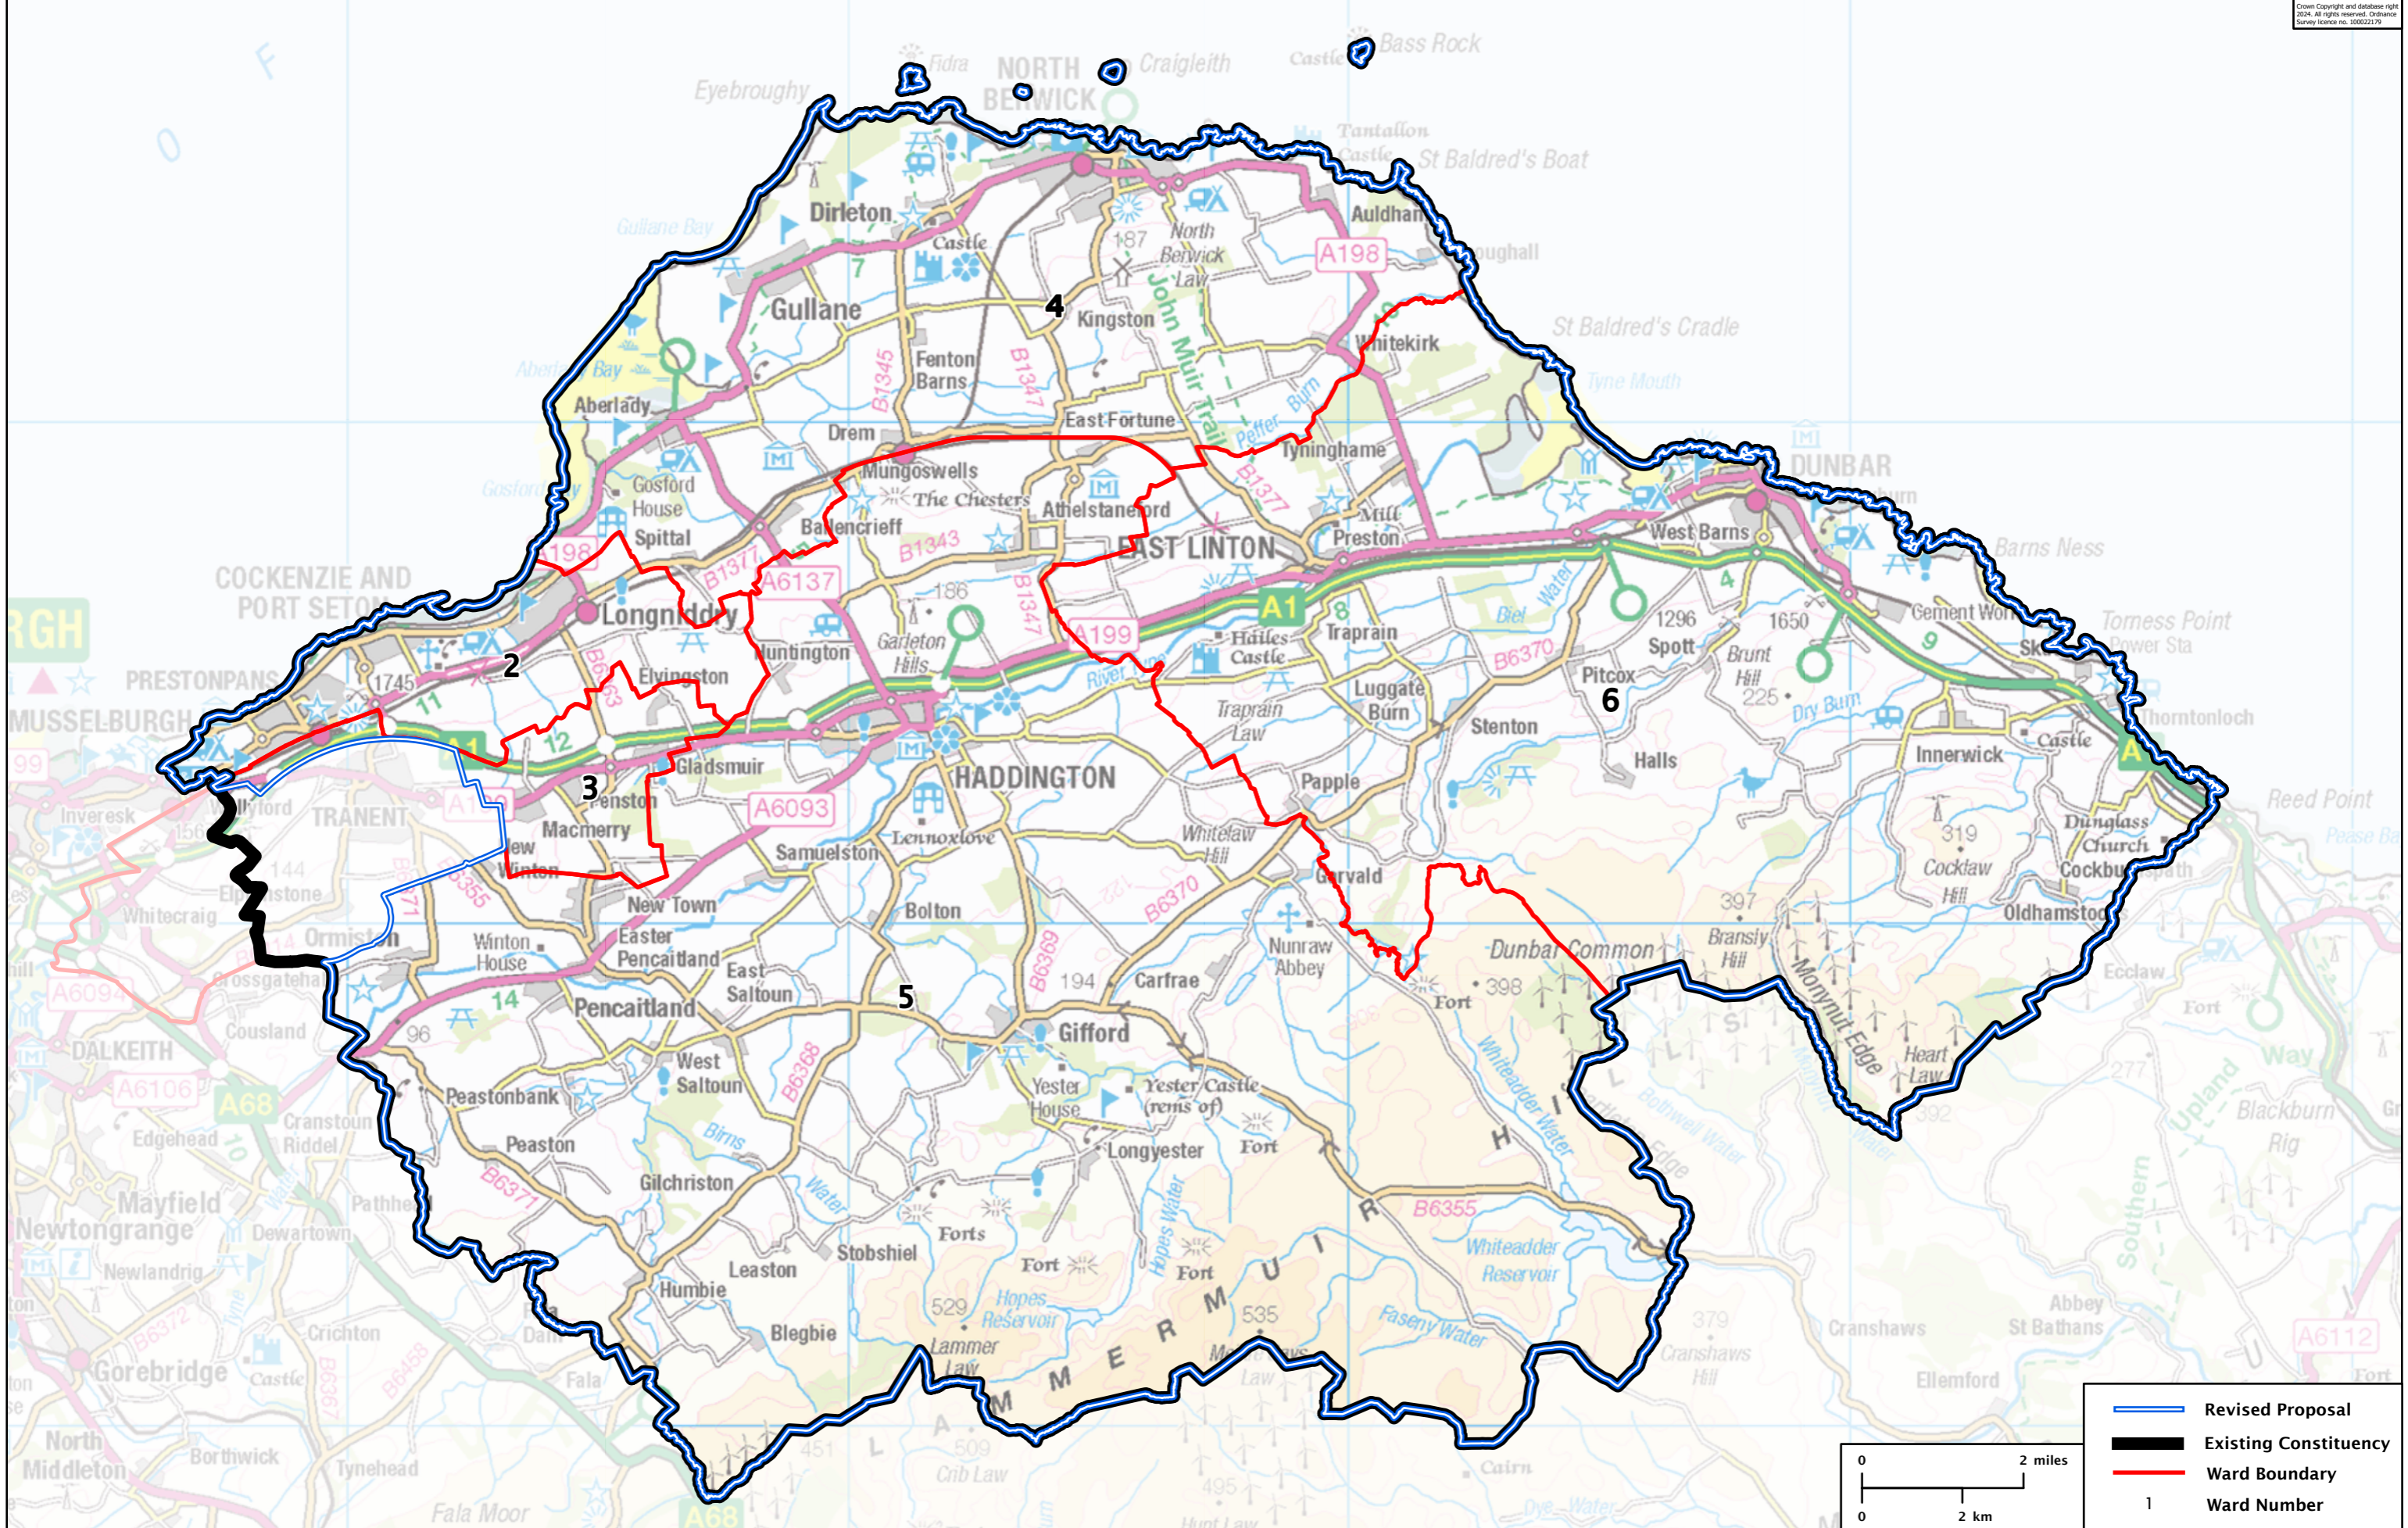

Second Review of Scottish Parliament Boundaries - Revised Proposals

Lothian Eastern County Constituency - Electorate 57,511

	Revised Proposal
	Existing Constituency
	Ward Boundary
	Ward Number