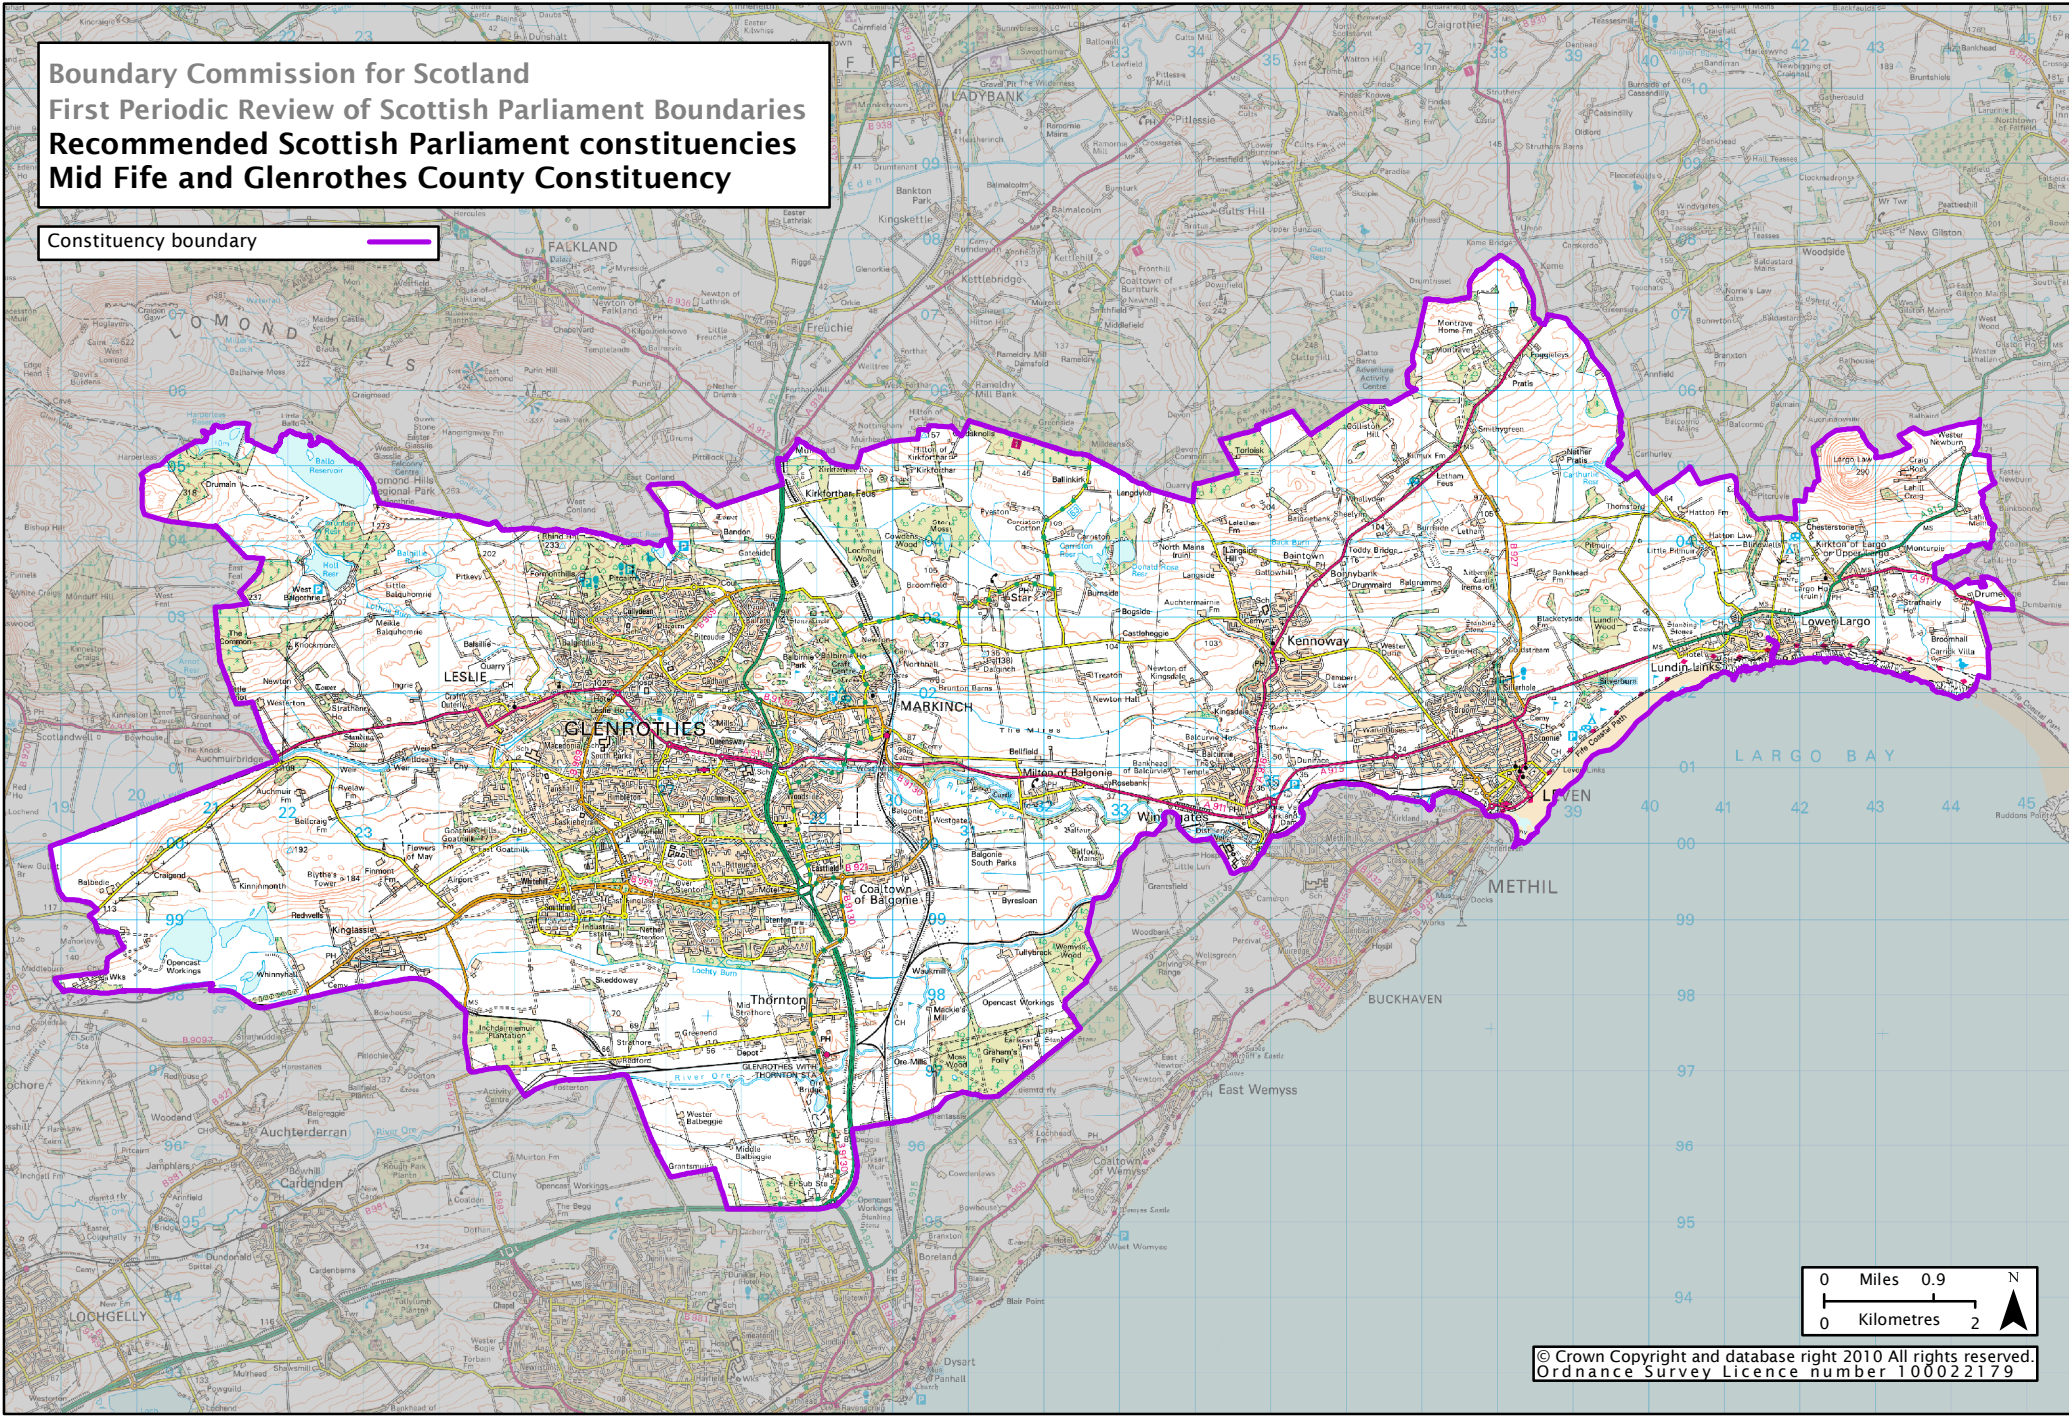

Boundary Commission for Scotland
First Periodic Review of Scottish Parliament Boundaries
Recommended Scottish Parliament constituencies
Mid Fife and Glenrothes County Constituency

Constituency boundary 

© Crown Copyright and database right 2010 All rights reserved.
Ordnance Survey Licence number 100022179