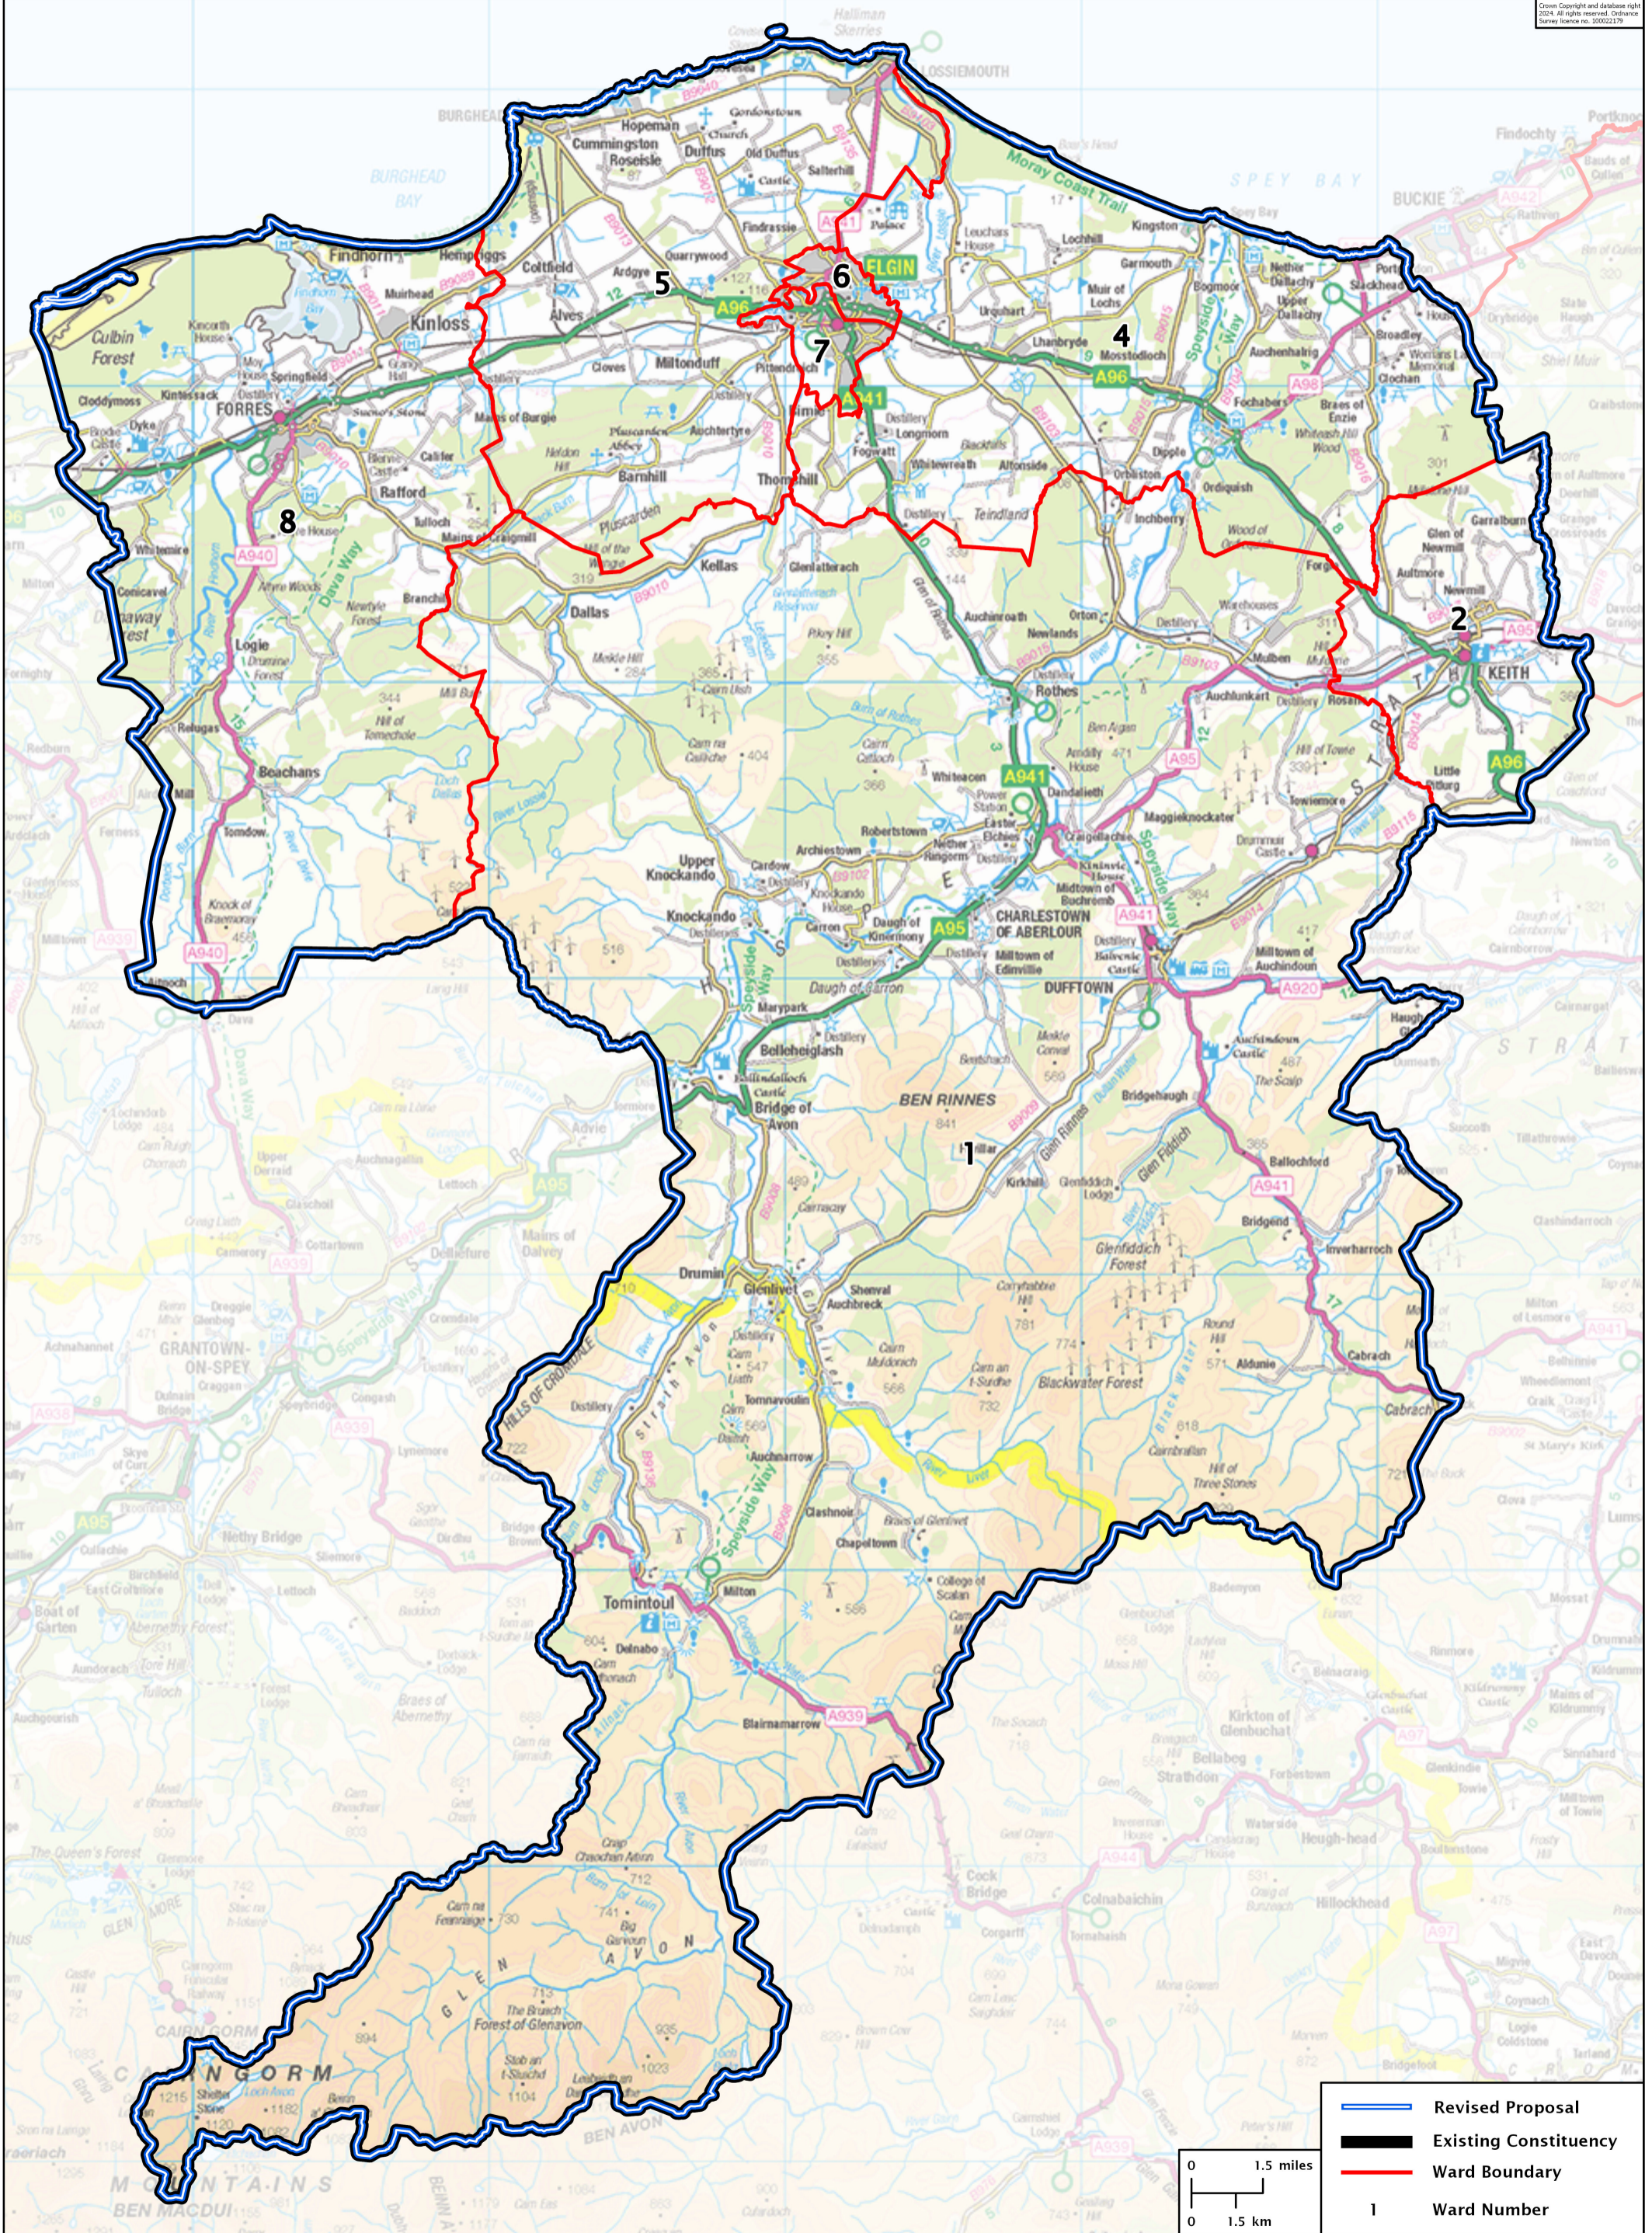

Second Review of Scottish Parliament Boundaries - Revised Proposals

Moray County Constituency - Electorate 63,123

	Revised Proposal
	Existing Constituency
	Ward Boundary
	Ward Number