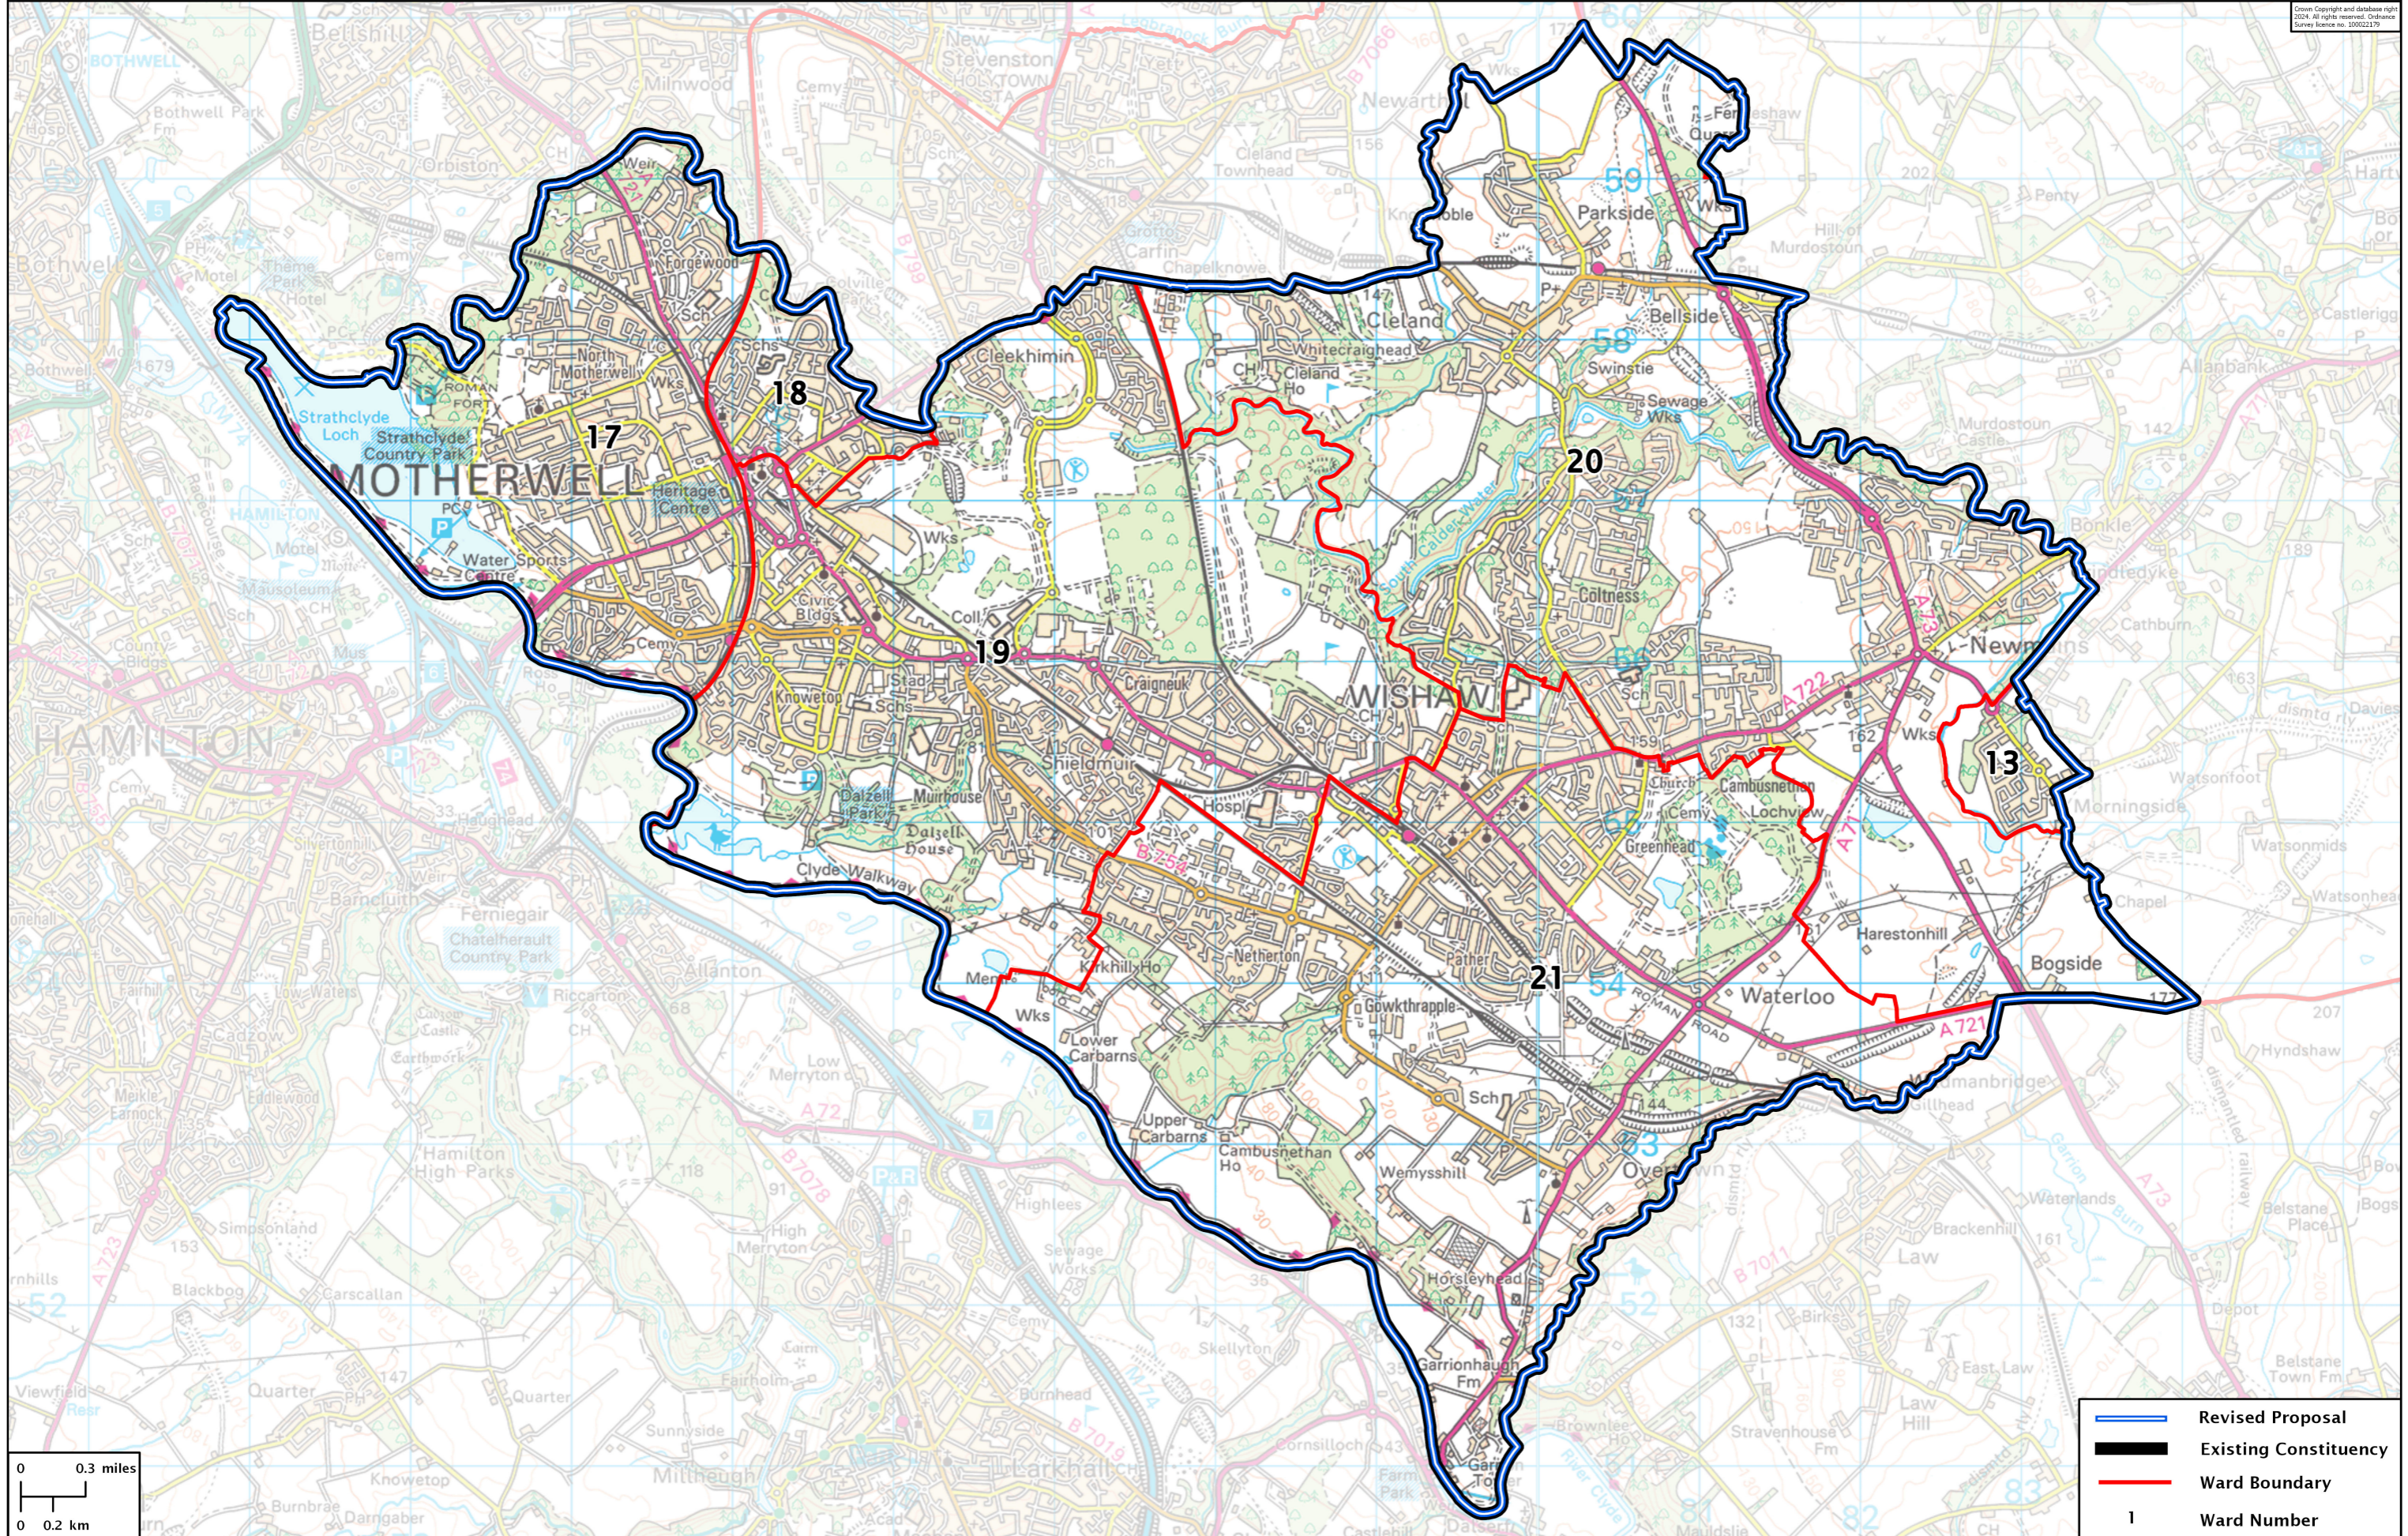

Second Review of Scottish Parliament Boundaries - Revised Proposals

Motherwell and Wishaw Burgh Constituency - Electorate 57,740

	Revised Proposal
	Existing Constituency
	Ward Boundary
	Ward Number