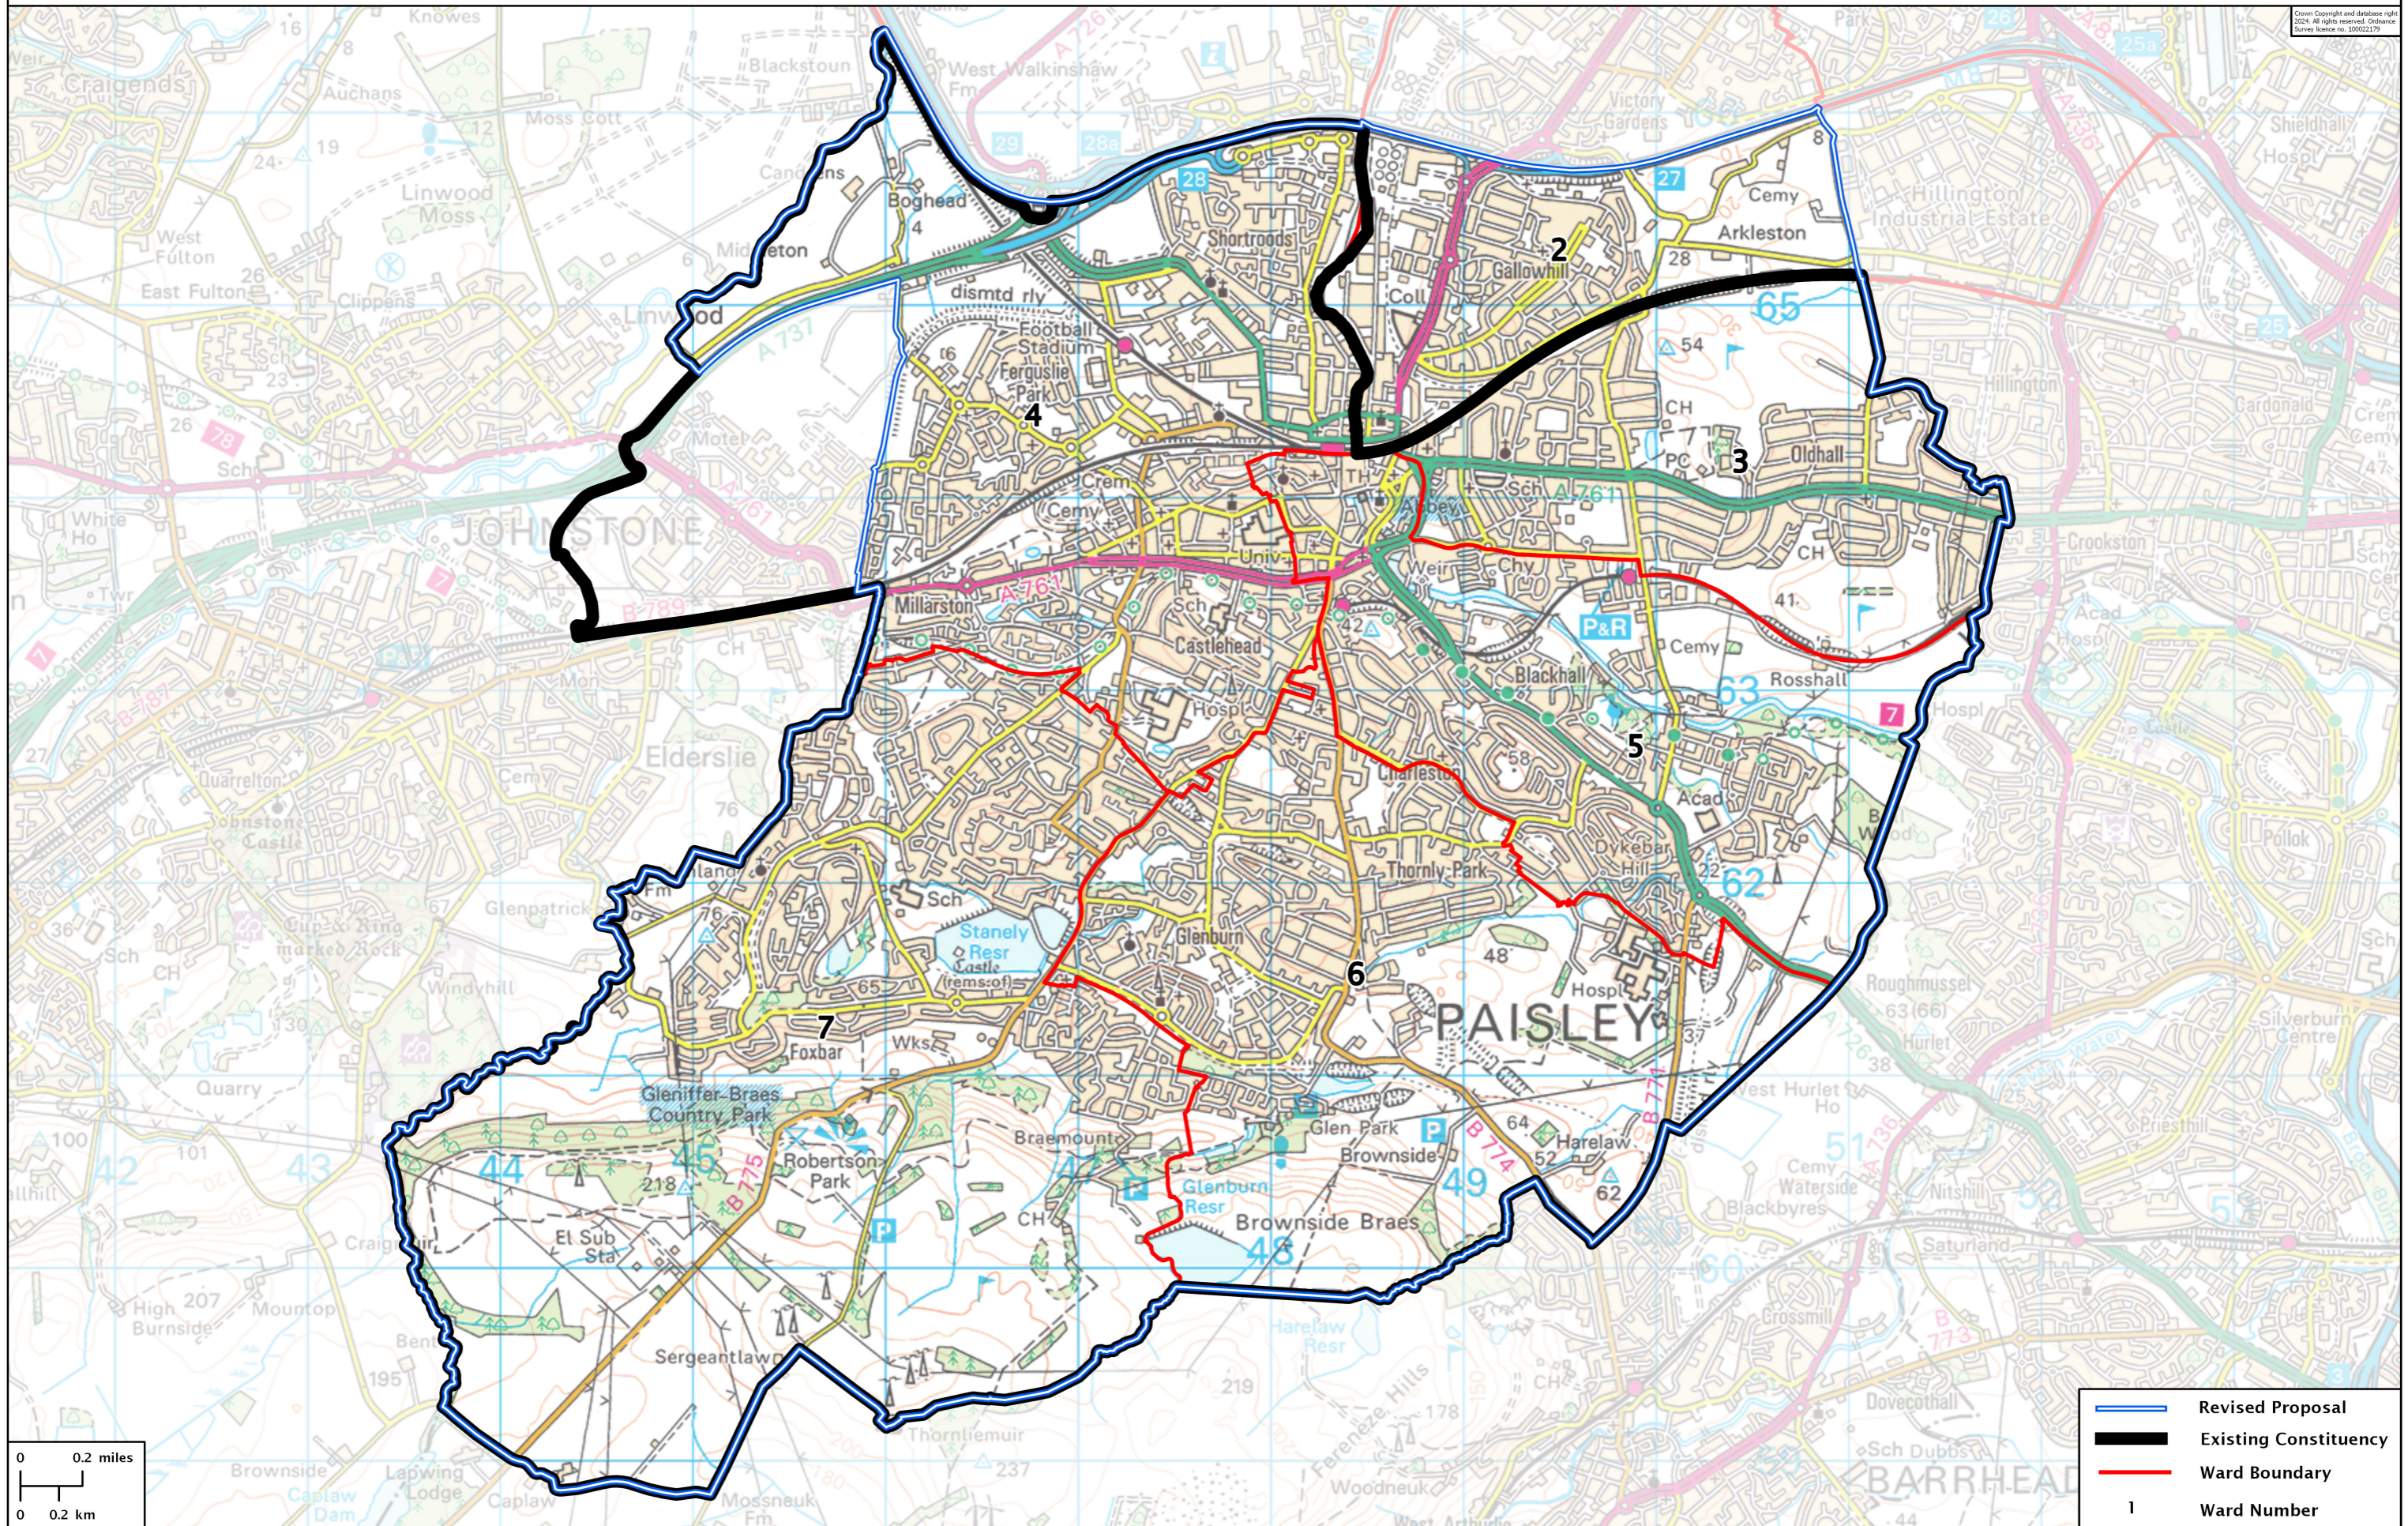

Second Review of Scottish Parliament Boundaries - Revised Proposals

Paisley Burgh Constituency - Electorate 58,563

	Revised Proposal
	Existing Constituency
	Ward Boundary
	Ward Number