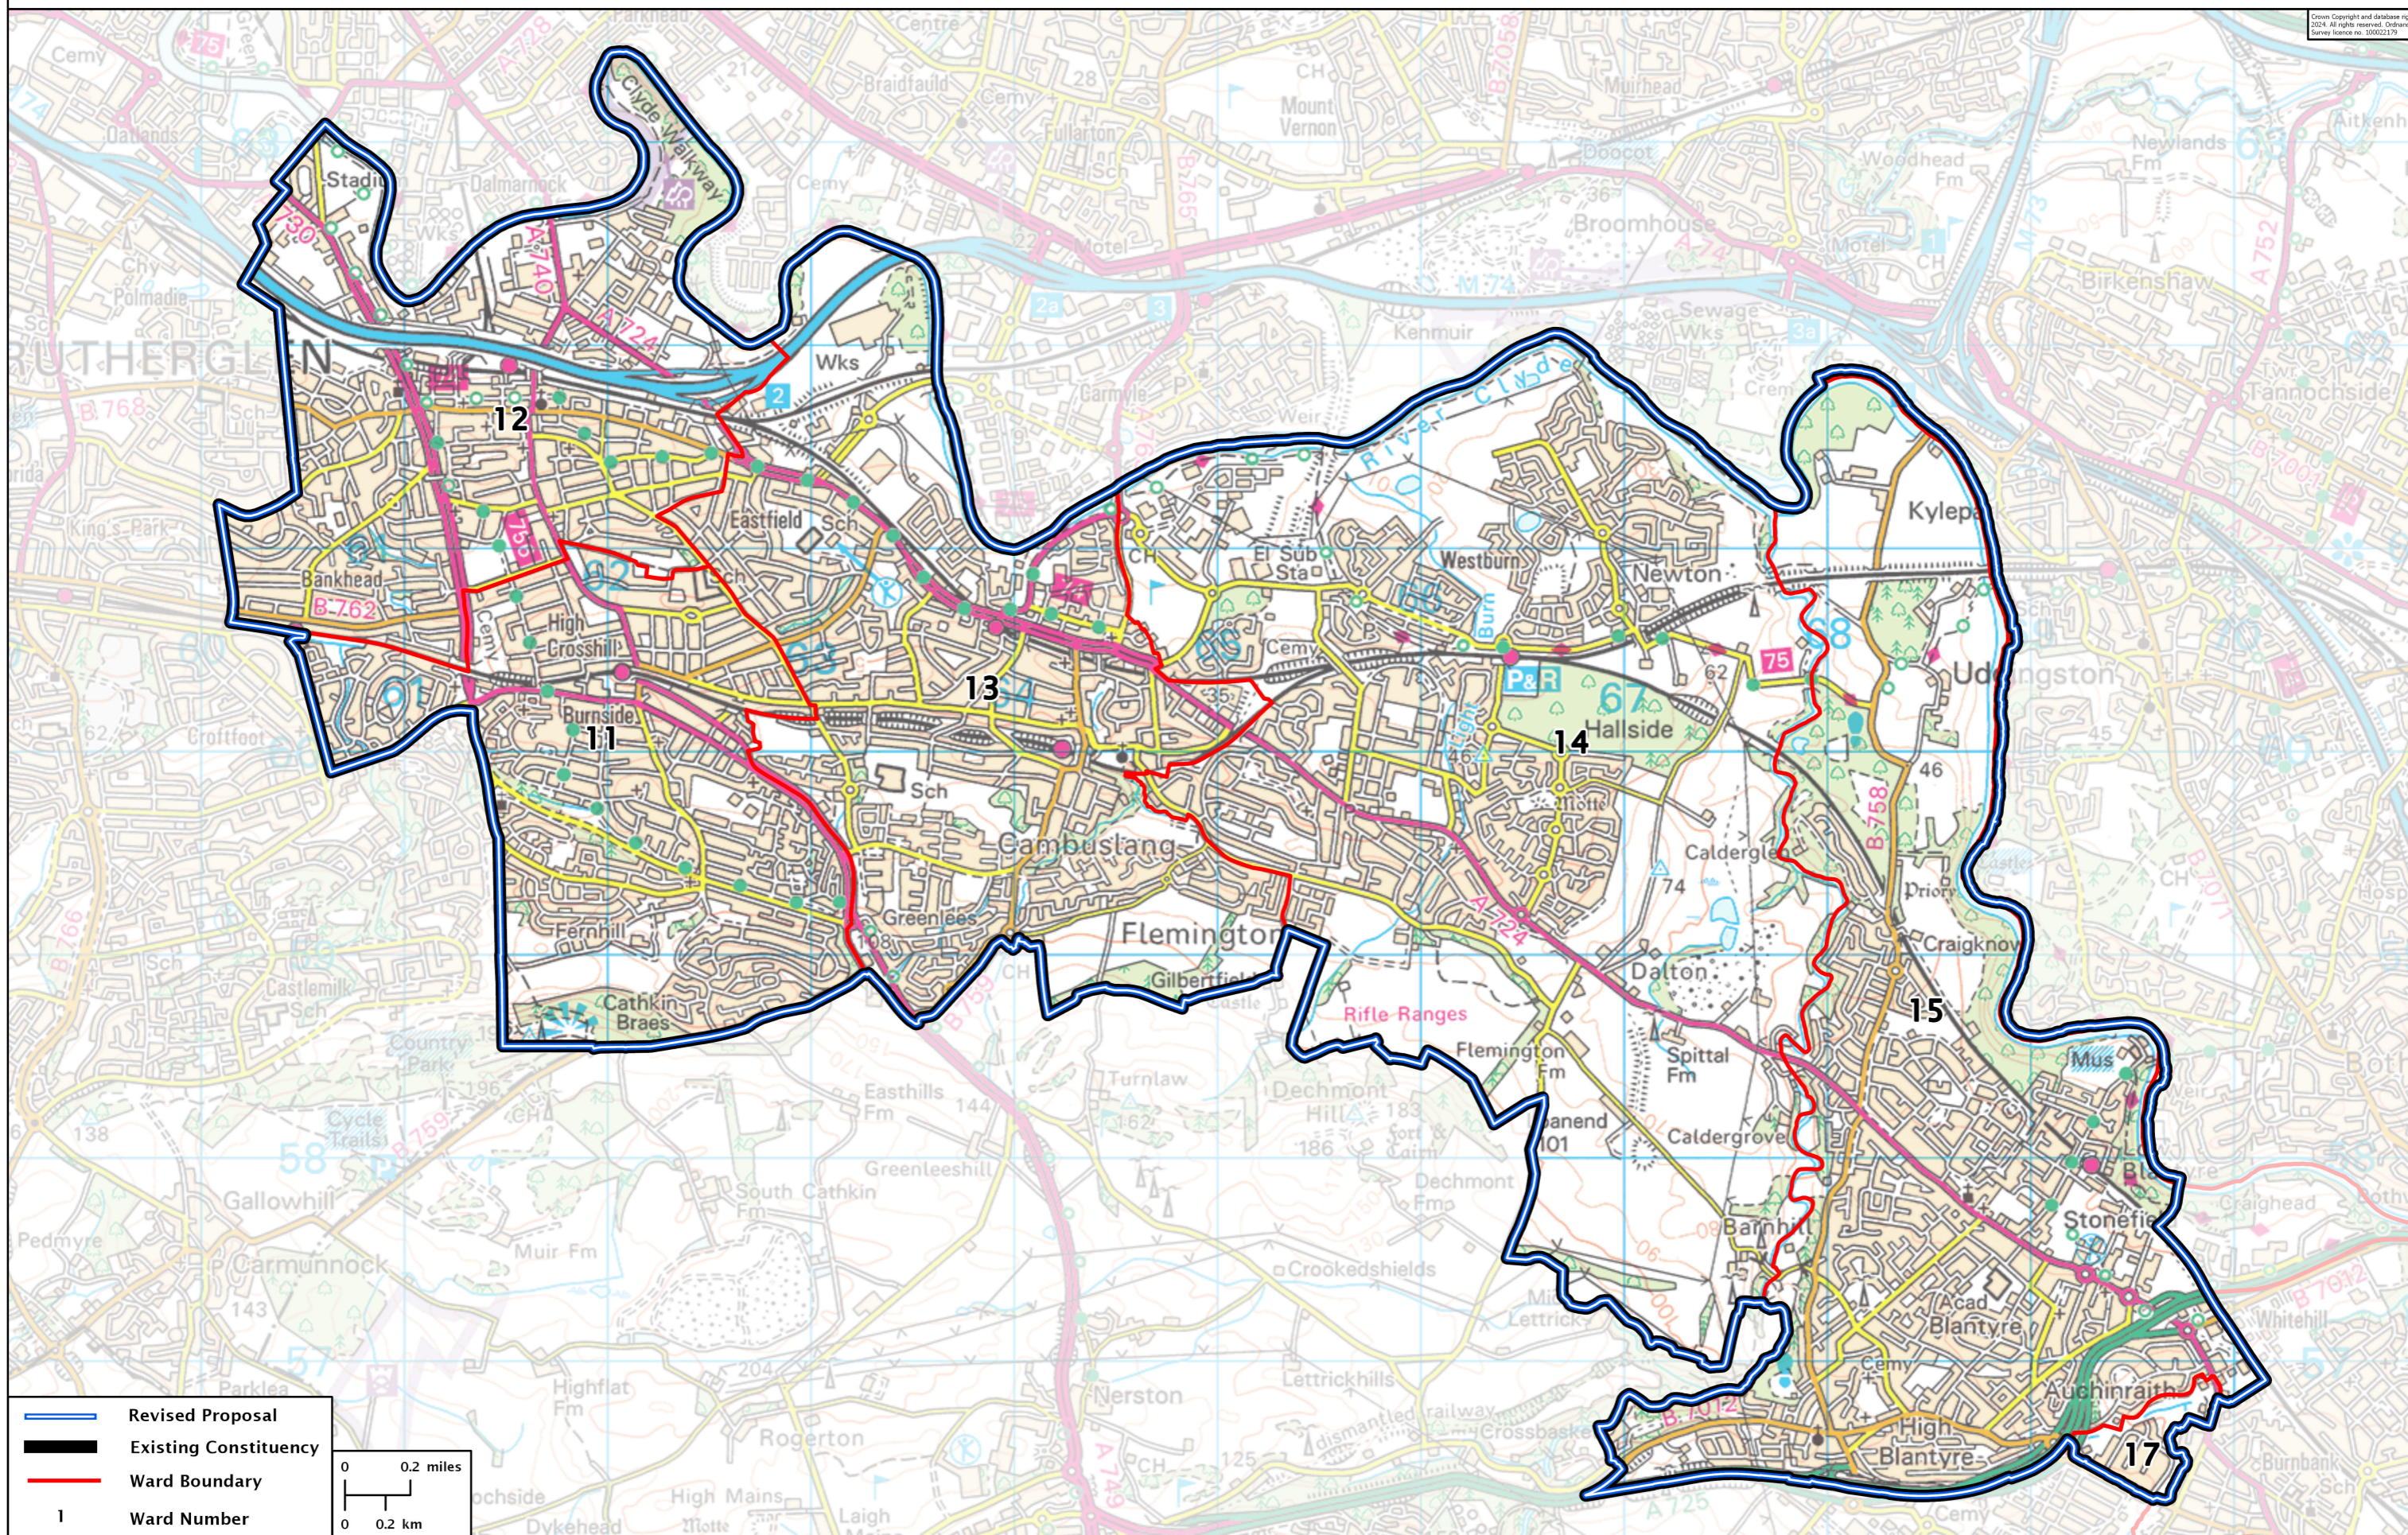

Second Review of Scottish Parliament Boundaries - Revised Proposals

Rutherglen Burgh Constituency - Electorate 62,885