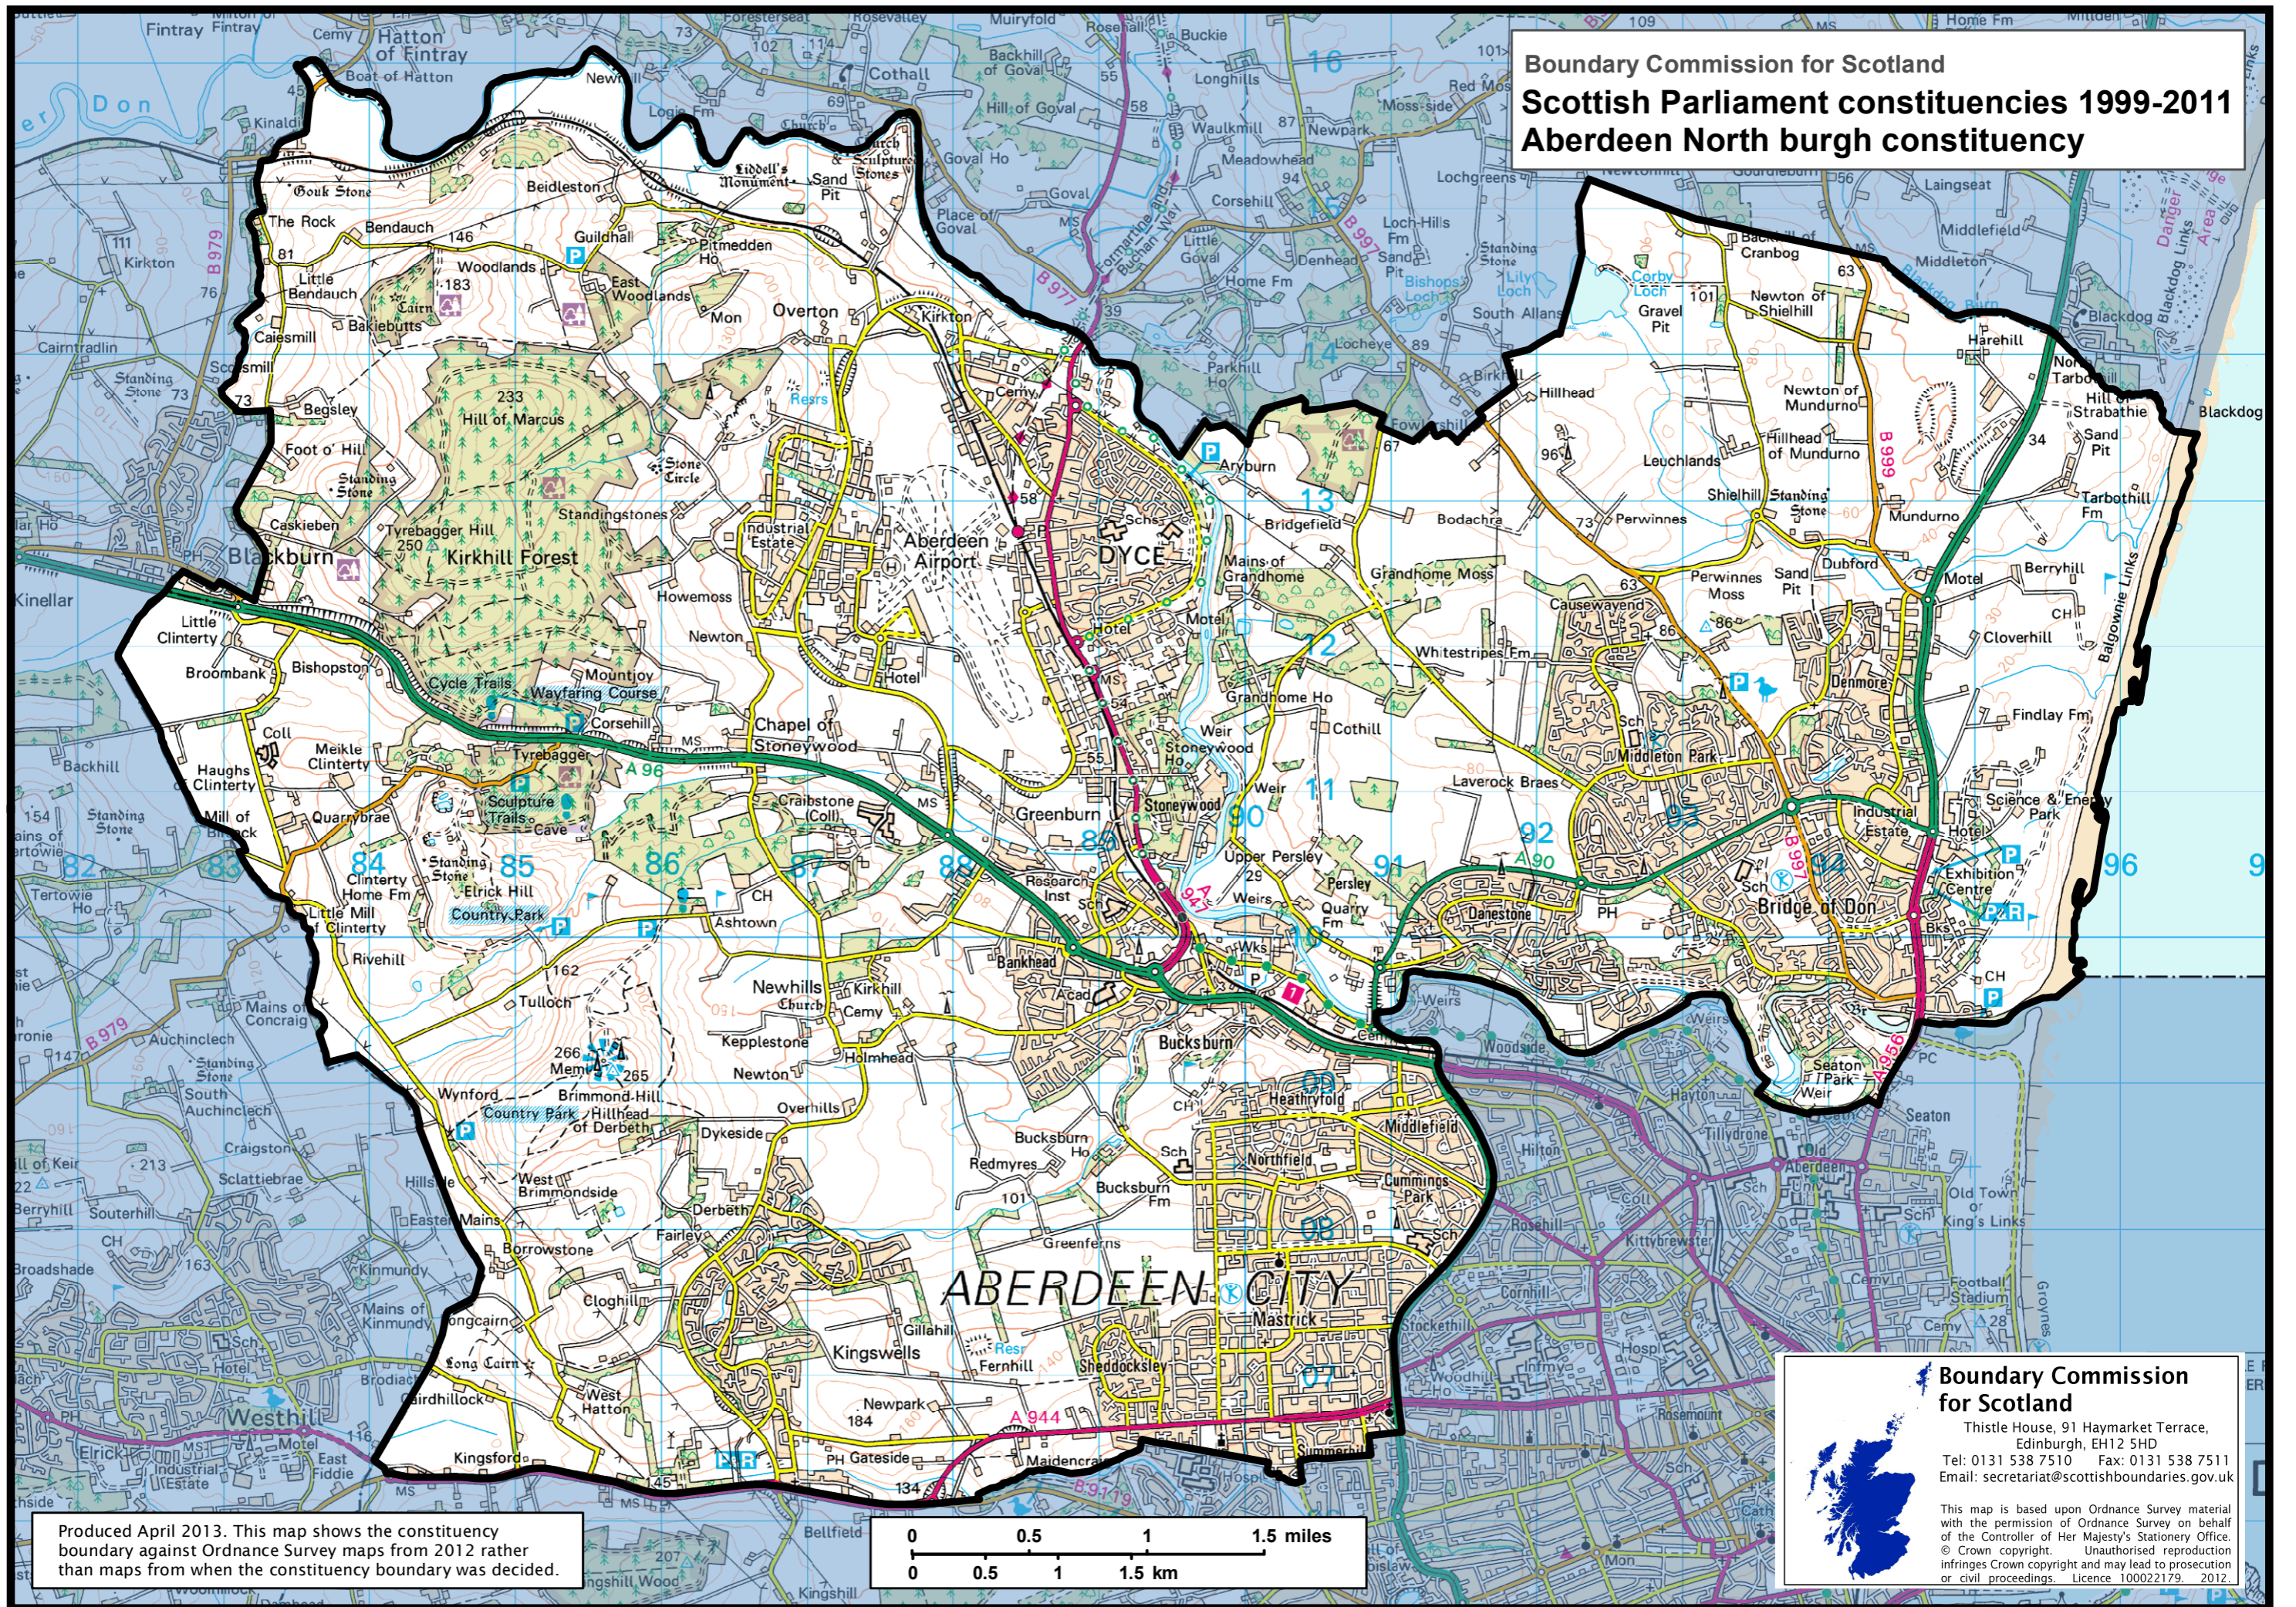

Boundary Commission for Scotland
Scottish Parliament constituencies 1999-2011
Aberdeen North burgh constituency

Produced April 2013. This map shows the constituency boundary against Ordnance Survey maps from 2012 rather than maps from when the constituency boundary was decided.