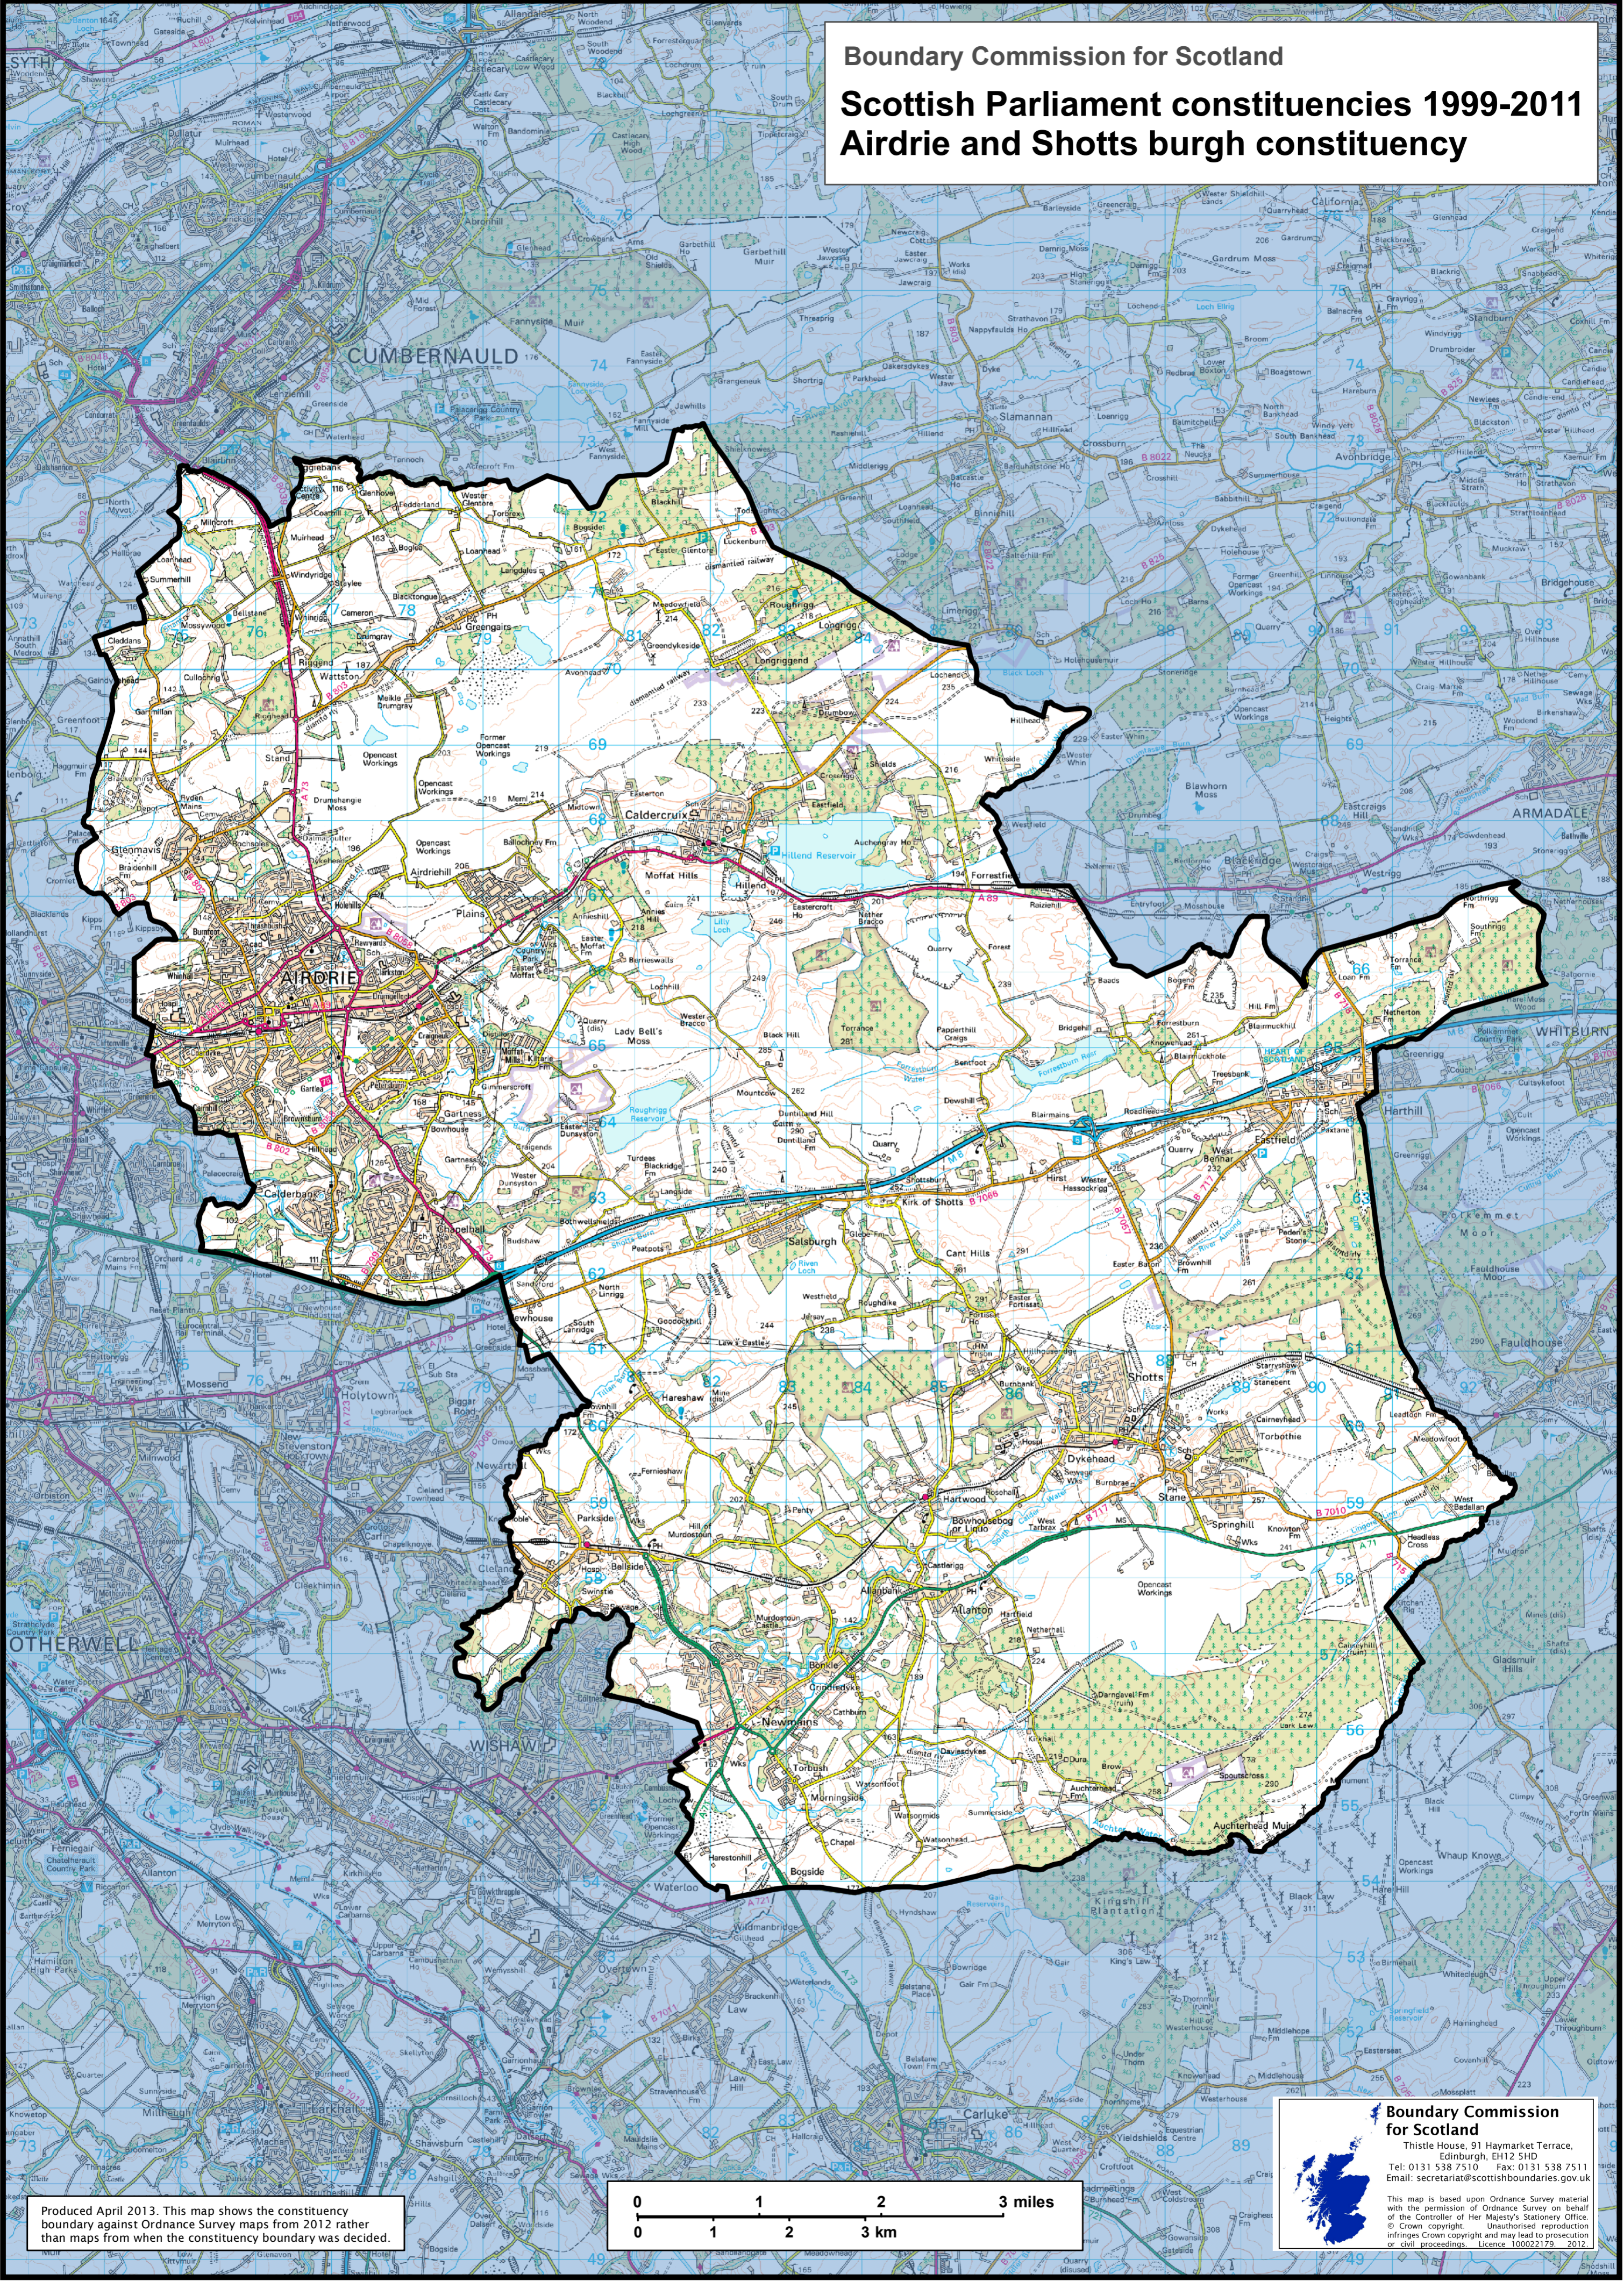

Boundary Commission for Scotland
Scottish Parliament constituencies 1999-2011
Airdrie and Shotts burgh constituency

Produced April 2013. This map shows the constituency boundary against Ordnance Survey maps from 2012 rather than maps from when the constituency boundary was decided.

Boundary Commission for Scotland
Thistle House, 91 Haymarket Terrace,
Edinburgh, EH12 5HD
Tel: 0131 538 7510 Fax: 0131 538 7511
Email: secretariat@scottishboundaries.gov.uk

This map is based upon Ordnance Survey material with the permission of Ordnance Survey on behalf of the Controller of Her Majesty's Stationery Office. © Crown copyright. Unauthorised reproduction infringes Crown copyright and may lead to prosecution or civil proceedings. Licence 10002179, 2012.