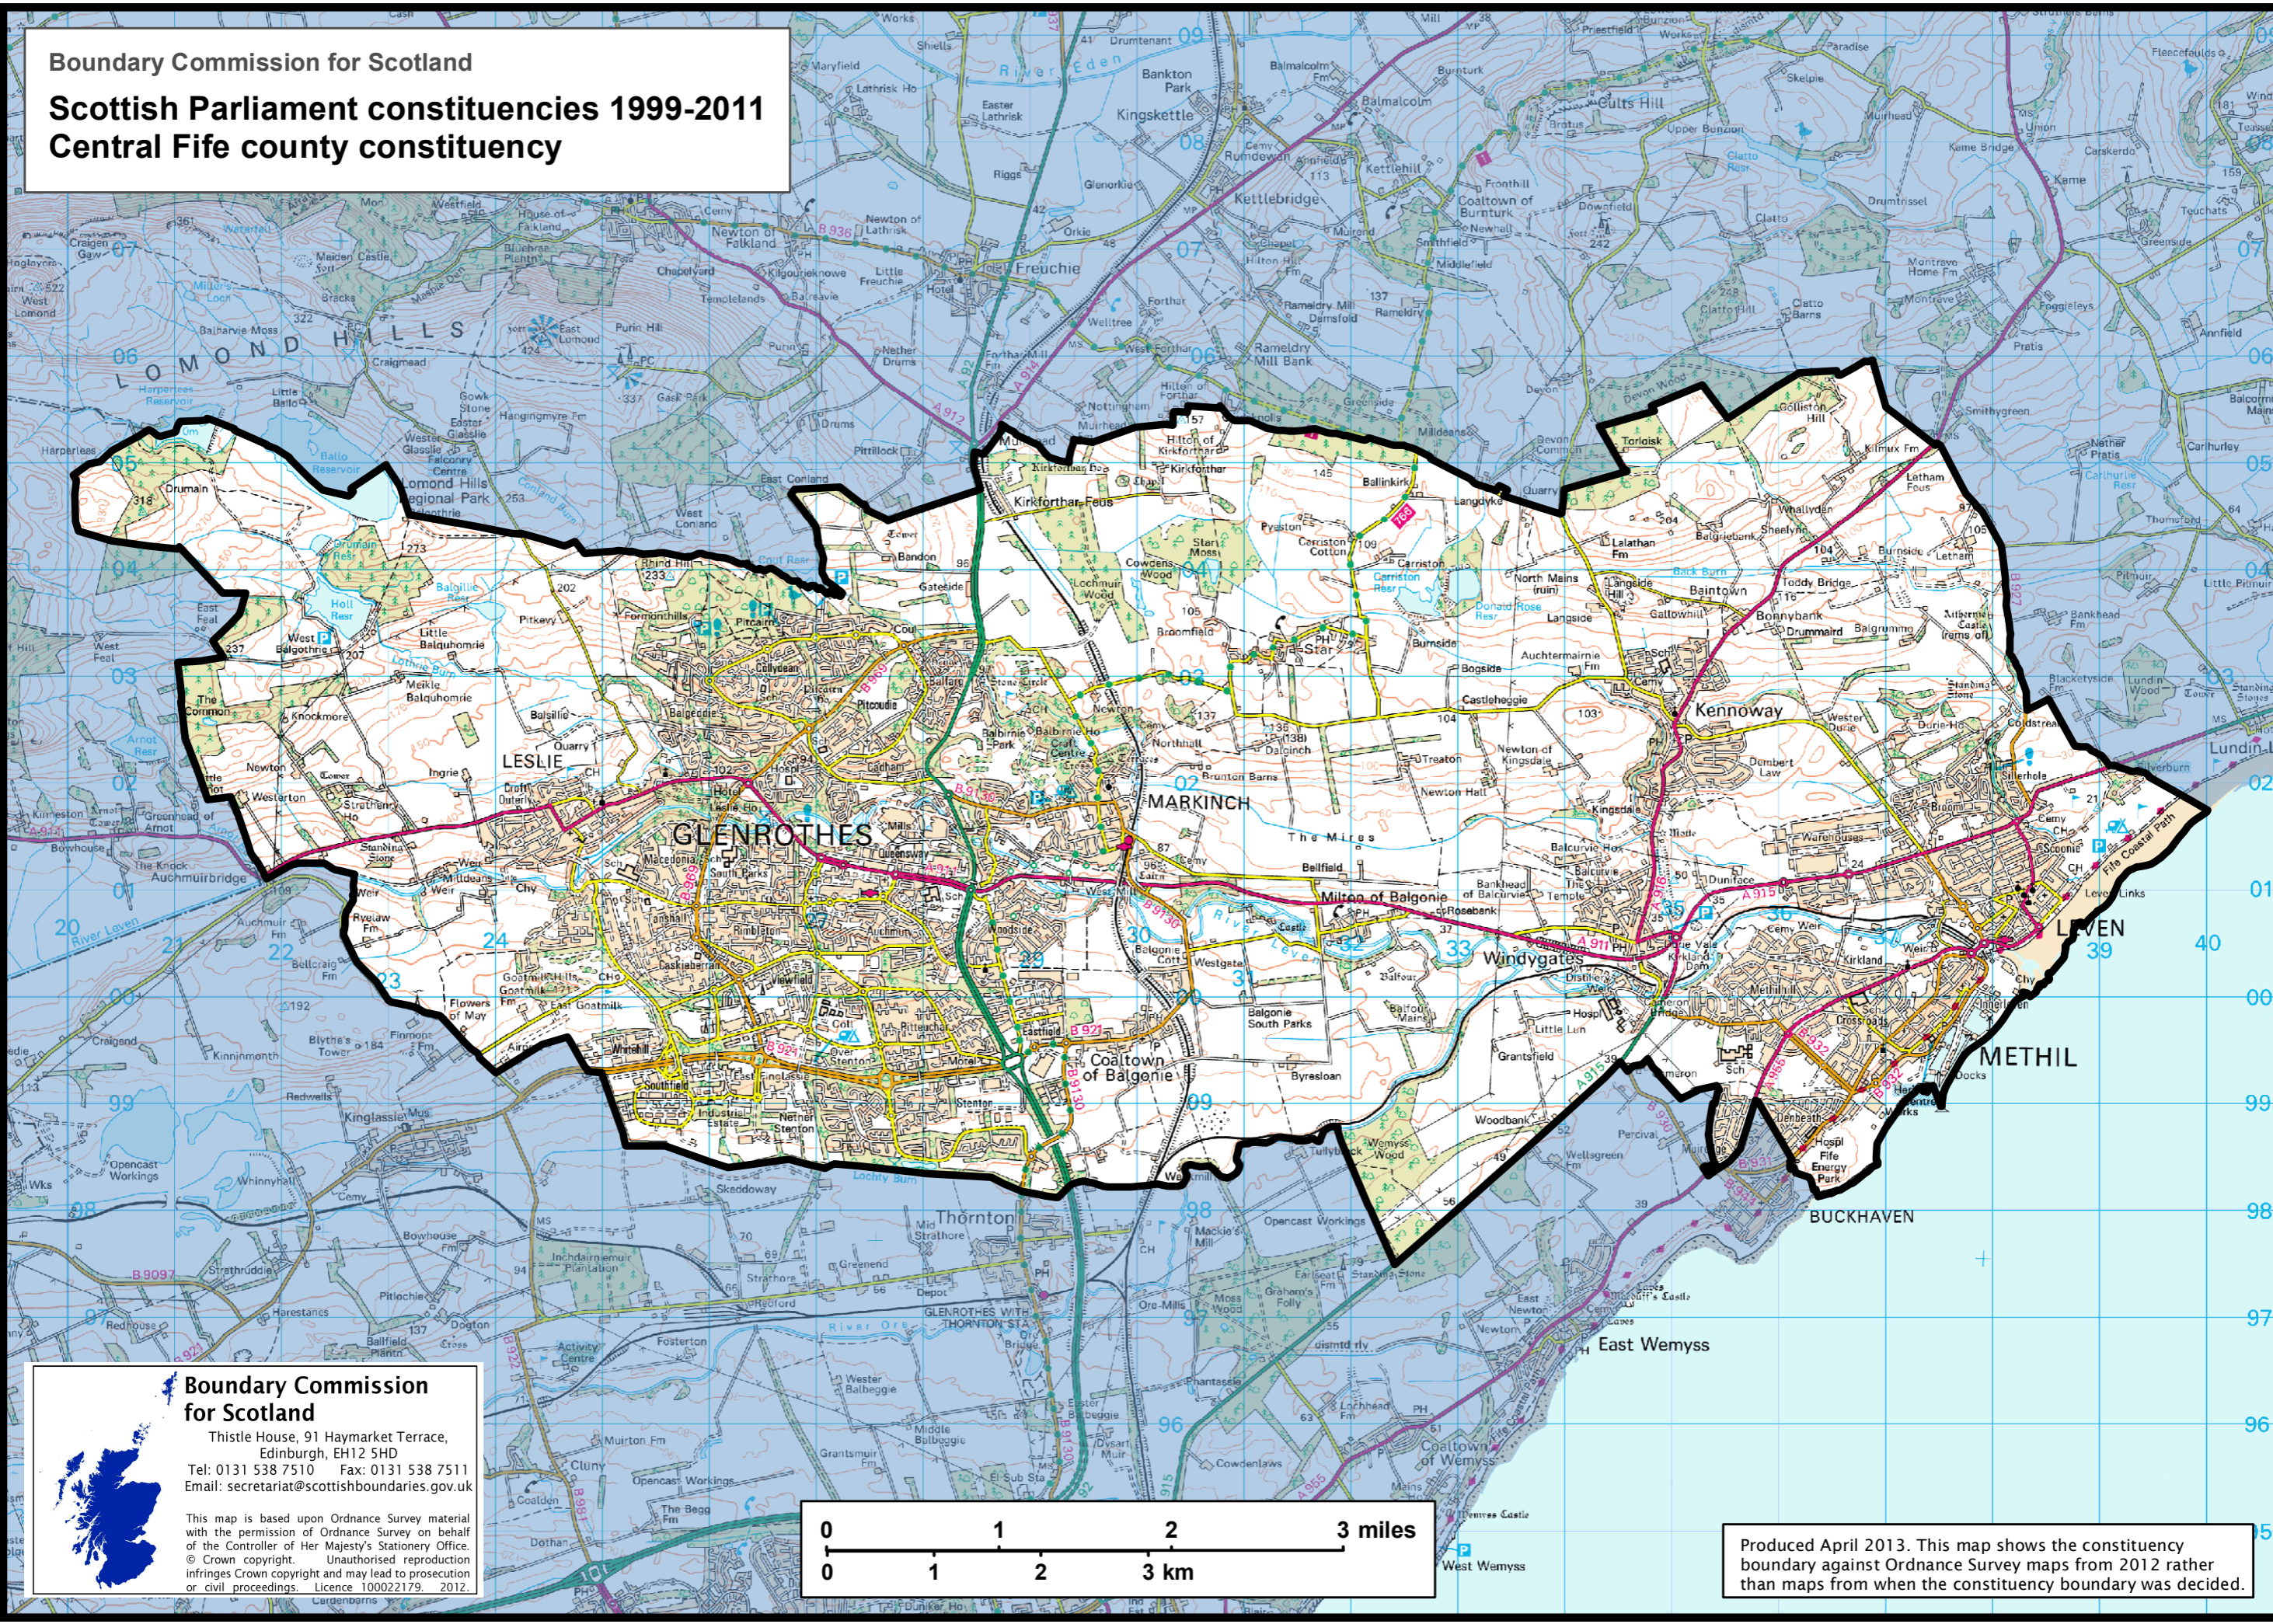

**Boundary Commission for Scotland**  
**Scottish Parliament constituencies 1999-2011**  
**Central Fife county constituency**

**Boundary Commission for Scotland**  
 Thistle House, 91 Haymarket Terrace,  
 Edinburgh, EH12 5HD  
 Tel: 0131 538 7510 Fax: 0131 538 7511  
 Email: [secretariat@scottishboundaries.gov.uk](mailto:secretariat@scottishboundaries.gov.uk)

This map is based upon Ordnance Survey material with the permission of Ordnance Survey on behalf of the Controller of Her Majesty's Stationery Office. © Crown copyright. Unauthorised reproduction infringes Crown copyright and may lead to prosecution or civil proceedings. Licence 100022179. 2012.

Produced April 2013. This map shows the constituency boundary against Ordnance Survey maps from 2012 rather than maps from when the constituency boundary was decided.