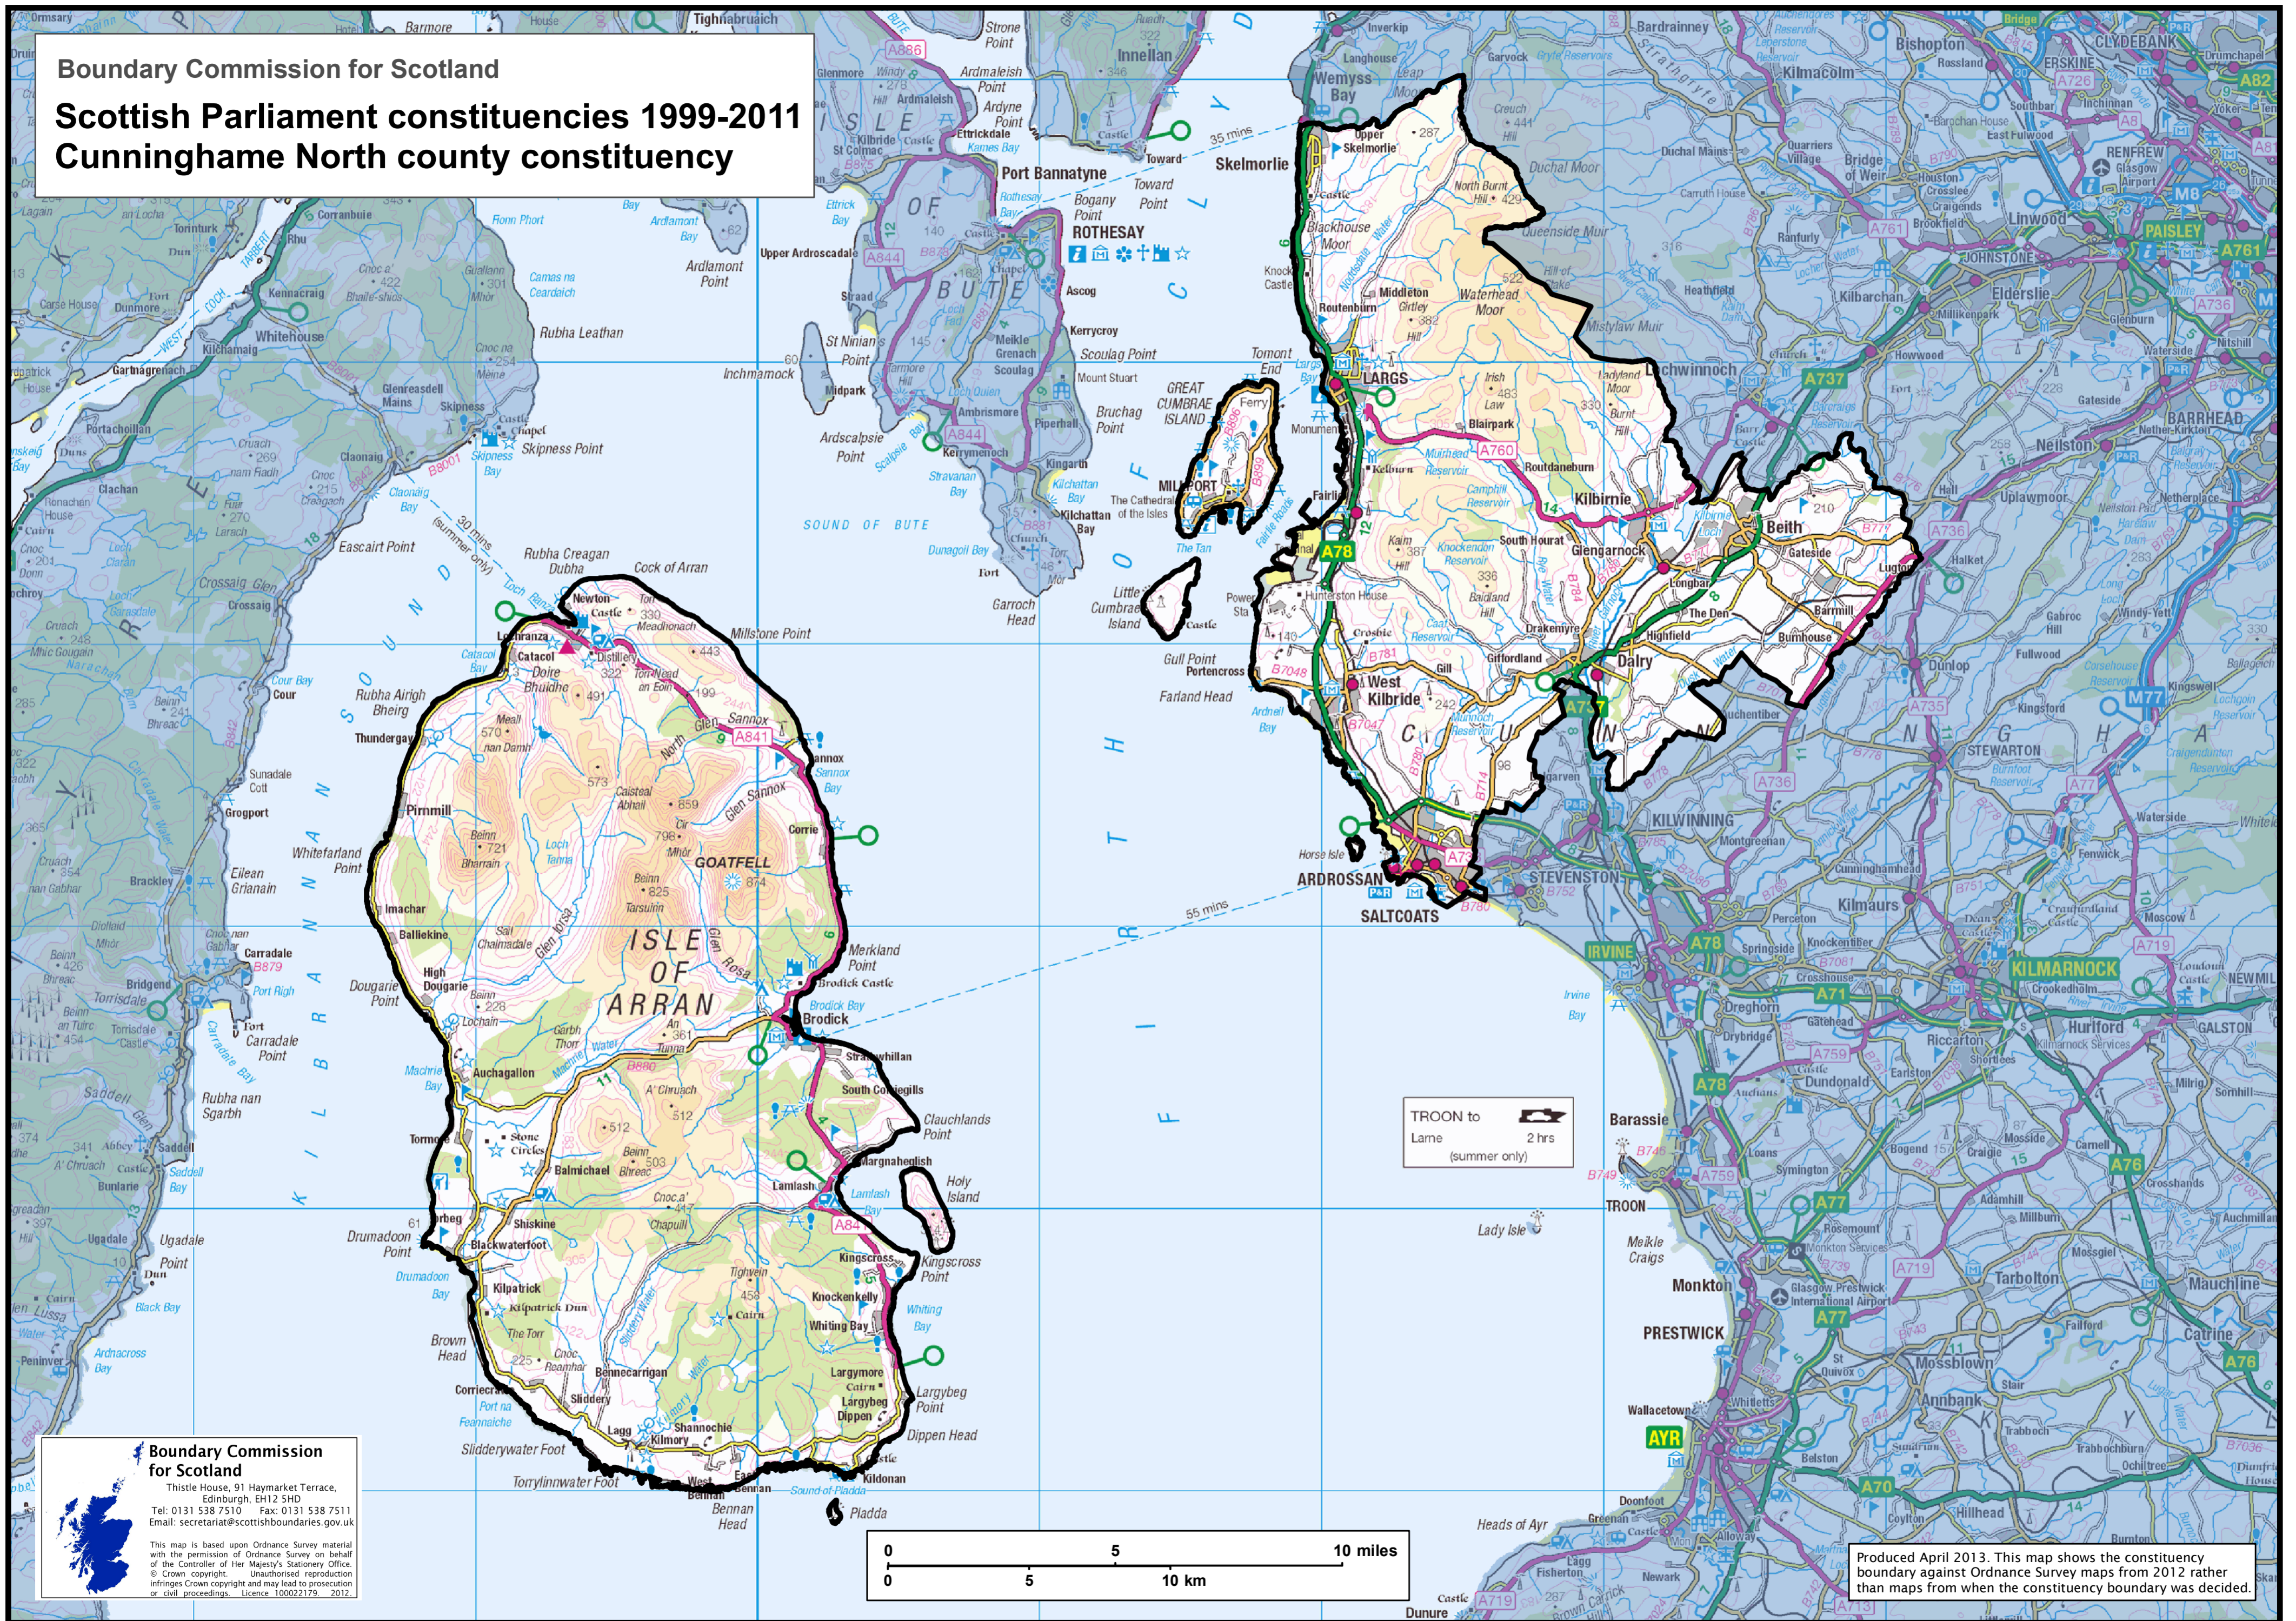

Boundary Commission for Scotland
Scottish Parliament constituencies 1999-2011
Cunninghame North county constituency

Boundary Commission for Scotland
Thistle House, 91 Haymarket Terrace,
Edinburgh, EH12 5HD
Tel: 0131 538 7510 Fax: 0131 538 7511
Email: secretariat@scottishboundaries.gov.uk

Produced April 2013. This map shows the constituency boundary against Ordnance Survey maps from 2012 rather than maps from when the constituency boundary was decided.