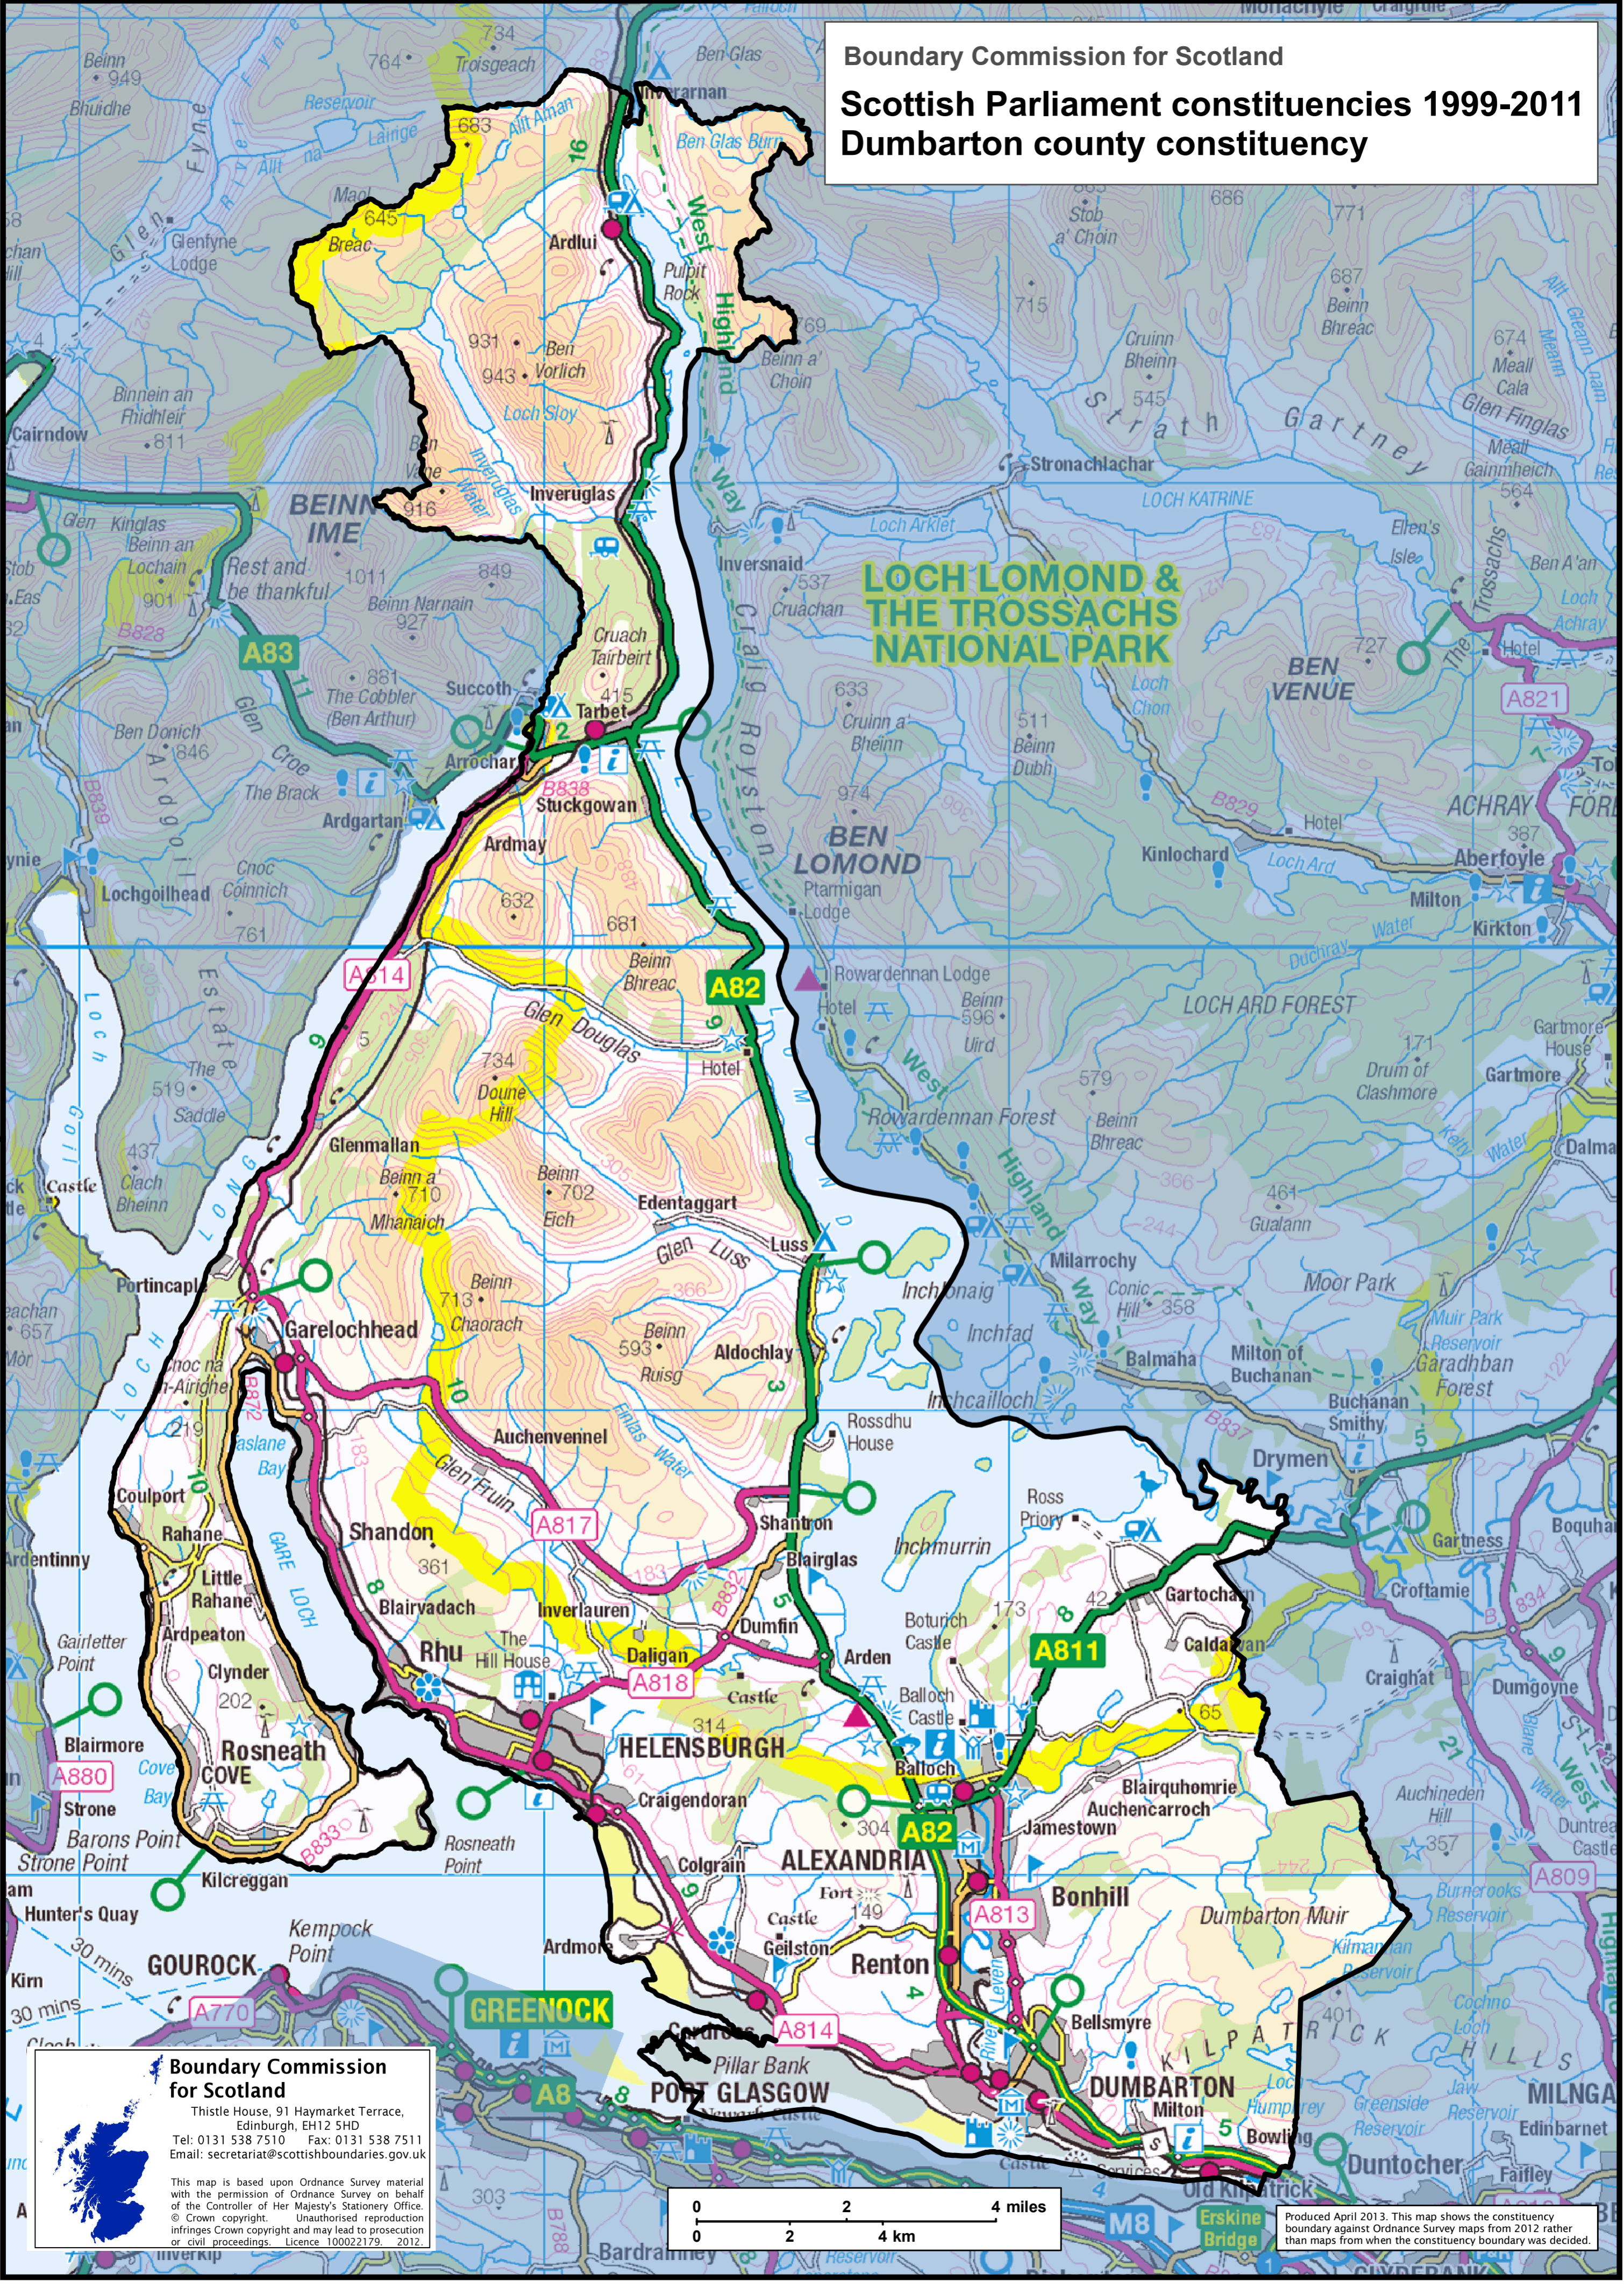

Boundary Commission for Scotland
Scottish Parliament constituencies 1999-2011
Dumbarton county constituency

Boundary Commission for Scotland
 Thistle House, 91 Haymarket Terrace,
 Edinburgh, EH12 5HD
 Tel: 0131 538 7510 Fax: 0131 538 7511
 Email: secretariat@scottishboundaries.gov.uk

This map is based upon Ordnance Survey material with the permission of Ordnance Survey on behalf of the Controller of Her Majesty's Stationery Office. © Crown copyright. Unauthorised reproduction infringes Crown copyright and may lead to prosecution or civil proceedings. Licence 100022179, 2012.

Produced April 2013. This map shows the constituency boundary against Ordnance Survey maps from 2012 rather than maps from when the constituency boundary was decided.