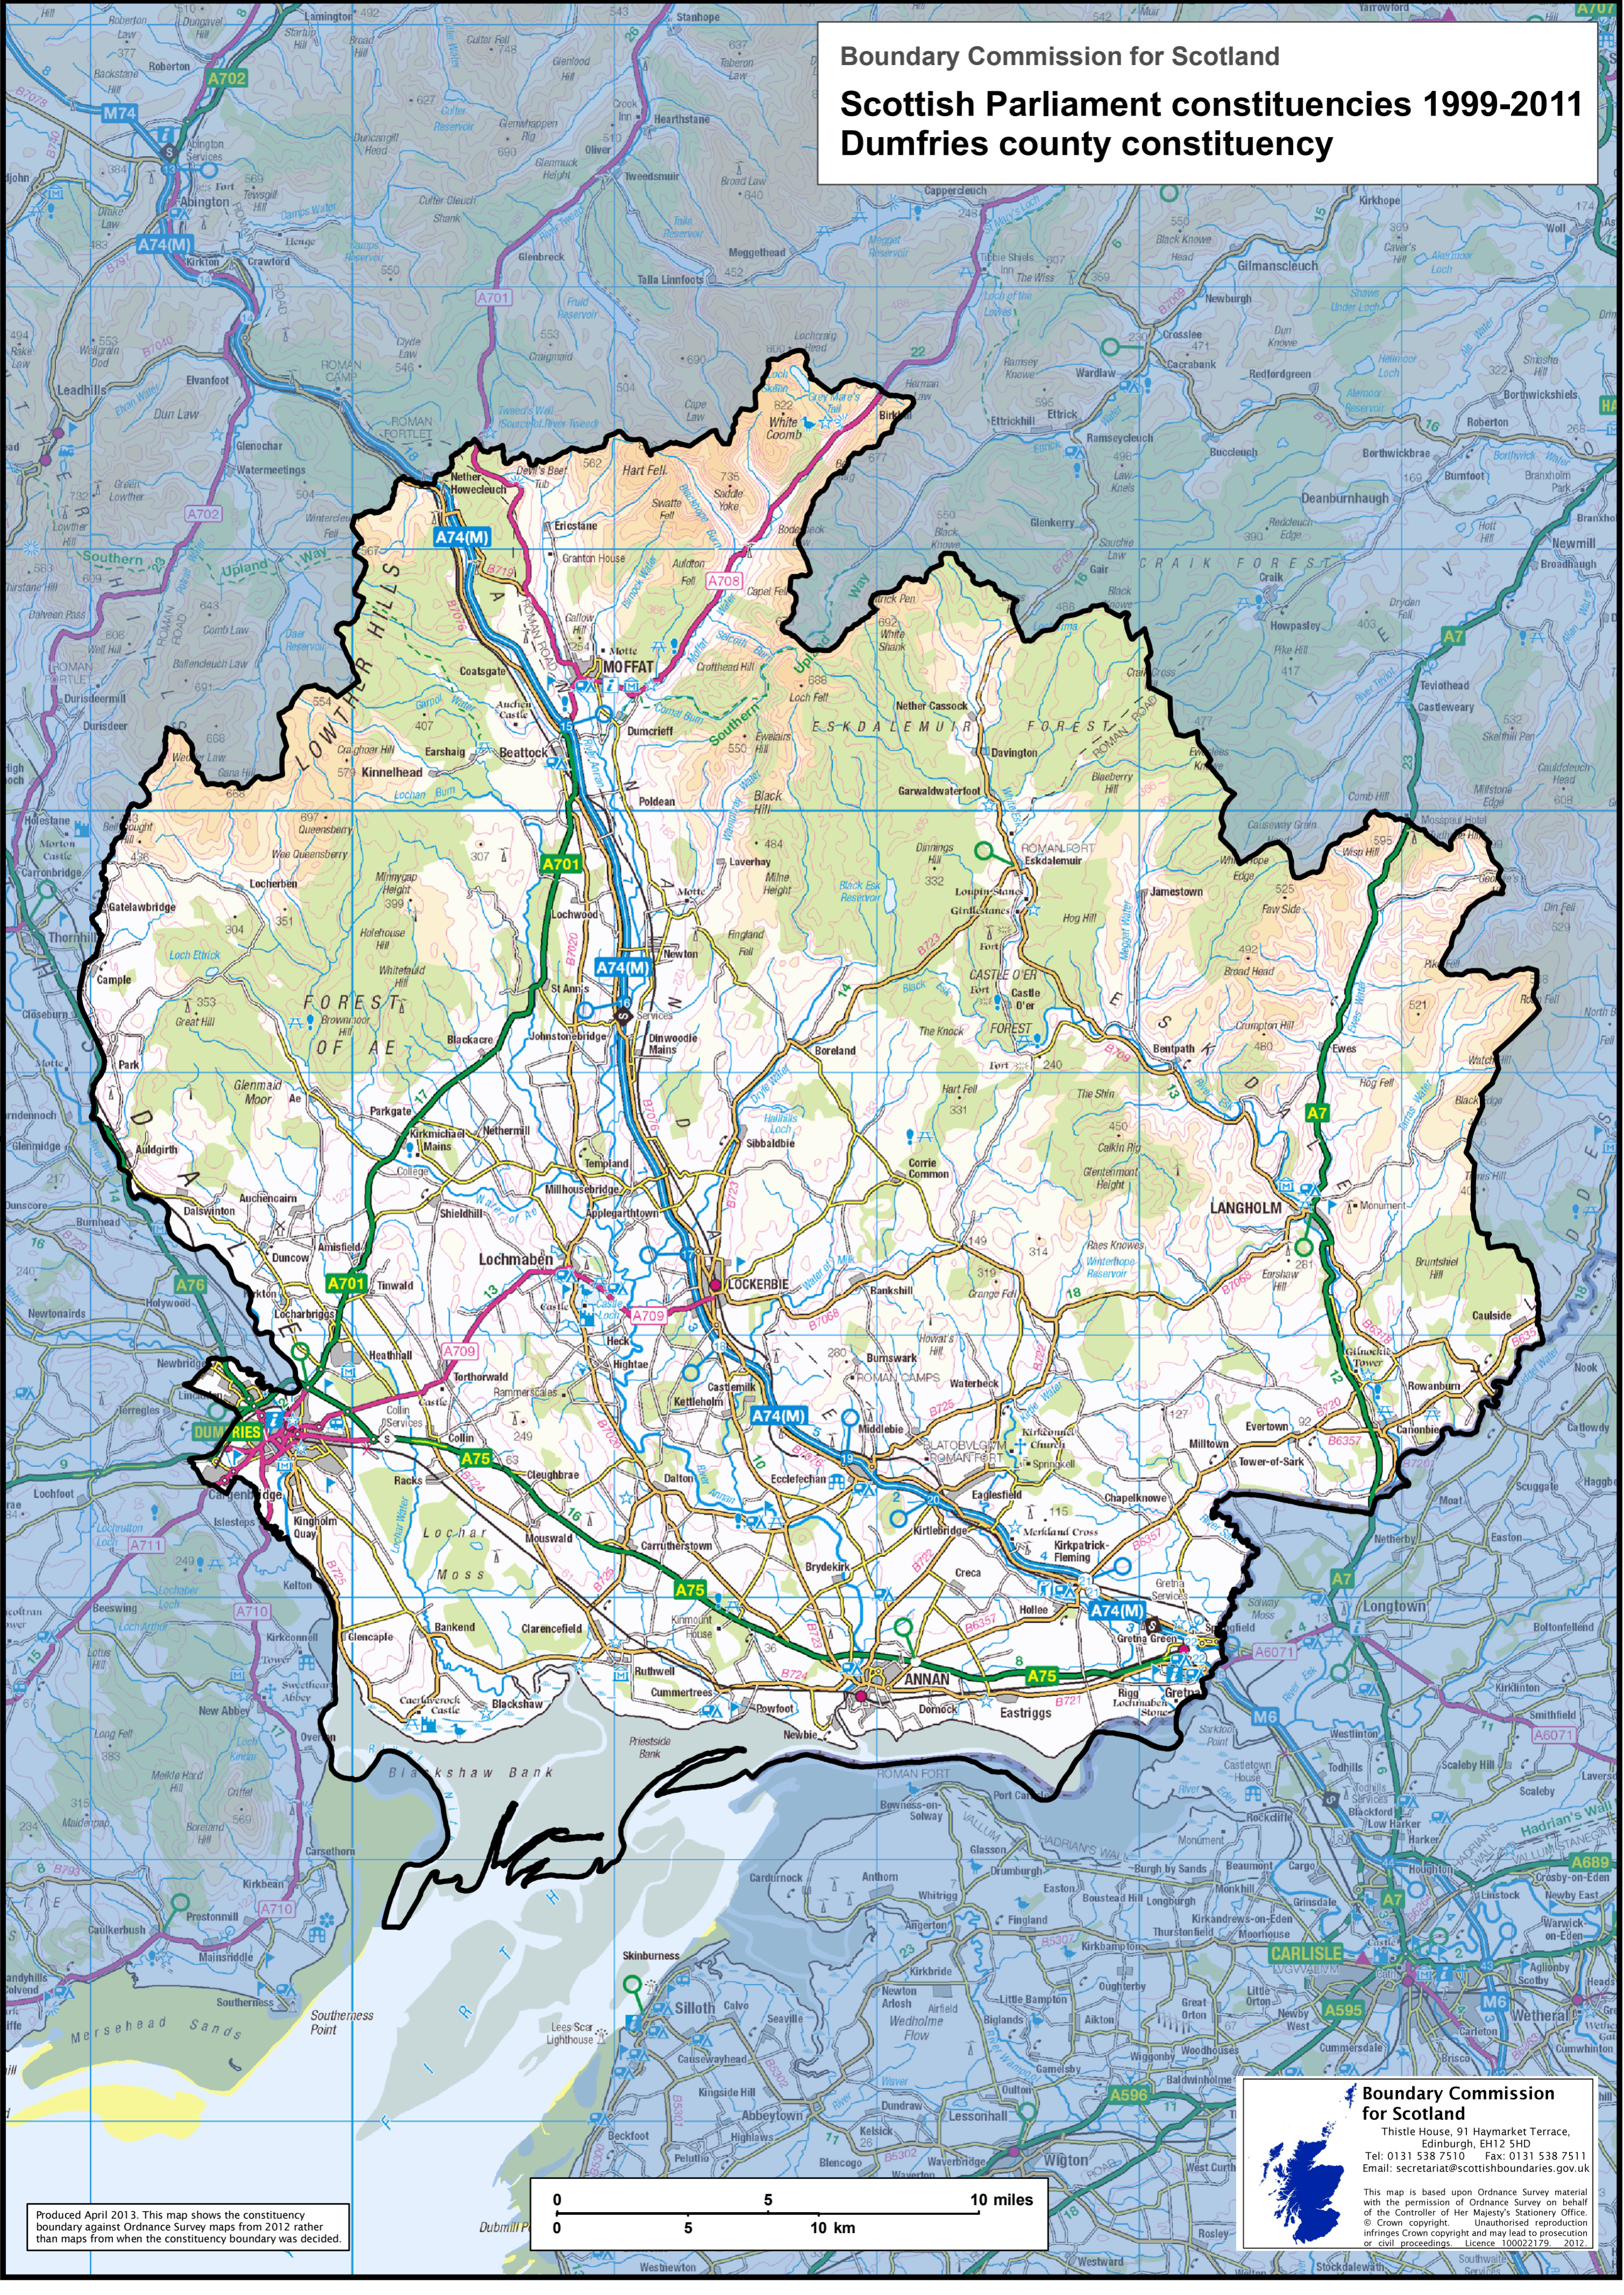

**Boundary Commission for Scotland**  
**Scottish Parliament constituencies 1999-2011**  
**Dumfries county constituency**

Produced April 2013. This map shows the constituency boundary against Ordnance Survey maps from 2012 rather than maps from when the constituency boundary was decided.

This map is based upon Ordnance Survey material with the permission of Ordnance Survey on behalf of the Controller of Her Majesty's Stationery Office. © Crown copyright. Unauthorised reproduction infringes Crown copyright and may lead to prosecution or civil proceedings. Licence 100022179, 2012.