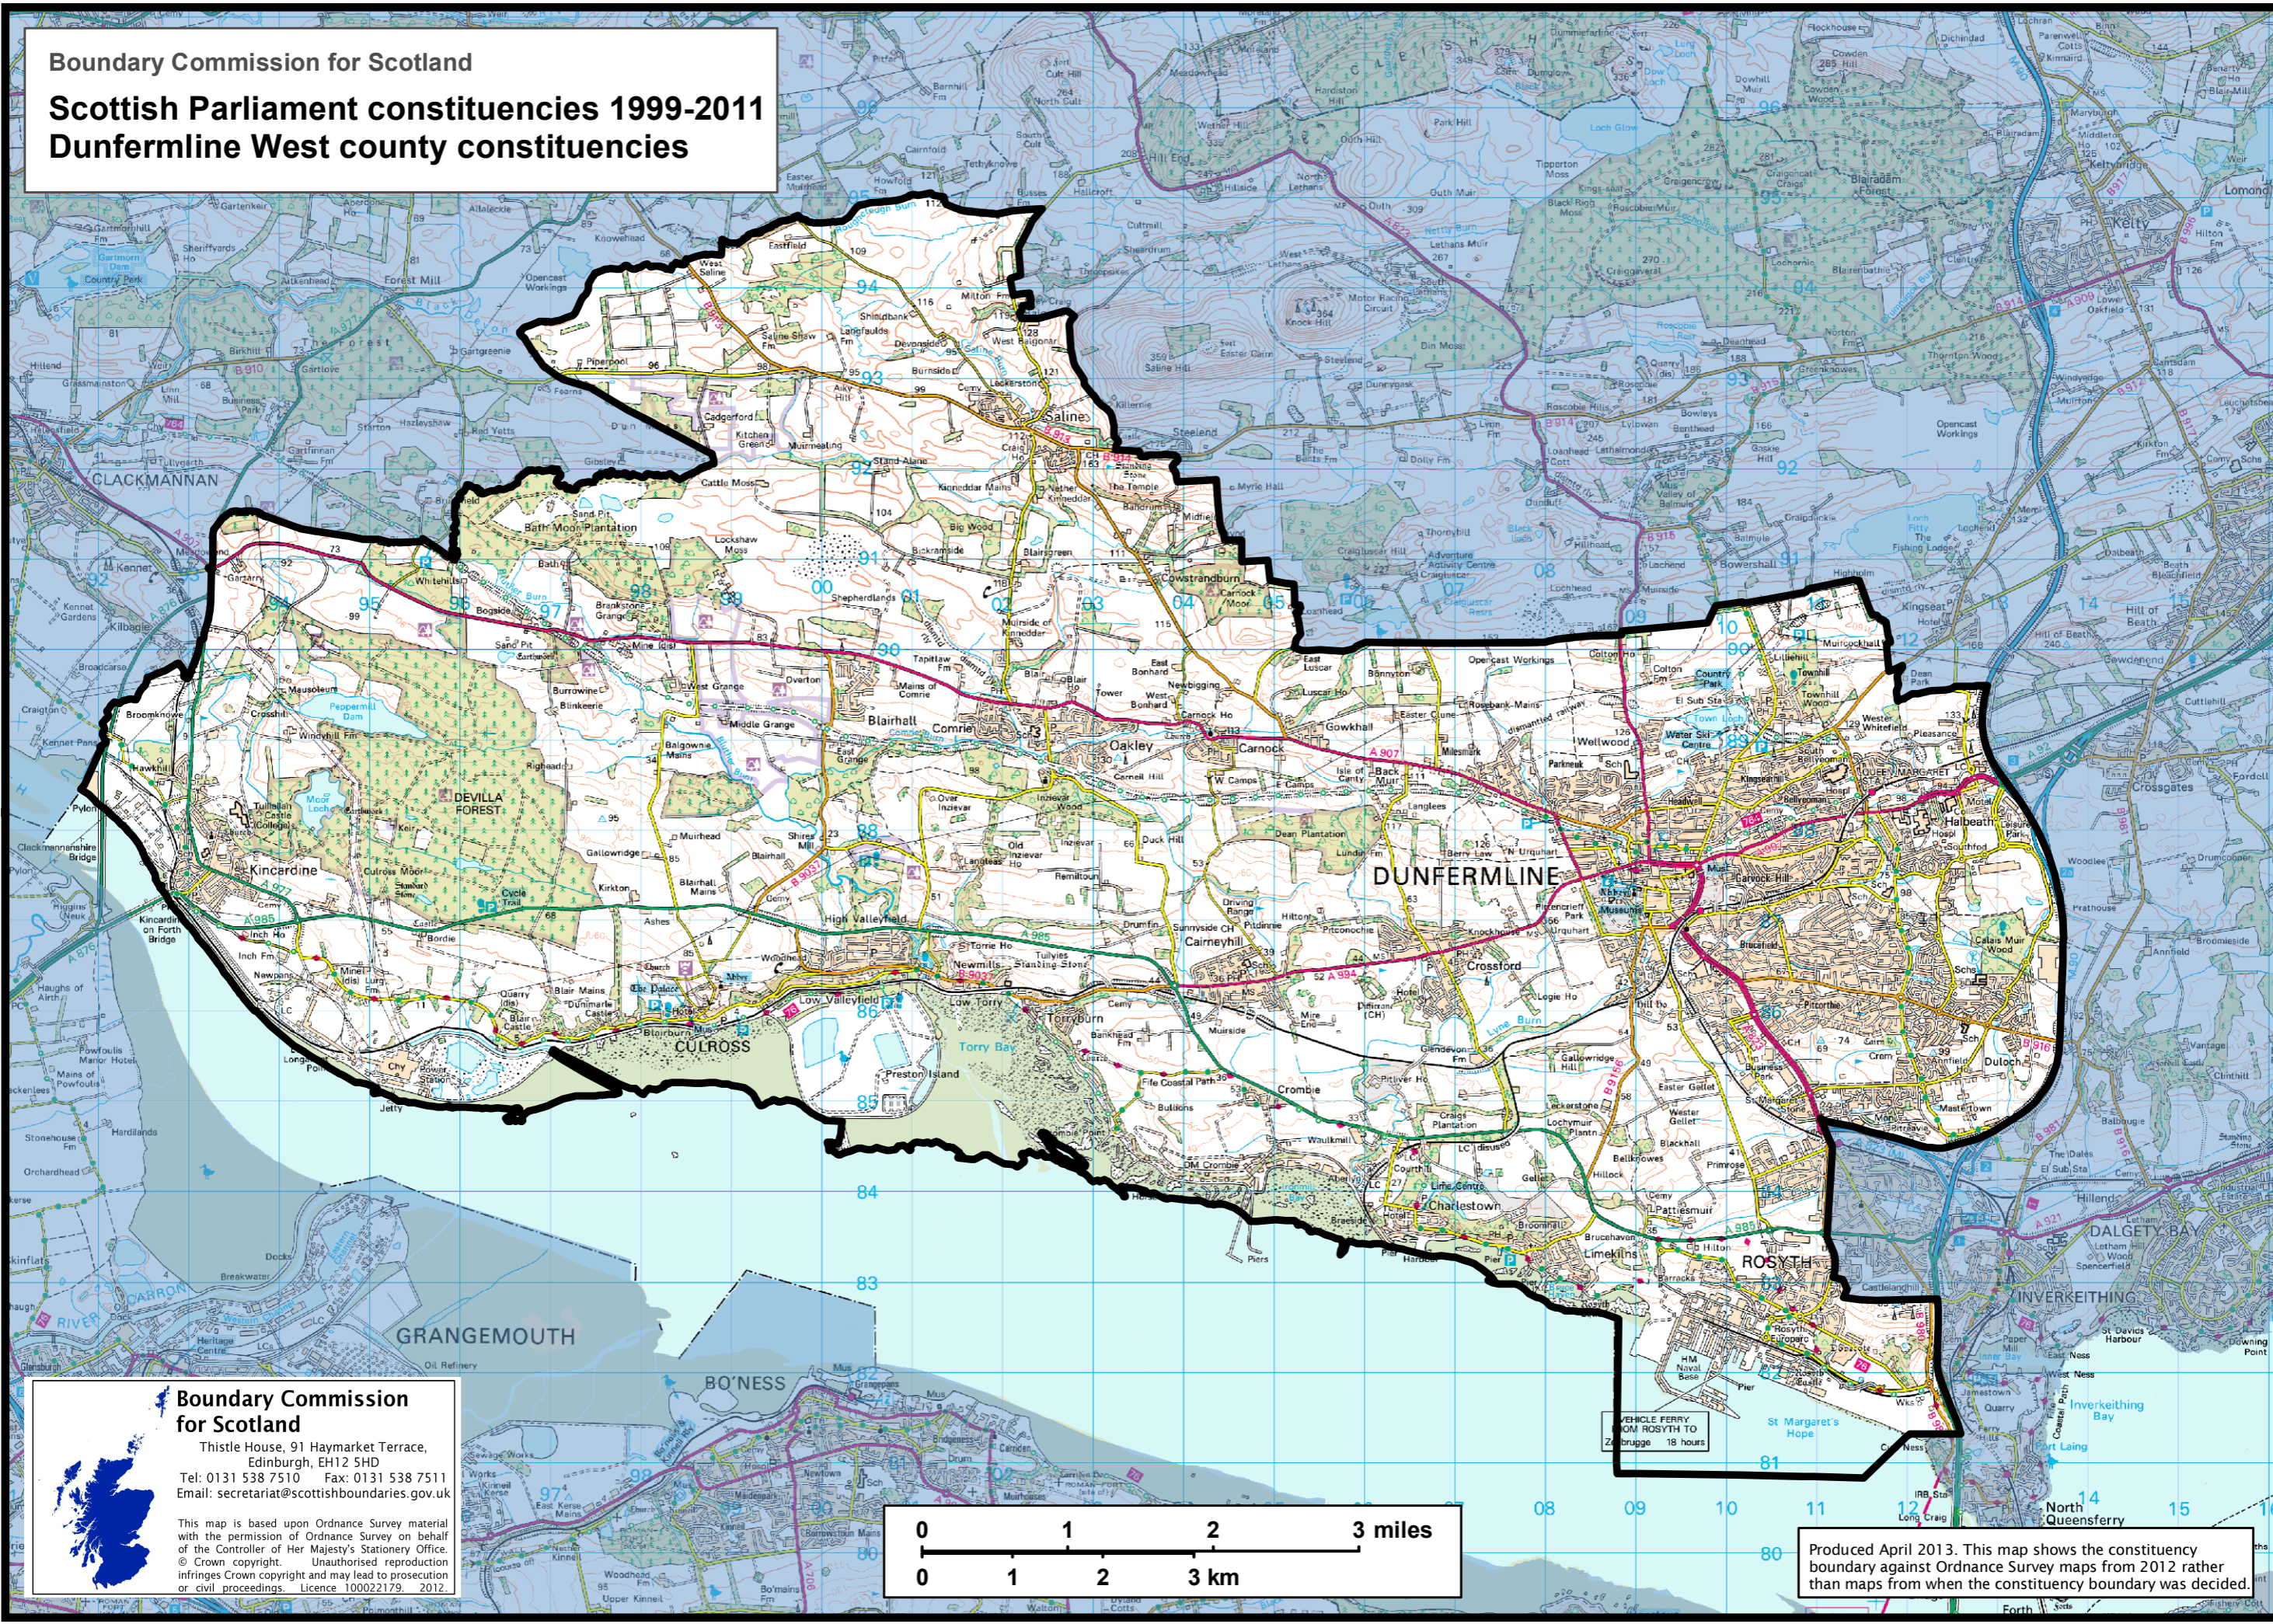

**Boundary Commission for Scotland**  
**Scottish Parliament constituencies 1999-2011**  
**Dunfermline West county constituencies**

**Boundary Commission for Scotland**  
 Thistle House, 91 Haymarket Terrace,  
 Edinburgh, EH12 5HD  
 Tel: 0131 538 7510 Fax: 0131 538 7511  
 Email: [secretariat@scottishboundaries.gov.uk](mailto:secretariat@scottishboundaries.gov.uk)

This map is based upon Ordnance Survey material with the permission of Ordnance Survey on behalf of the Controller of Her Majesty's Stationery Office. © Crown copyright. Unauthorised reproduction infringes Crown copyright and may lead to prosecution or civil proceedings. Licence 100022179. 2012.

Produced April 2013. This map shows the constituency boundary against Ordnance Survey maps from 2012 rather than maps from when the constituency boundary was decided.

VEHICLE FERRY FROM ROSYTH TO Zetbrugge 18 hours