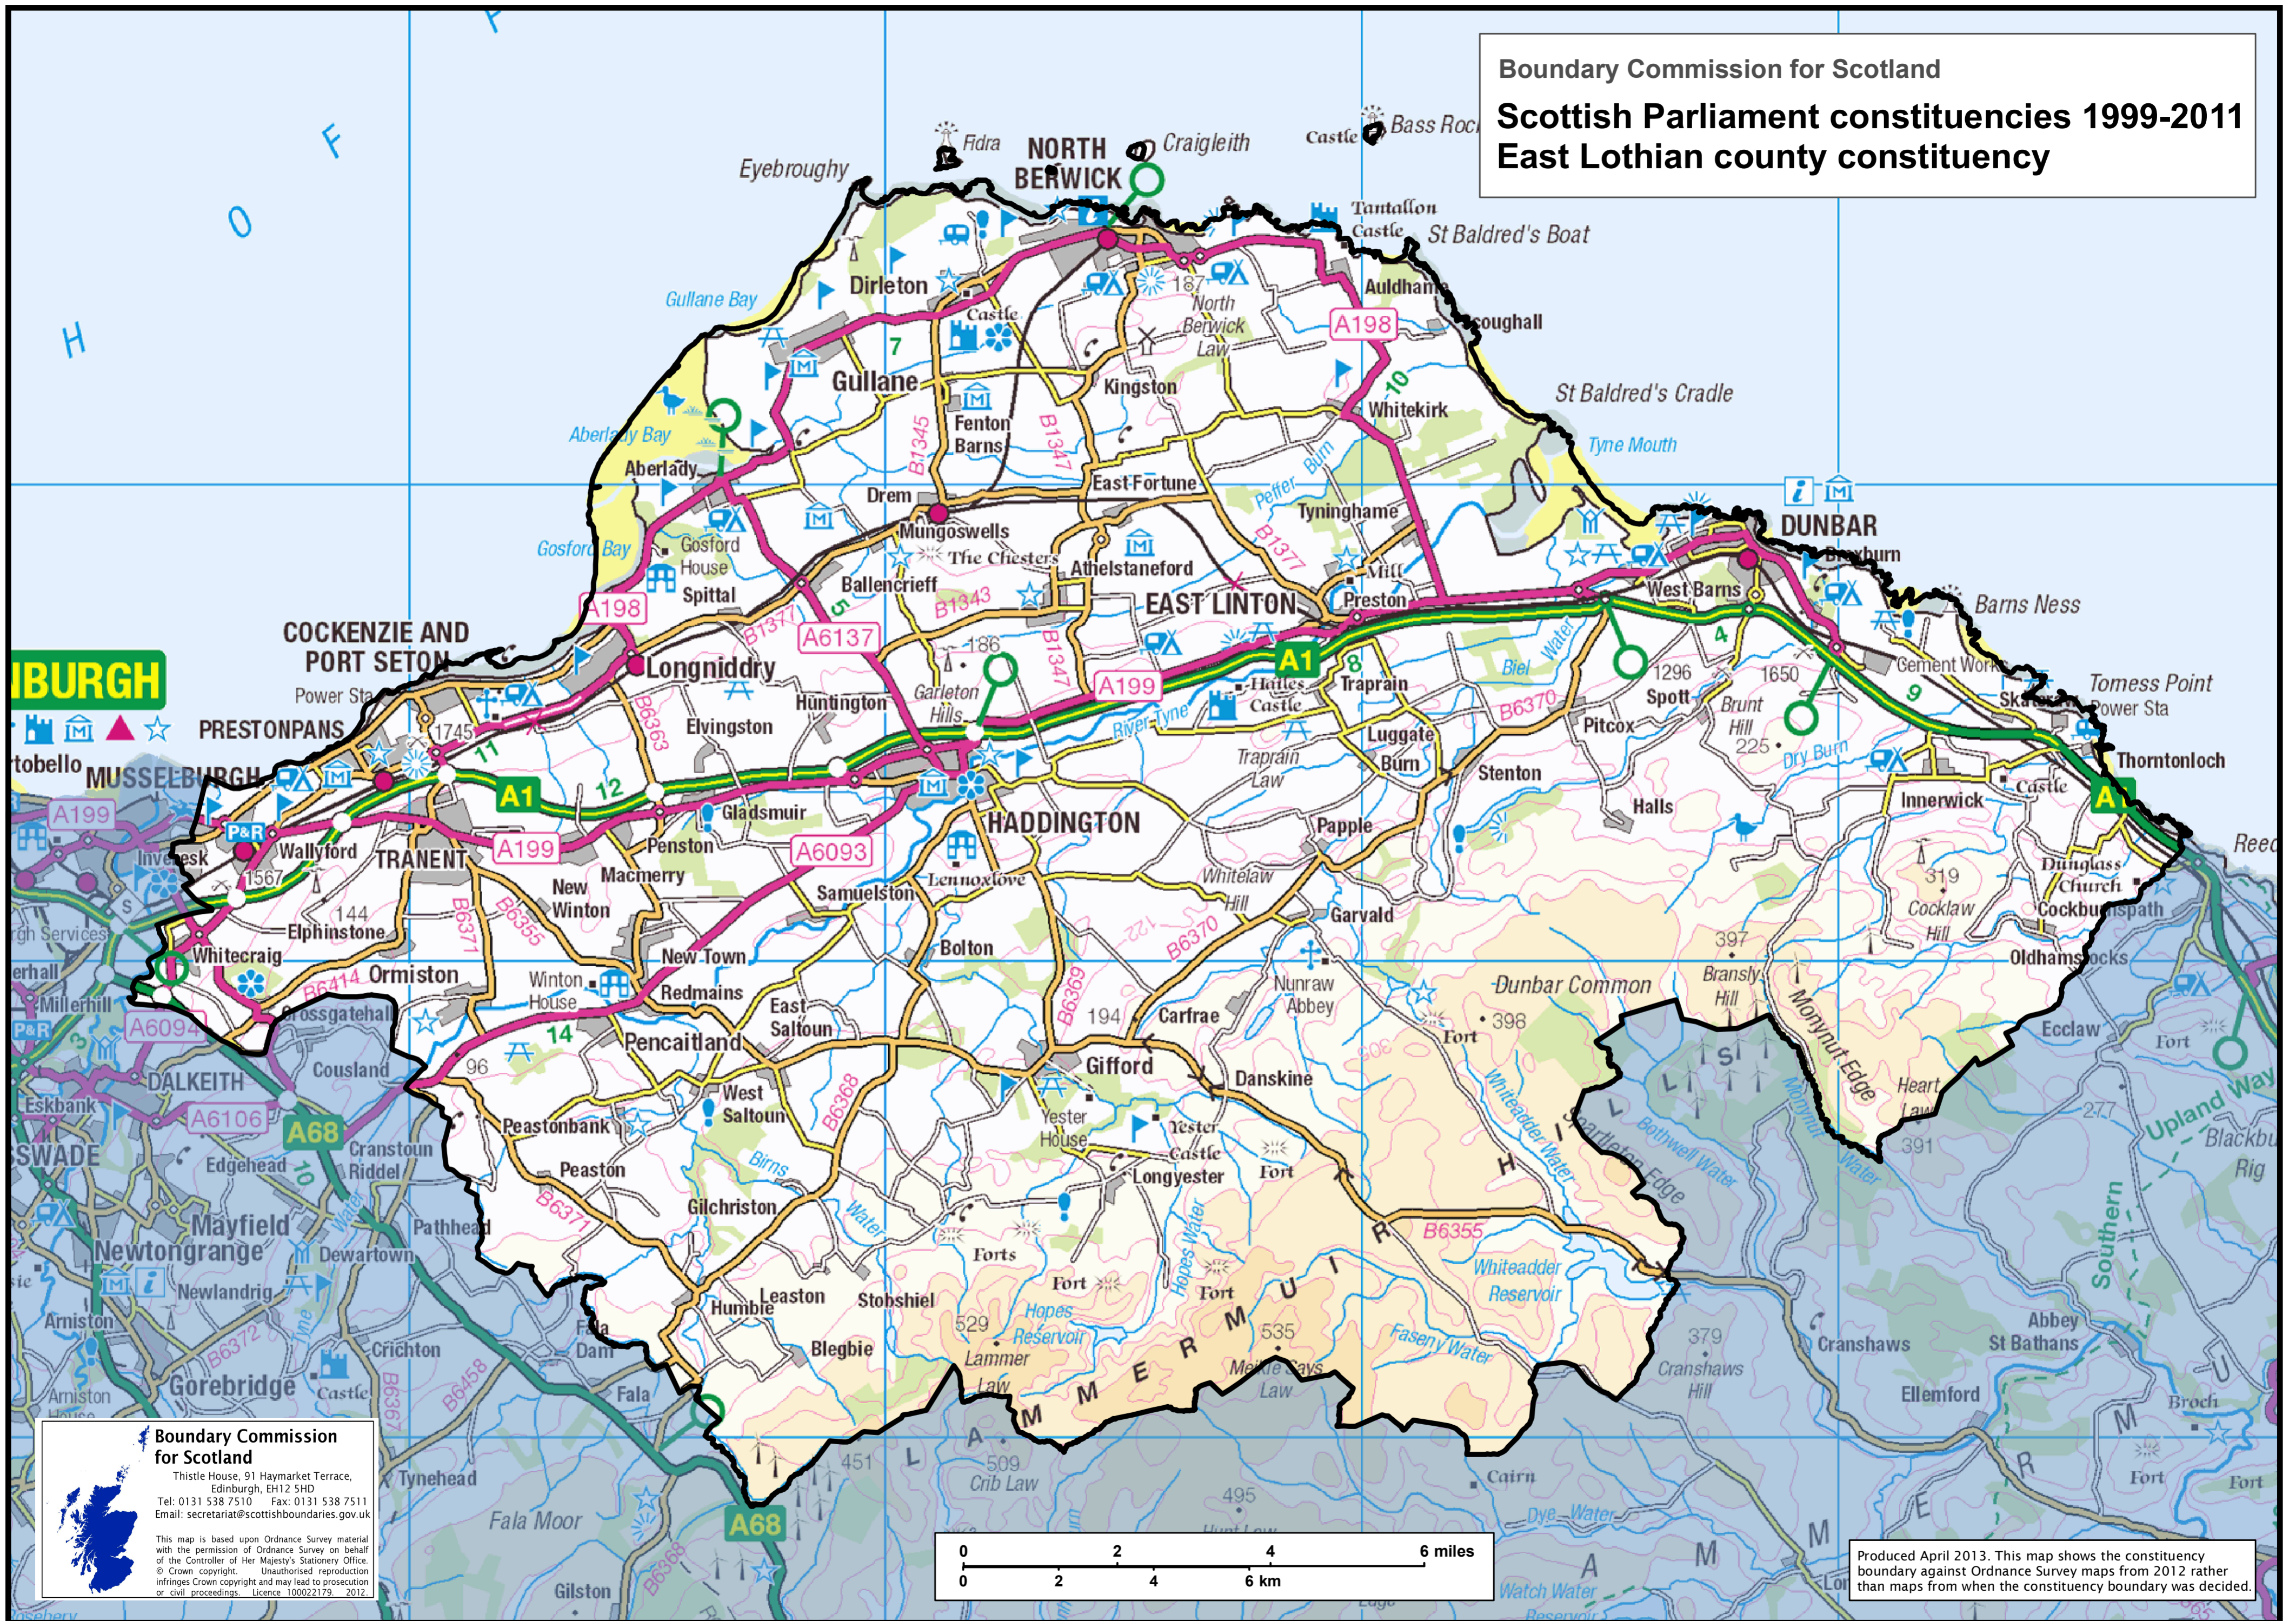

Boundary Commission for Scotland  
**Scottish Parliament constituencies 1999-2011**  
**East Lothian county constituency**

**Boundary Commission for Scotland**  
 Thistle House, 91 Haymarket Terrace,  
 Edinburgh, EH12 5HD  
 Tel: 0131 538 7510 Fax: 0131 538 7511  
 Email: secretariat@scottishboundaries.gov.uk

This map is based upon Ordnance Survey material with the permission of Ordnance Survey on behalf of the Controller of Her Majesty's Stationery Office. © Crown copyright. Unauthorised reproduction infringes Crown copyright and may lead to prosecution or civil proceedings. Licence 10002179. 2012.

Produced April 2013. This map shows the constituency boundary against Ordnance Survey maps from 2012 rather than maps from when the constituency boundary was decided.