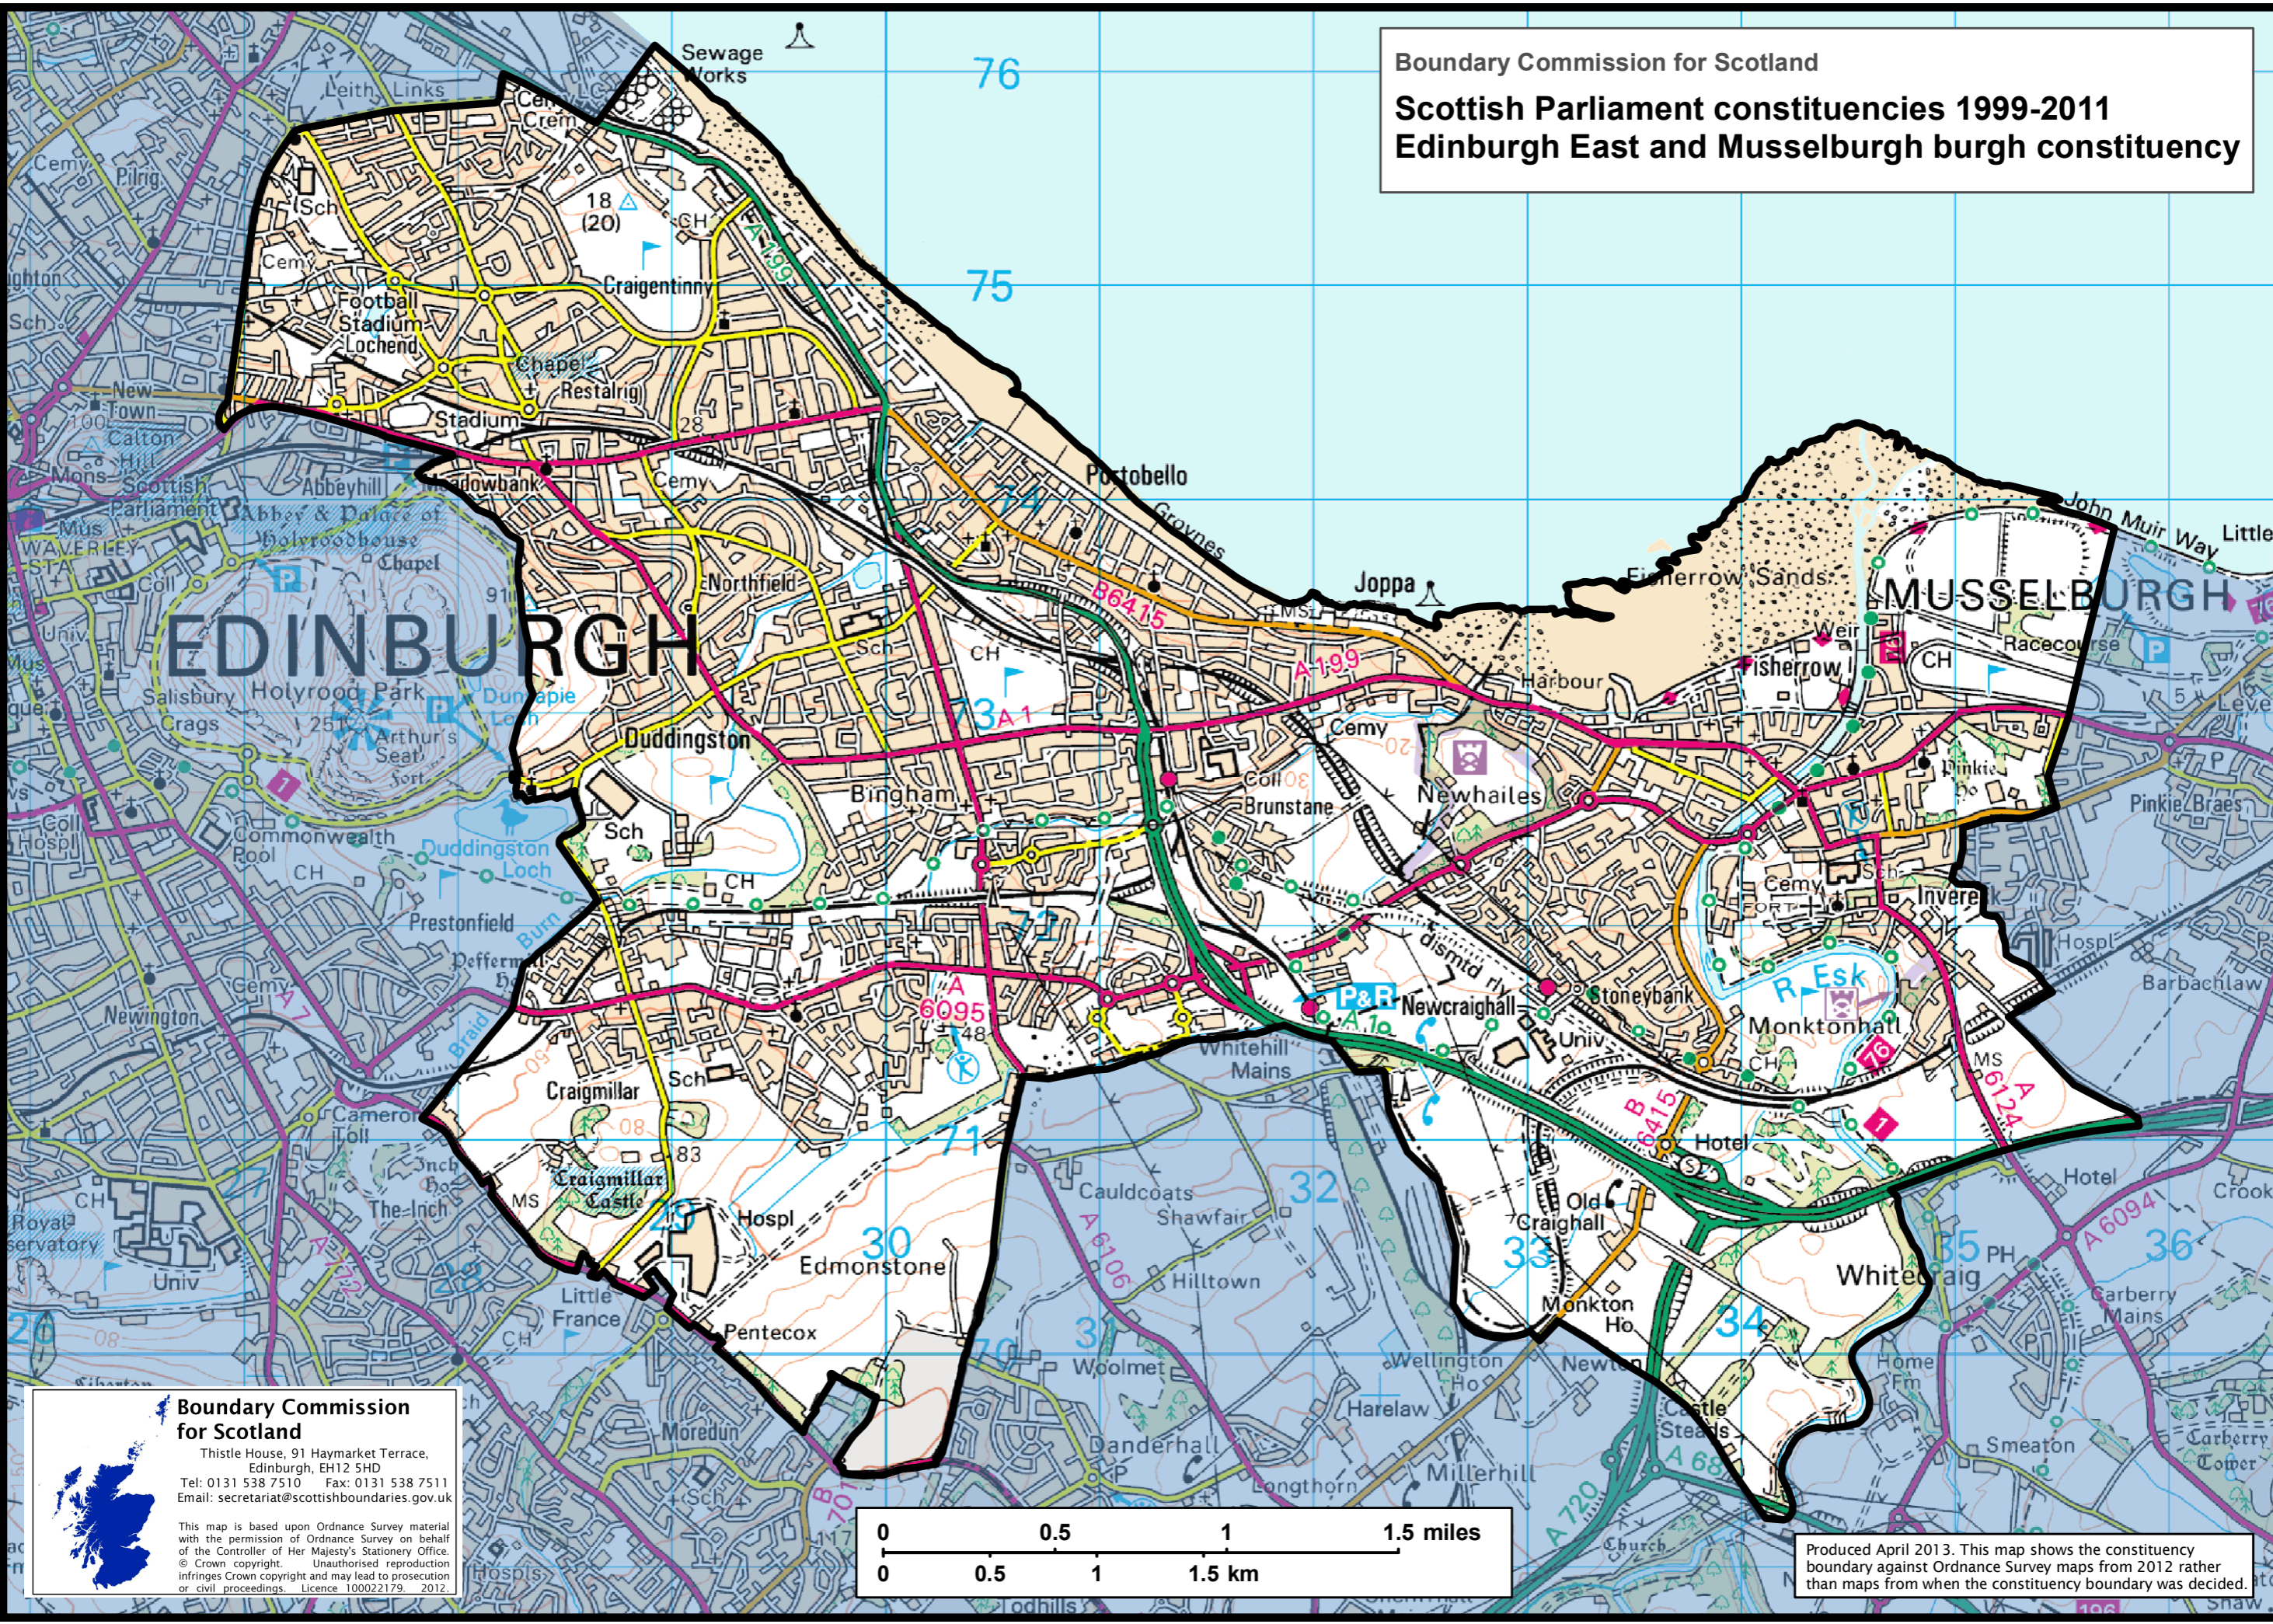

Boundary Commission for Scotland
Scottish Parliament constituencies 1999-2011
Edinburgh East and Musselburgh burgh constituency

Boundary Commission for Scotland
 Thistle House, 91 Haymarket Terrace,
 Edinburgh, EH12 5HD
 Tel: 0131 538 7510 Fax: 0131 538 7511
 Email: secretariat@scottishboundaries.gov.uk

This map is based upon Ordnance Survey material with the permission of Ordnance Survey on behalf of the Controller of Her Majesty's Stationery Office. © Crown copyright. Unauthorised reproduction infringes Crown copyright and may lead to prosecution or civil proceedings. Licence 100022179. 2012.

Produced April 2013. This map shows the constituency boundary against Ordnance Survey maps from 2012 rather than maps from when the constituency boundary was decided.