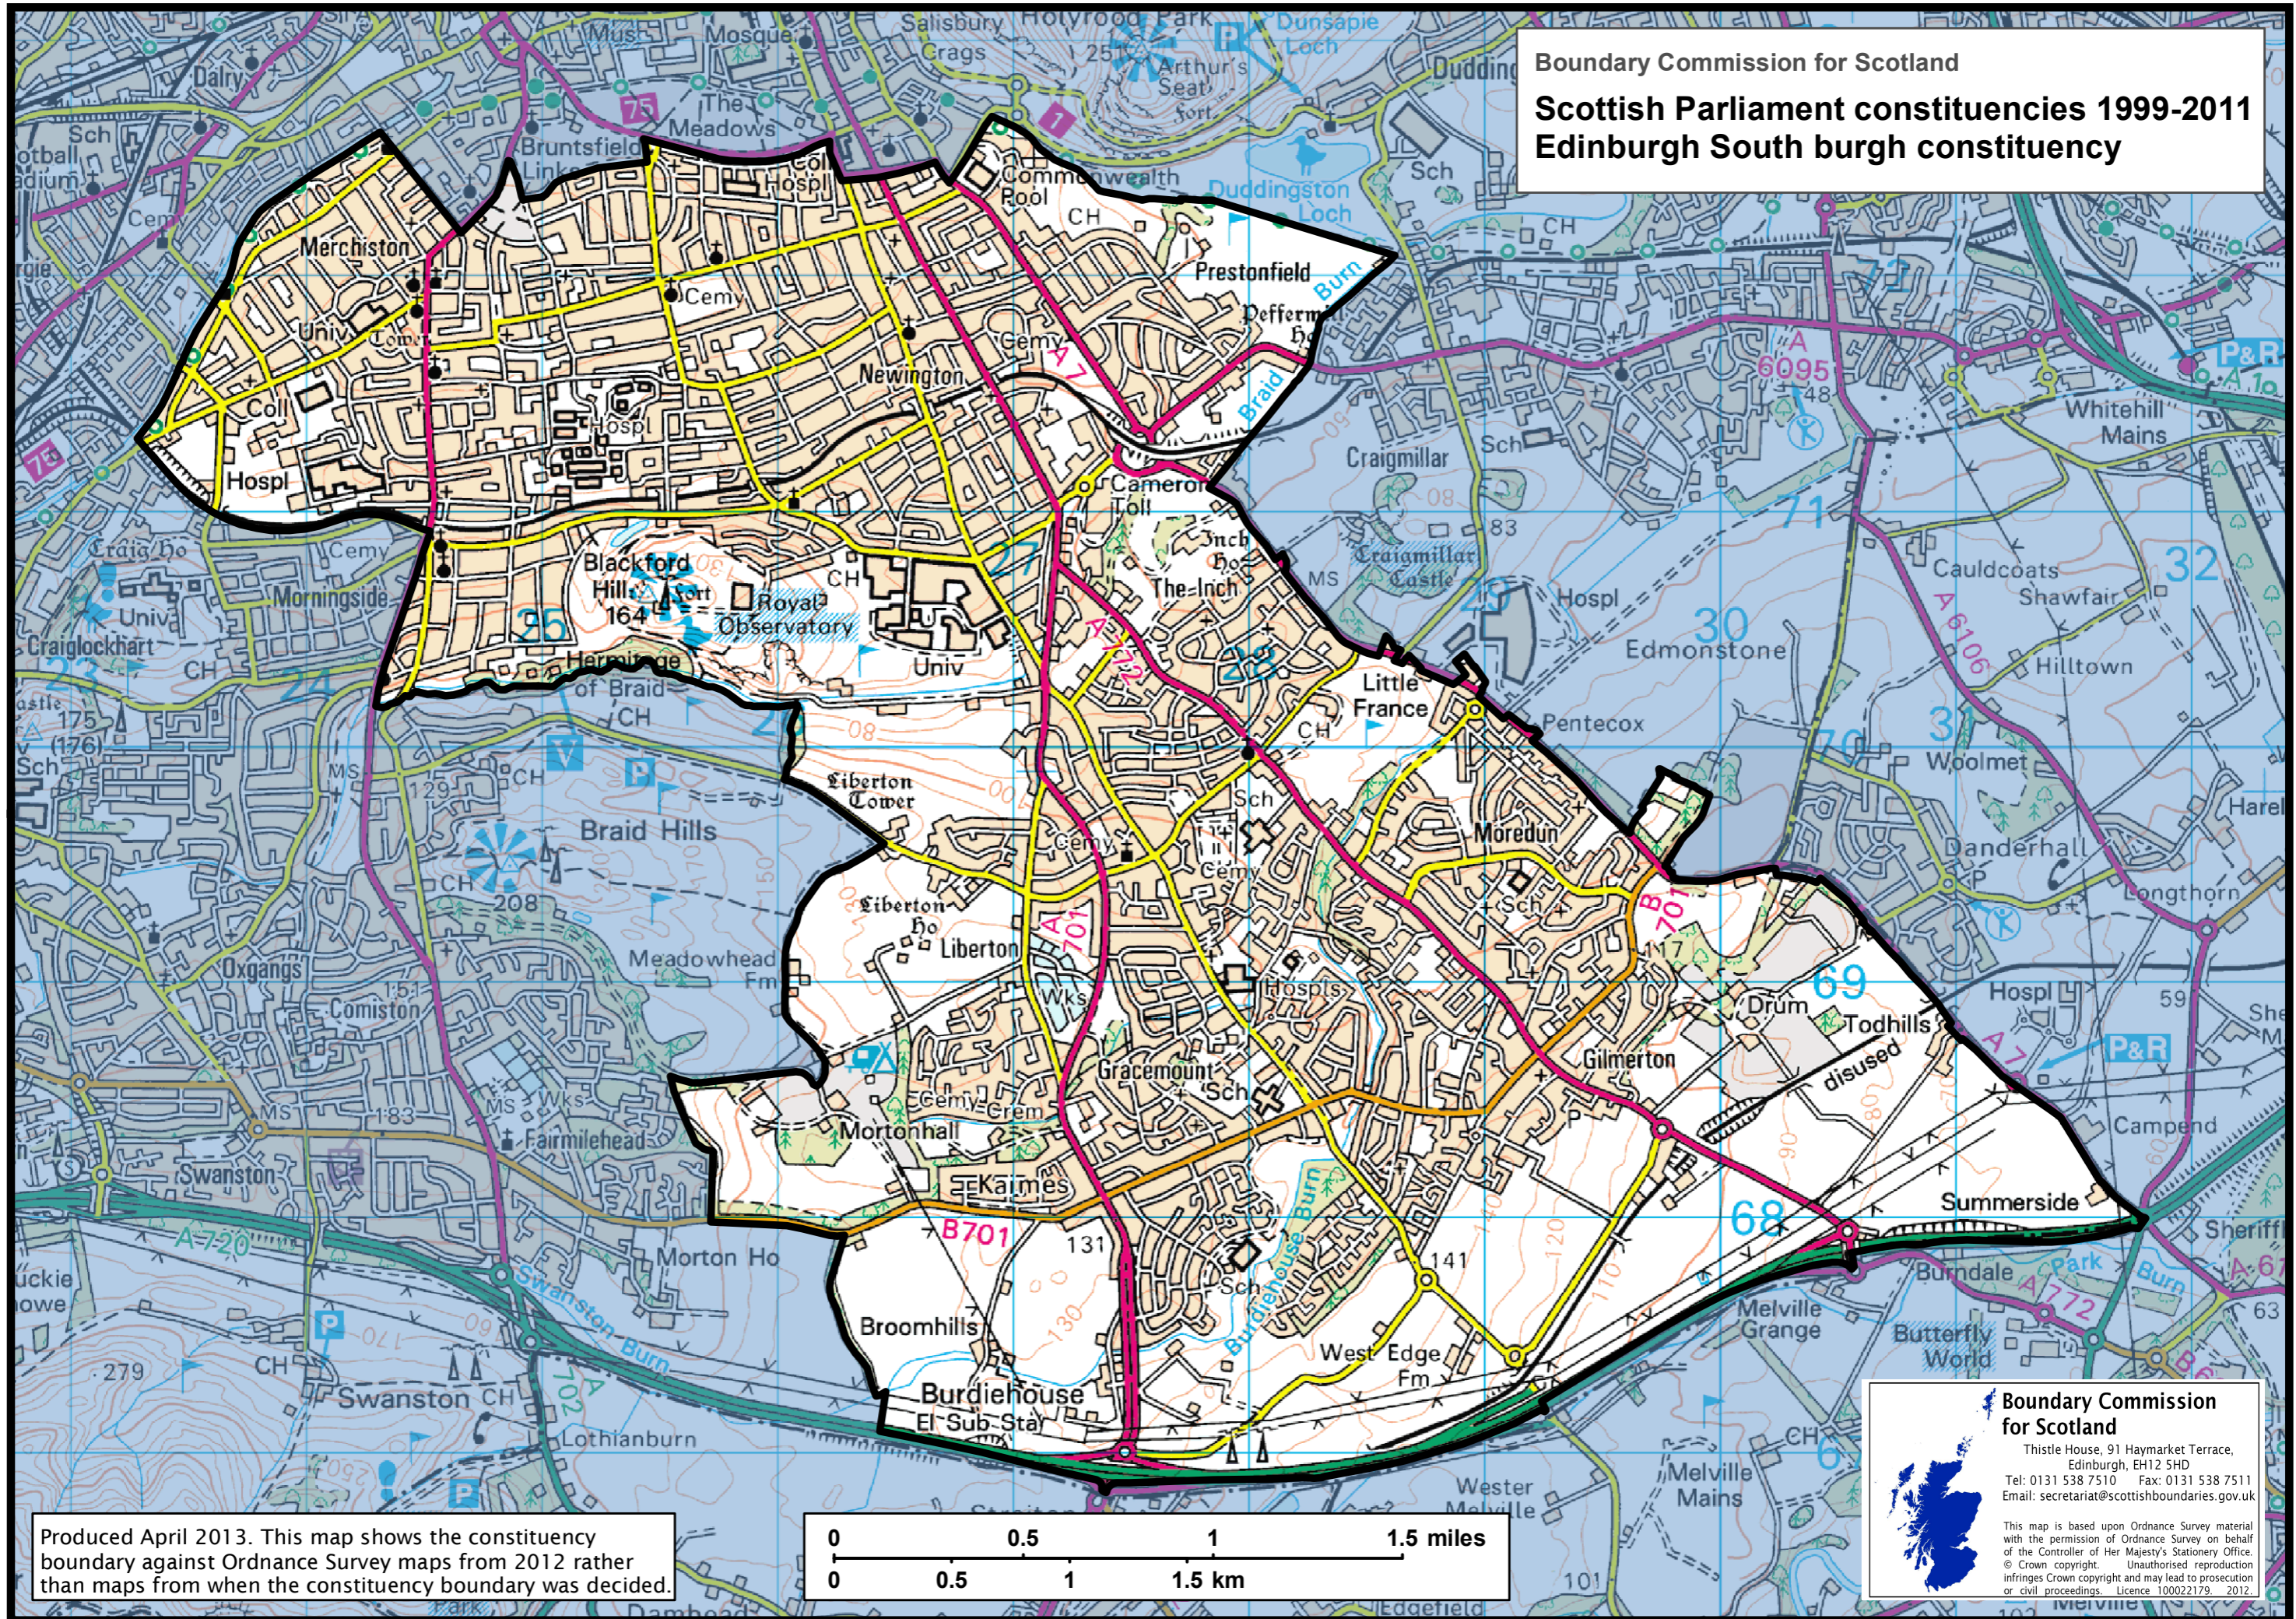

Boundary Commission for Scotland
Scottish Parliament constituencies 1999-2011
Edinburgh South burgh constituency

Produced April 2013. This map shows the constituency boundary against Ordnance Survey maps from 2012 rather than maps from when the constituency boundary was decided.

Boundary Commission for Scotland
Thistle House, 91 Haymarket Terrace,
Edinburgh, EH12 5HD
Tel: 0131 538 7510 Fax: 0131 538 7511
Email: secretariat@scottishboundaries.gov.uk

This map is based upon Ordnance Survey material with the permission of Ordnance Survey on behalf of the Controller of Her Majesty's Stationery Office. © Crown copyright. Unauthorised reproduction infringes Crown copyright and may lead to prosecution or civil proceedings. Licence 100022179, 2012.