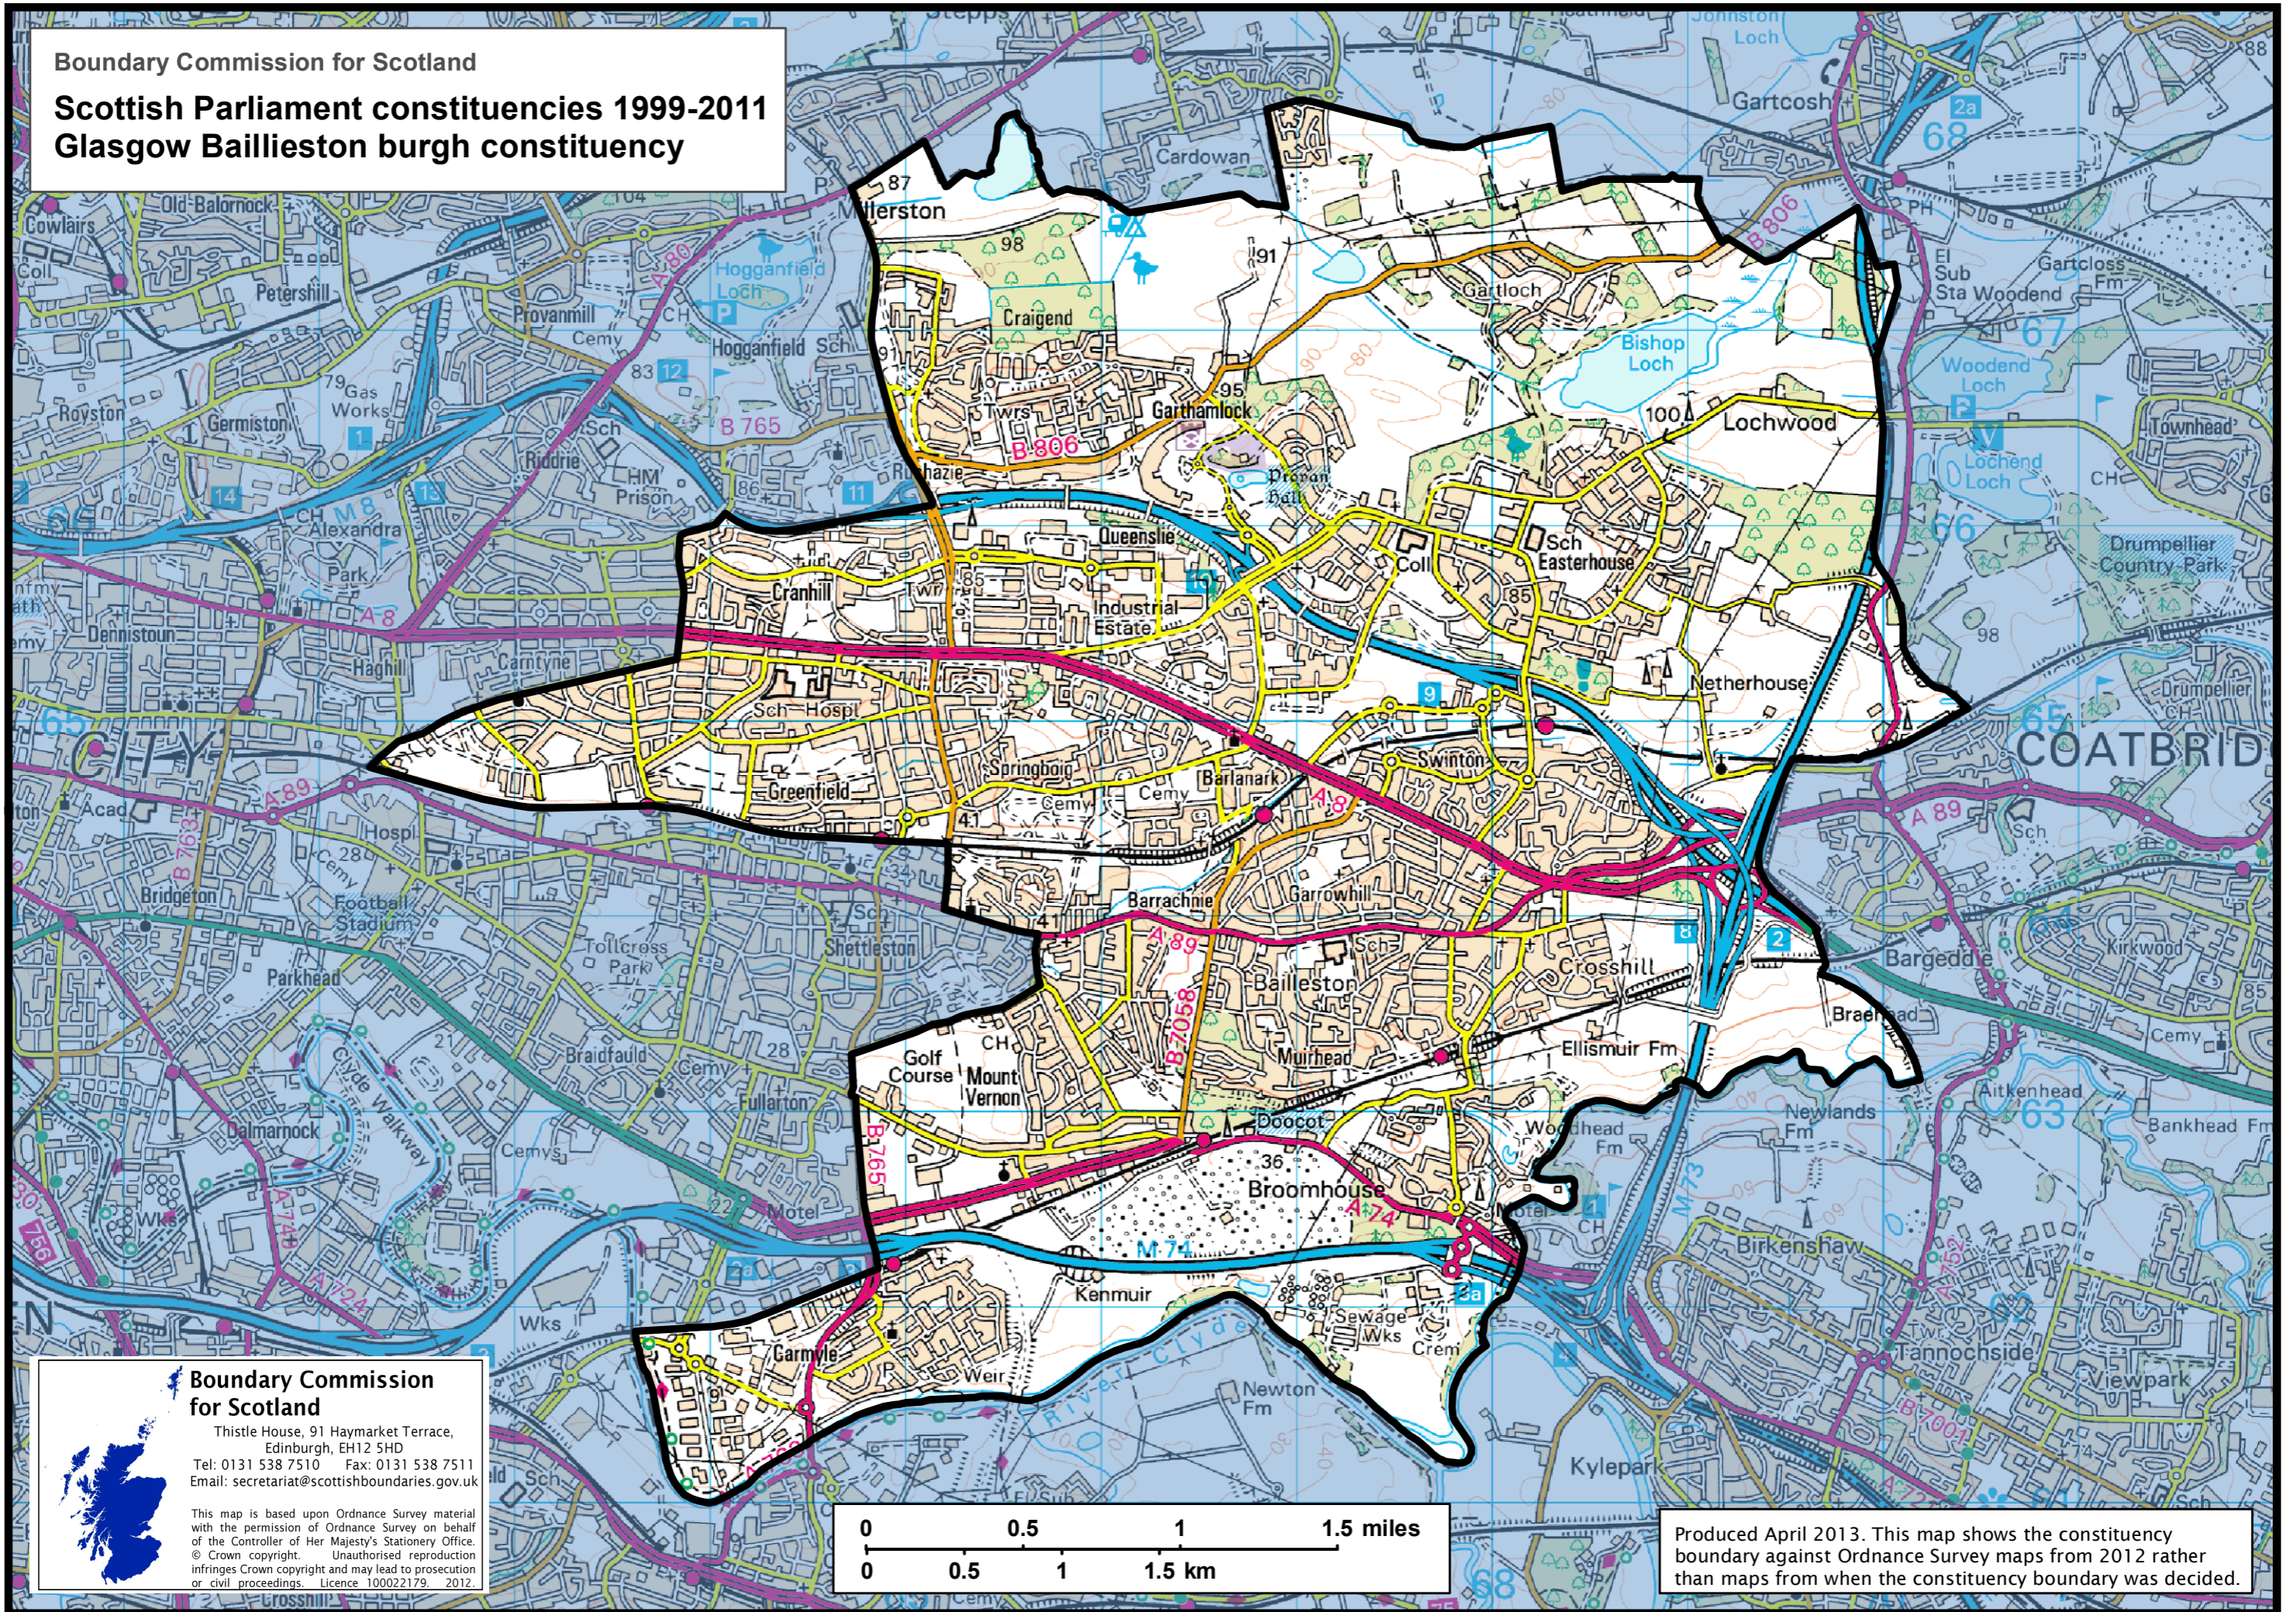

Boundary Commission for Scotland
Scottish Parliament constituencies 1999-2011
Glasgow Baillieston burgh constituency

Boundary Commission for Scotland
Thistle House, 91 Haymarket Terrace,
Edinburgh, EH12 5HD
Tel: 0131 538 7510 Fax: 0131 538 7511
Email: secretariat@scottishboundaries.gov.uk

This map is based upon Ordnance Survey material with the permission of Ordnance Survey on behalf of the Controller of Her Majesty's Stationery Office. © Crown copyright. Unauthorised reproduction infringes Crown copyright and may lead to prosecution or civil proceedings. Licence 100022179. 2012.

Produced April 2013. This map shows the constituency boundary against Ordnance Survey maps from 2012 rather than maps from when the constituency boundary was decided.