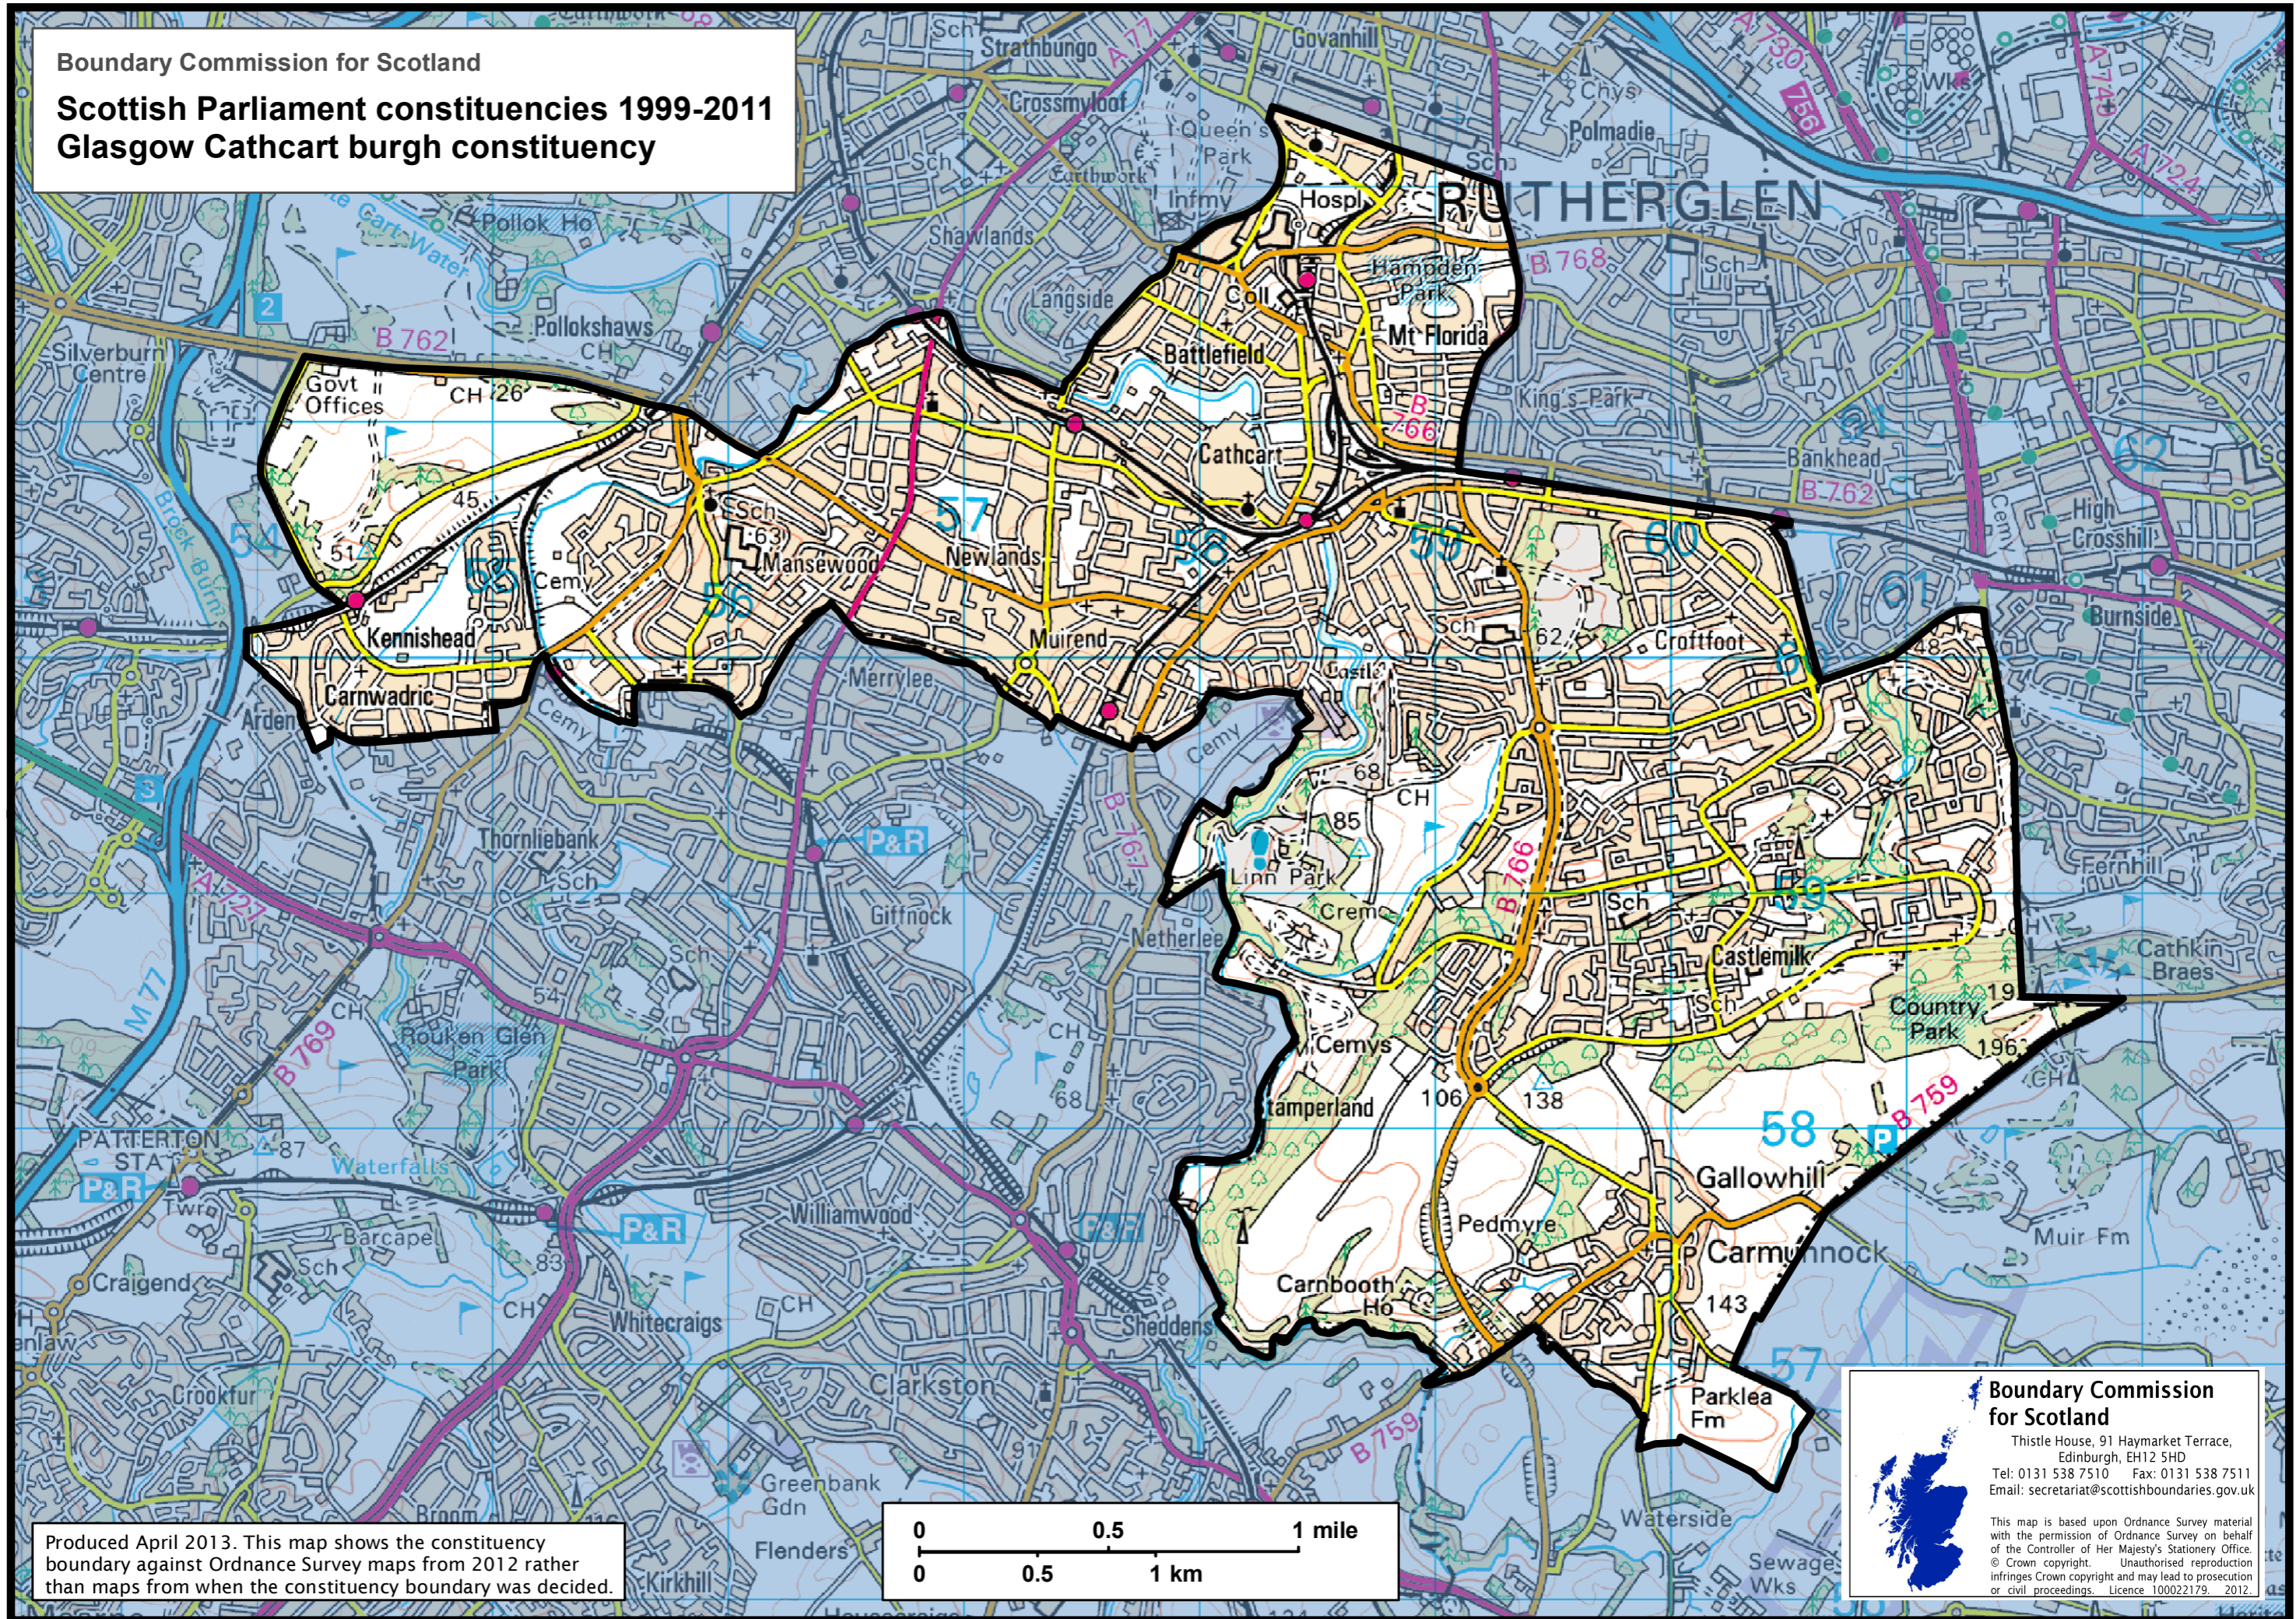

Boundary Commission for Scotland

Scottish Parliament constituencies 1999-2011
Glasgow Cathcart burgh constituency

Produced April 2013. This map shows the constituency boundary against Ordnance Survey maps from 2012 rather than maps from when the constituency boundary was decided.