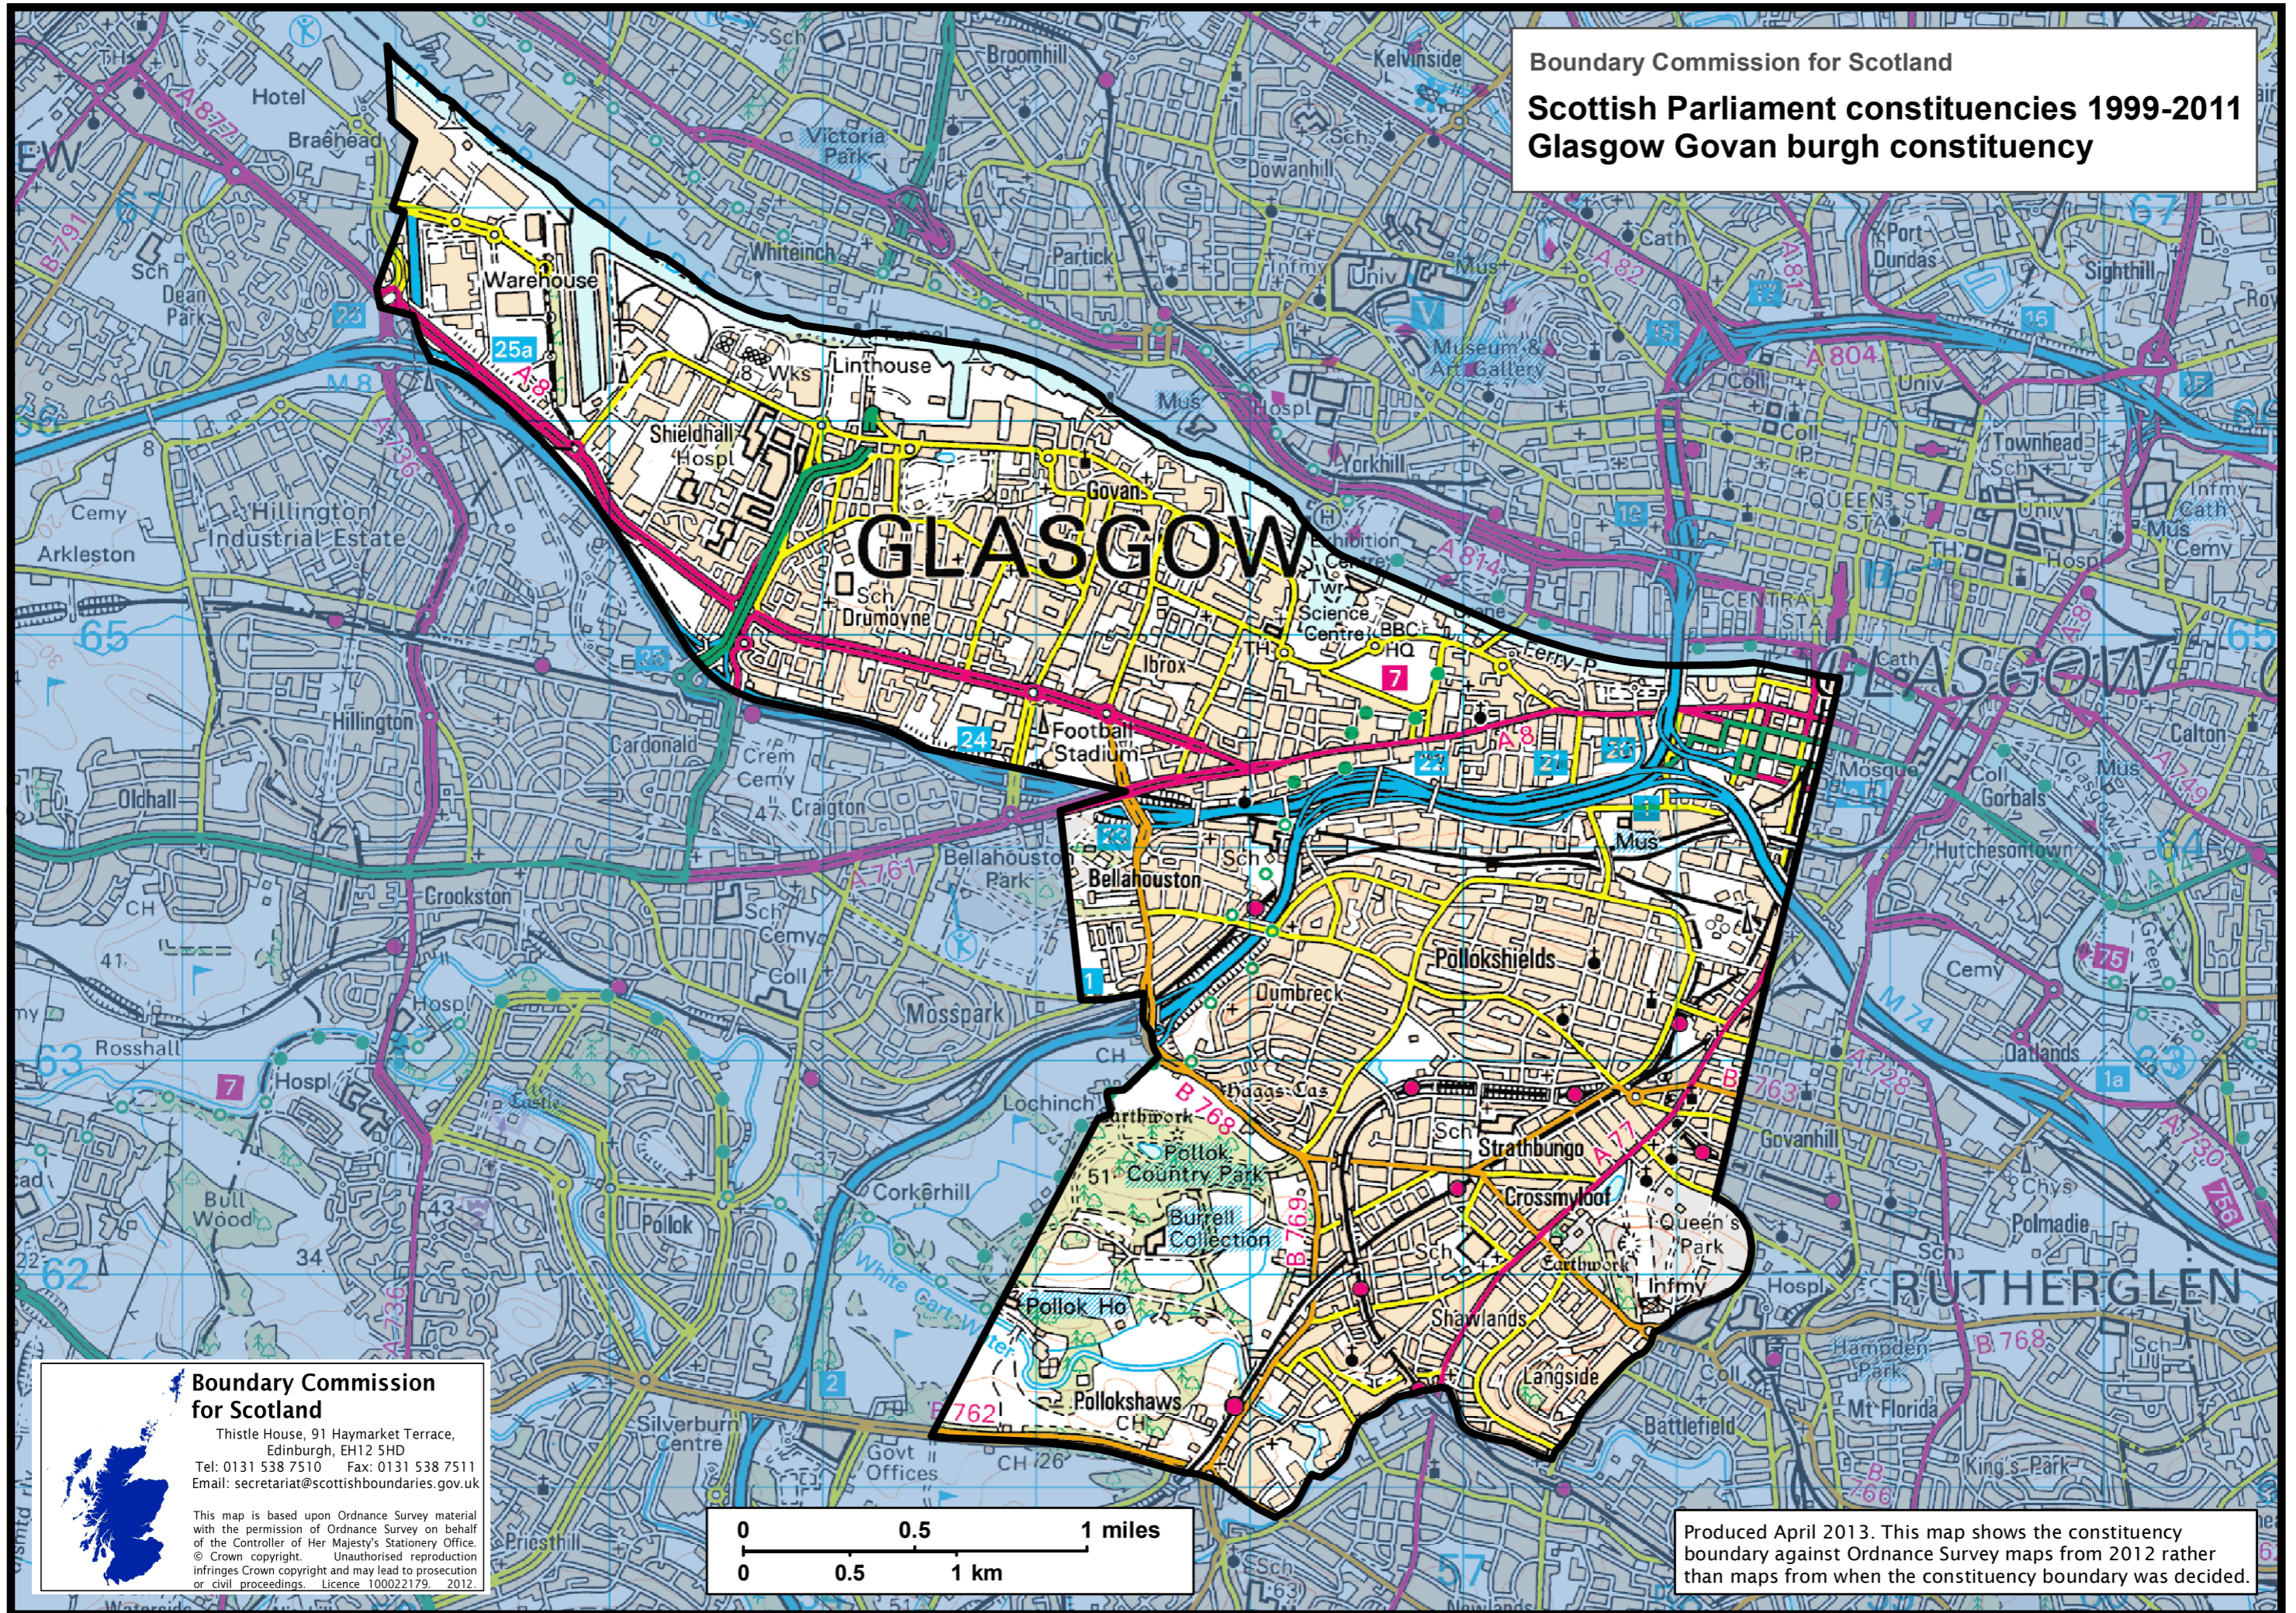

Boundary Commission for Scotland
Scottish Parliament constituencies 1999-2011
Glasgow Govan burgh constituency

Boundary Commission for Scotland
Thistle House, 91 Haymarket Terrace,
Edinburgh, EH12 5HD
Tel: 0131 538 7510 Fax: 0131 538 7511
Email: secretariat@scottishboundaries.gov.uk

This map is based upon Ordnance Survey material with the permission of Ordnance Survey on behalf of the Controller of Her Majesty's Stationery Office. © Crown copyright. Unauthorised reproduction infringes Crown copyright and may lead to prosecution or civil proceedings. Licence 100022179. 2012.

Produced April 2013. This map shows the constituency boundary against Ordnance Survey maps from 2012 rather than maps from when the constituency boundary was decided.