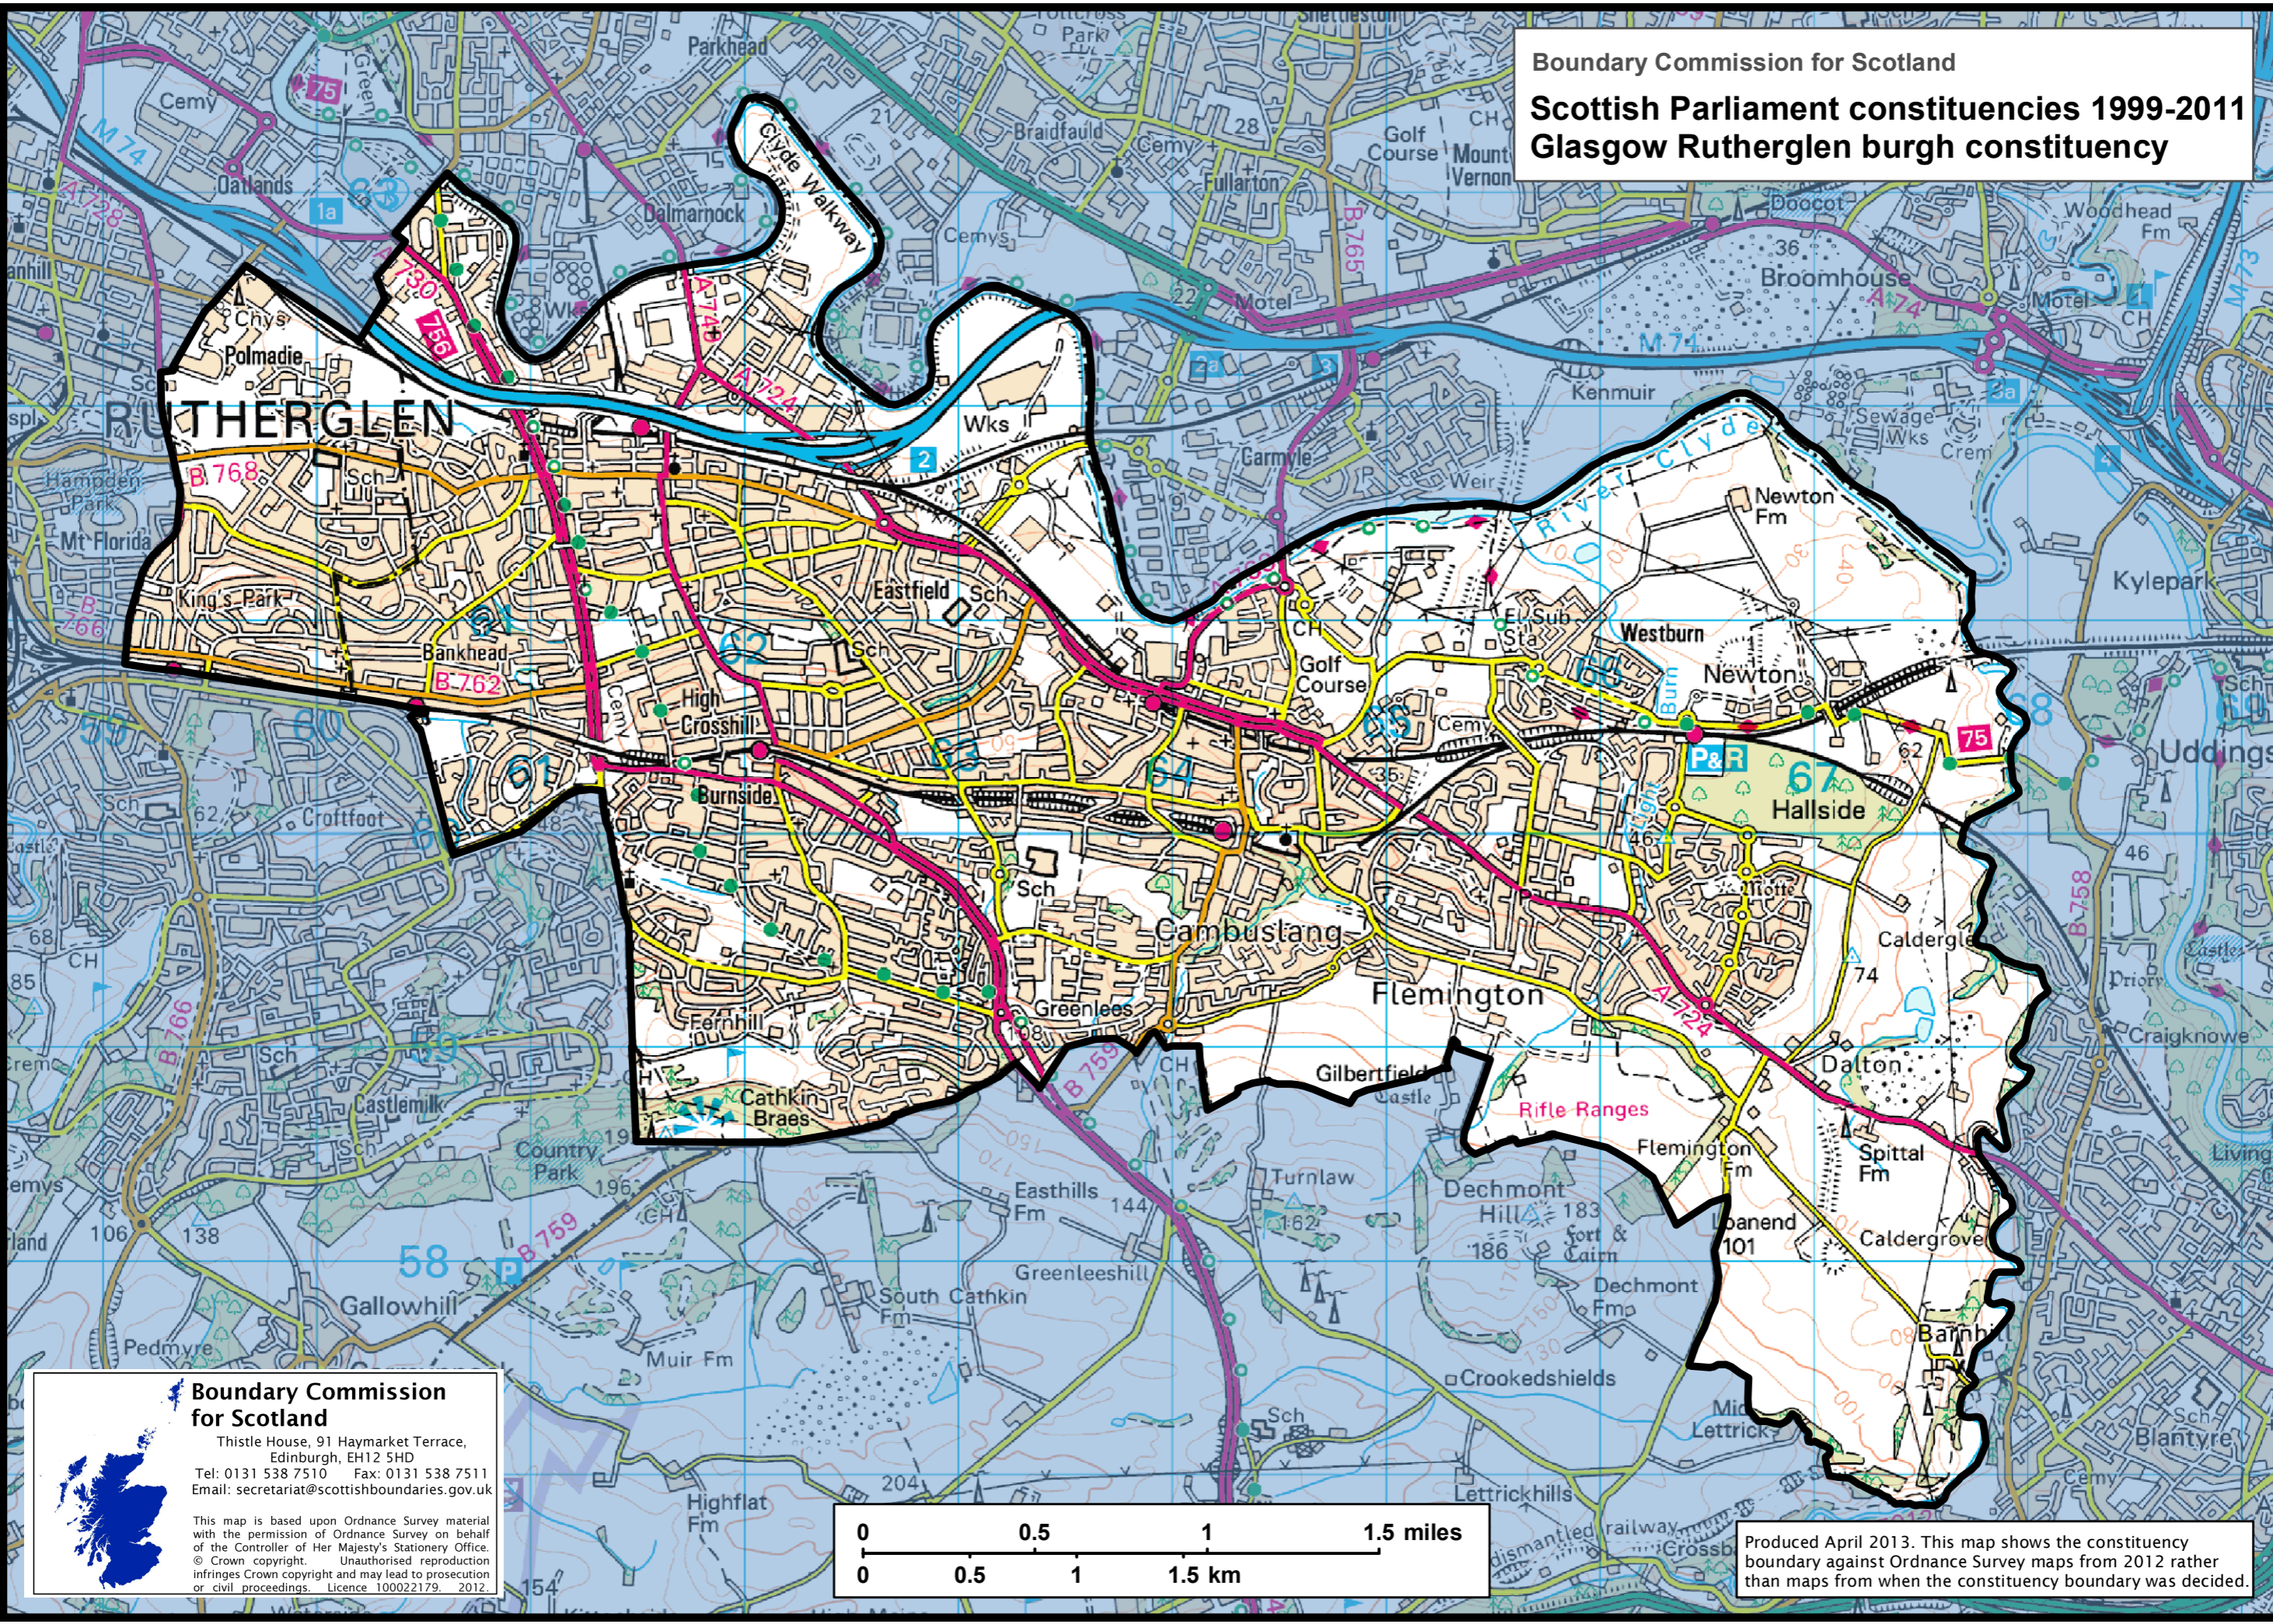

Boundary Commission for Scotland
Scottish Parliament constituencies 1999-2011
Glasgow Rutherglen burgh constituency

Boundary Commission for Scotland
 Thistle House, 91 Haymarket Terrace,
 Edinburgh, EH12 5HD
 Tel: 0131 538 7510 Fax: 0131 538 7511
 Email: secretariat@scottishboundaries.gov.uk

This map is based upon Ordnance Survey material with the permission of Ordnance Survey on behalf of the Controller of Her Majesty's Stationery Office. © Crown copyright. Unauthorised reproduction infringes Crown copyright and may lead to prosecution or civil proceedings. Licence 100022179. 2012.

Produced April 2013. This map shows the constituency boundary against Ordnance Survey maps from 2012 rather than maps from when the constituency boundary was decided.