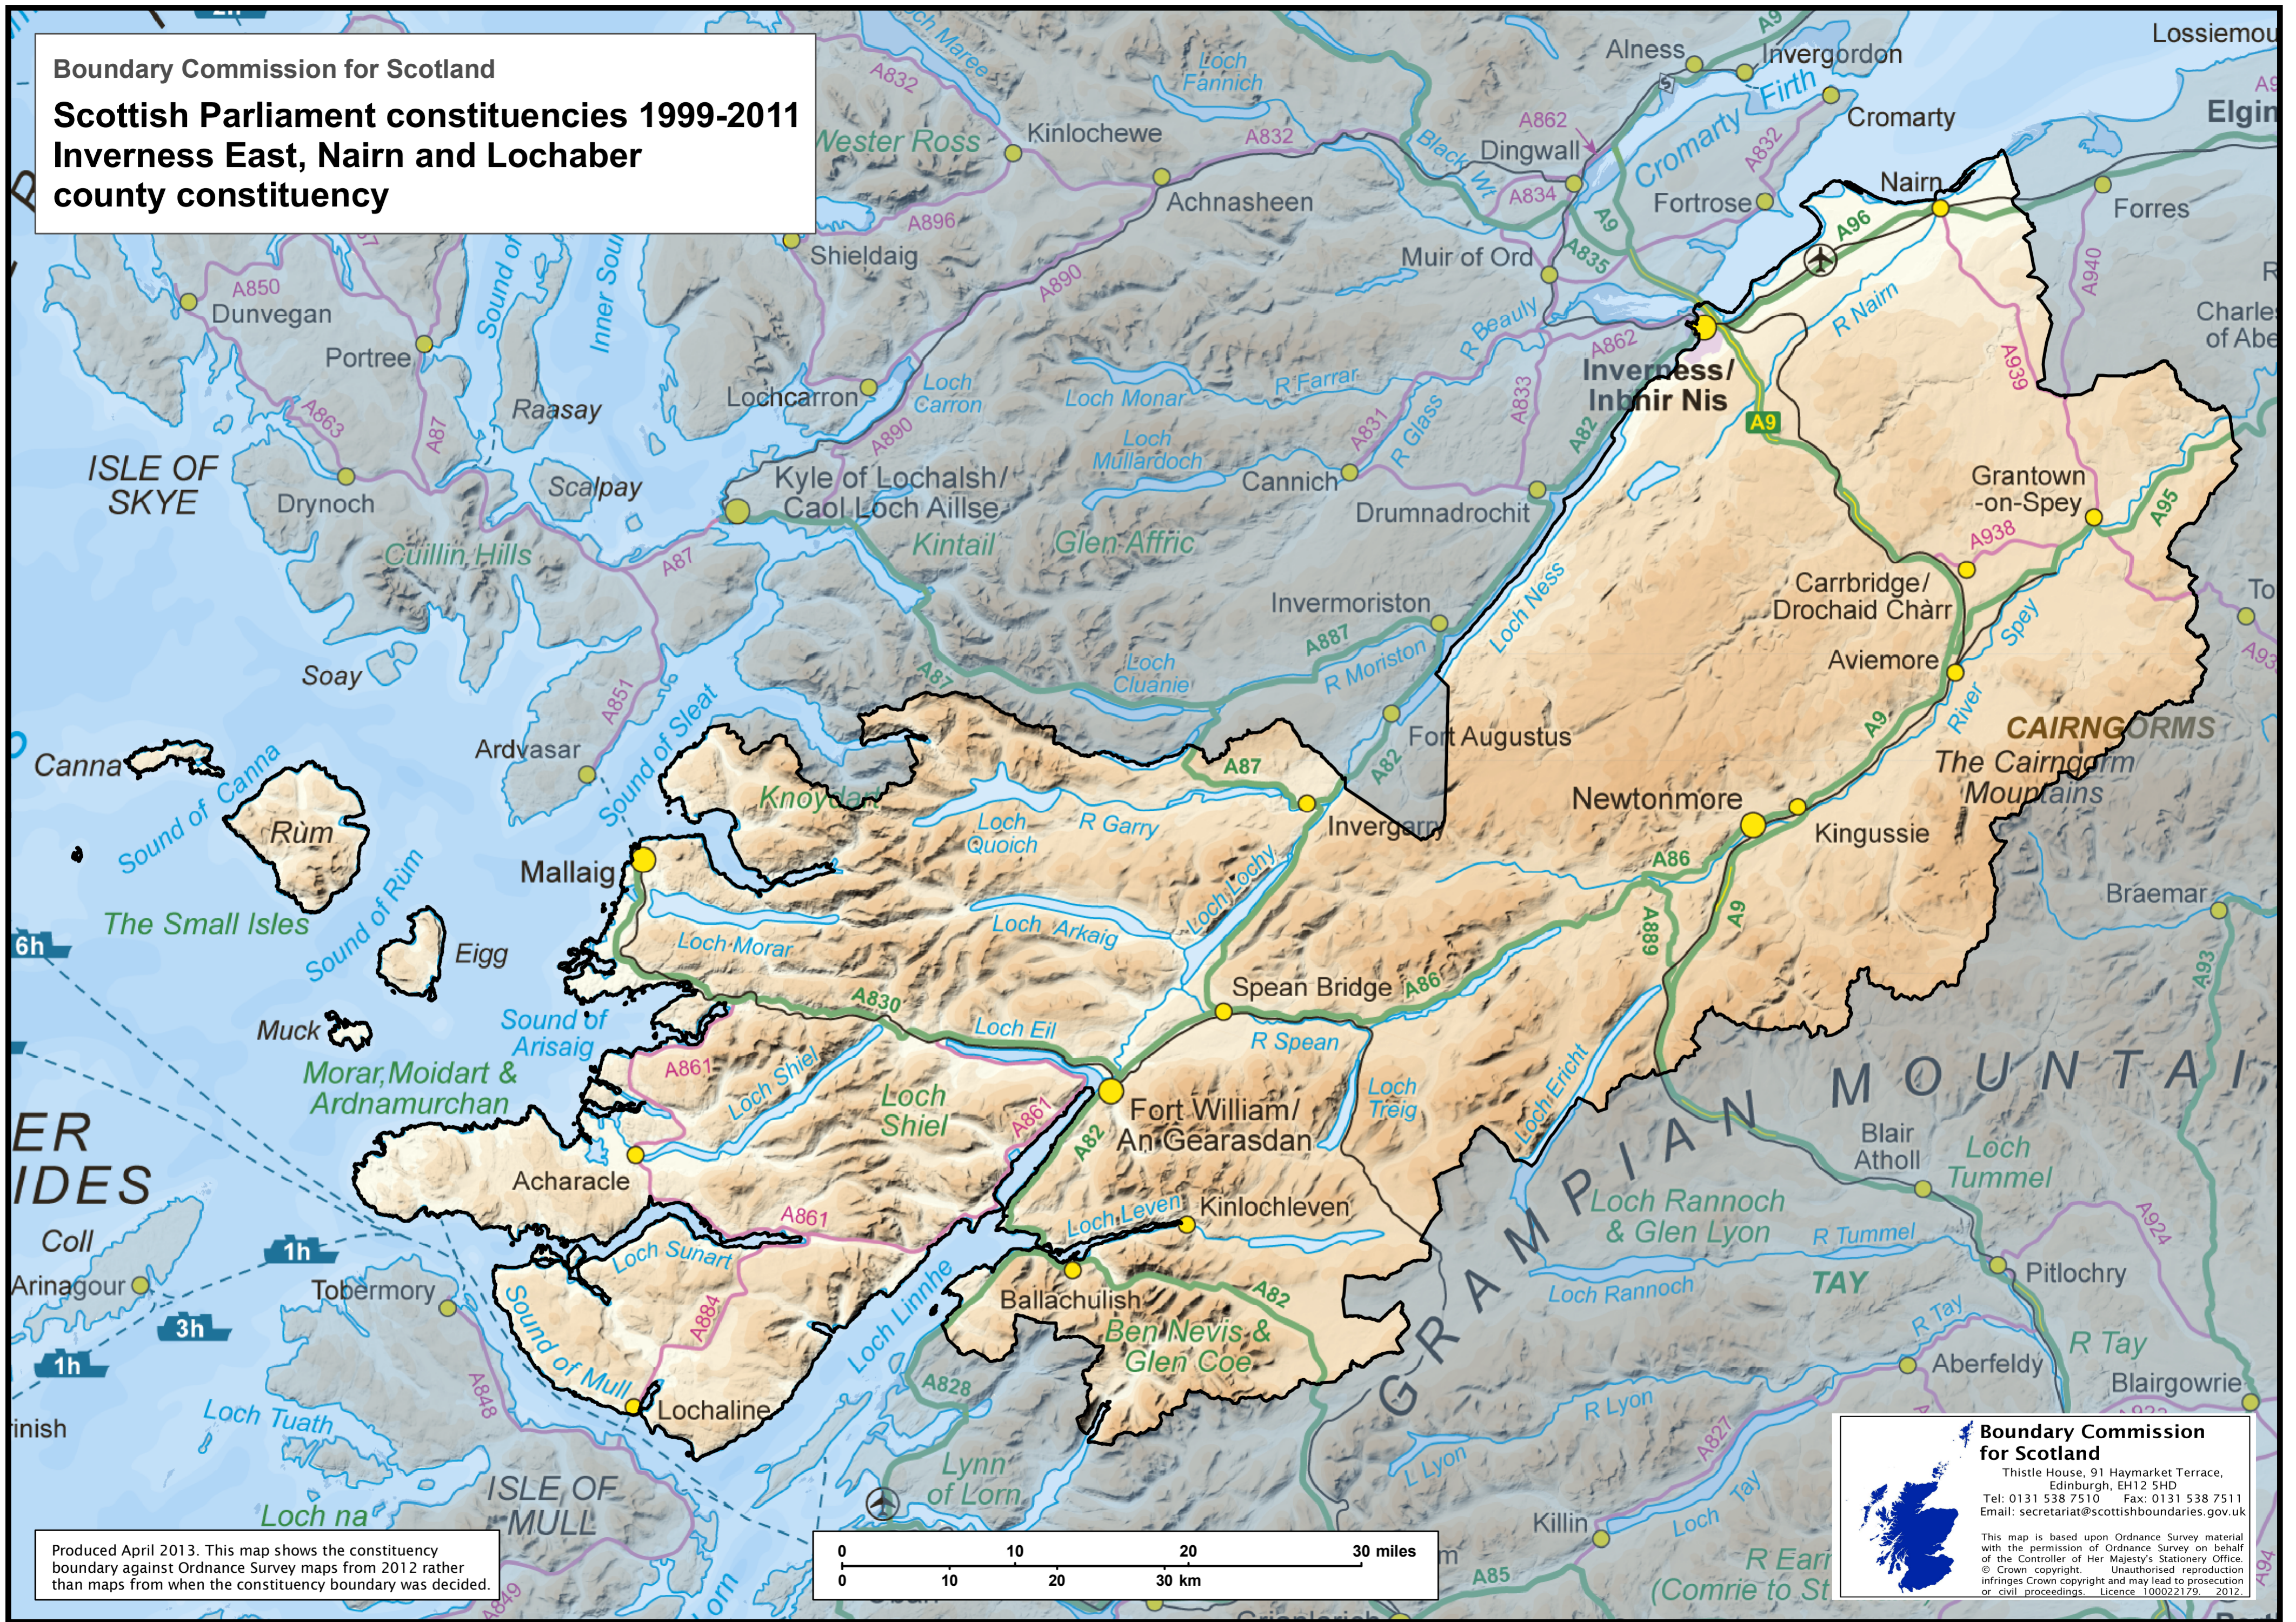

Boundary Commission for Scotland
Scottish Parliament constituencies 1999-2011
Inverness East, Nairn and Lochaber
county constituency

Produced April 2013. This map shows the constituency boundary against Ordnance Survey maps from 2012 rather than maps from when the constituency boundary was decided.

Boundary Commission for Scotland
 Thistle House, 91 Haymarket Terrace,
 Edinburgh, EH12 5HD
 Tel: 0131 538 7510 Fax: 0131 538 7511
 Email: secretariat@scottishboundaries.gov.uk

This map is based upon Ordnance Survey material with the permission of Ordnance Survey on behalf of the Controller of Her Majesty's Stationery Office. © Crown copyright. Unauthorised reproduction infringes Crown copyright and may lead to prosecution or civil proceedings. Licence 100022179. 2012.