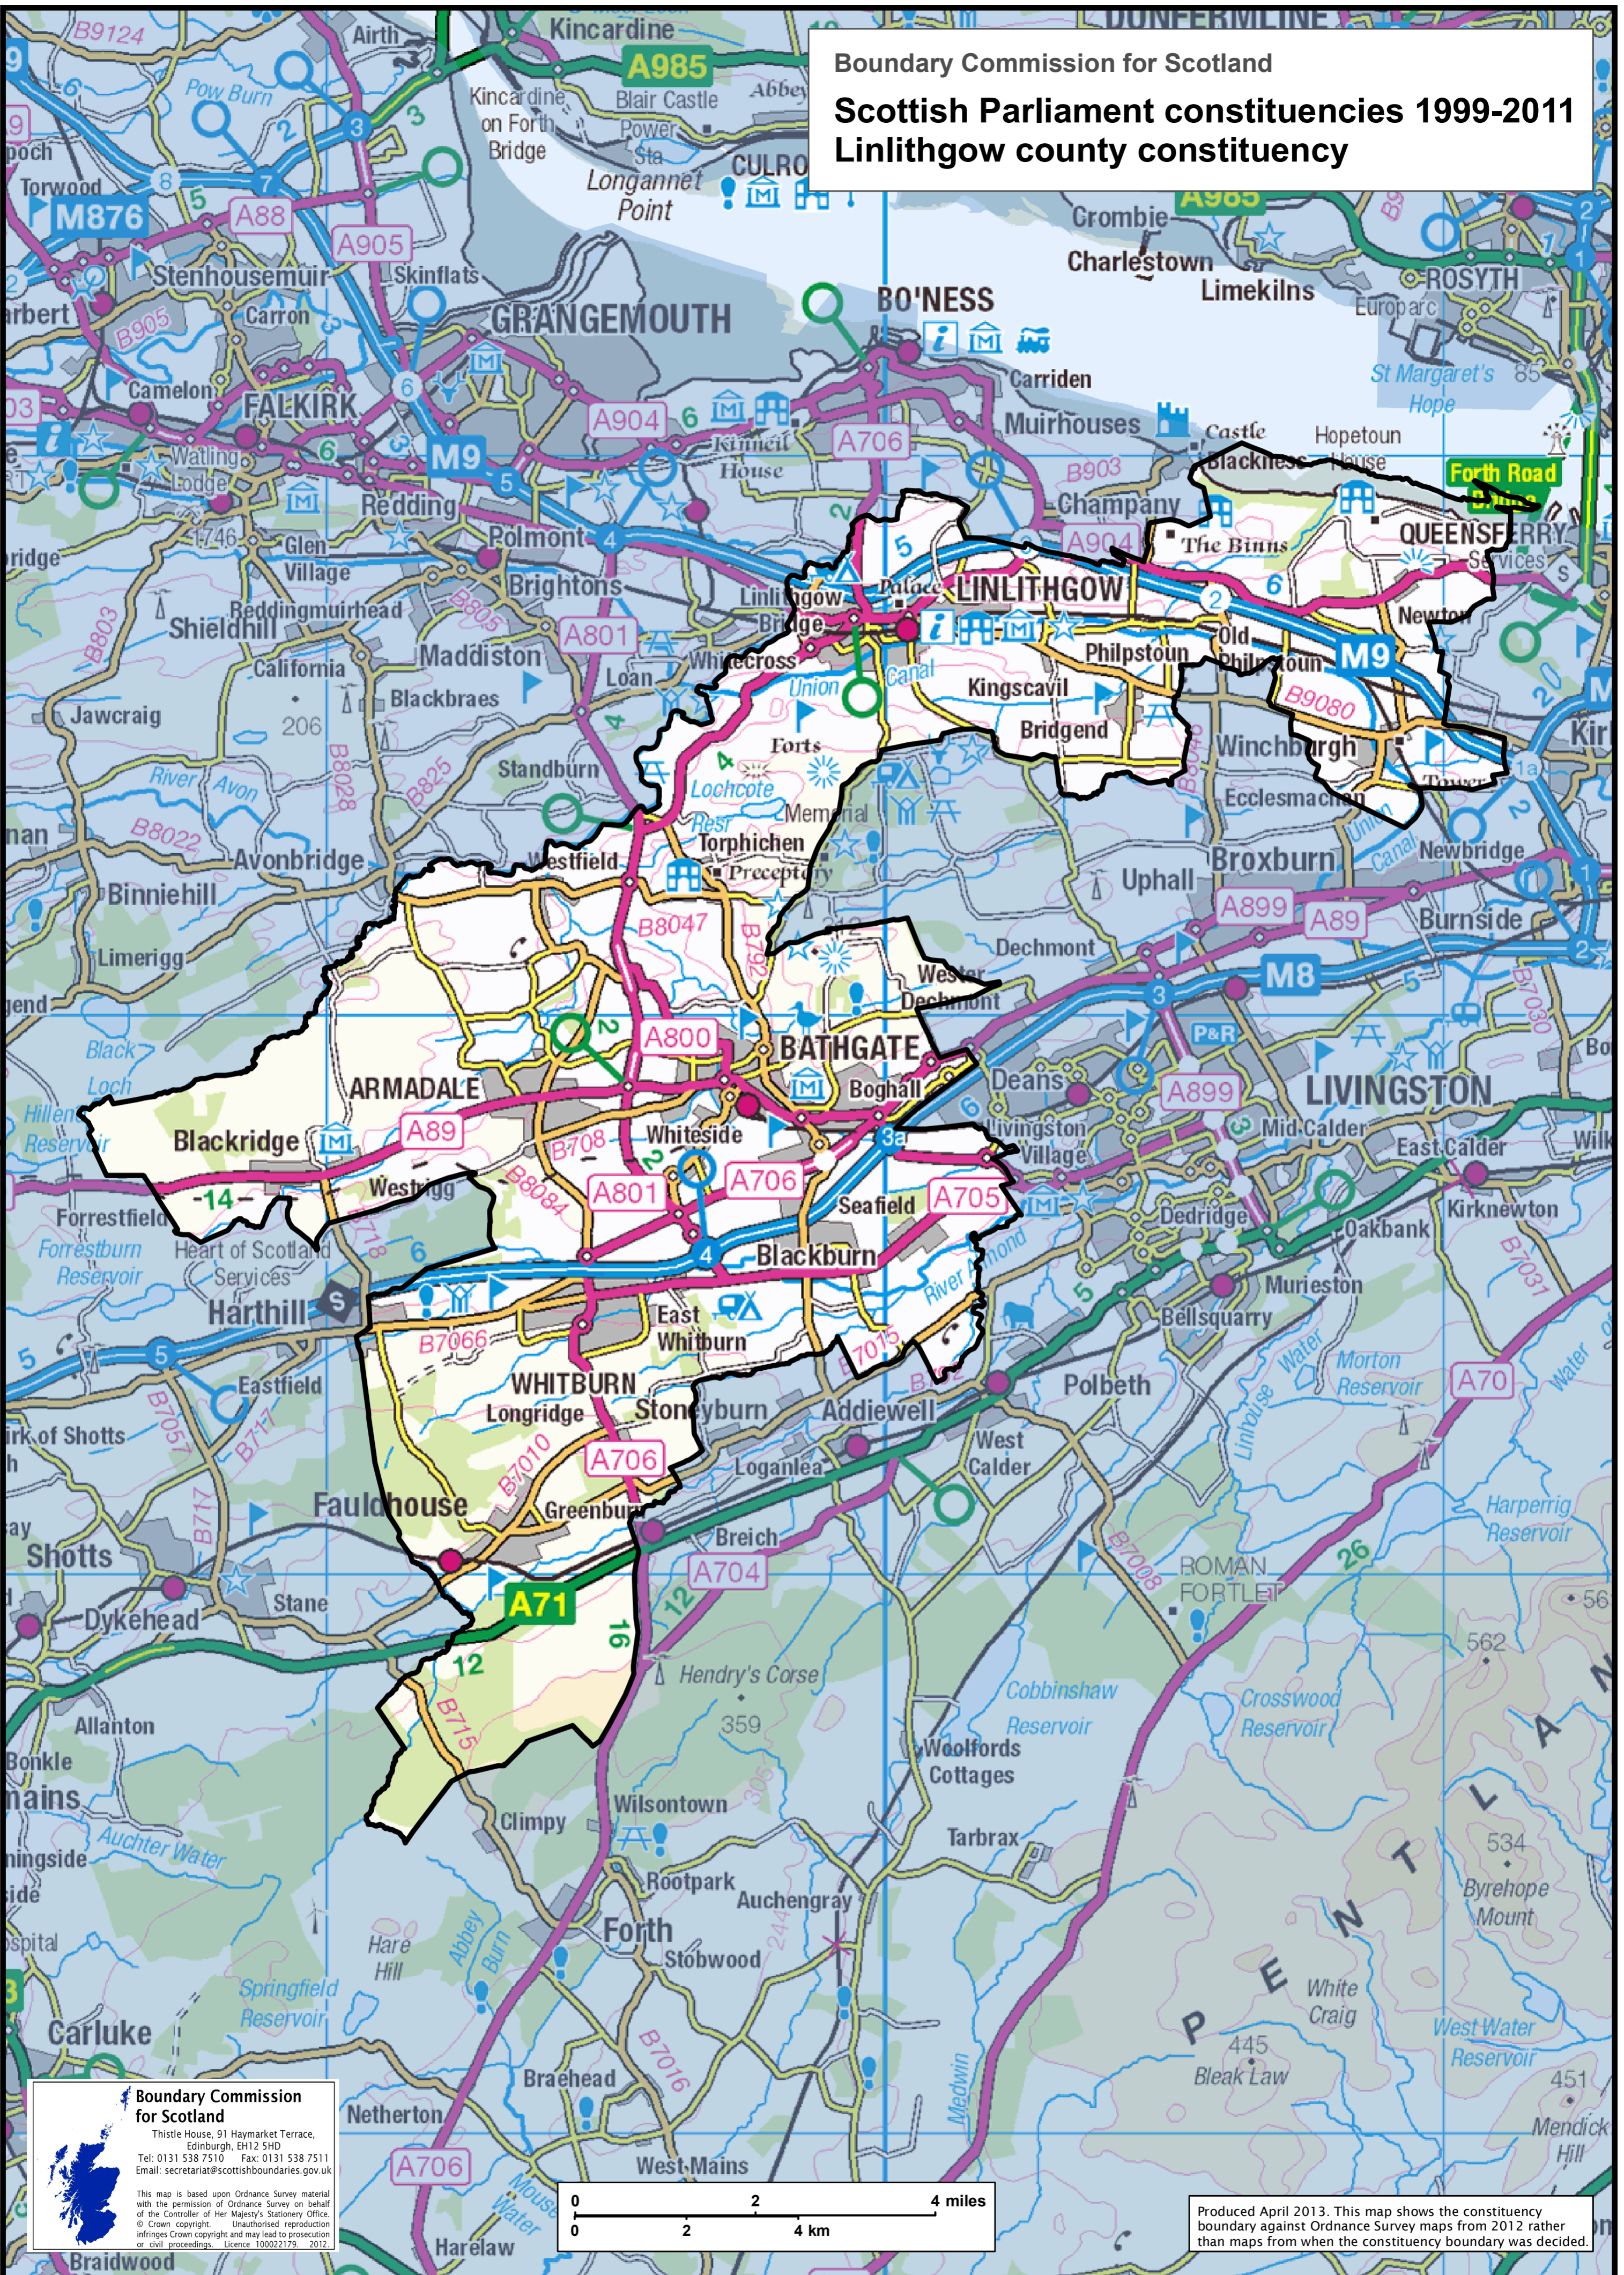

Boundary Commission for Scotland

# Scottish Parliament constituencies 1999-2011 Linlithgow county constituency

**Boundary Commission for Scotland**  
Thistle House, 91 Haymarket Terrace,  
Edinburgh, EH12 5HD  
Tel: 0131 538 7510 Fax: 0131 538 7511  
Email: secretariat@scottishboundaries.gov.uk

This map is based upon Ordnance Survey material with the permission of Ordnance Survey on behalf of the Controller of Her Majesty's Stationery Office. © Crown copyright. Unauthorised reproduction infringes Crown copyright and may lead to prosecution or civil proceedings. Licence 10002179, 2012.

Produced April 2013. This map shows the constituency boundary against Ordnance Survey maps from 2012 rather than maps from when the constituency boundary was decided.