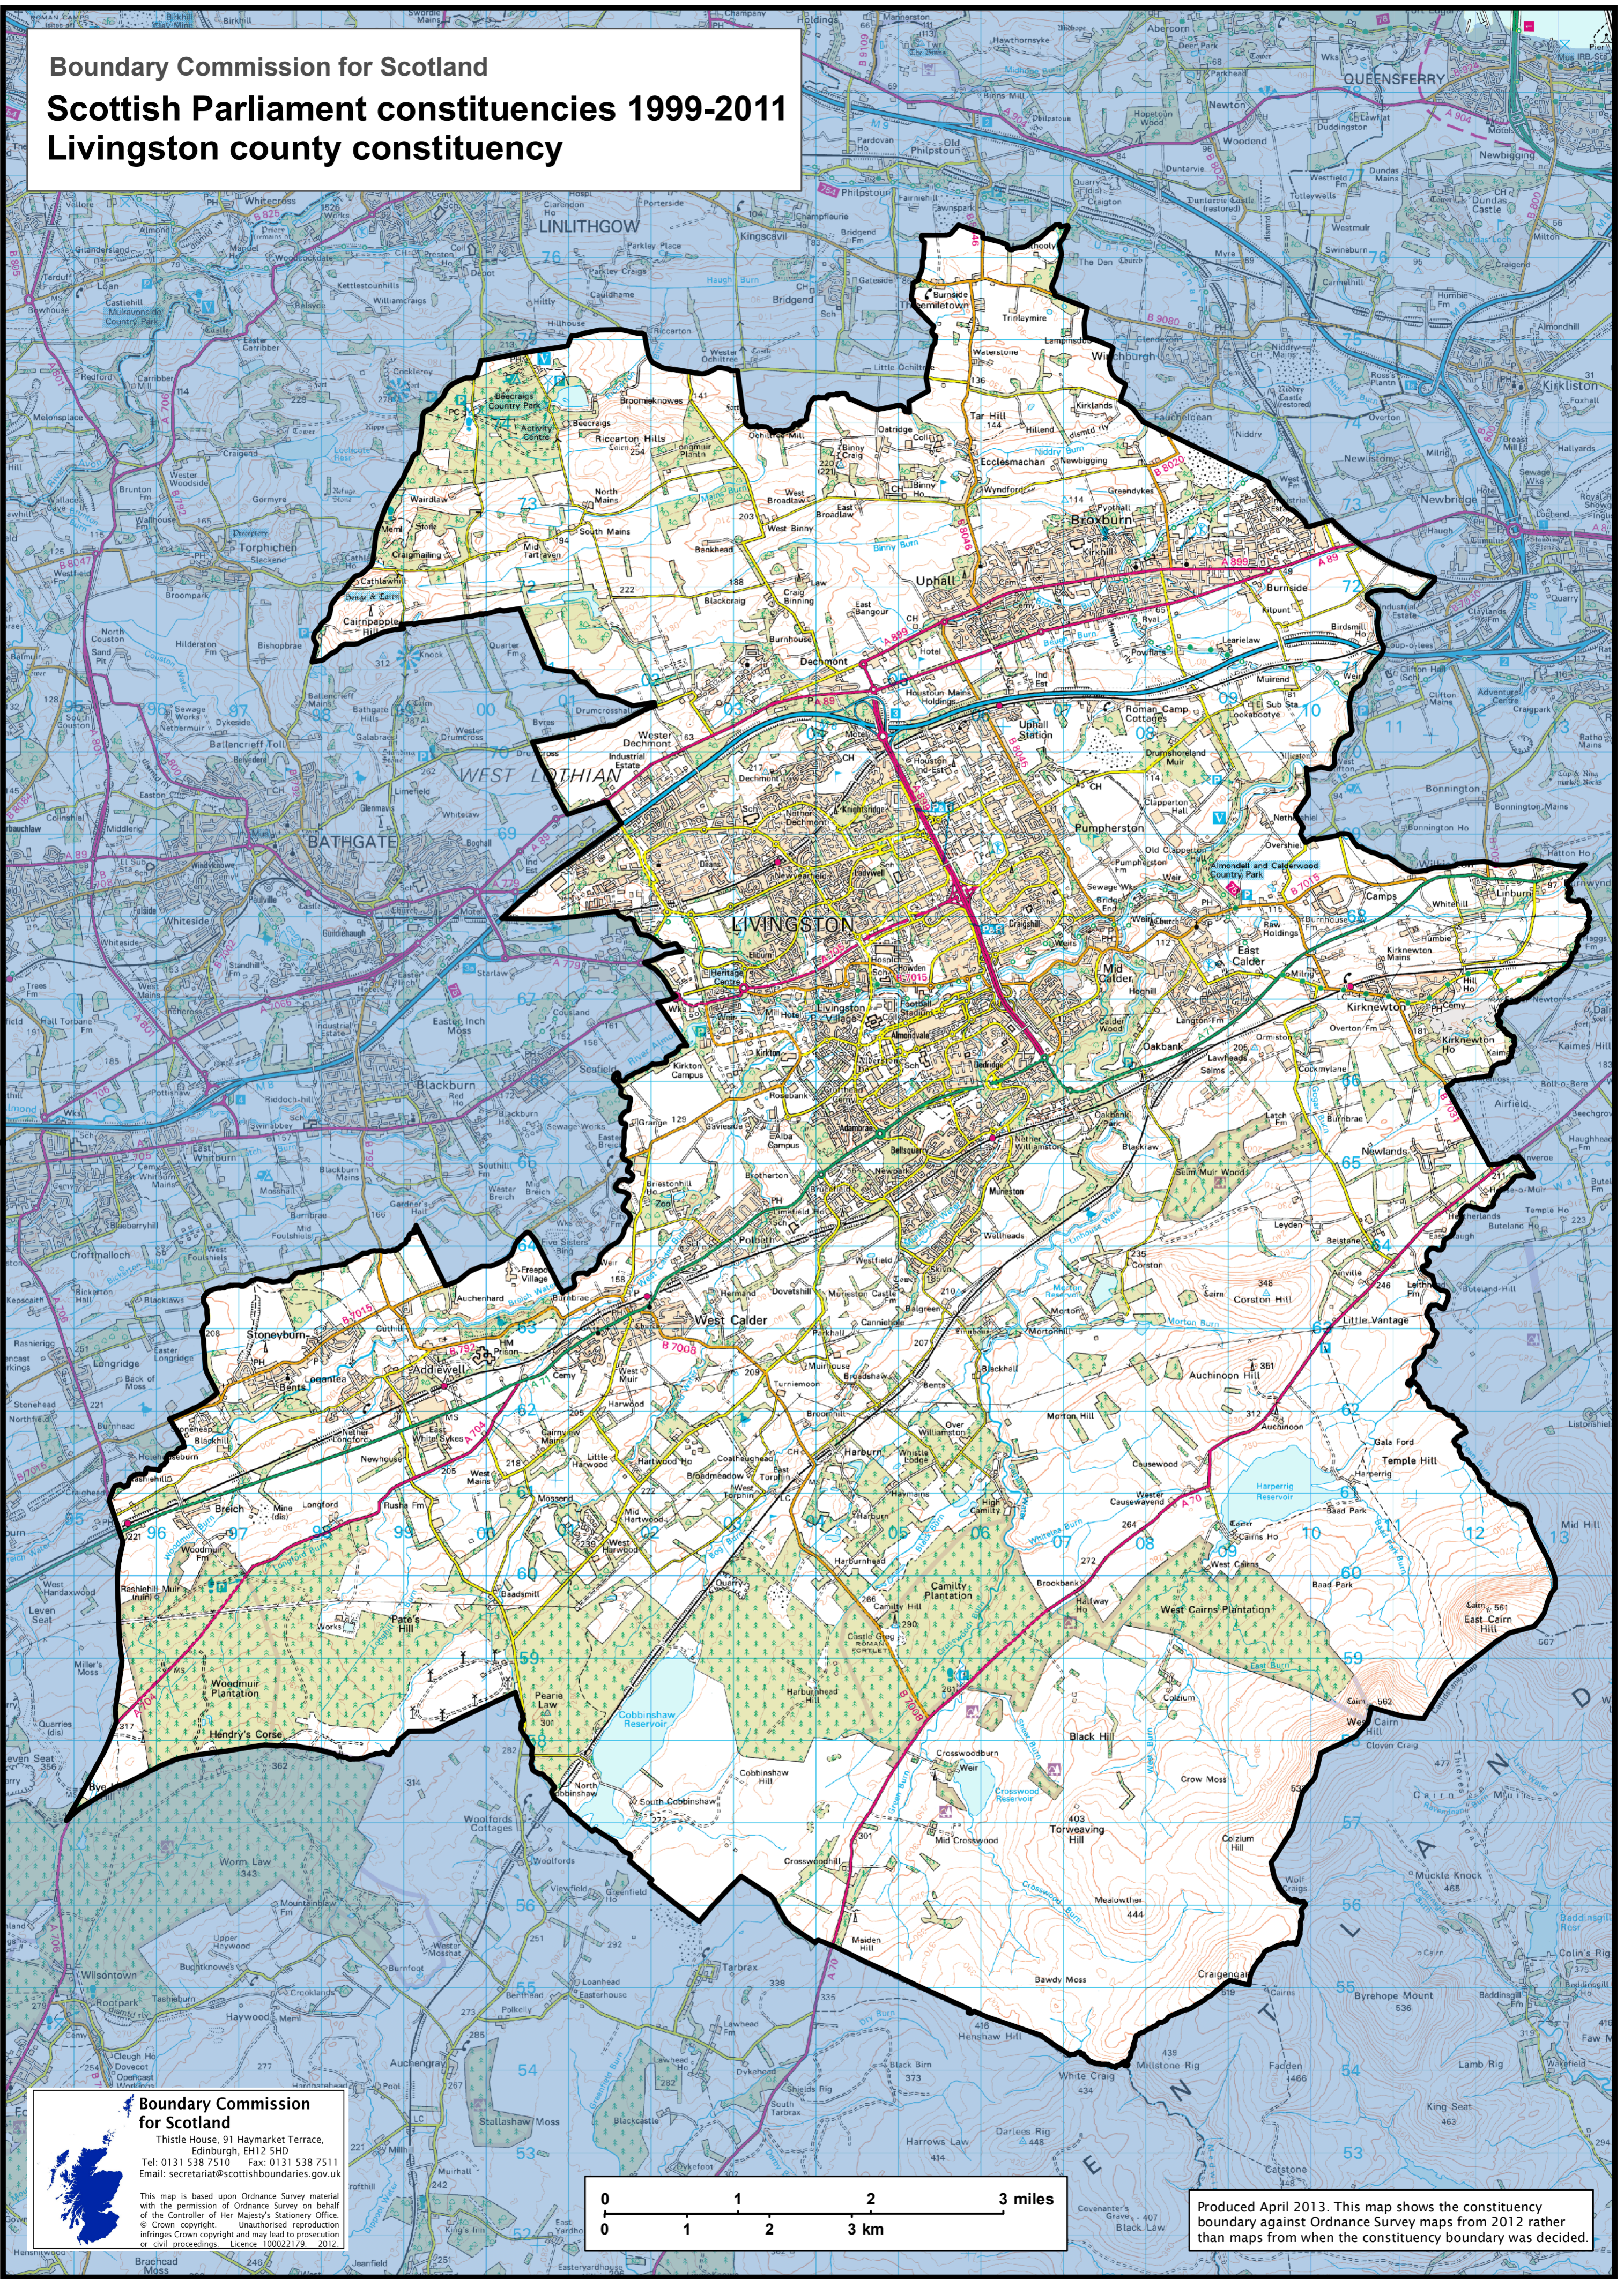

Boundary Commission for Scotland
Scottish Parliament constituencies 1999-2011
Livingston county constituency

Boundary Commission for Scotland
Thistle House, 91 Haymarket Terrace,
Edinburgh, EH12 5HD
Tel: 0131 538 7510 Fax: 0131 538 7511
Email: secretariat@scottishboundaries.gov.uk

This map is based upon Ordnance Survey material with the permission of Ordnance Survey on behalf of the Controller of Her Majesty's Stationery Office. © Crown copyright. Unauthorised reproduction infringes Crown copyright and may lead to prosecution or civil proceedings. Licence 100022179, 2012.

Produced April 2013. This map shows the constituency boundary against Ordnance Survey maps from 2012 rather than maps from when the constituency boundary was decided.