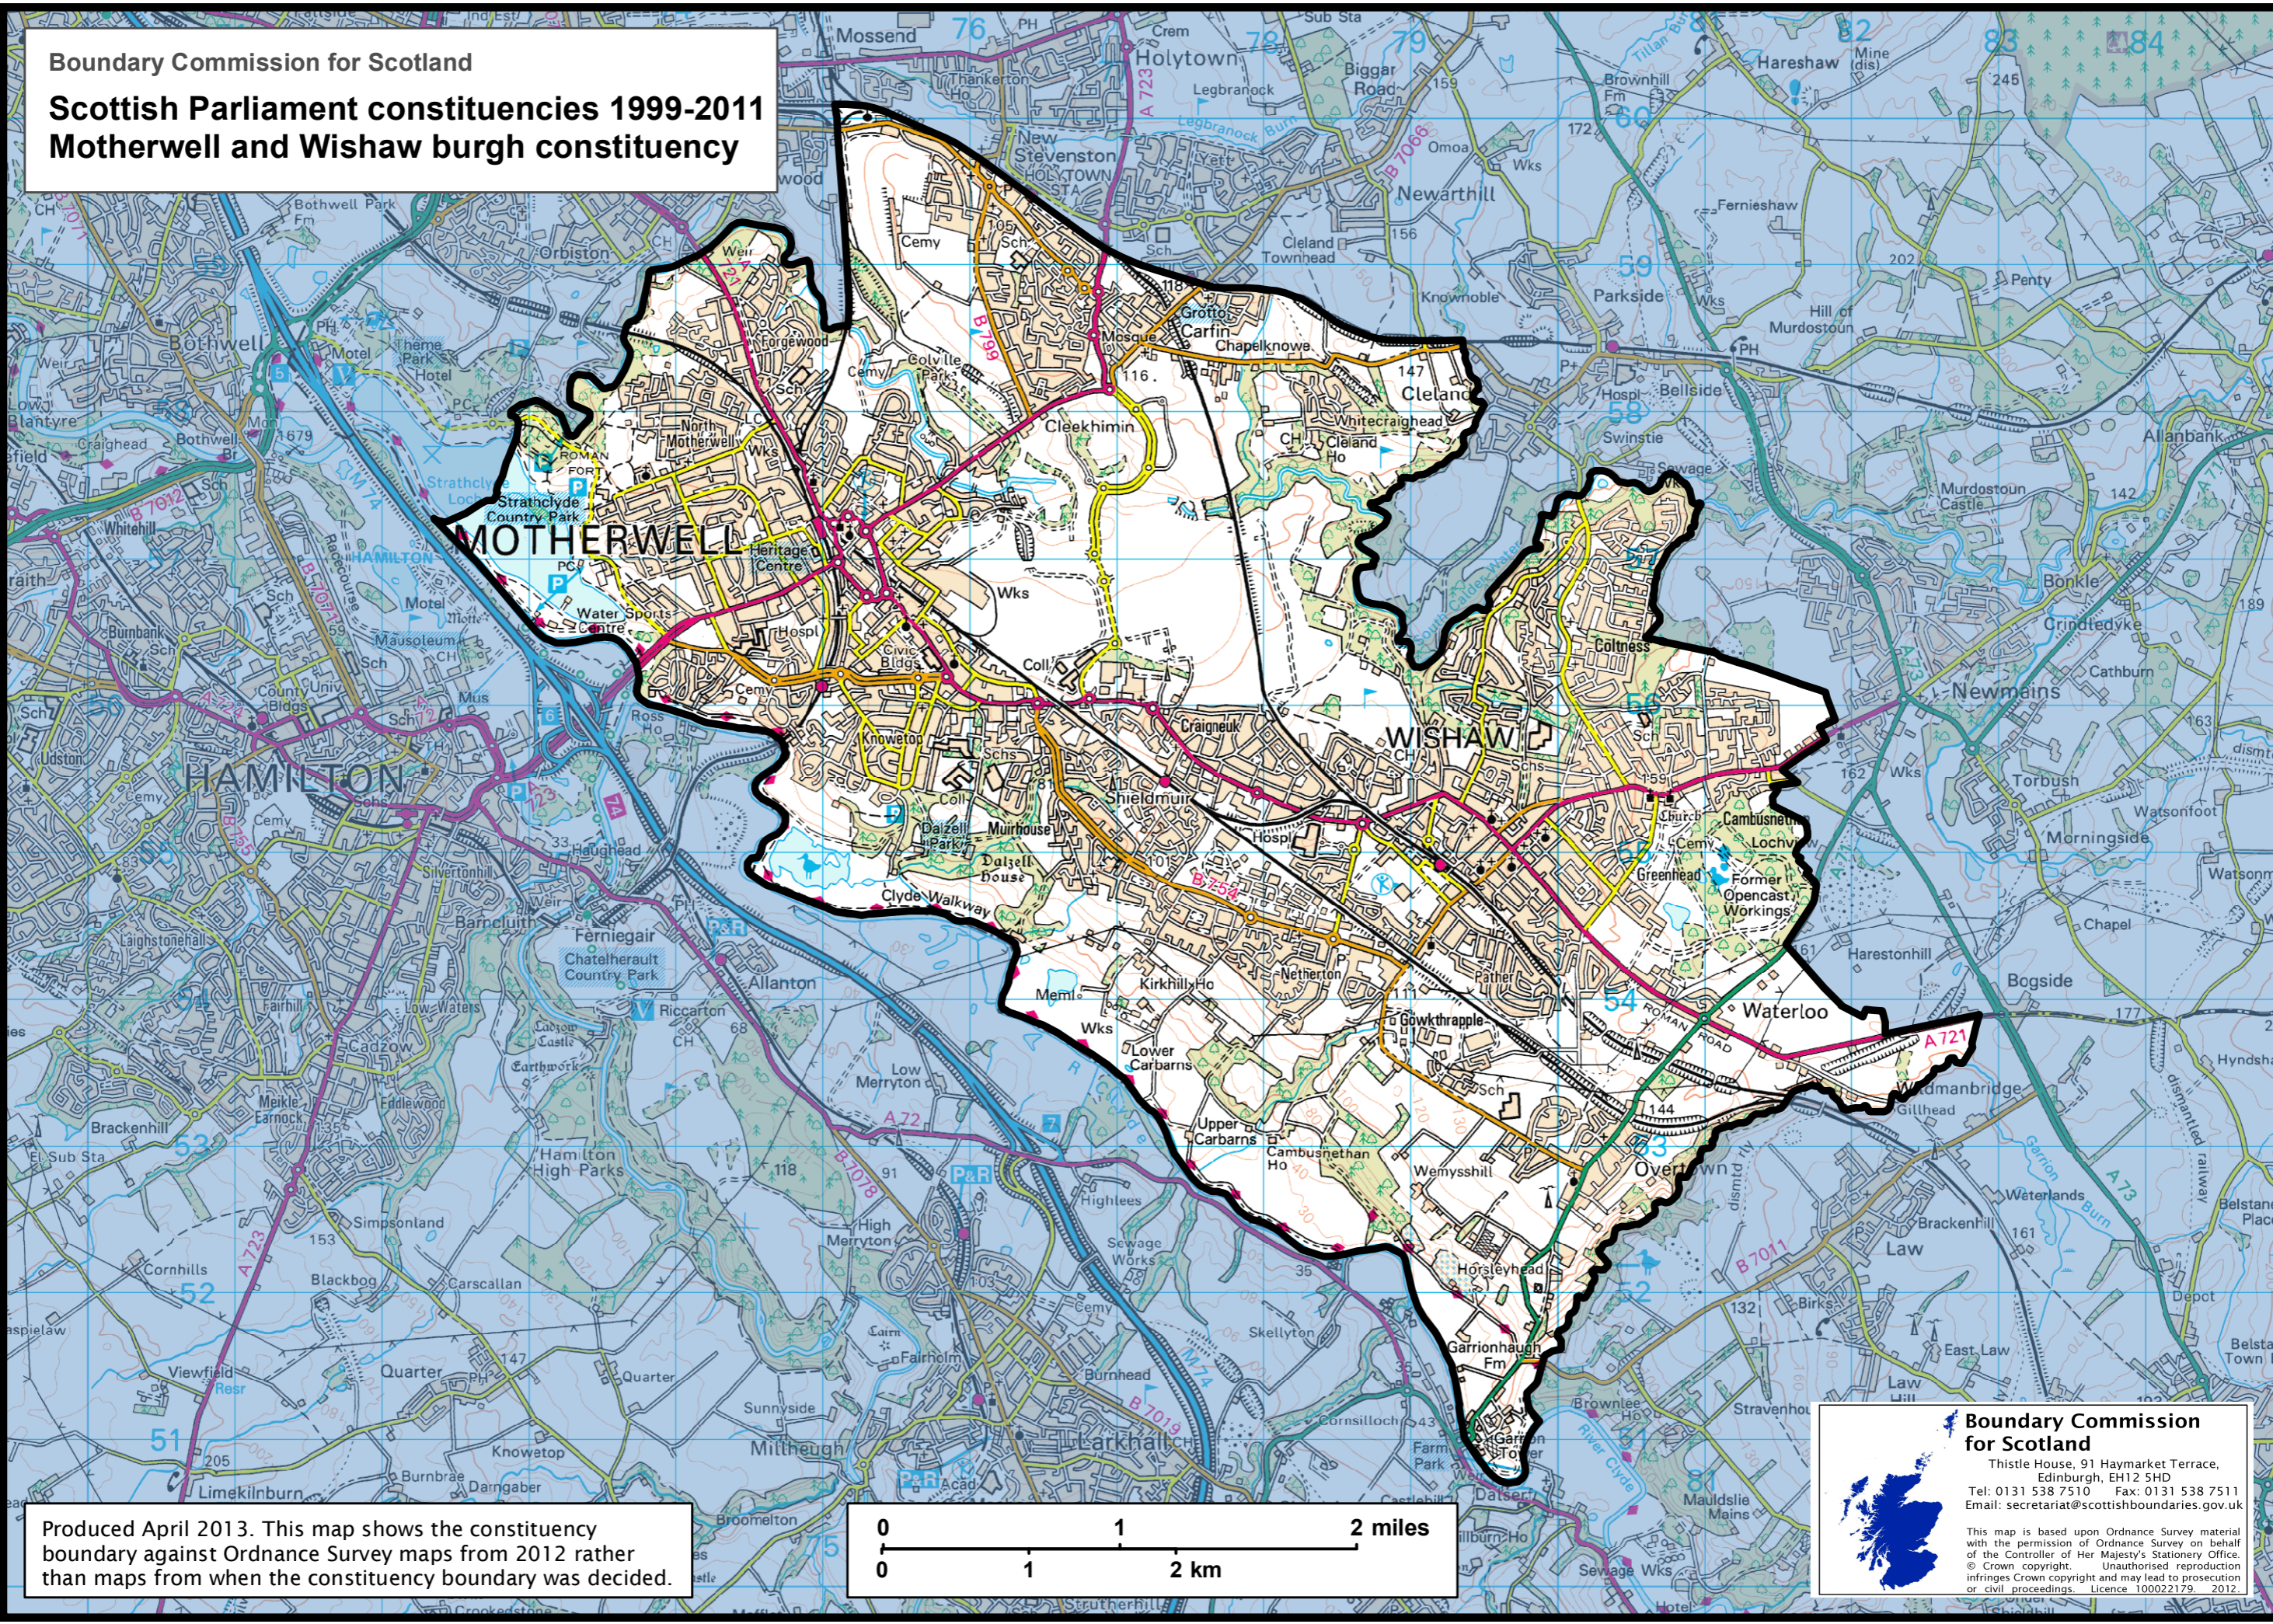

Boundary Commission for Scotland
Scottish Parliament constituencies 1999-2011
Motherwell and Wishaw burgh constituency

Produced April 2013. This map shows the constituency boundary against Ordnance Survey maps from 2012 rather than maps from when the constituency boundary was decided.

Boundary Commission for Scotland
Thistle House, 91 Haymarket Terrace,
Edinburgh, EH12 5HD
Tel: 0131 538 7510 Fax: 0131 538 7511
Email: secretariat@scottishboundaries.gov.uk

This map is based upon Ordnance Survey material with the permission of Ordnance Survey on behalf of the Controller of Her Majesty's Stationery Office. © Crown copyright. Unauthorised reproduction infringes Crown copyright and may lead to prosecution or civil proceedings. Licence 10002179. 2012.