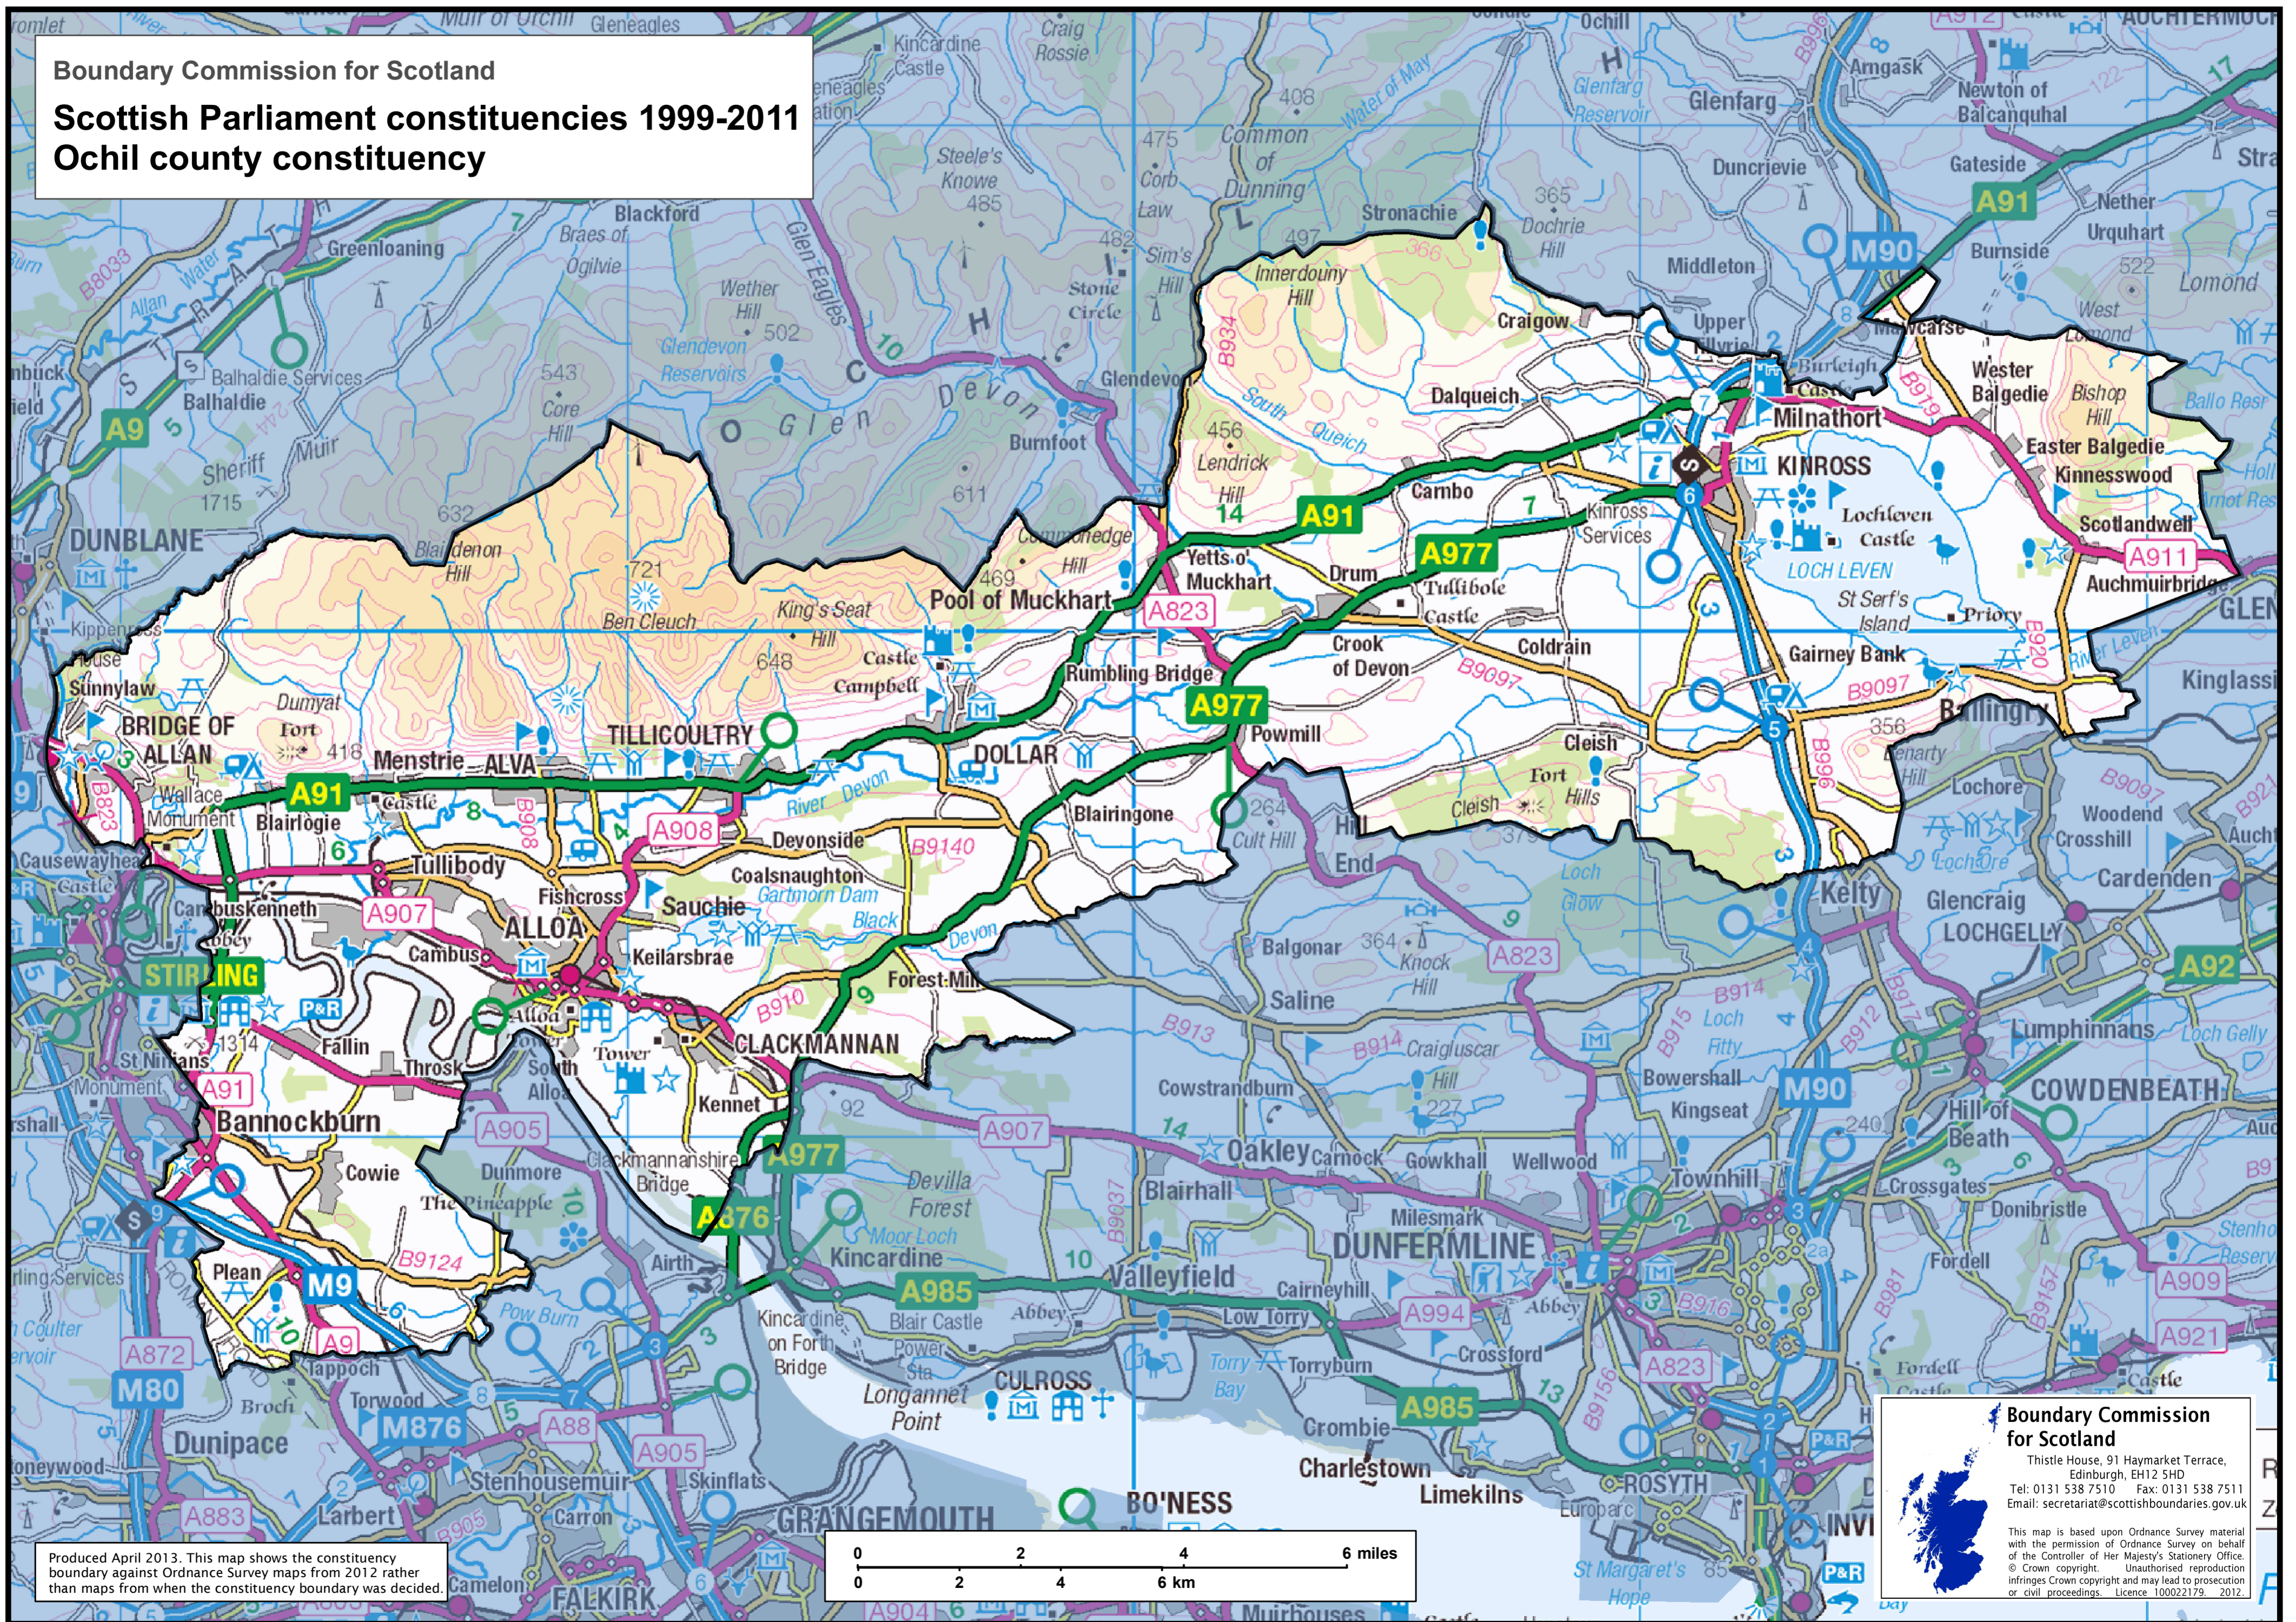

Boundary Commission for Scotland  
**Scottish Parliament constituencies 1999-2011**  
**Ochil county constituency**

Produced April 2013. This map shows the constituency boundary against Ordnance Survey maps from 2012 rather than maps from when the constituency boundary was decided.

This map is based upon Ordnance Survey material with the permission of Ordnance Survey on behalf of the Controller of Her Majesty's Stationery Office. © Crown copyright. Unauthorised reproduction infringes Crown copyright and may lead to prosecution or civil proceedings. Licence 100022179. 2012.