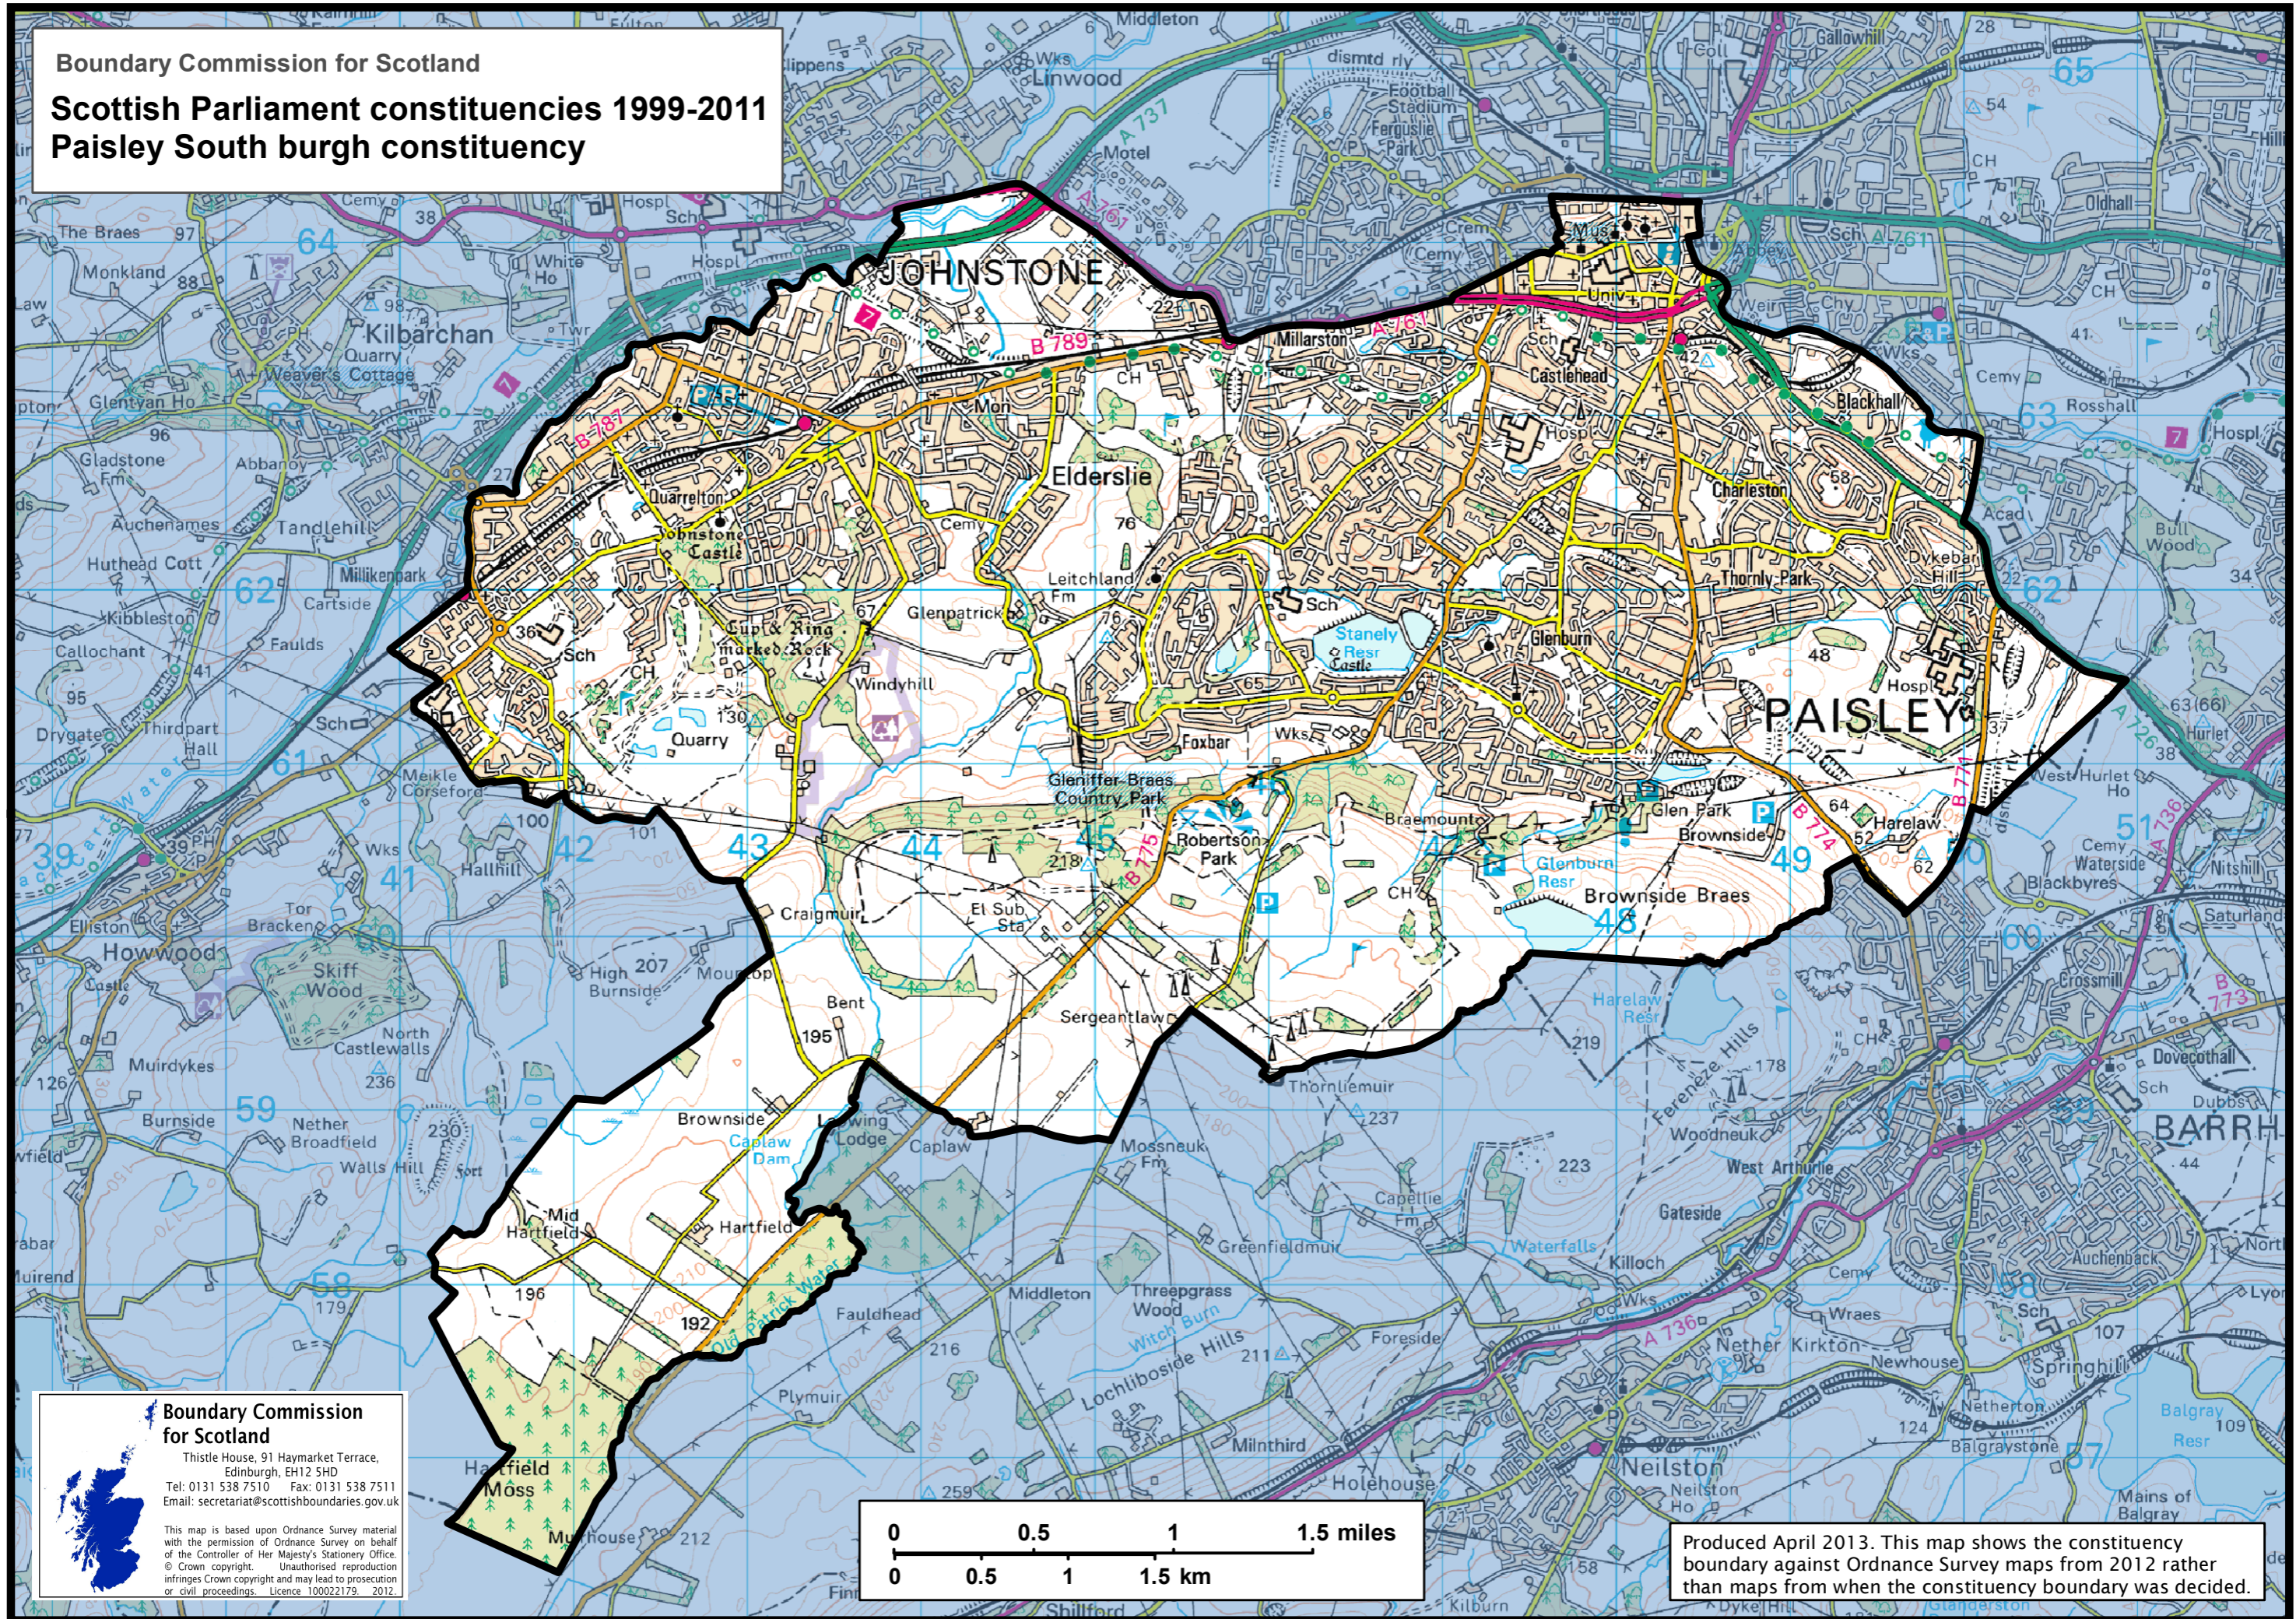

Boundary Commission for Scotland
Scottish Parliament constituencies 1999-2011
Paisley South burgh constituency

Boundary Commission for Scotland
Thistle House, 91 Haymarket Terrace,
Edinburgh, EH12 5HD
Tel: 0131 538 7510 Fax: 0131 538 7511
Email: secretariat@scottishboundaries.gov.uk

This map is based upon Ordnance Survey material with the permission of Ordnance Survey on behalf of the Controller of Her Majesty's Stationery Office. © Crown copyright. Unauthorised reproduction infringes Crown copyright and may lead to prosecution or civil proceedings. Licence 100022179, 2012.

Produced April 2013. This map shows the constituency boundary against Ordnance Survey maps from 2012 rather than maps from when the constituency boundary was decided.