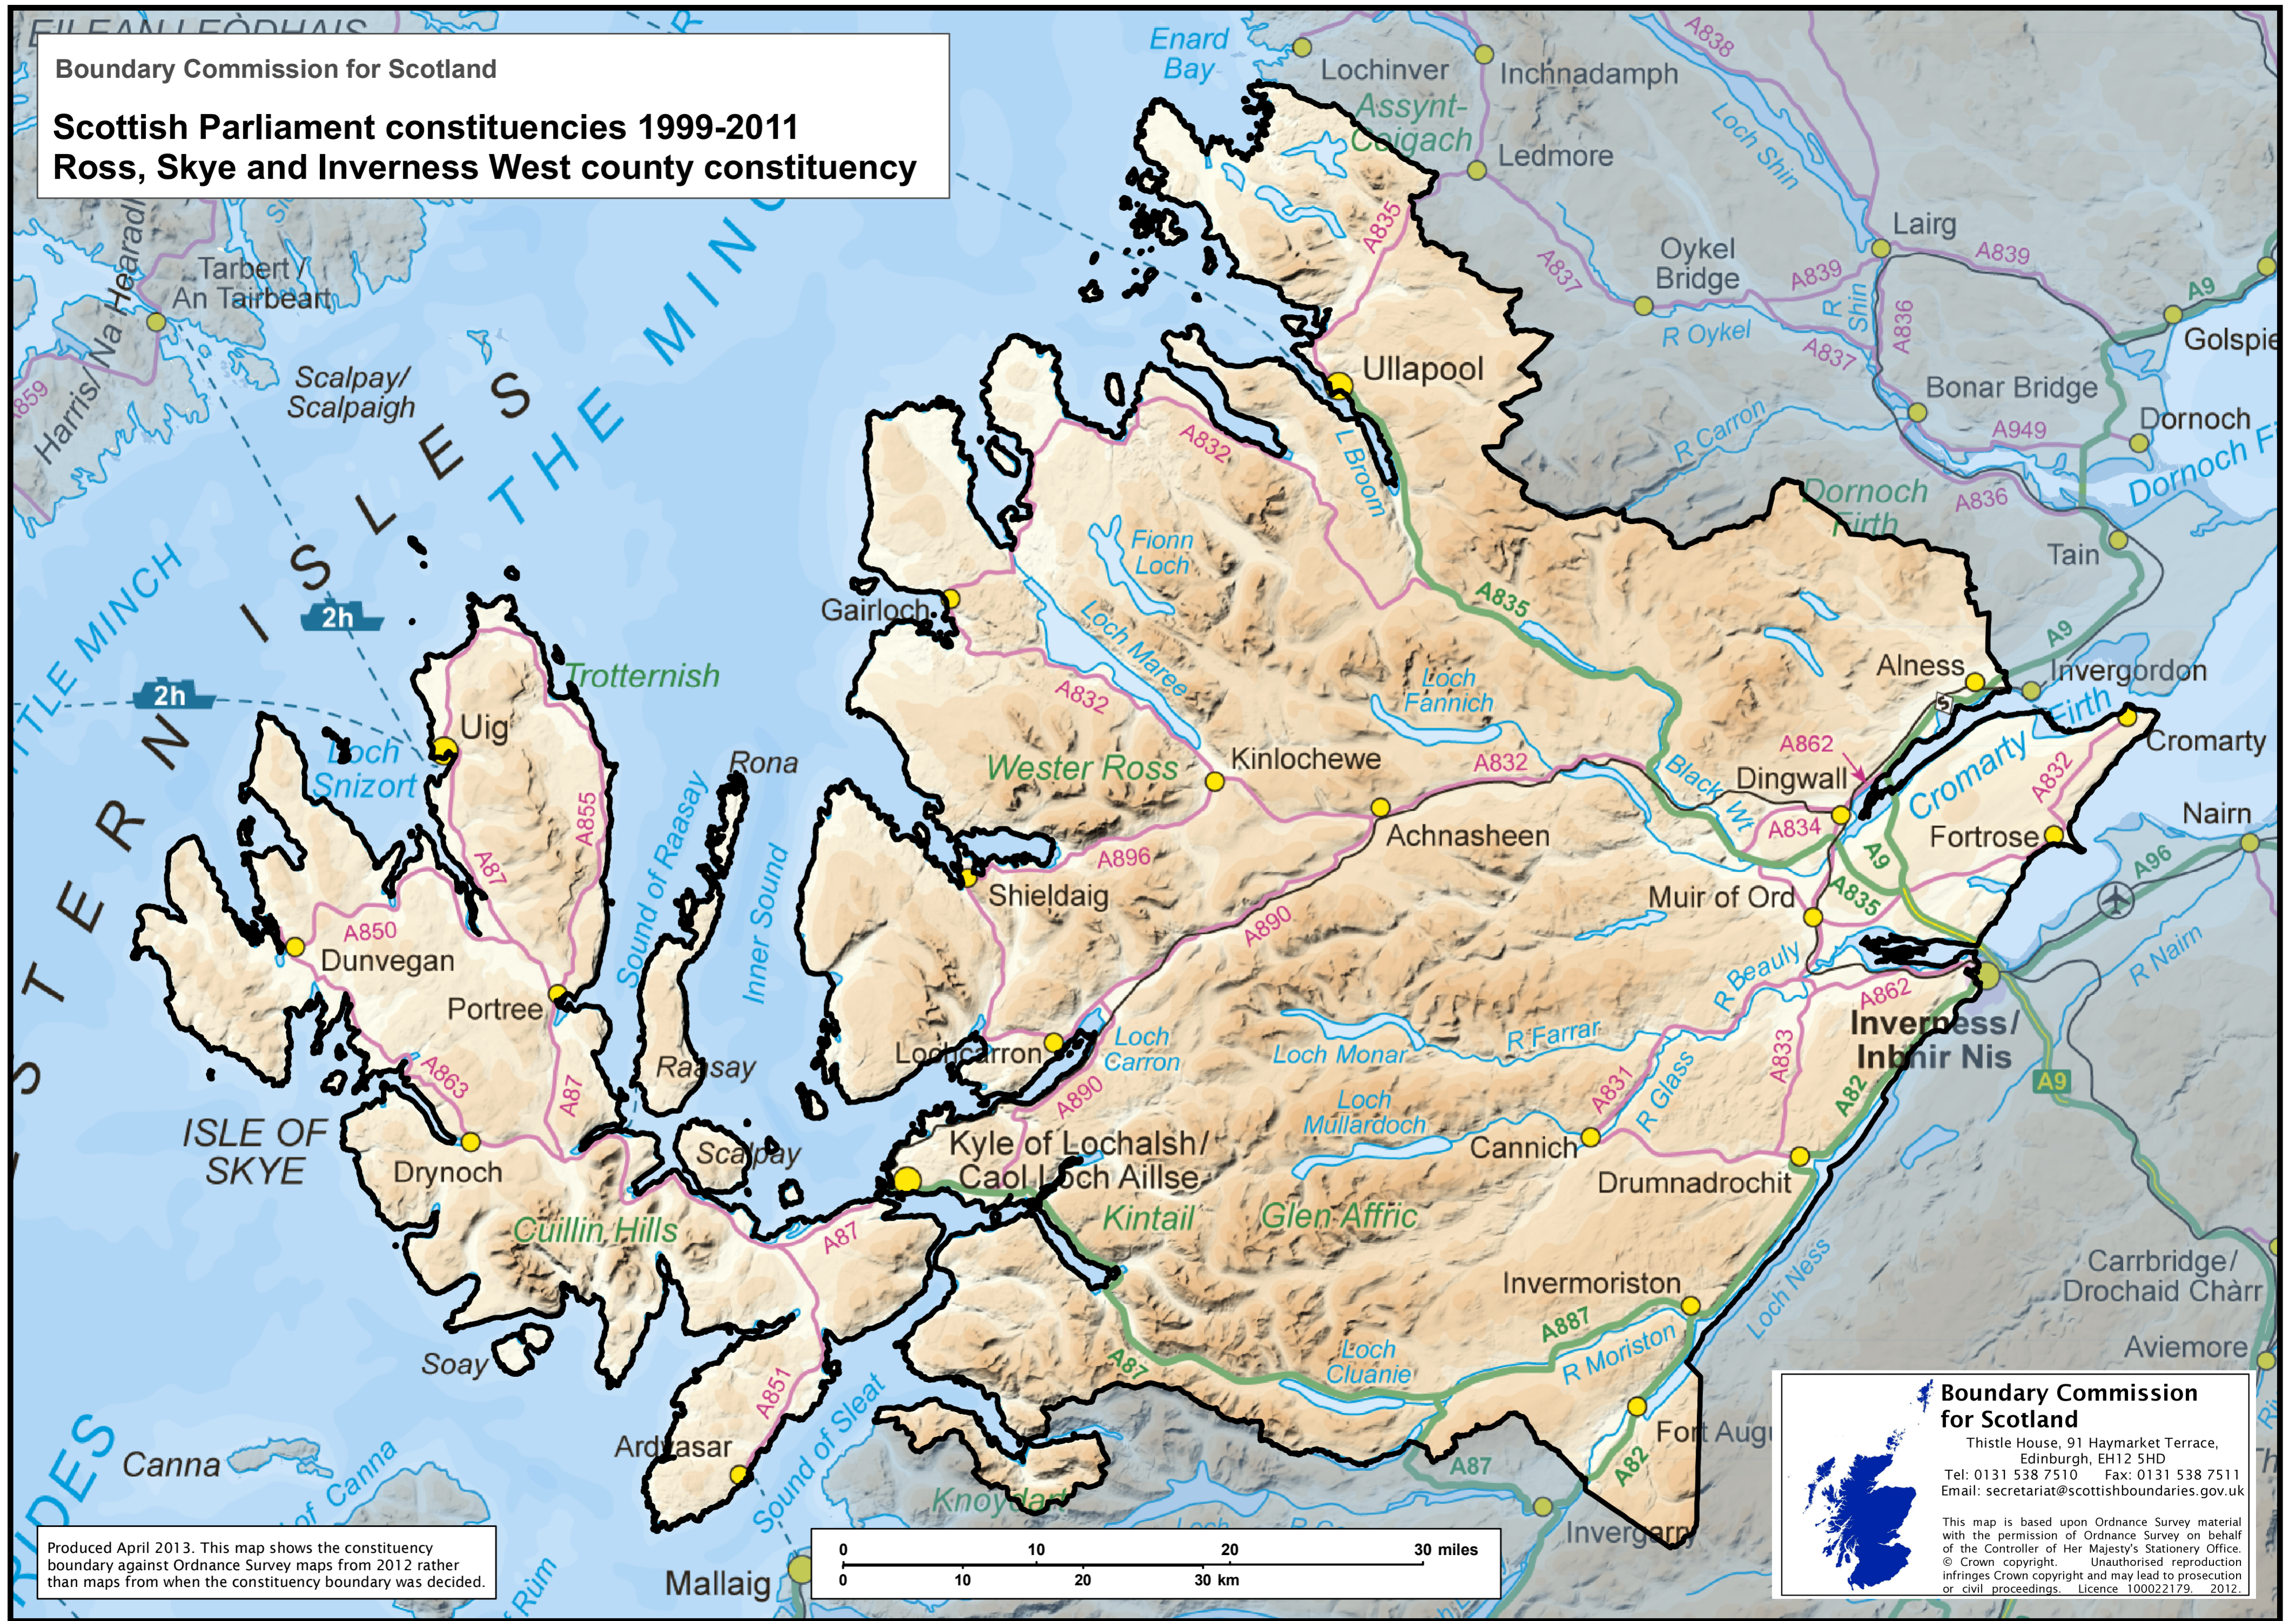

Boundary Commission for Scotland
Scottish Parliament constituencies 1999-2011
Ross, Skye and Inverness West county constituency

Produced April 2013. This map shows the constituency boundary against Ordnance Survey maps from 2012 rather than maps from when the constituency boundary was decided.

Boundary Commission for Scotland
 Thistle House, 91 Haymarket Terrace,
 Edinburgh, EH12 5HD
 Tel: 0131 538 7510 Fax: 0131 538 7511
 Email: secretariat@scottishboundaries.gov.uk

This map is based upon Ordnance Survey material with the permission of Ordnance Survey on behalf of the Controller of Her Majesty's Stationery Office. © Crown copyright. Unauthorised reproduction infringes Crown copyright and may lead to prosecution or civil proceedings. Licence 100022179. 2012.