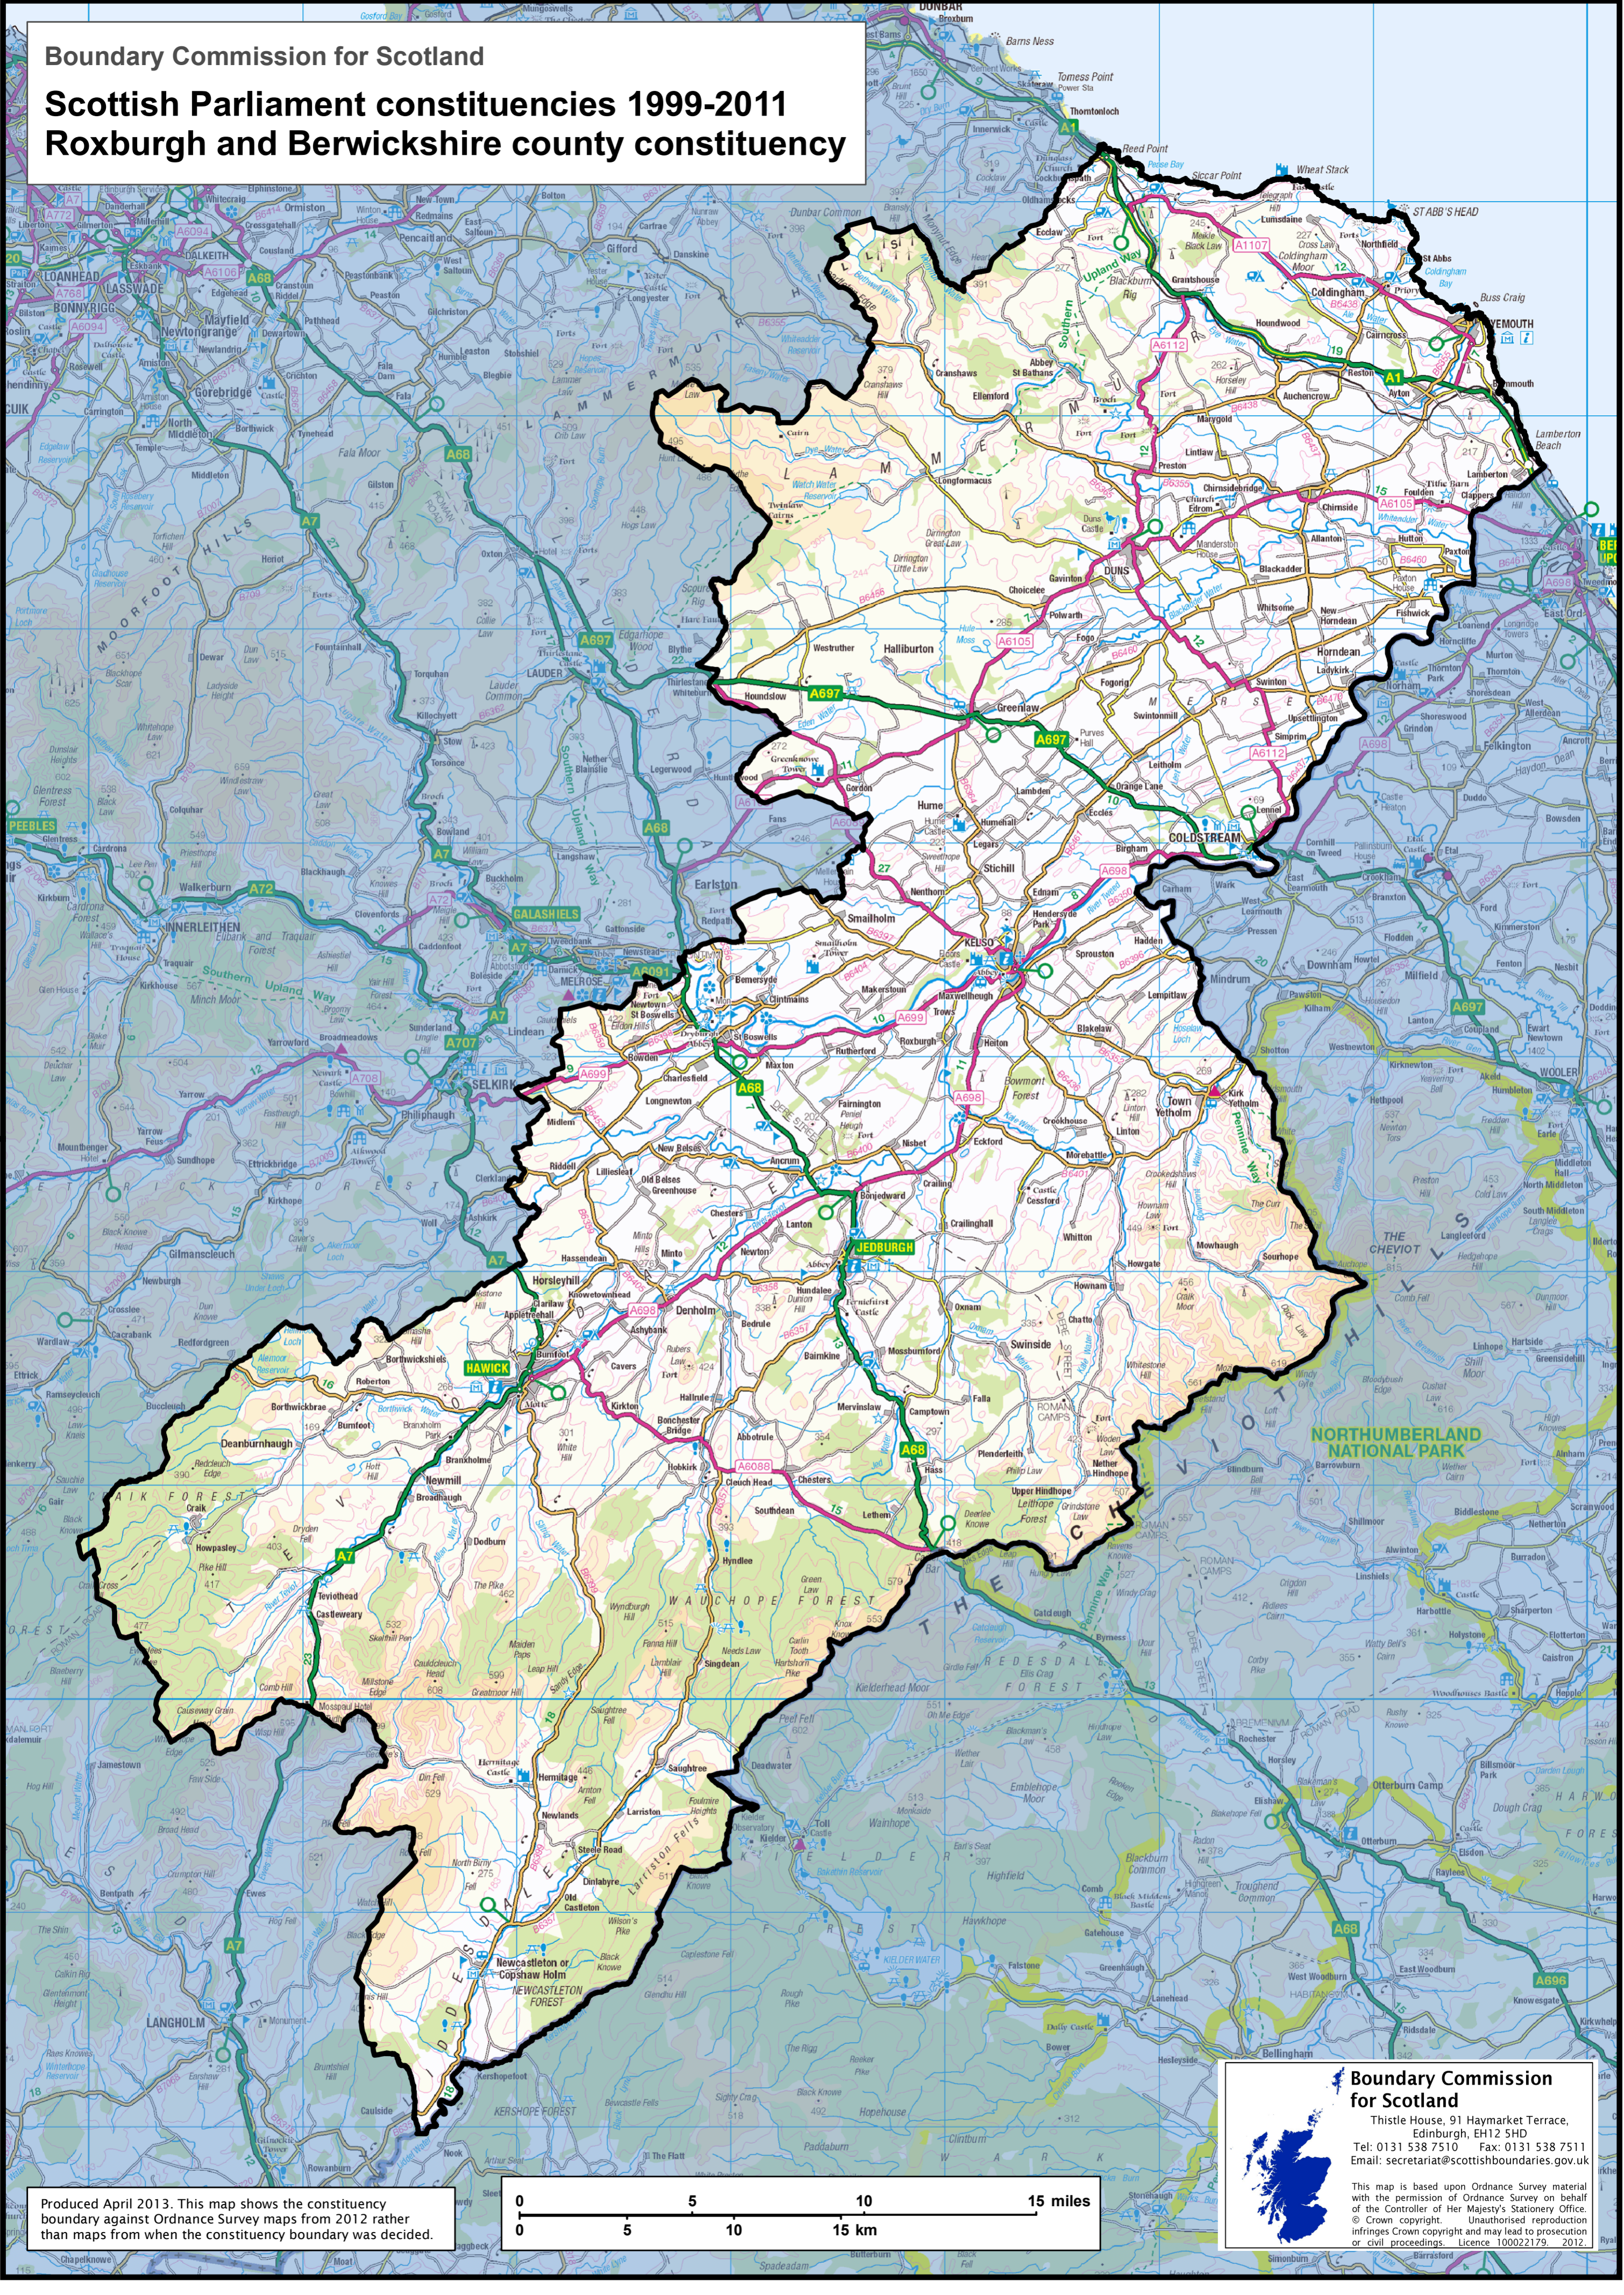

Boundary Commission for Scotland
Scottish Parliament constituencies 1999-2011
Roxburgh and Berwickshire county constituency

Produced April 2013. This map shows the constituency boundary against Ordnance Survey maps from 2012 rather than maps from when the constituency boundary was decided.

Boundary Commission for Scotland
 Thistle House, 91 Haymarket Terrace,
 Edinburgh, EH12 5HD
 Tel: 0131 538 7510 Fax: 0131 538 7511
 Email: secretariat@scottishboundaries.gov.uk

This map is based upon Ordnance Survey material with the permission of Ordnance Survey on behalf of the Controller of Her Majesty's Stationery Office. © Crown copyright. Unauthorised reproduction infringes Crown copyright and may lead to prosecution or civil proceedings. Licence 10002179. 2012.