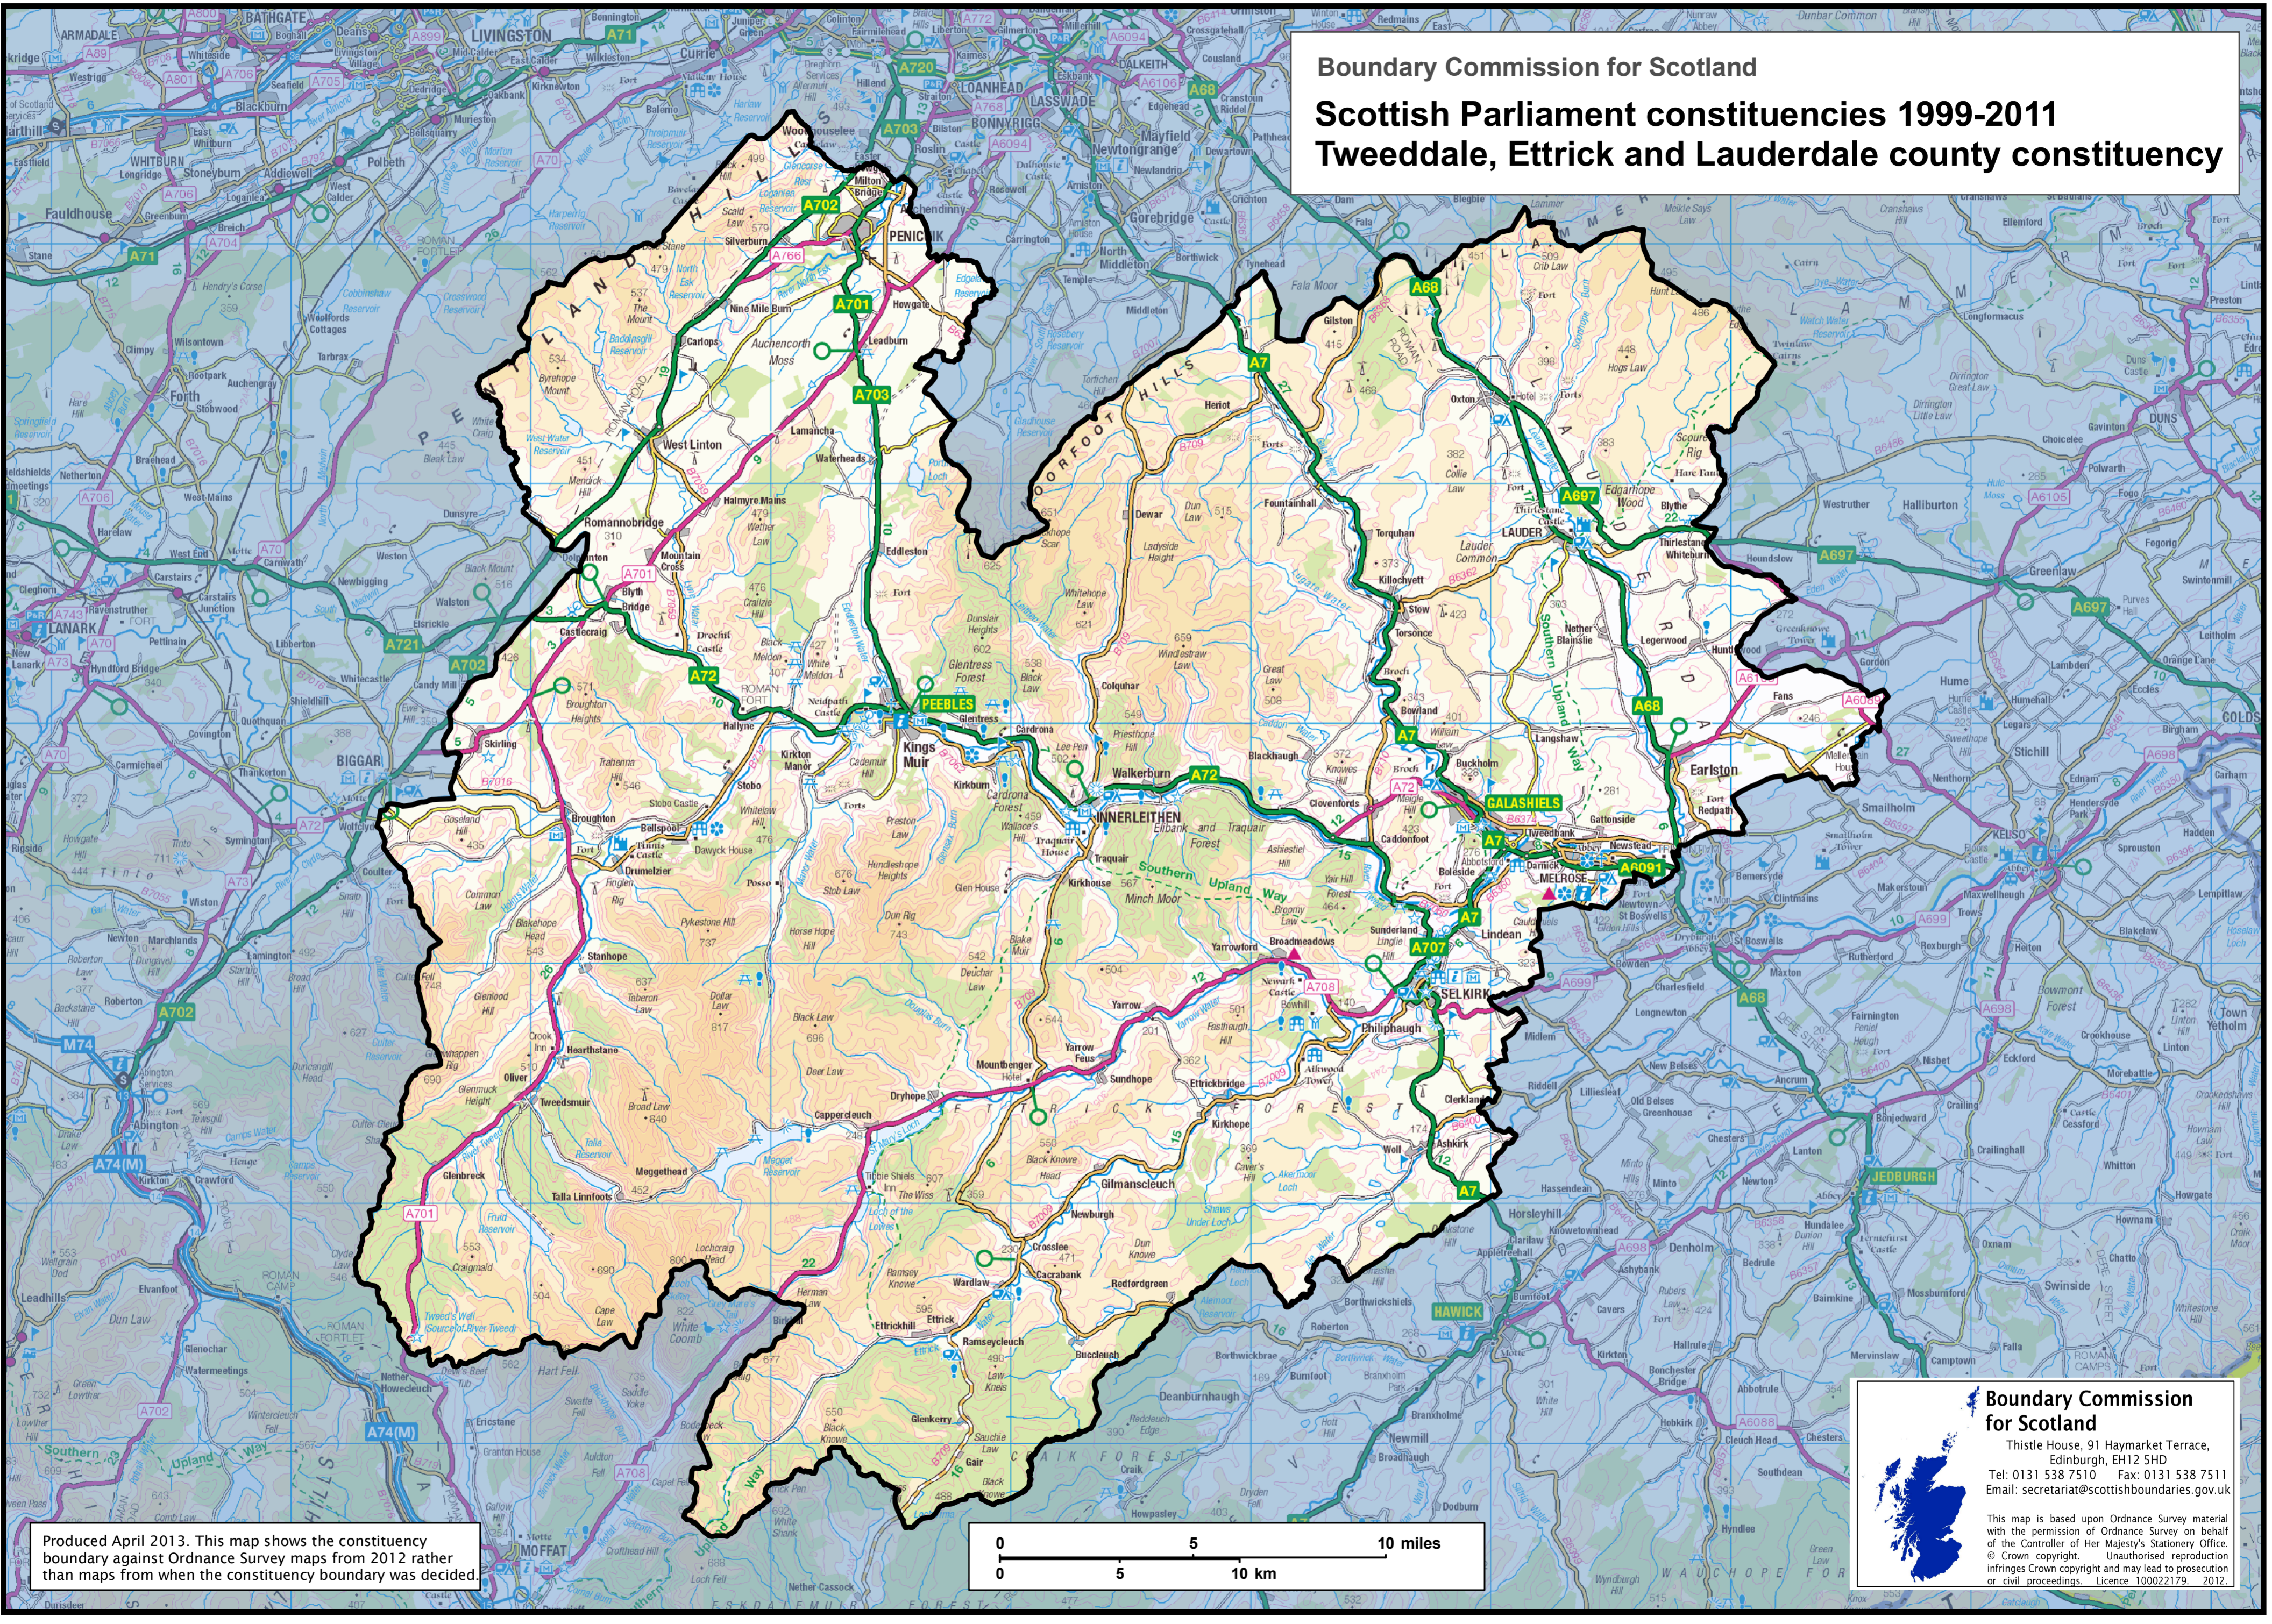

Boundary Commission for Scotland
Scottish Parliament constituencies 1999-2011
Tweeddale, Etrick and Lauderdale county constituency

Produced April 2013. This map shows the constituency boundary against Ordnance Survey maps from 2012 rather than maps from when the constituency boundary was decided.

Boundary Commission for Scotland
 Thistle House, 91 Haymarket Terrace,
 Edinburgh, EH12 5HD
 Tel: 0131 538 7510 Fax: 0131 538 7511
 Email: secretariat@scottishboundaries.gov.uk

This map is based upon Ordnance Survey material with the permission of Ordnance Survey on behalf of the Controller of Her Majesty's Stationery Office. © Crown copyright. Unauthorised reproduction infringes Crown copyright and may lead to prosecution or civil proceedings. Licence 10002179. 2012.