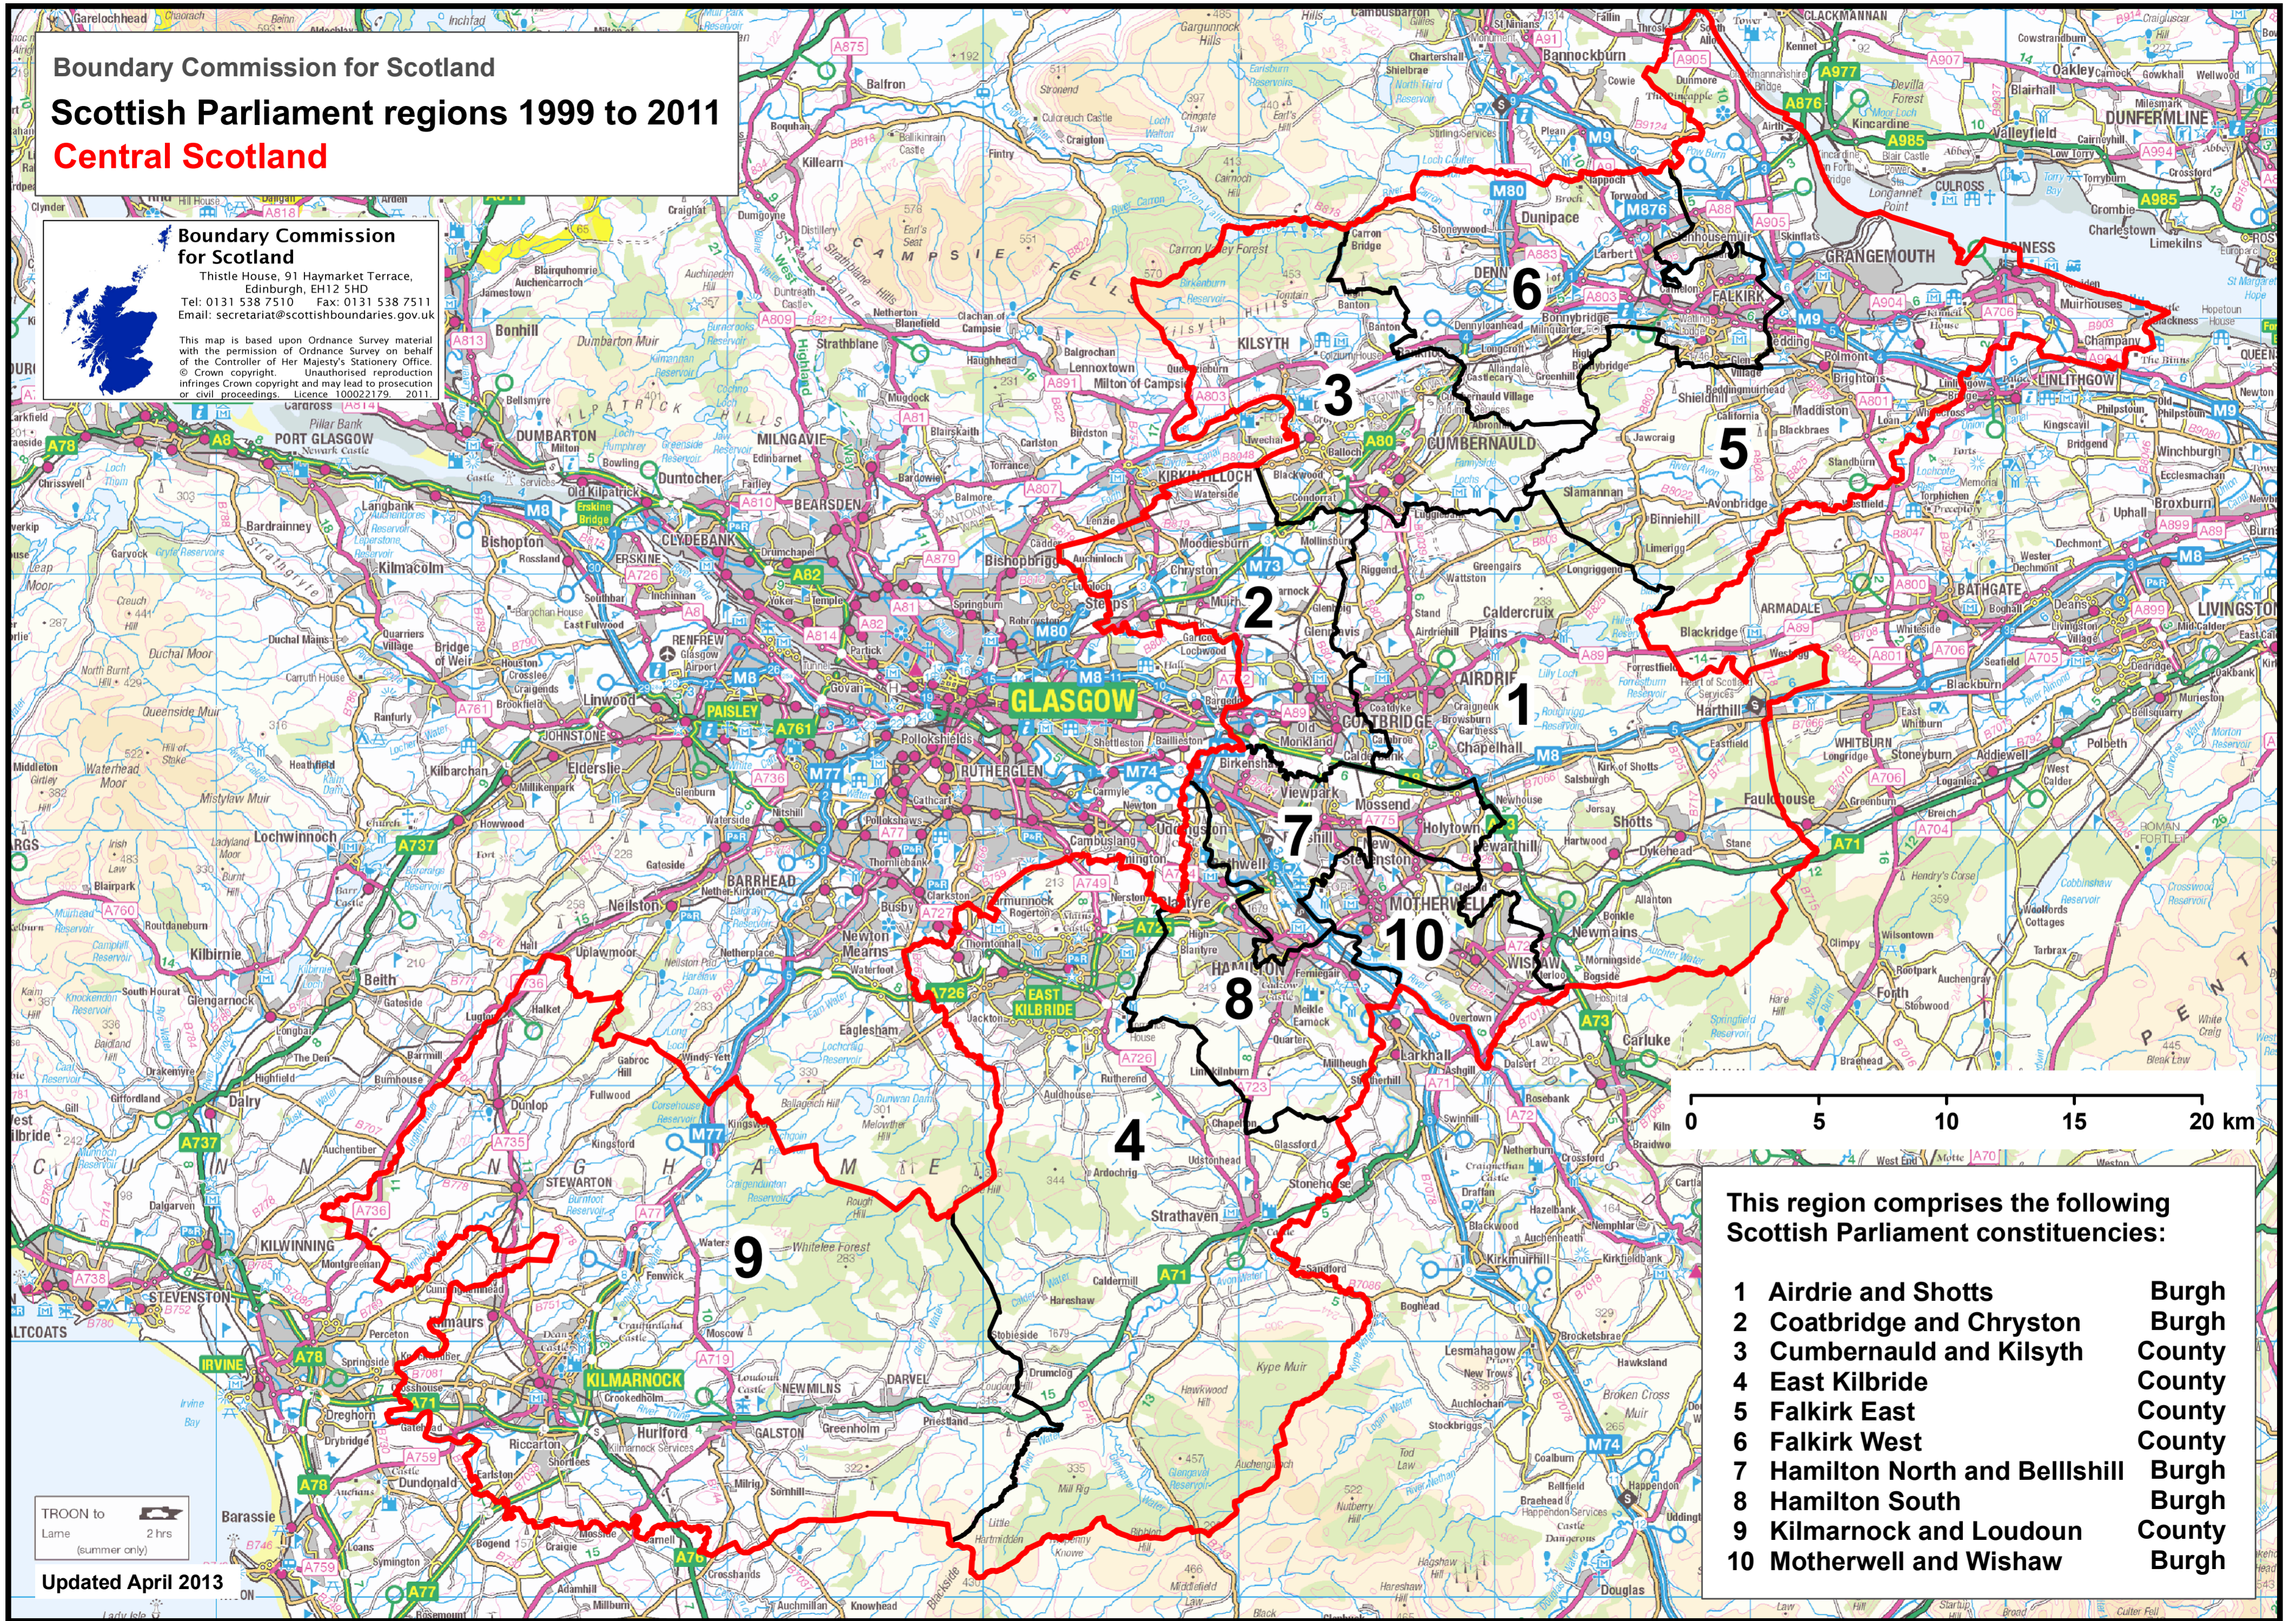

Boundary Commission for Scotland
Scottish Parliament regions 1999 to 2011
Central Scotland

Boundary Commission for Scotland
Thistle House, 91 Haymarket Terrace,
Edinburgh, EH12 5HD
Tel: 0131 538 7510 Fax: 0131 538 7511
Email: secretariat@scottishboundaries.gov.uk

This region comprises the following Scottish Parliament constituencies:

1	Airdrie and Shotts	Burgh
2	Coatbridge and Chryston	Burgh
3	Cumbernauld and Kilsyth	County
4	East Kilbride	County
5	Falkirk East	County
6	Falkirk West	County
7	Hamilton North and Bellshill	Burgh
8	Hamilton South	Burgh
9	Kilmarnock and Loudoun	County
10	Motherwell and Wishaw	Burgh

TROON to Lame 2 hrs (summer only)

Updated April 2013