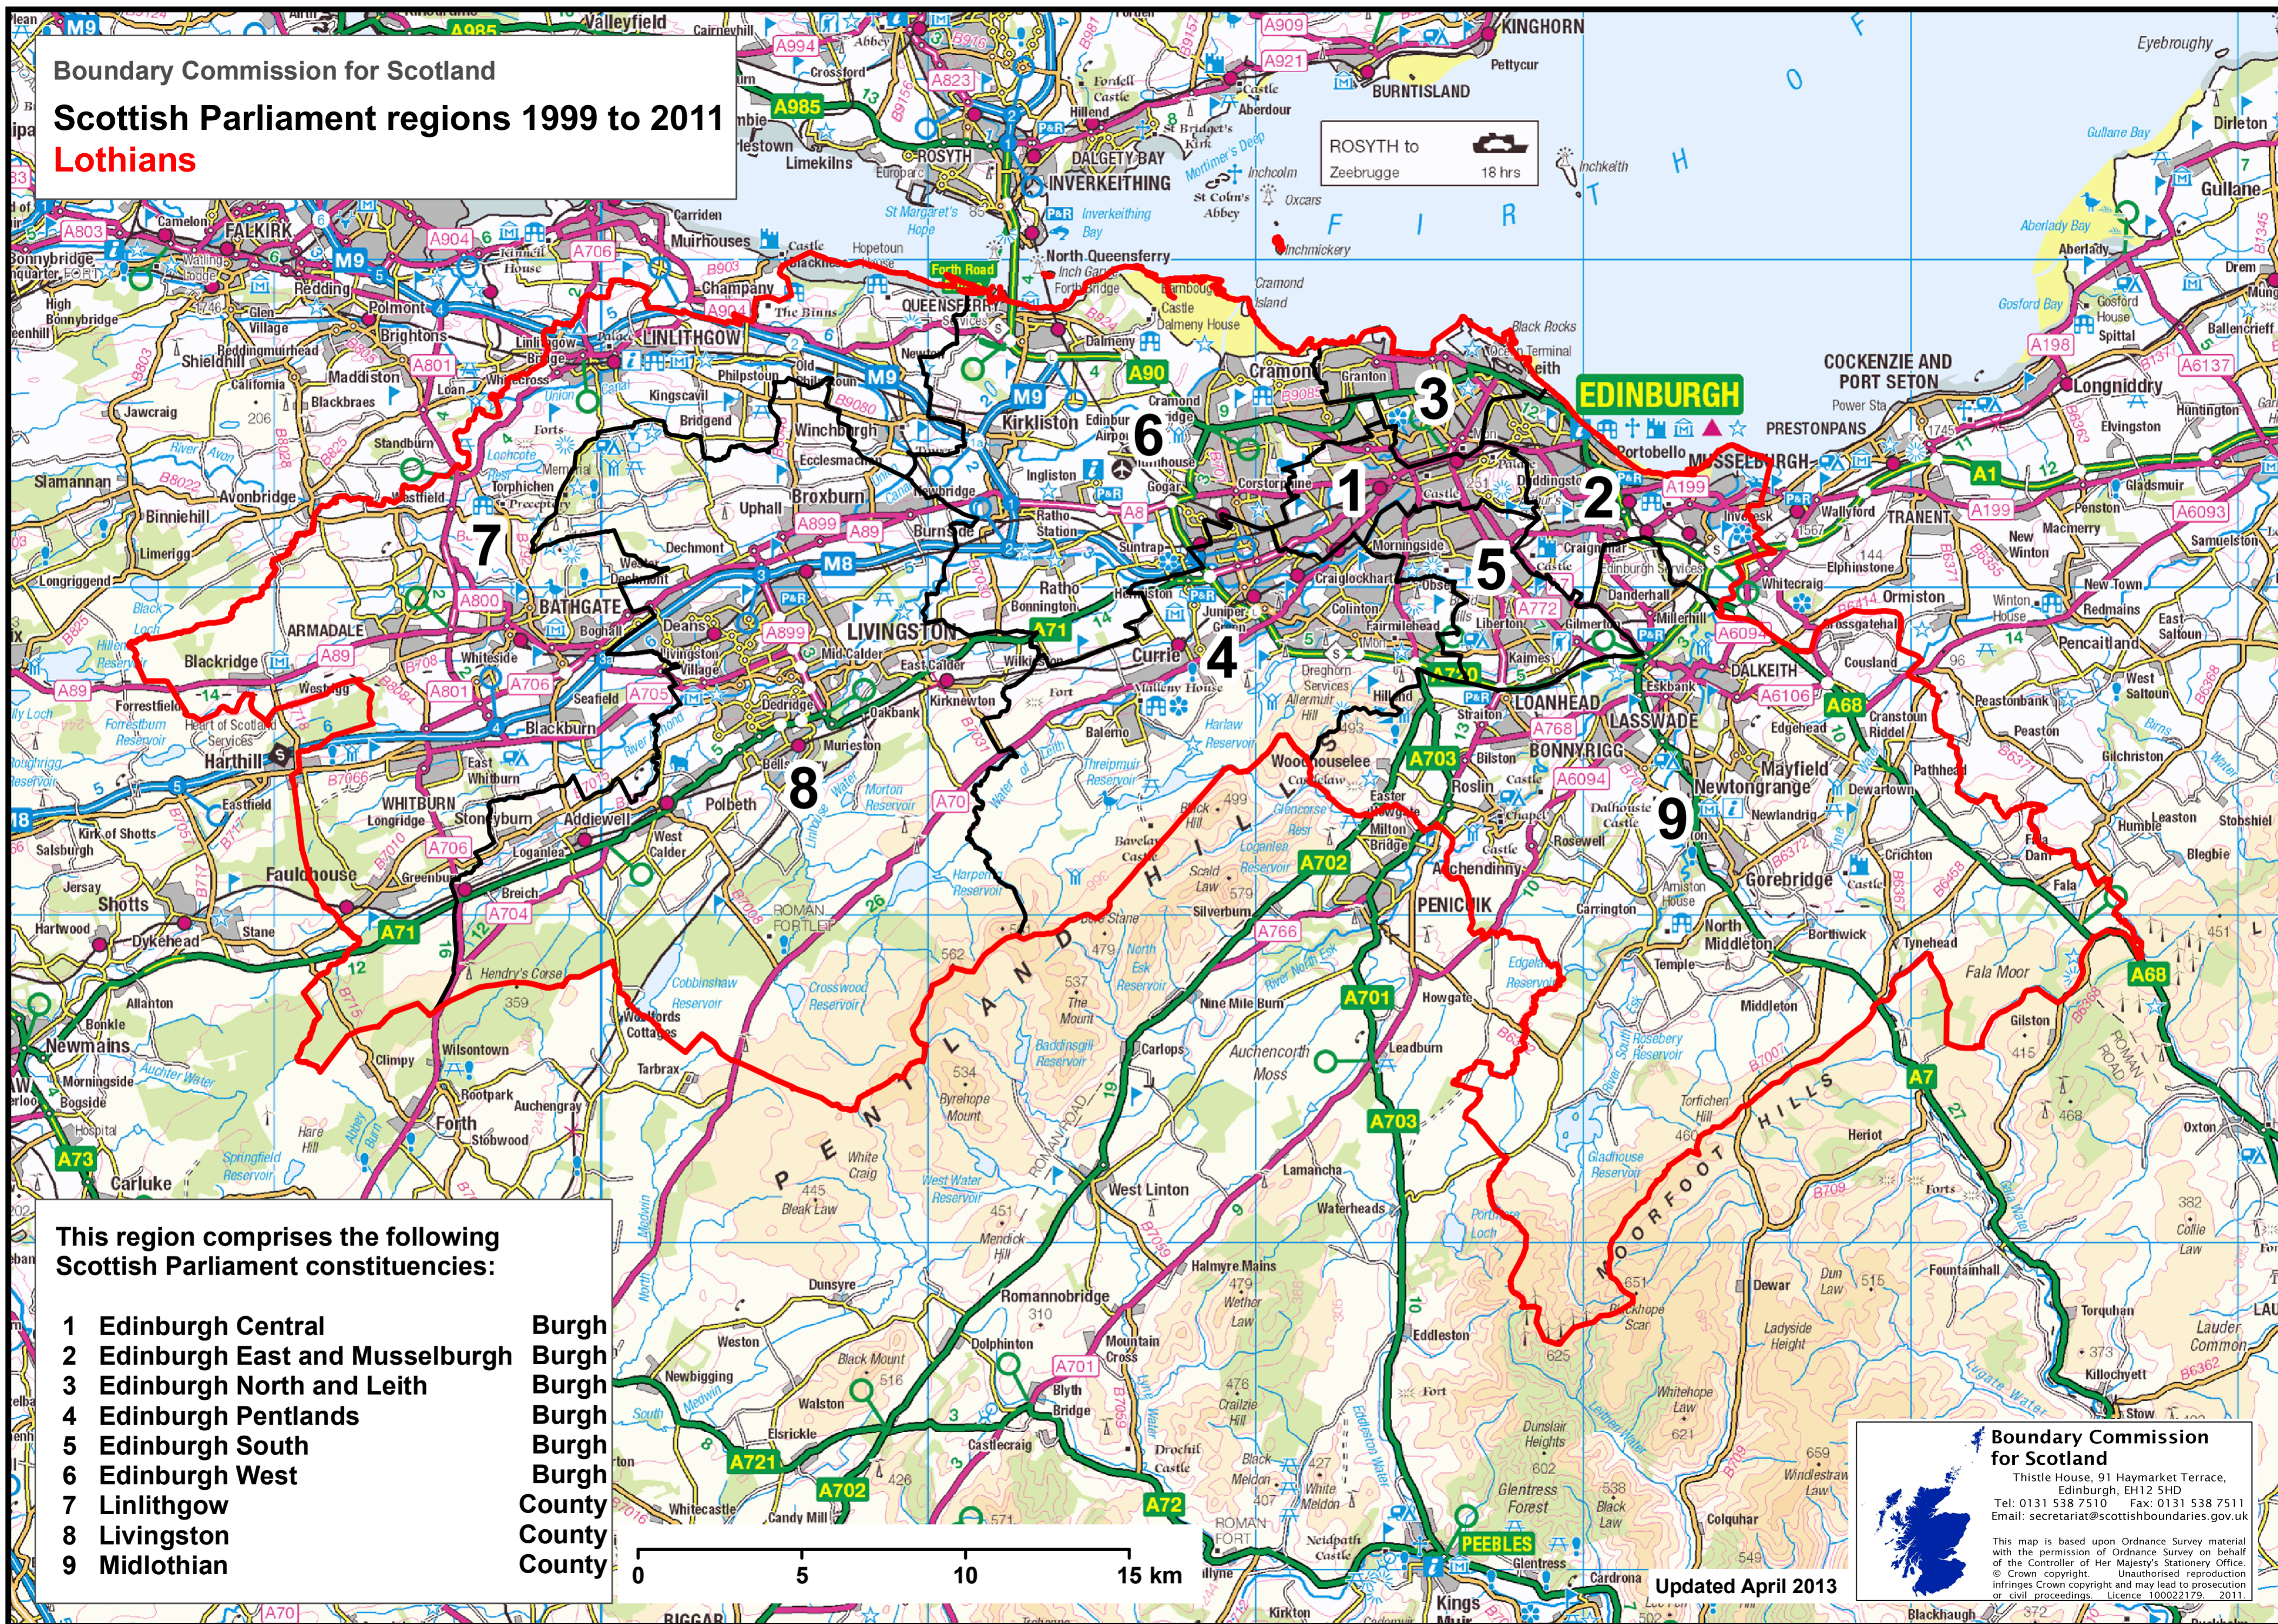

Boundary Commission for Scotland
Scottish Parliament regions 1999 to 2011
Lothians

This region comprises the following Scottish Parliament constituencies:

- 1 Edinburgh Central
- 2 Edinburgh East and Musselburgh
- 3 Edinburgh North and Leith
- 4 Edinburgh Pentlands
- 5 Edinburgh South
- 6 Edinburgh West
- 7 Linlithgow
- 8 Livingston
- 9 Midlothian

- Burgh
- Burgh
- Burgh
- Burgh
- Burgh
- Burgh
- County
- County
- County

0 5 10 15 km

Boundary Commission for Scotland
 Thistle House, 91 Haymarket Terrace,
 Edinburgh, EH12 5HD
 Tel: 0131 538 7510 Fax: 0131 538 7511
 Email: secretariat@scottishboundaries.gov.uk

This map is based upon Ordnance Survey material with the permission of Ordnance Survey on behalf of the Controller of Her Majesty's Stationary Office. © Crown copyright. Unauthorised reproduction infringes Crown copyright and may lead to prosecution or civil proceedings. Licence 100022179. 2011.