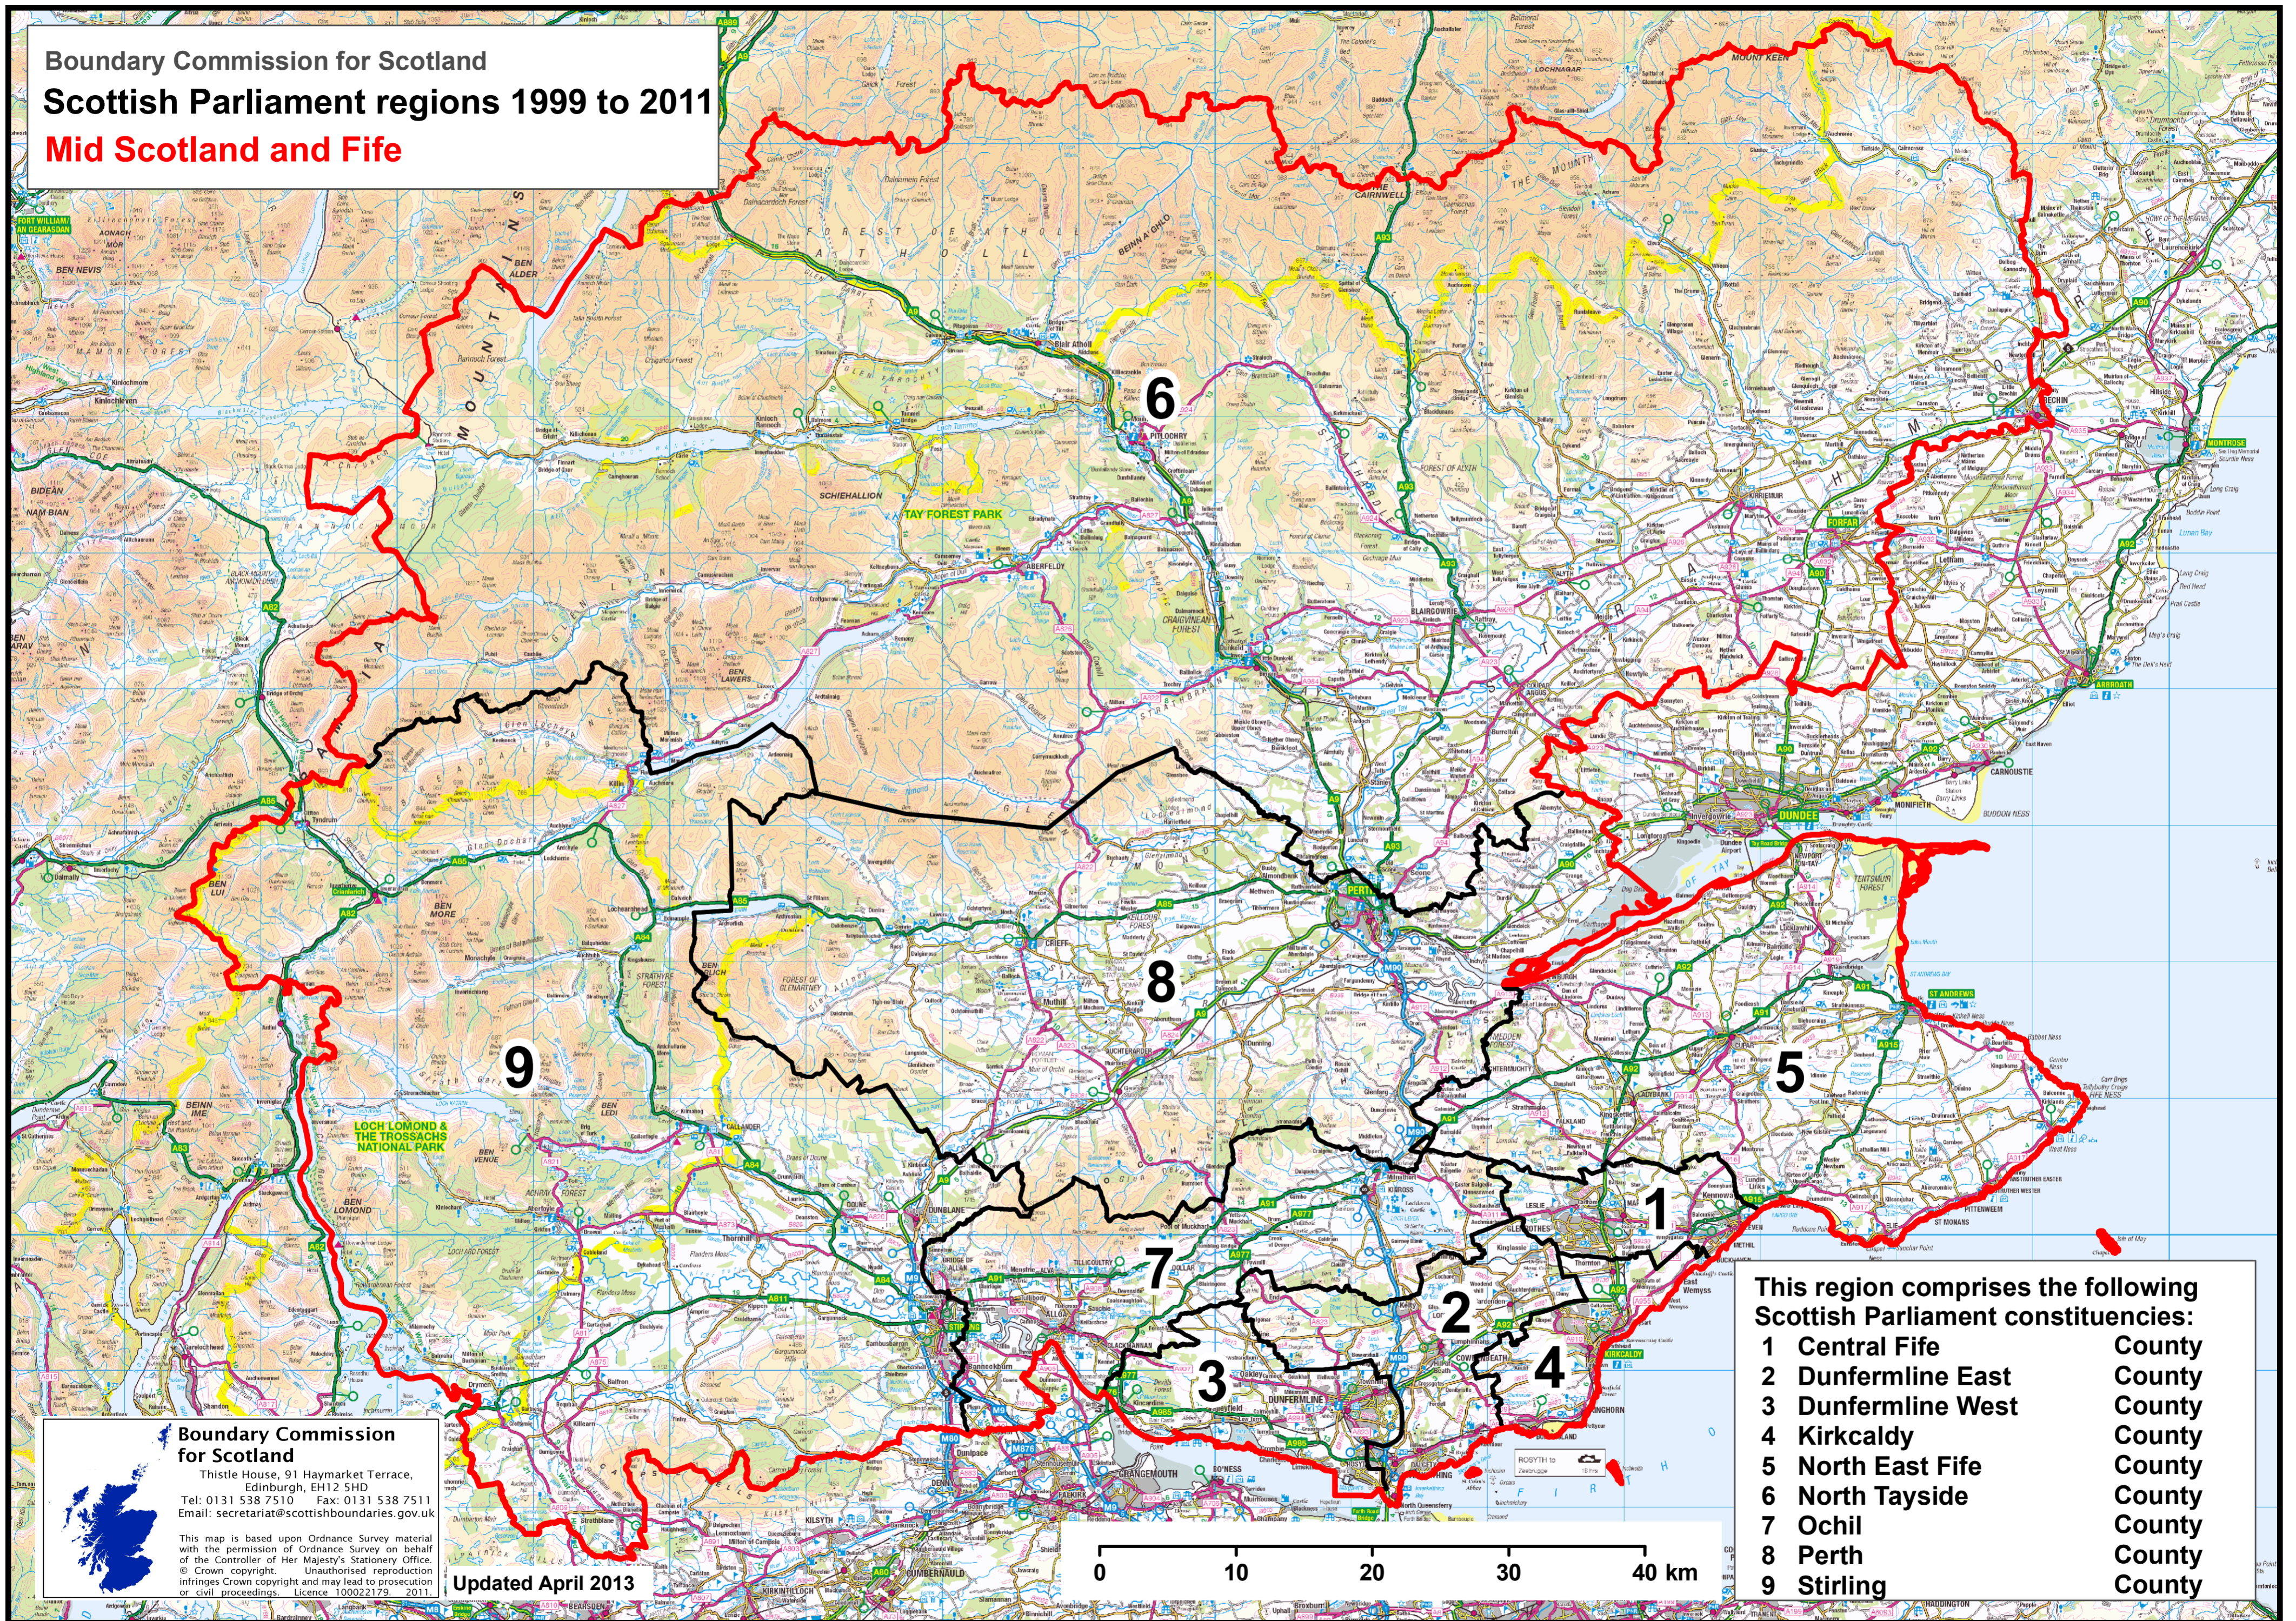

Boundary Commission for Scotland
Scottish Parliament regions 1999 to 2011
Mid Scotland and Fife

- This region comprises the following Scottish Parliament constituencies:**
- | | | |
|----------|-------------------------|---------------|
| 1 | Central Fife | County |
| 2 | Dunfermline East | County |
| 3 | Dunfermline West | County |
| 4 | Kirkcaldy | County |
| 5 | North East Fife | County |
| 6 | North Tayside | County |
| 7 | Ochil | County |
| 8 | Perth | County |
| 9 | Stirling | County |

Boundary Commission for Scotland
 Thistle House, 91 Haymarket Terrace,
 Edinburgh, EH12 5HD
 Tel: 0131 538 7510 Fax: 0131 538 7511
 Email: secretariat@scottishboundaries.gov.uk

This map is based upon Ordnance Survey material with the permission of Ordnance Survey on behalf of the Controller of Her Majesty's Stationery Office.
 © Crown copyright. Unauthorised reproduction infringes Crown copyright and may lead to prosecution or civil proceedings. Licence 10002179. 2011.