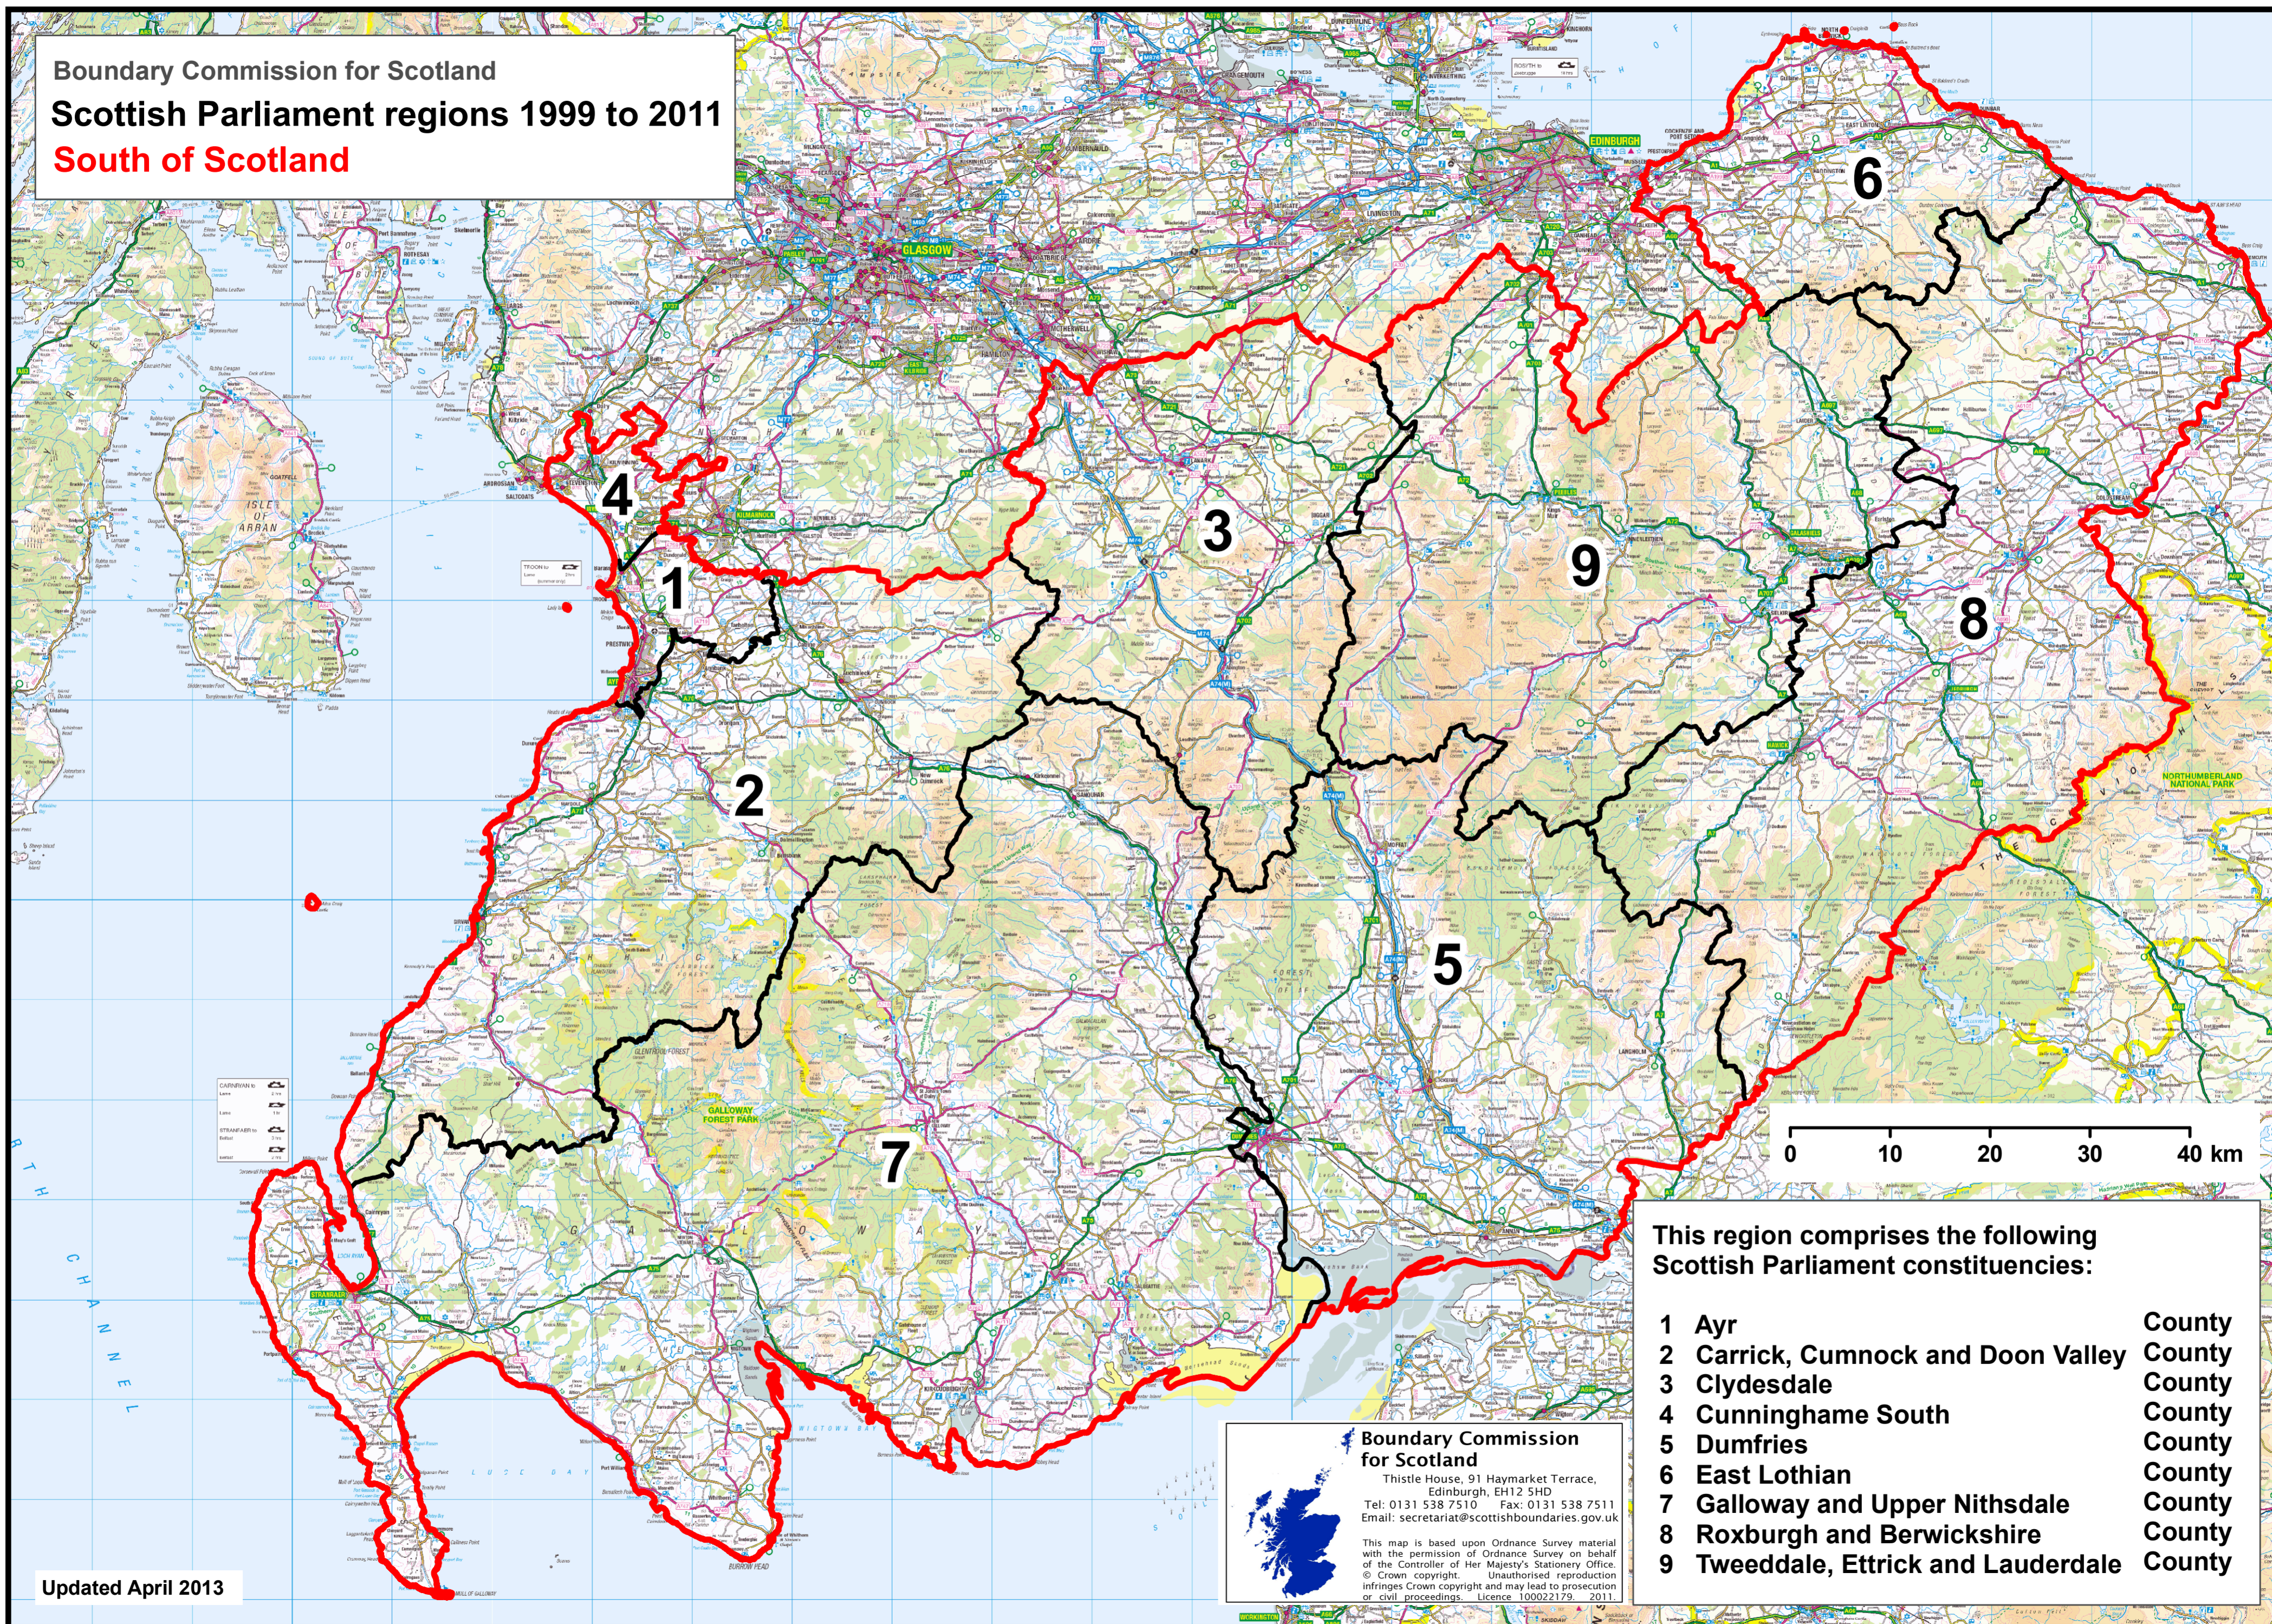

Boundary Commission for Scotland
Scottish Parliament regions 1999 to 2011
South of Scotland

- This region comprises the following Scottish Parliament constituencies:**
- | | | |
|----------|--|---------------|
| 1 | Ayr | County |
| 2 | Carrick, Cumnock and Doon Valley | County |
| 3 | Clydesdale | County |
| 4 | Cunninghame South | County |
| 5 | Dumfries | County |
| 6 | East Lothian | County |
| 7 | Galloway and Upper Nithsdale | County |
| 8 | Roxburgh and Berwickshire | County |
| 9 | Tweeddale, Ettrick and Lauderdale | County |

Boundary Commission for Scotland
 Thistle House, 91 Haymarket Terrace,
 Edinburgh, EH12 5HD
 Tel: 0131 538 7510 Fax: 0131 538 7511
 Email: secretariat@scottishboundaries.gov.uk

This map is based upon Ordnance Survey material with the permission of Ordnance Survey on behalf of the Controller of Her Majesty's Stationery Office. © Crown copyright. Unauthorised reproduction infringes Crown copyright and may lead to prosecution or civil proceedings. Licence 100022179. 2011.