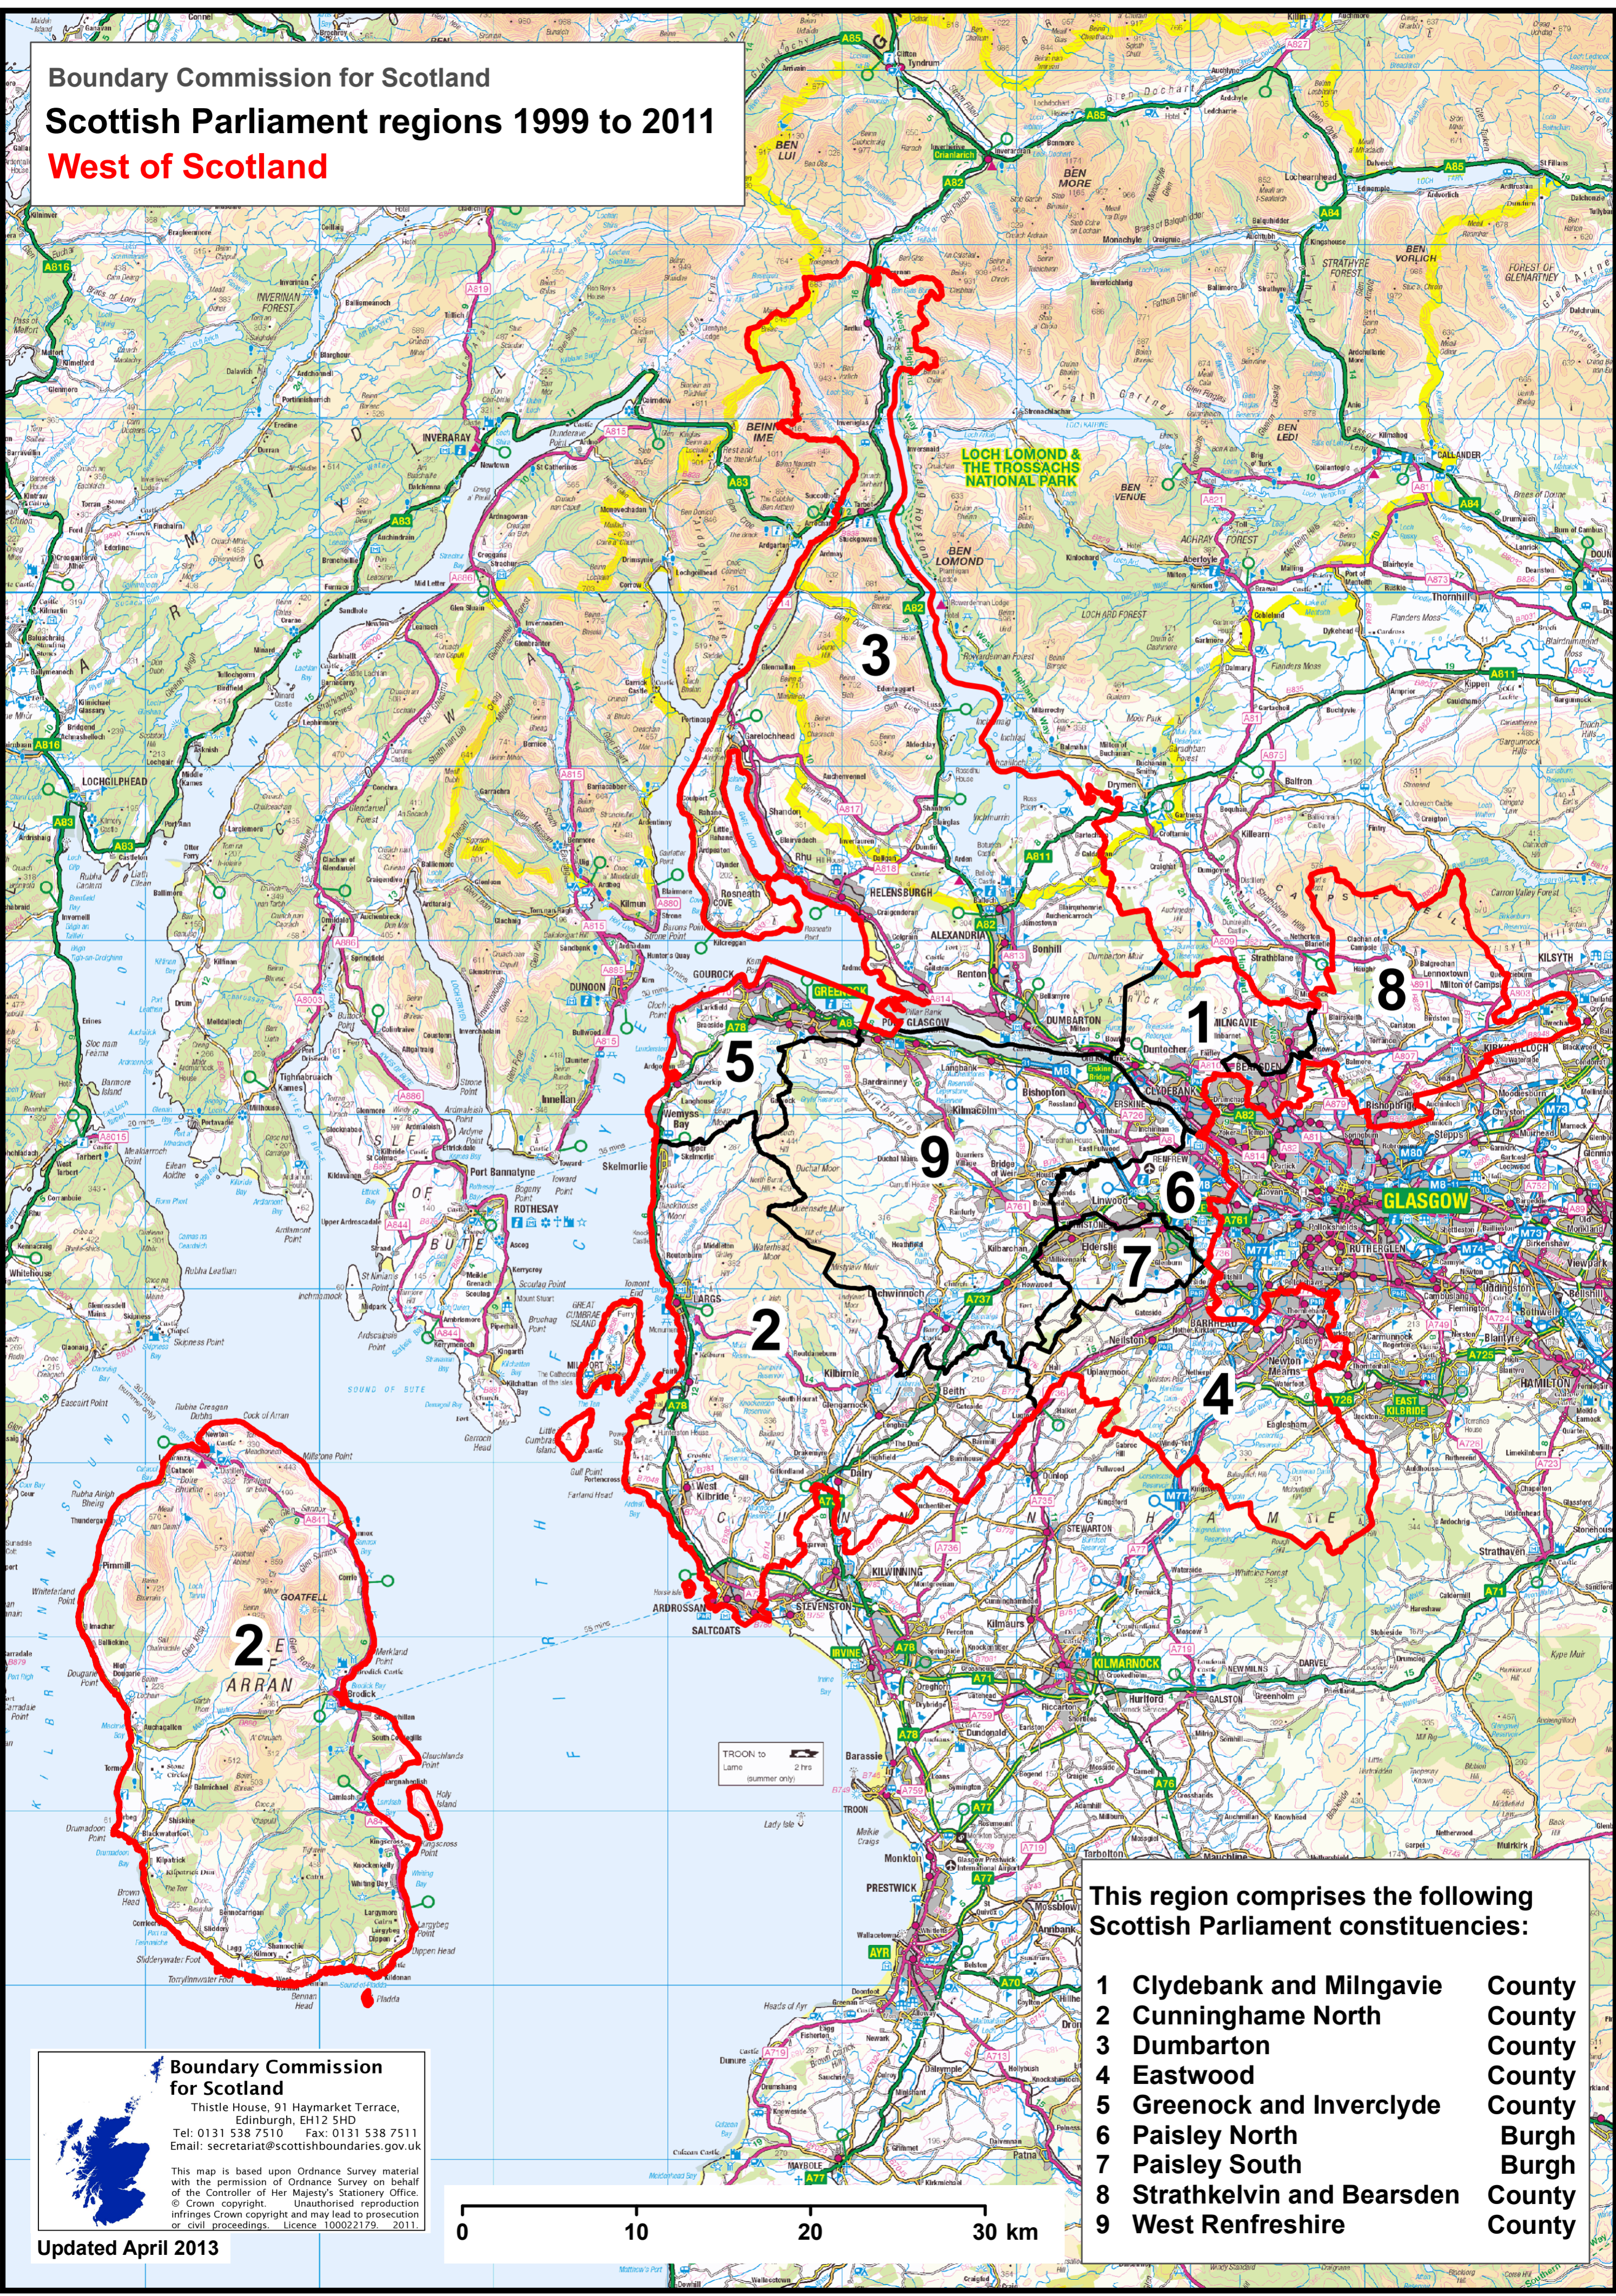

Boundary Commission for Scotland
Scottish Parliament regions 1999 to 2011
West of Scotland

This region comprises the following Scottish Parliament constituencies:

1	Clydebank and Milngavie	County
2	Cunninghame North	County
3	Dumbarton	County
4	Eastwood	County
5	Greenock and Inverclyde	County
6	Paisley North	Burgh
7	Paisley South	Burgh
8	Strathkelvin and Bearsden	County
9	West Renfreshire	County

Boundary Commission for Scotland
Thistle House, 91 Haymarket Terrace,
Edinburgh, EH12 5HD
Tel: 0131 538 7510 Fax: 0131 538 7511
Email: secretariat@scottishboundaries.gov.uk

Updated April 2013

0 10 20 30 km